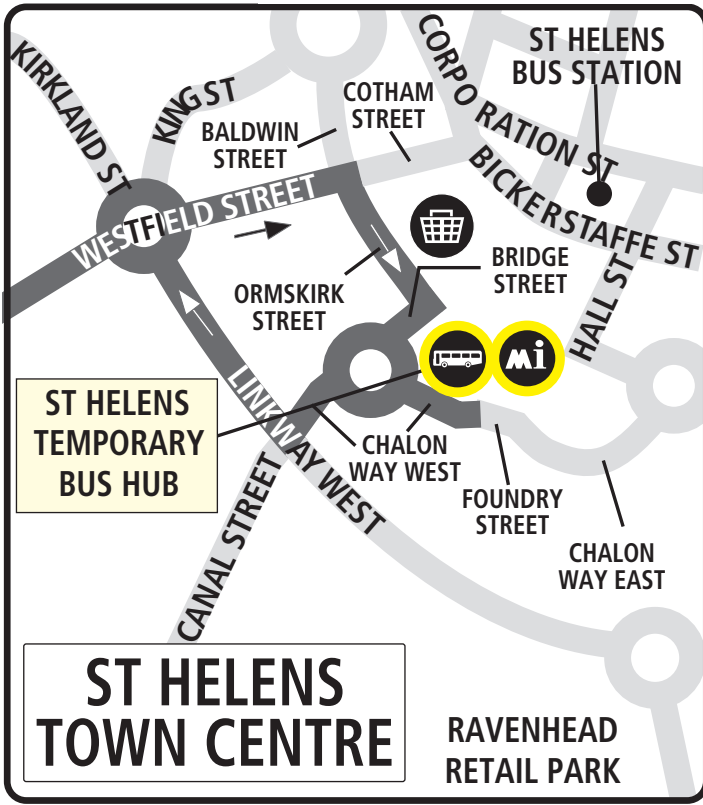

Valid from 18 May 2025

Bus timetable

33 St Helens - Sutton Heath Circular

This service is provided by Arriva and Merseytravel

What's changed?

Journeys now start at the Temporary Bus Hub on Chalon Way West and finish on Bridge Street. Times are unchanged.

Arriva
Merseytravel Bus Service

Route 33 between St Helens, Sutton Heath and St Helens - Monday to Saturday daytime: from ST HELENS TEMPORARY BUS HUB (CHALON WAY WEST) via Chalon Way West, Linkway West, Westfield Street, Borough Road, Prescott Road, Lugsmore Lane, Thatto Heath Road, Elephant Lane, Queensland Avenue, Perth Avenue, Kimberley Avenue, Coral Avenue to SUTTON HEATH (CORAL AVENUE) then Sutton Heath Road, Elton Head Road, Sherdley Road, Elephant Lane, Thatto Heath Road, Lugsmore Lane, Prescott Road, Croppers Hill, Westfield Street, Ormskirk Street, Bridge Street to ST HELENS (BRIDGE STREET).

Merseytravel Route 33 between St Helens, Sutton Heath and St Helens - evenings: from ST HELENS TEMPORARY BUS HUB (CHALON WAY WEST) via Chalon Way West, Linkway West, Westfield Street, Borough Road, Prescott Road, Lugsmore Lane, Thatto Heath Road, Elephant Lane, Sutton Heath Road, Elton Head Road, Sherdley Road, Elephant Lane, Thatto Heath Road, Lugsmore Lane, Prescott Road, Croppers Hill, Westfield Street, Ormskirk Street, Bridge Street to ST HELENS (BRIDGE STREET).

Codes used on this page:

- Merseytravel Bus Service operated by HTL.

Route 33

St Helens - Sutton Heath circular

SEE INSET MAP FOR ROUTE THROUGH ST HELENS TOWN CENTRE