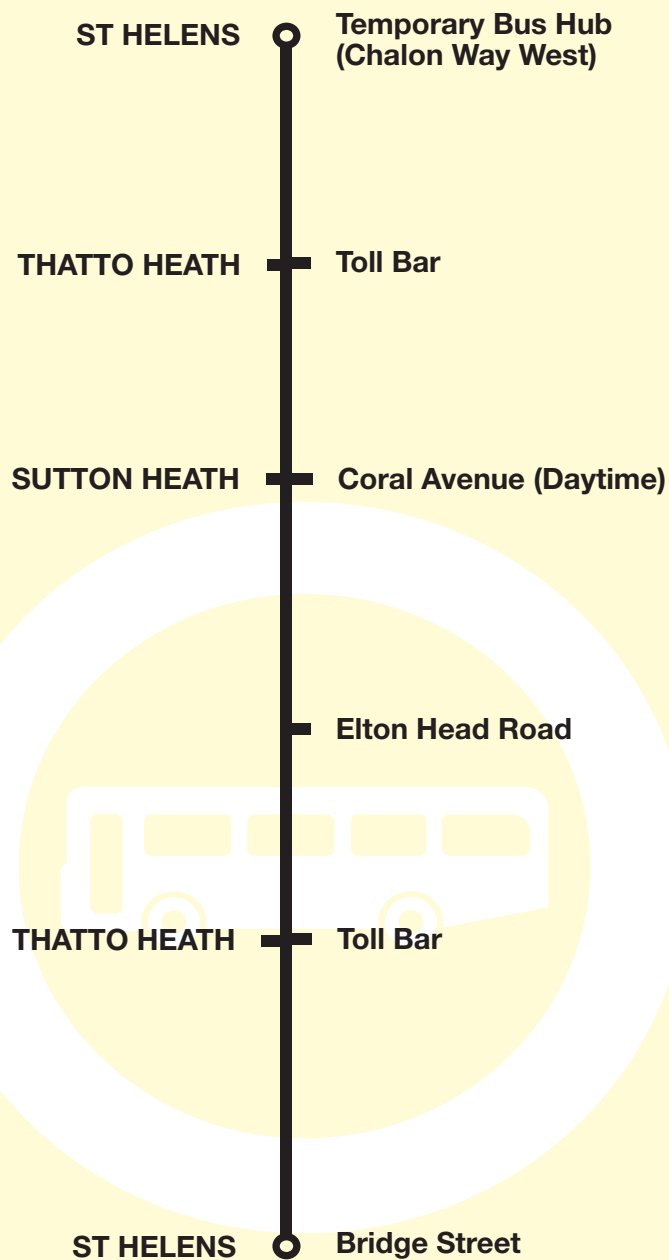

Valid from 18 May 2025

Bus timetable

33 St Helens - Sutton Heath Circular

This service is provided by Arriva and Merseytravel

What's changed?

Journeys now start at the Temporary Bus Hub on Chalon Way West and finish on Bridge Street. Times are unchanged.

Any comments about this service?

If you've got any comments or suggestions about the services shown in this timetable, please contact the bus company who runs the service:

Arriva North West

73 Ormskirk Road, Aintree, Liverpool, L9 5AE
0344 800 44 11

			M
St Helens Temporary Bus Hub			2312
Lugsmore Lane Whittle Street			2320
Sutton Heath Elephant Lane			2322
Sutton Heath Sutton Heath Road			2325
Sutton Heath Sherdley Road			2328
Sutton Heath Elephant Lane			2329
Thatto Heath Lacey Street			2331
St Helens Bridge Street			2338

Codes used on this page:

- Merseytravel Bus Service operated by HTL.

Route 33

St Helens - Sutton Heath circular

SEE INSET MAP FOR ROUTE THROUGH ST HELENS TOWN CENTRE