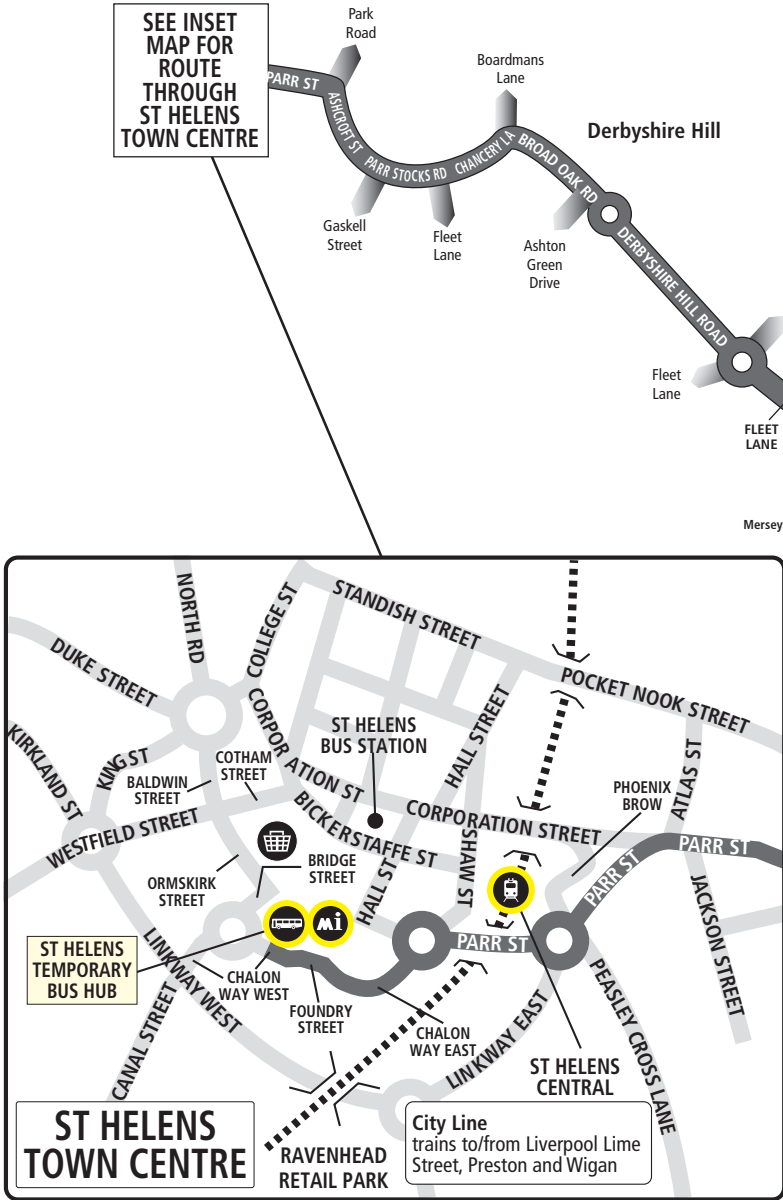

St Helens

SEE INSET MAP FOR ROUTE THROUGH ST HELENS TOWN CENTRE