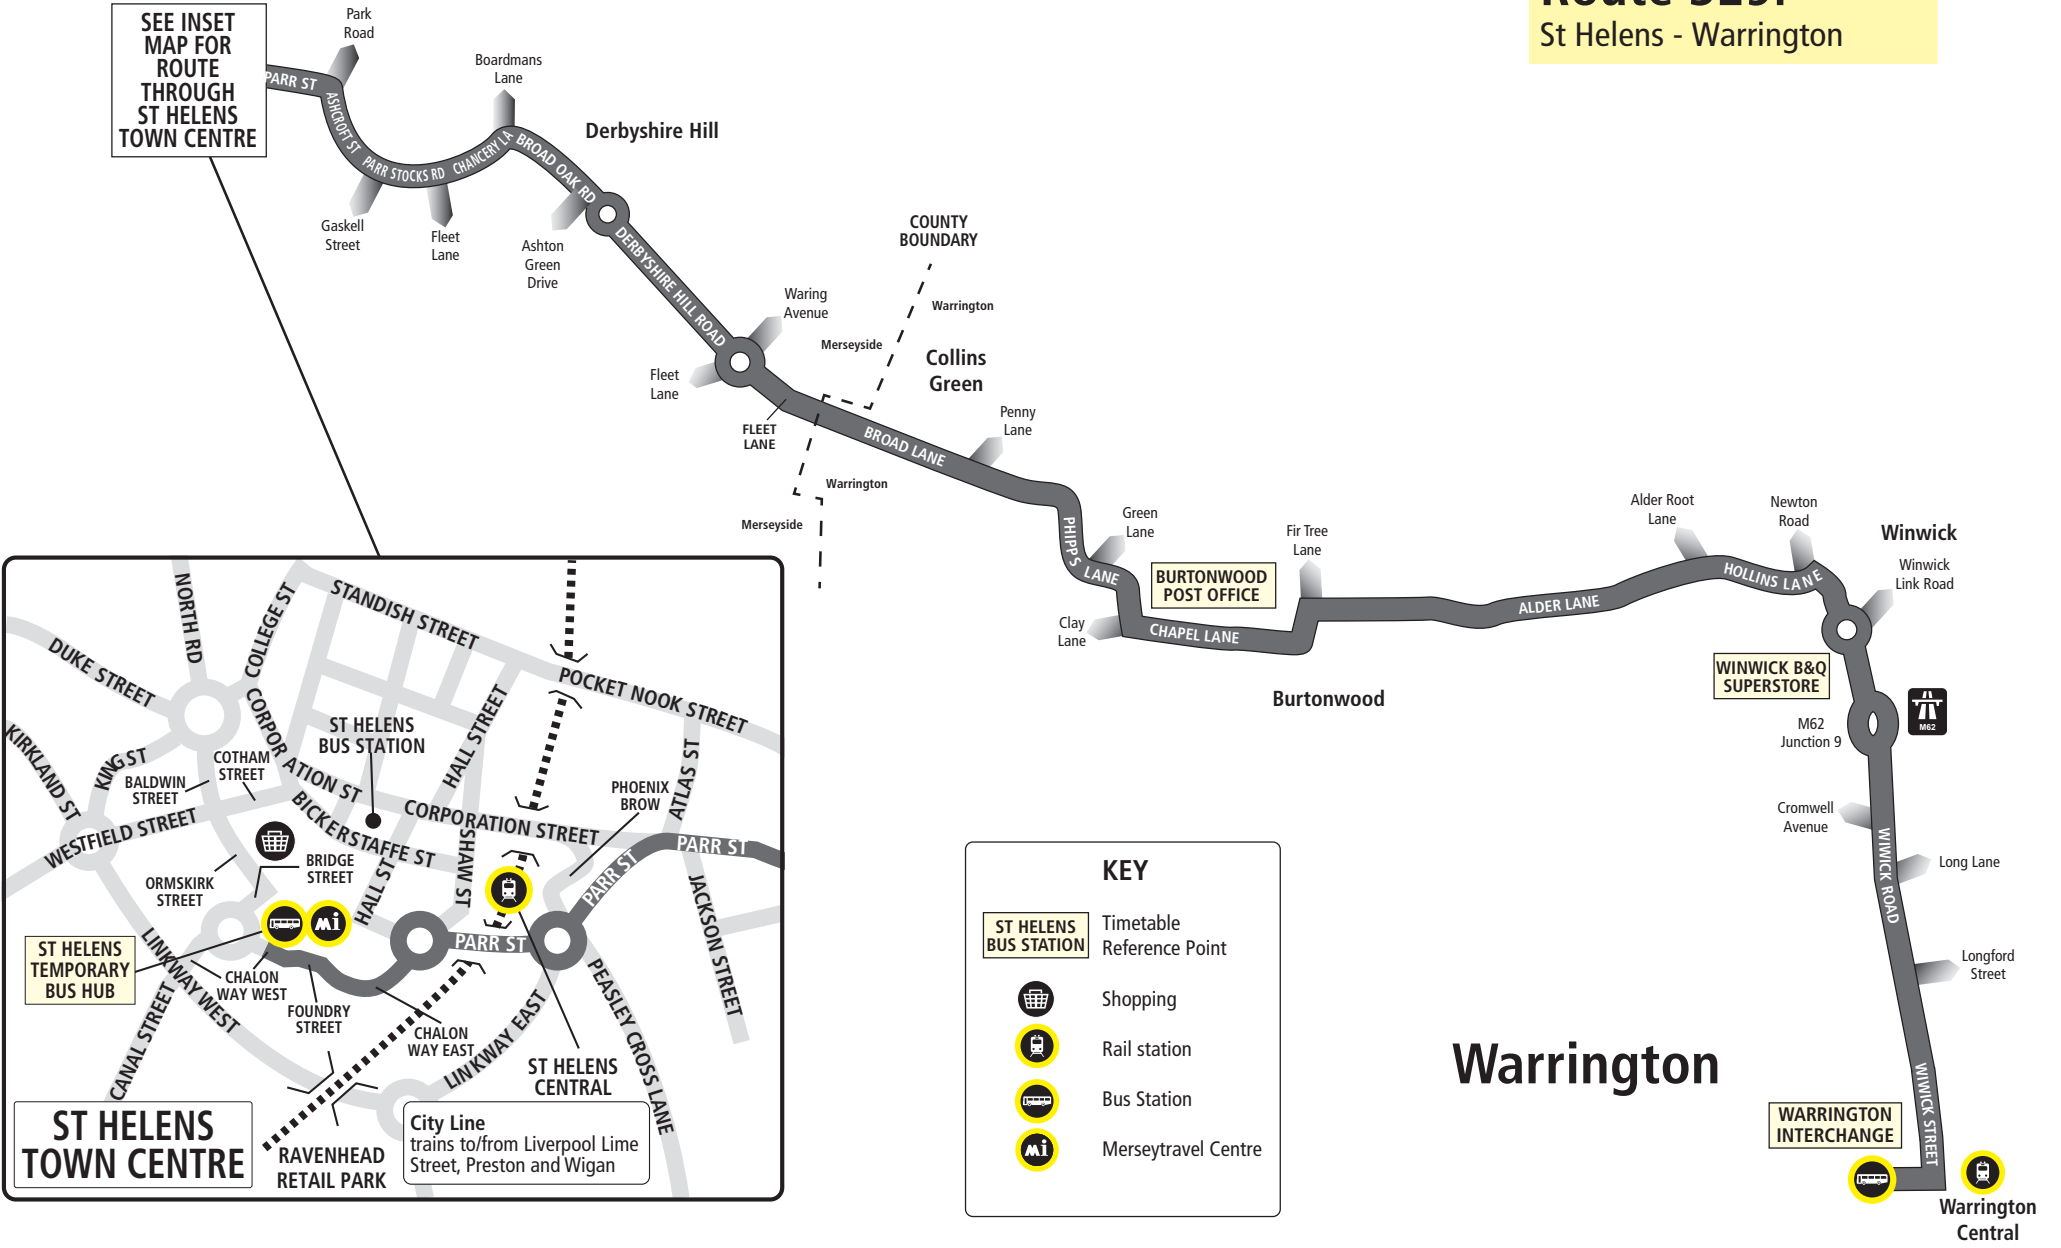

**329****Warrington - St Helens****Arriva**

**Route 329 between Warrington and St Helens: from** WARRINGTON INTERCHANGE via Winwick Street, Winwick Road, Newton Road, Hollins Lane, Alder Lane, Fir Tree Lane, Chapel Lane, Phipps Lane, Broad Lane, Fleet Lane, Derbyshire Hill Road, Broad Oak Road, Chancery Lane, Parr Stocks Road, Ashcroft Street, Parr Street, Chalon Way East to ST HELENS TEMPORARY BUS HUB (CHALON WAY EAST/ST MARYS MARKET).

**329****Warrington - St Helens****MD Bus and Coach**

**Route 329 between Warrington and St Helens: from** WARRINGTON INTERCHANGE via Winwick Street, Winwick Road, Newton Road, Hollins Lane, Alder Lane, Fir Tree Lane, Chapel Lane, Phipps Lane, Broad Lane, Fleet Lane, Derbyshire Hill Road, Broad Oak Road, Chancery Lane, Parr Stocks Road, Ashcroft Street, Parr Street, Chalon Way East to ST HELENS TEMPORARY BUS HUB CHALON WAY EAST/ST MARYS MARKET).

# St Helens

SEE INSET MAP FOR ROUTE THROUGH ST HELENS TOWN CENTRE

## Route 329: St Helens - Warrington