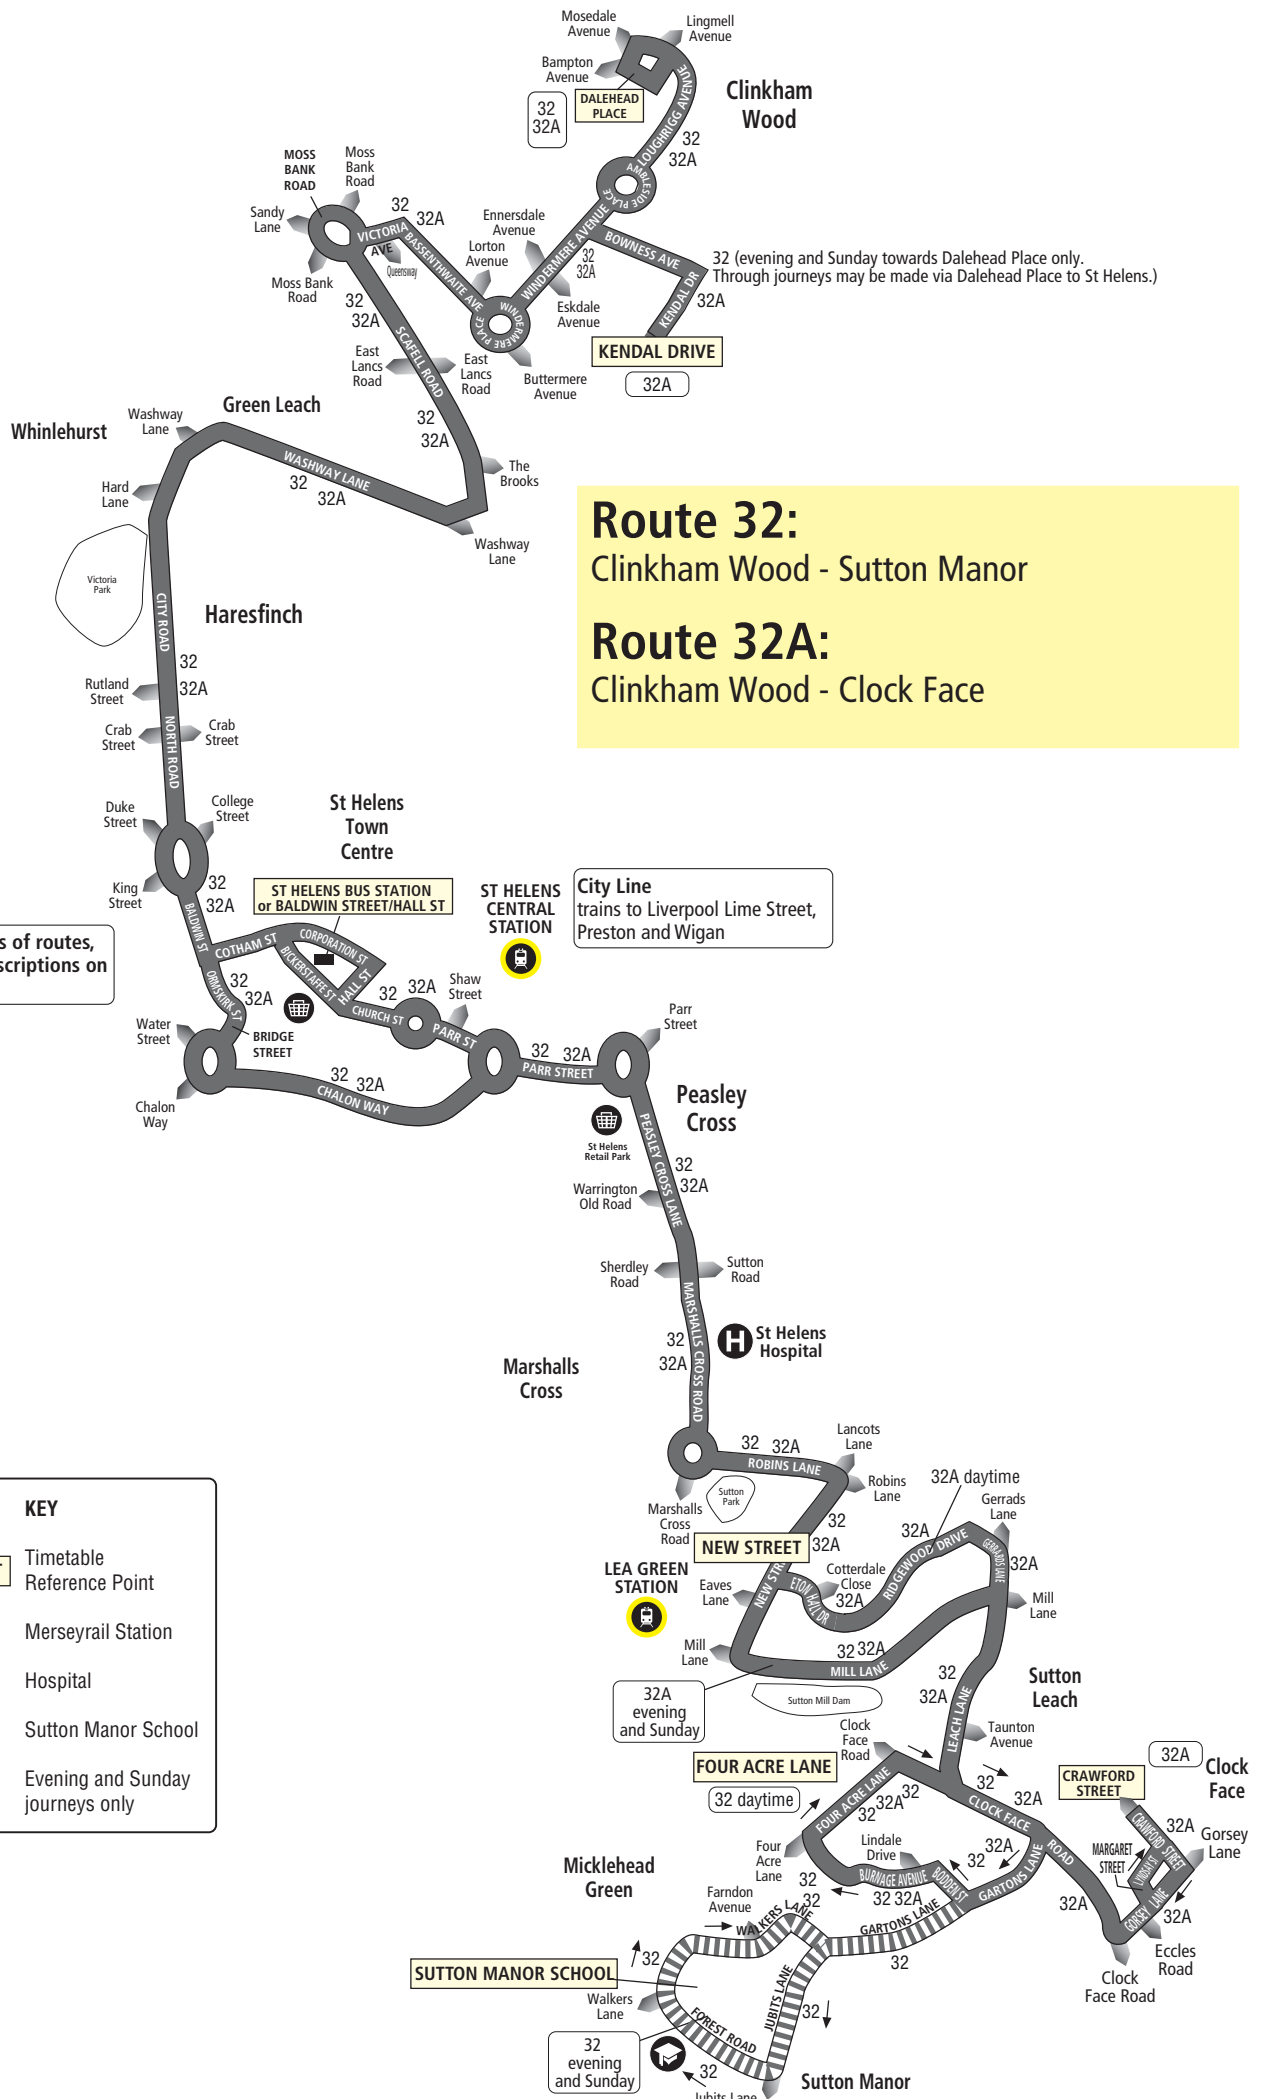

Route 32A between Clinkham Wood and Clock Face: from CLINKHAM WOOD (KENDAL DRIVE) via Kendal Drive, Bowness Avenue, Windermere Avenue, Bassenthwaite Avenue, Victoria Avenue, Moss Bank Road, Scafell Road, Washway Lane, City Road, North Road, Baldwin Street, Cotham Street, Corporation Street, St Helens Bus Station, Corporation Street, Hall Street, Bickerstaffe Street, Cotham Street, Ormskirk Street, Bridge Street, Chalon Way, Parr Street, Peasley Cross Lane, Marshalls Cross Road, Robins Lane, New Street, Eton Hall Drive, Ridgewood Drive, Gerrards Lane, Leach Lane, Clock Face Road, Gorsey Lane, Margaret Street, Lindsay Street, Crawford Street to CLOCK FACE (CRAWFORD STREET).

32
32A

Sutton Manor - St Helens - Clinkham Wood
Clock Face - St Helens - Clinkham Wood

Arriva

Saturdays (continued)

	32	32A	32	32A	32	32A		32	32A		32A	32	32A
Clock Face Gorsey Lane	-	1709	-	1739	-	1833	then at these mins past each hour	-	33	until	2233	-	2333
Sutton Manor School	-	↓	-	↓	1805	↓		05	↓		↓	2305	↓
Sutton Manor Four Acre Lane	1653	↓	1723	↓	1810	1840		10	40		2240	2310	2340
New Street, Dinorben Avenue	1703	1718	1733	1748	1820	1850		20	50		2250	2320	2350
St Helens Hall Street	1714	1729	1744	1759	1827	1857		27	57		2257	2327	2357
St Helens Baldwin Street	1719	1734	1749	1803	1830	1900		30	00		2300	2330	-
Clinkham Wood Kendal Drive	↓	1747	↓	1815	1842	1912	42	12	2312	2342	-		
Clinkham Wood Dalehead Place	1732	-	1802	1819	1846	1916	46	16	2316	2346	-		

Route 32:
Clinkham Wood - Sutton Manor

Route 32A:
Clinkham Wood - Clock Face

For full details of routes, see Route Descriptions on page 3

City Line trains to Liverpool Lime Street, Preston and Wigan

KEY

- NEW STREET Timetable Reference Point
- Merseyrail Station
- Hospital
- Sutton Manor School
- Evening and Sunday journeys only