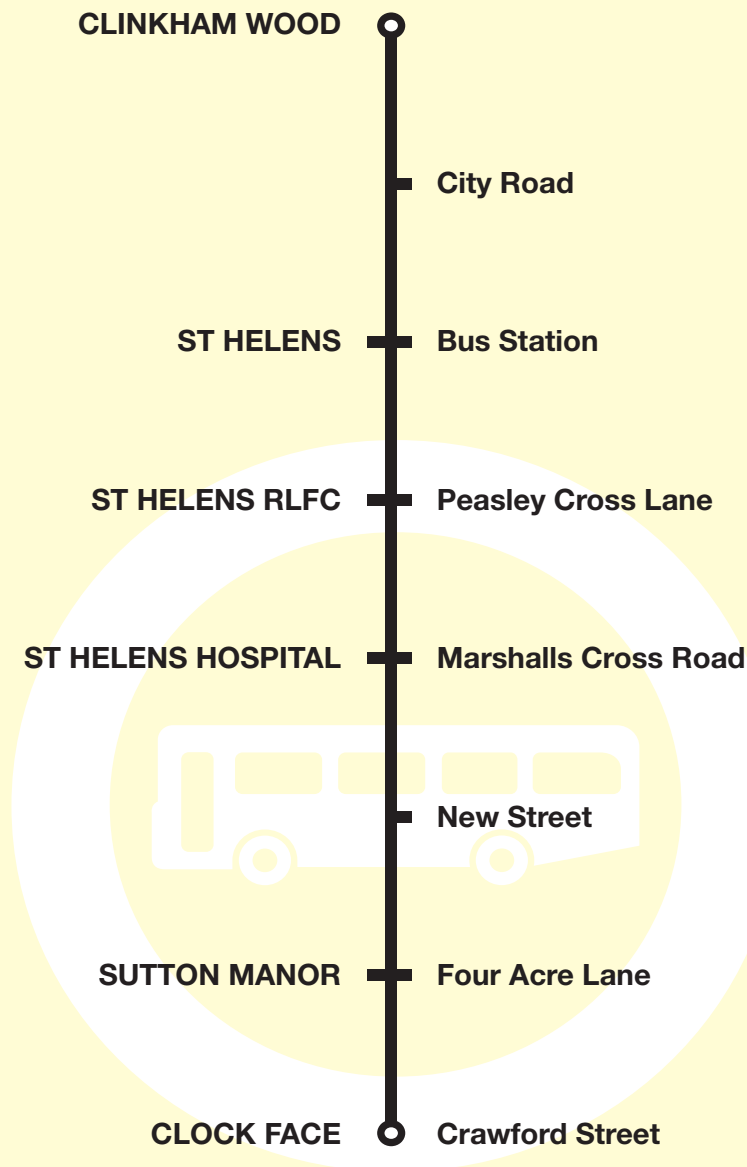

Bus timetable

32, 32A

Clinkham Wood - Sutton Manor or Clock Face

These services are provided by Arriva