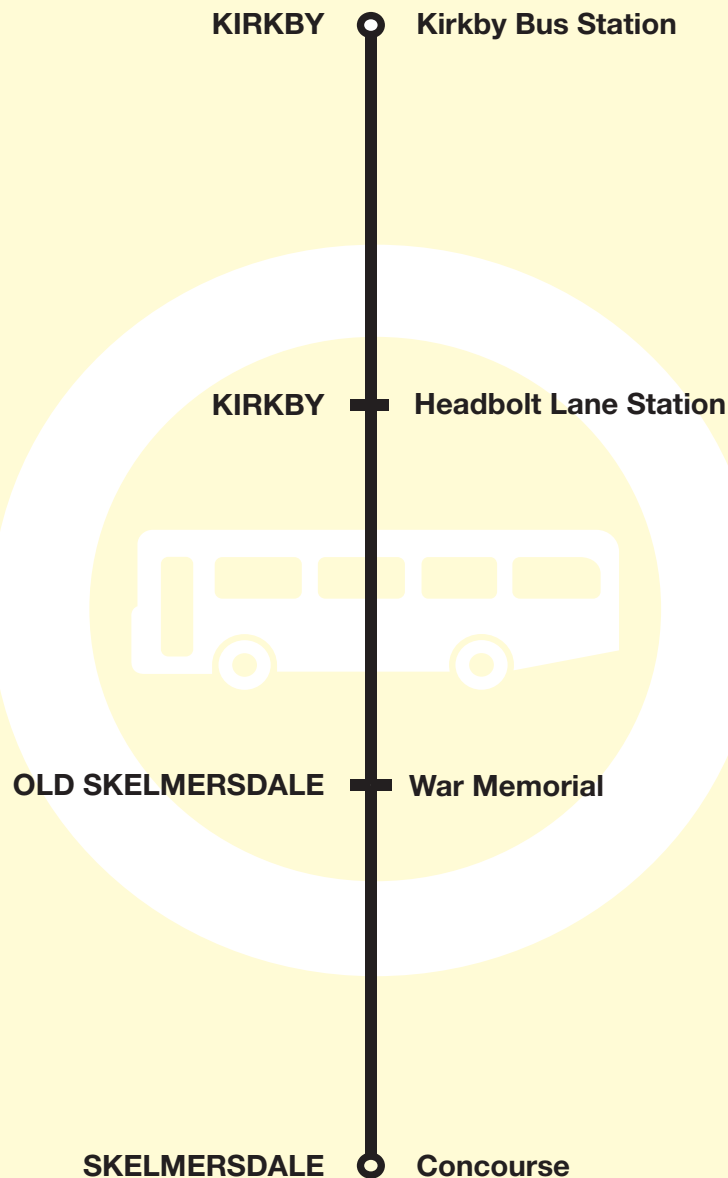

Valid from **30 March 2026**

Bus timetable

319 Kirkby - Skelmersdale

This service is operated by Preston Bus on behalf of Lancashire County Council

What's changed?

Service will now serve all stops along the route. Times are unchanged.