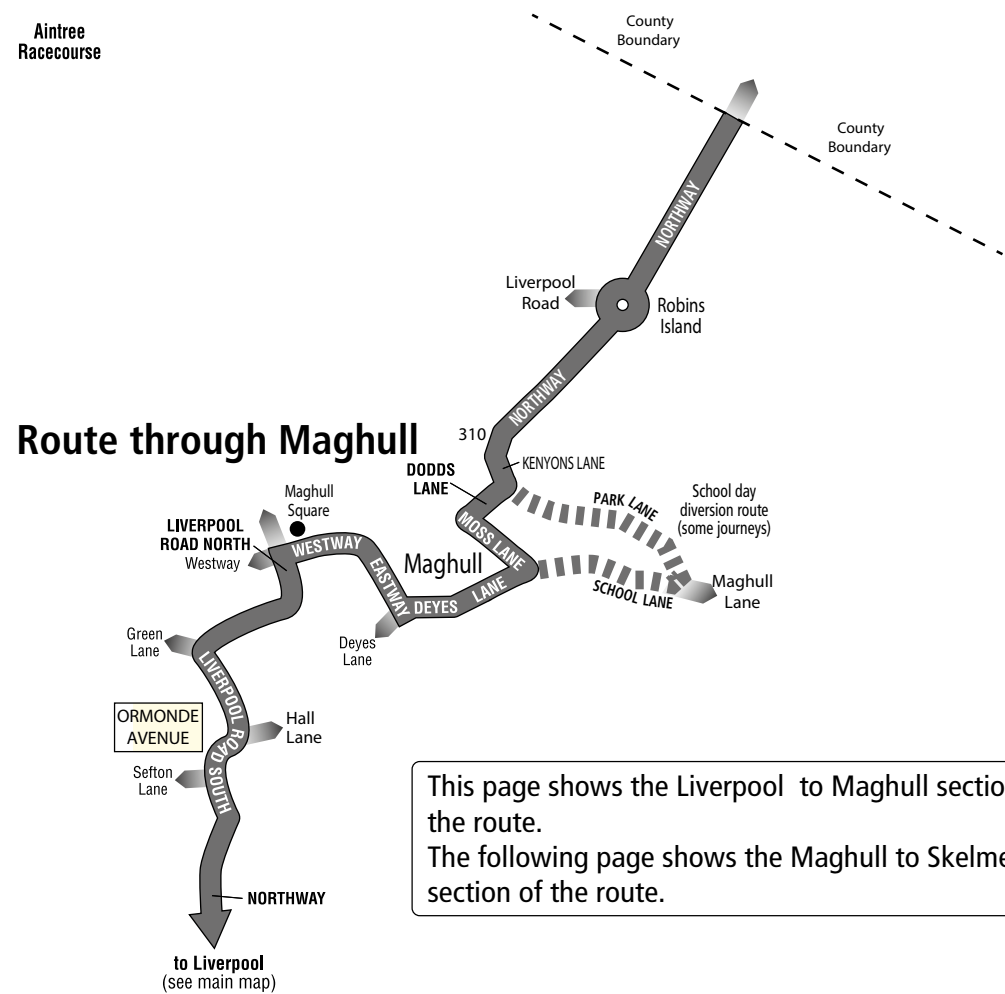

This page shows the Liverpool to Maghull section of the route.
The following page shows the Maghull to Skelmersdale section of the route.