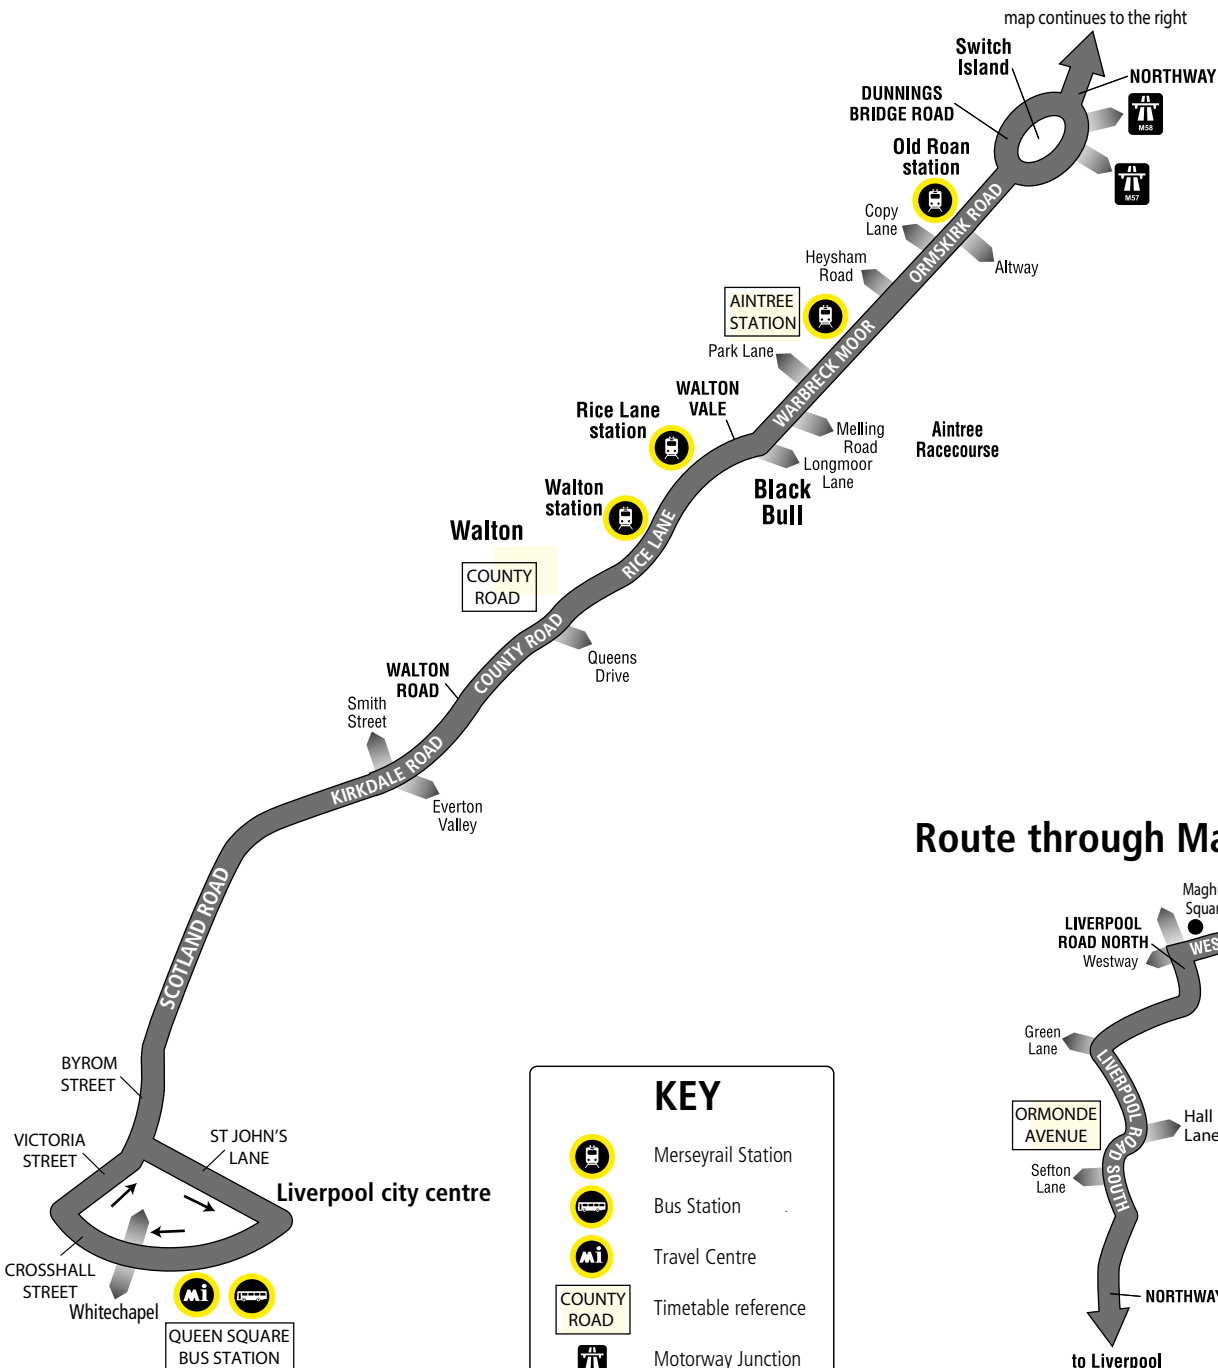

<b>Skelmersdale Bus Station</b>		-	1739	-	1839	1925	1958	2058	2158	2258
<b>Skelmersdale</b> Neverstitch Road, School Lane		-	1755	-	1855	1938	2010	2110	2210	2310
<b>Ormskirk Bus Station</b>		1739	1809	1839	1908	1950	2022	2122	2222	2322
<b>Aughton</b> Liverpool Road, The Royal Oak		1748	1818	1848	1916	1958	2029	2129	2229	2329
<b>Maghull</b> Liverpool Road South, Ormonde Avenue		1808	1838	1908	1936	2018	2048	2148	2248	-
<b>Aintree</b> Ormskirk Road, Brenka Avenue		1820	1850	1920	1948	2028	2058	2157	2257	-
<b>Walton</b> Fazakerley Road		1829	1858	1928	1956	2035	2105	2203	2303	-
County Road, Walton Church		1832	1901	1930	1958	2037	2107	2205	2305	-
<b>Liverpool</b> Queen Square Bus Station		1848	1917	1945	2013	2052	2120	2217	2316	-

**Code used on this page**

● - Journey starts from Maghull, Moss Lane/Langdale Drive, 8 minutes earlier (at 0756, 0856, 2040, 2140 and 2240 respectively)