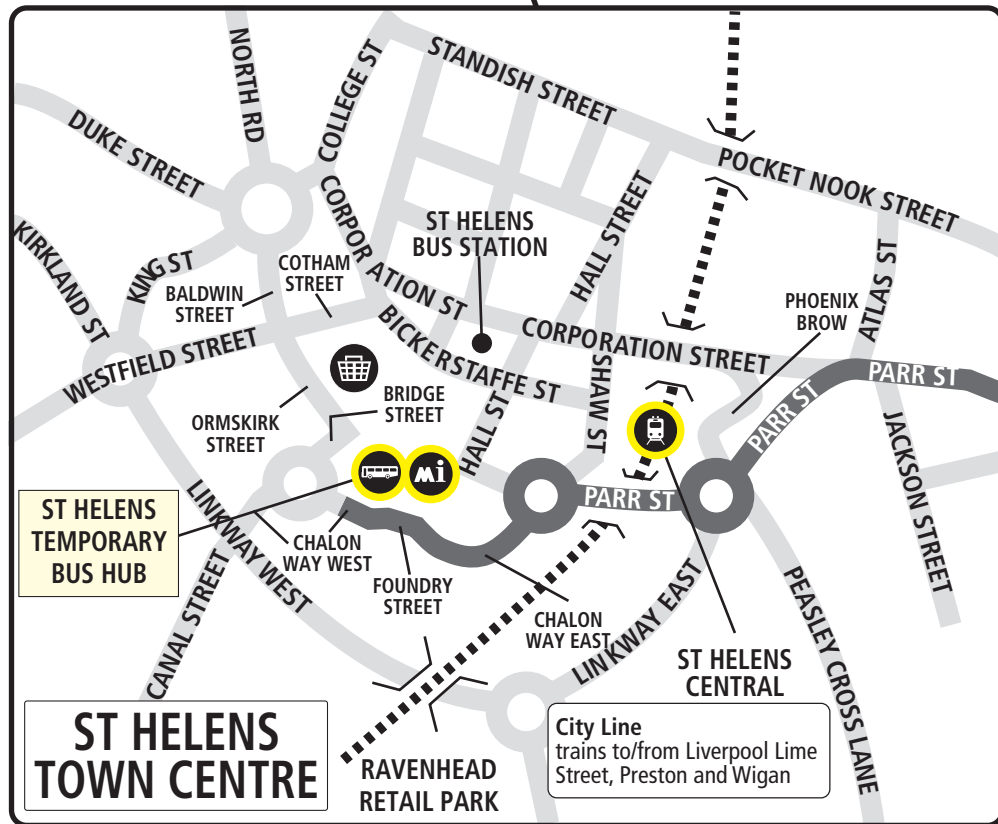

What's changed?

Service now starts and finishes in St Helens at the temporary bus station at Chalon Way.
Times are unchanged.

Any comments about this service?

If you've got any comments or suggestions about the services shown in this timetable, please contact the bus company who runs the service:

KEY

DERBYSHIRE HILL ROAD Timetable Reference Point

- Bus Station
- Merseytravel Centre
- Merseyrail Station
- Shopping Centre
- Bus operates in this direction only

Route 31: St Helens - Parr

SEE INSET MAP BELOW FOR ROUTE THROUGH ST HELENS TOWN CENTRE

Route 31 between St Helens and Parr from: ST HELENS TEMPORARY BUS HUB (CHALON WAY WEST) via Chalon Way West, Foundry Street, Chalon Way East, Parr Street, Ashcroft Street, Parr Stocks Road, Fleet Lane, Concourse Way, Fleet Lane to PARR (DERBYSHIRE HILL ROAD).

Route 31 between Parr and St Helens from: PARR (DERBYSHIRE HILL ROAD) via McMinnis Avenue, Mount Pleasant Avenue, Waring Avenue, Fleet Lane, Concourse Way, Fleet Lane, Parr Stocks Road, Ashcroft Street, Parr Street, Chalon Way East to ST HELENS (CHALON WAY EAST/ST MARY'S MARKET).