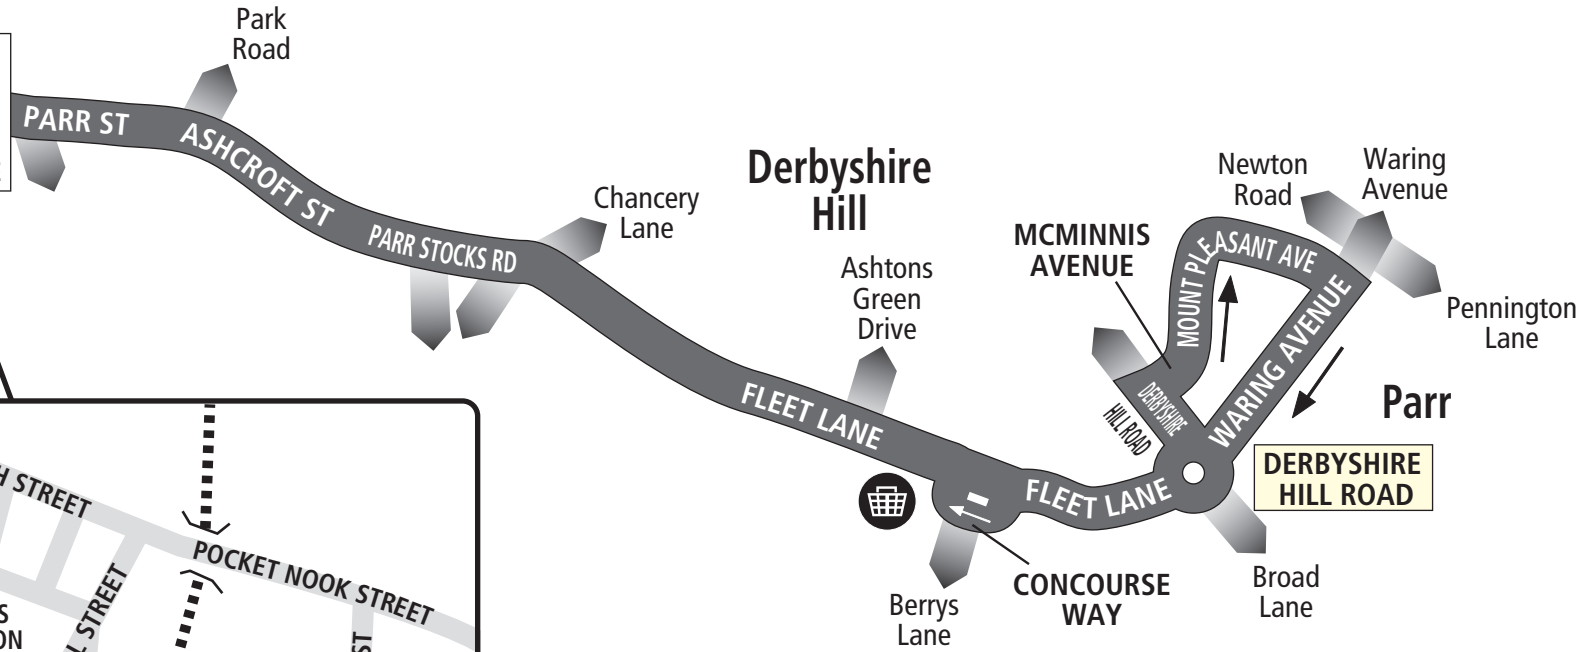

Sundays and Bank Holidays

Parr Derbyshire Hill Road	0650	0720	0750	0820	0850	0920	0950	1020	1050	1120	1150	1220	1250	1320	1350
St Helens Chalon Way East	0702	0732	0802	0832	0902	0932	1003	1033	1103	1134	1205	1235	1305	1335	1404
Parr Derbyshire Hill Road	1420	1450	1520	1550	then at	20	50	until	2120	2150	2220	2250	2320		
St Helens Chalon Way East	1434	1503	1532	1602		32	02		2132	2201	2231	2300	2330		

KEY

DERBYSHIRE HILL ROAD Timetable Reference Point

- Bus Station
- Merseytravel Centre
- Merseyrail Station
- Shopping Centre
- Bus operates in this direction only

Route 31: St Helens - Parr

SEE INSET MAP BELOW FOR ROUTE THROUGH ST HELENS TOWN CENTRE

Route 31 between St Helens and Parr from: ST HELENS TEMPORARY BUS HUB (CHALON WAY WEST) via Chalon Way West, Foundry Street, Chalon Way East, Parr Street, Ashcroft Street, Parr Stocks Road, Fleet Lane, Concourse Way, Fleet Lane to PARR (DERBYSHIRE HILL ROAD).

Route 31 between Parr and St Helens from: PARR (DERBYSHIRE HILL ROAD) via McMinnis Avenue, Mount Pleasant Avenue, Waring Avenue, Fleet Lane, Concourse Way, Fleet Lane, Parr Stocks Road, Ashcroft Street, Parr Street, Chalon Way East to ST HELENS (CHALON WAY EAST/ST MARY'S MARKET).