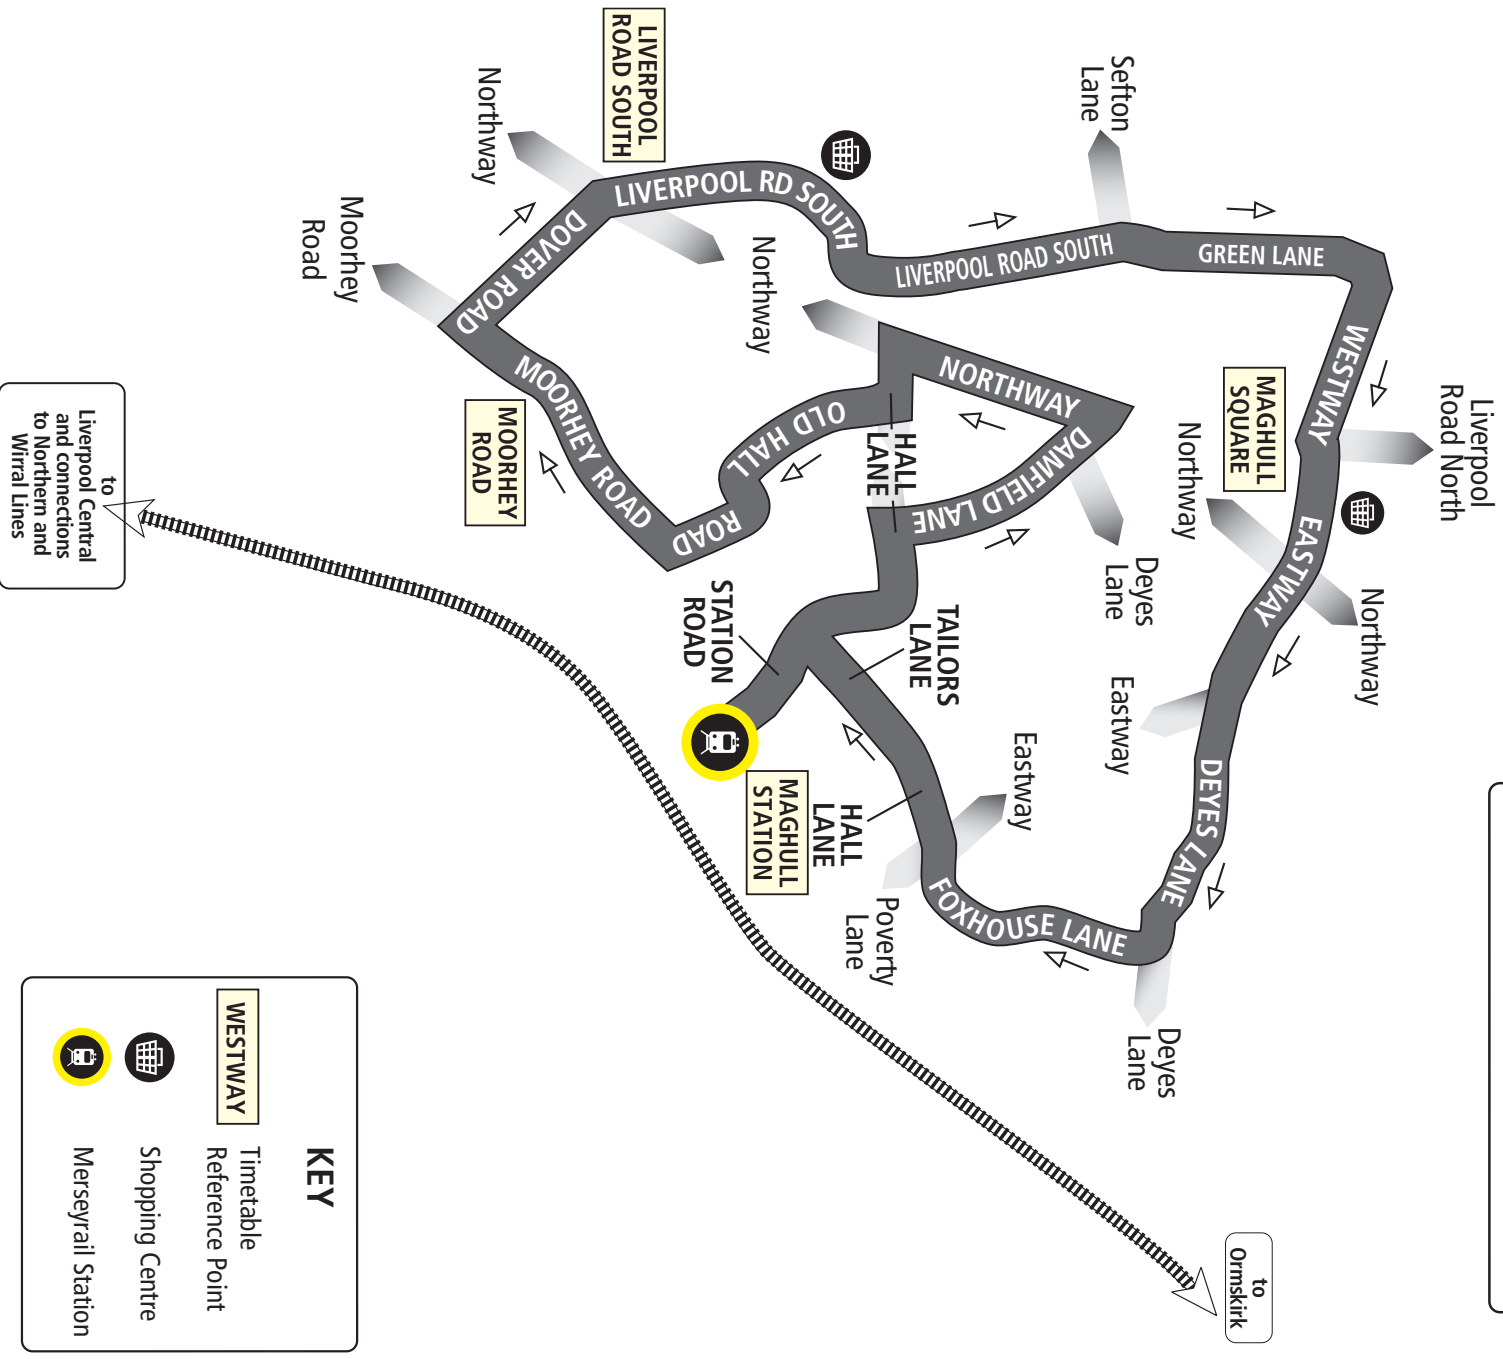

Code used on this page:

▲ - means that this journey runs from Maghull Station as normal route but turns right from Northway onto Hall Lane then right onto Liverpool Road South, omitting Old Hall Road, Moorhey Road, Dover Road and a section of Liverpool Road South.

● - means that the 1441 journey from Maghull Station runs as normal route but turns left from Liverpool Road South onto Northway, continuing along to pick up the normal 33 route at Damfield Lane. Omitting Dover Road, Moorhey Road and Old Hall Road.

Merseytravel Bus Services operated by Stagecoach.

Saturdays and Sundays no service 32A

Route 32A: Maghull station circular

Route 32A:
Every 30 minutes during am and
pm peak times

to
Liverpool Central
and connections
to Northern and
Wirral Lines

to
Ormskirk

KEY

- WESTWAY
- Timetable Reference Point
- Shopping Centre
- Merseyrail Station