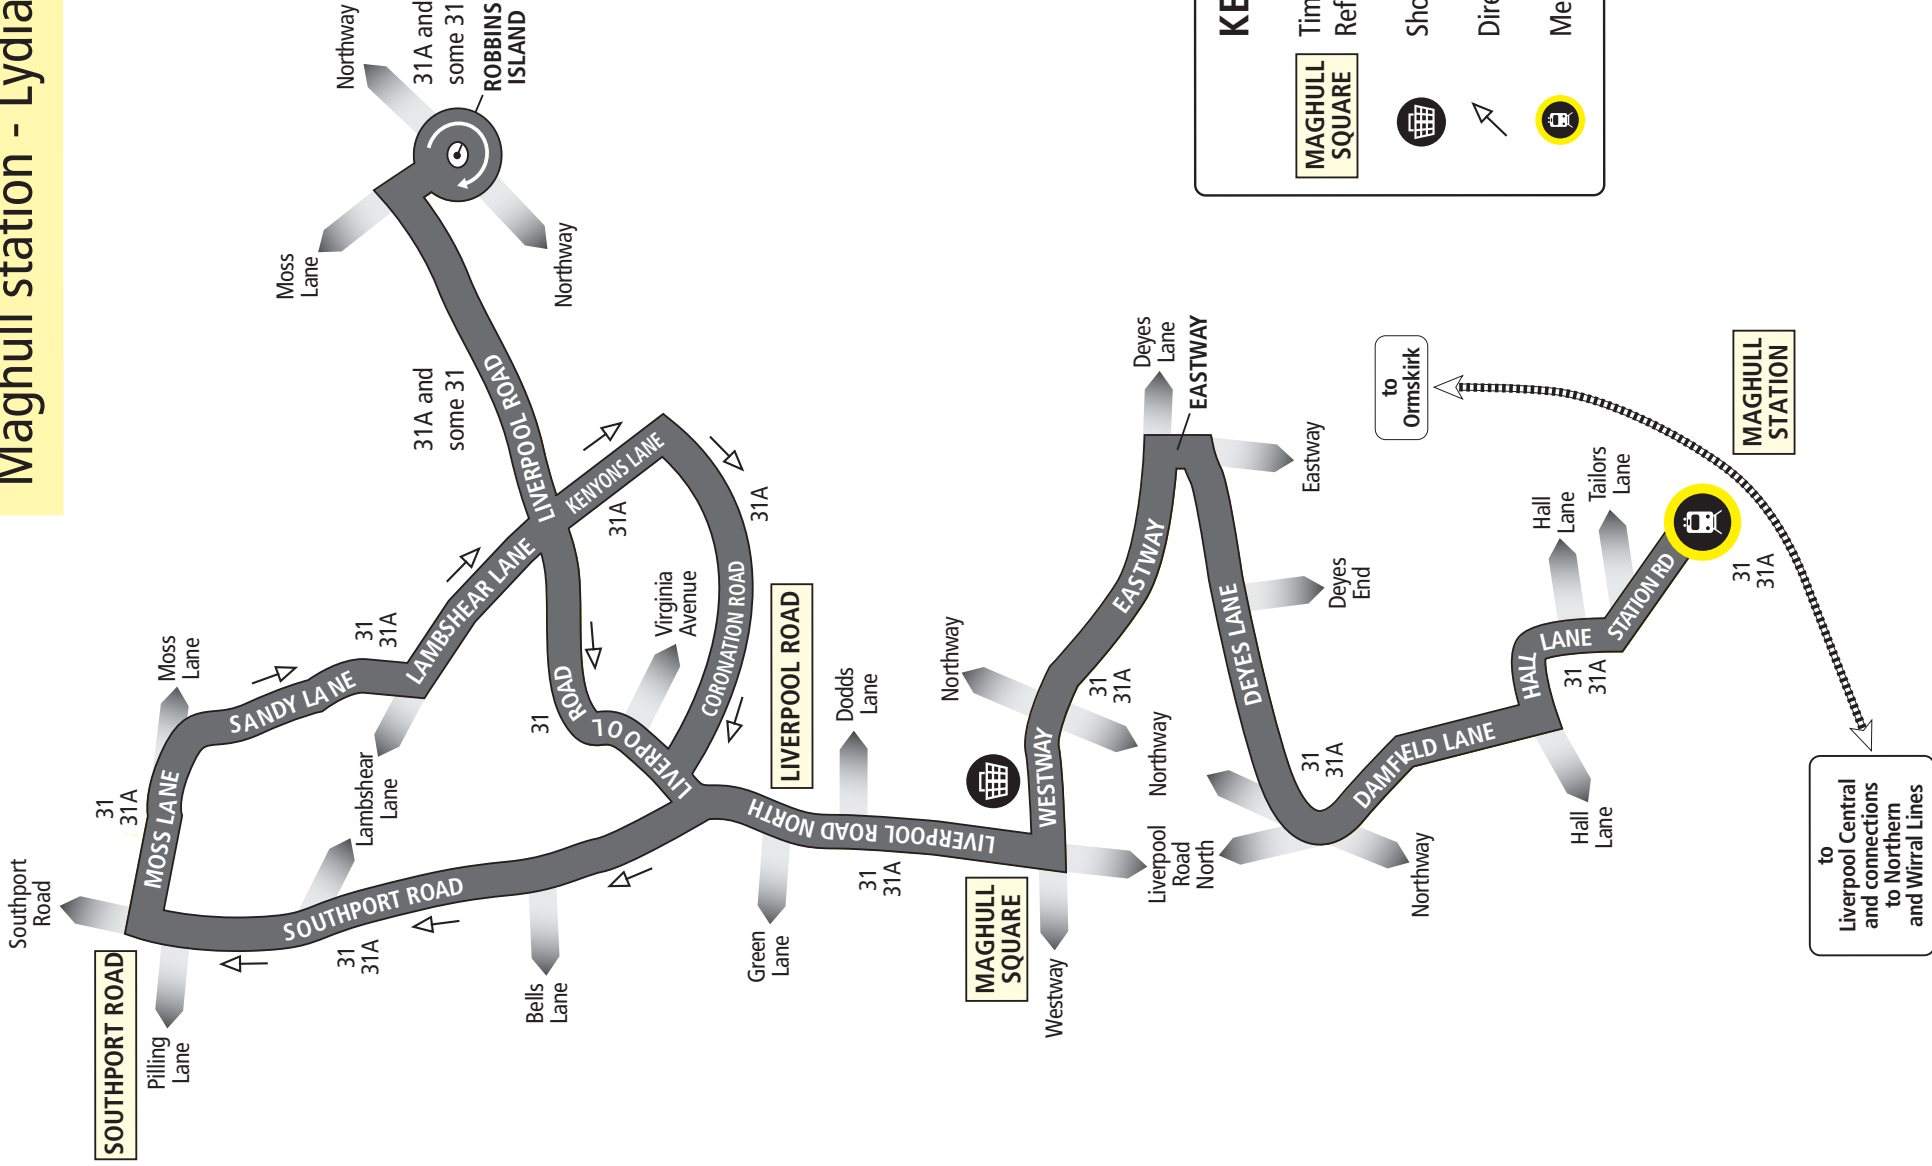

Route 31/31A:

Maghull station - Lydiate circular