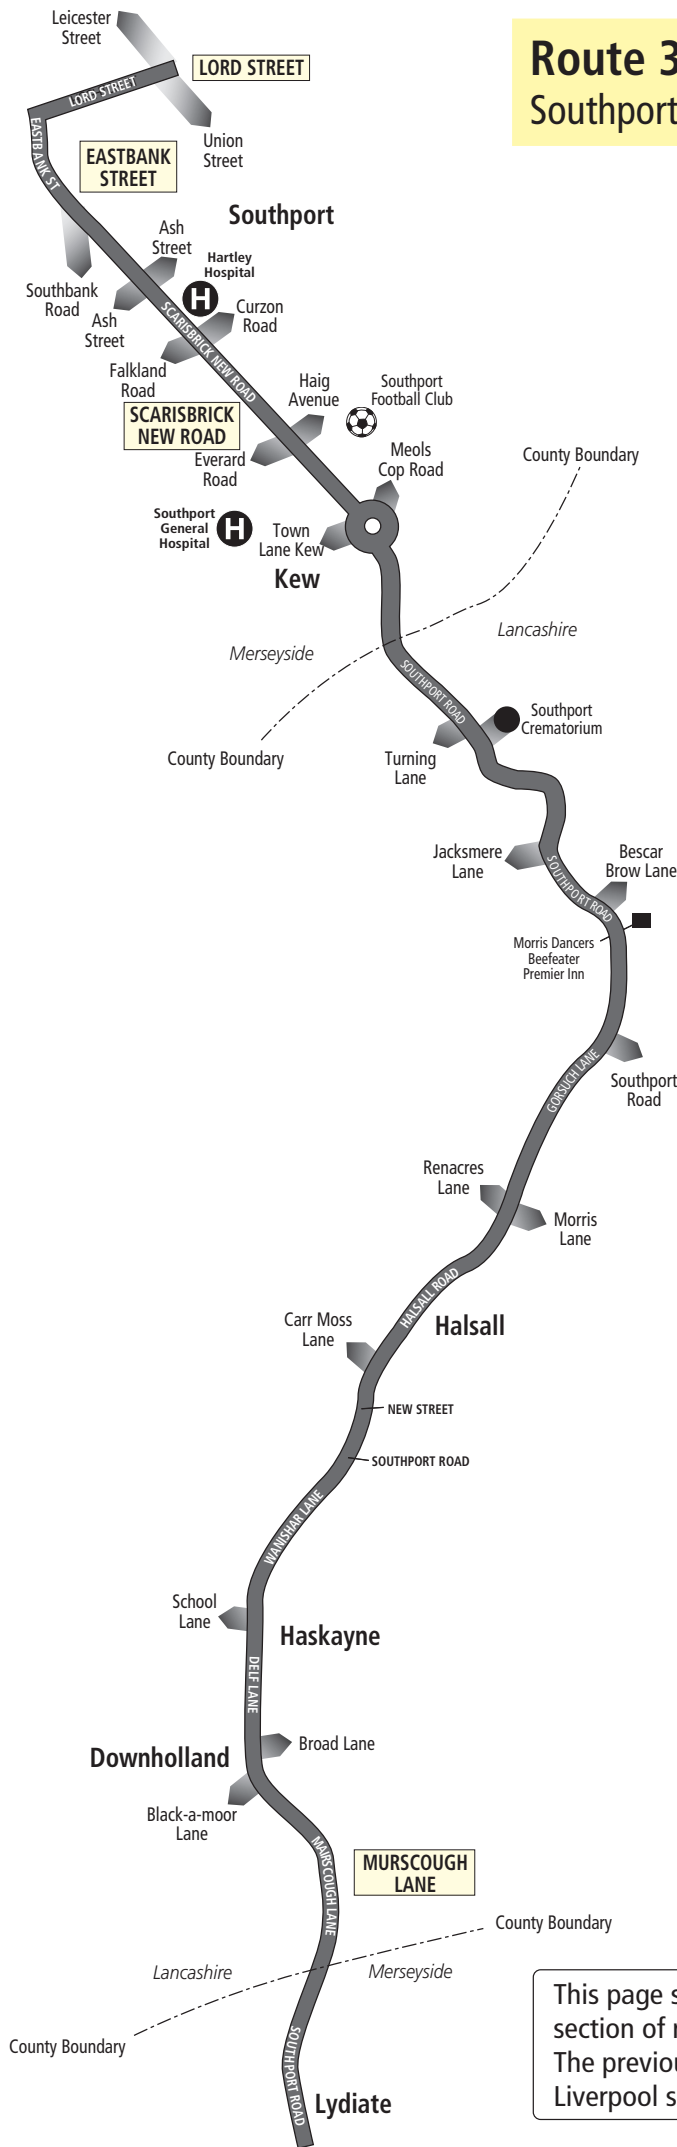

Route 300: Southport - Liverpool

This page shows the Southport to Lydiate section of route.
The previous page shows the Lydiate to Liverpool section of route.