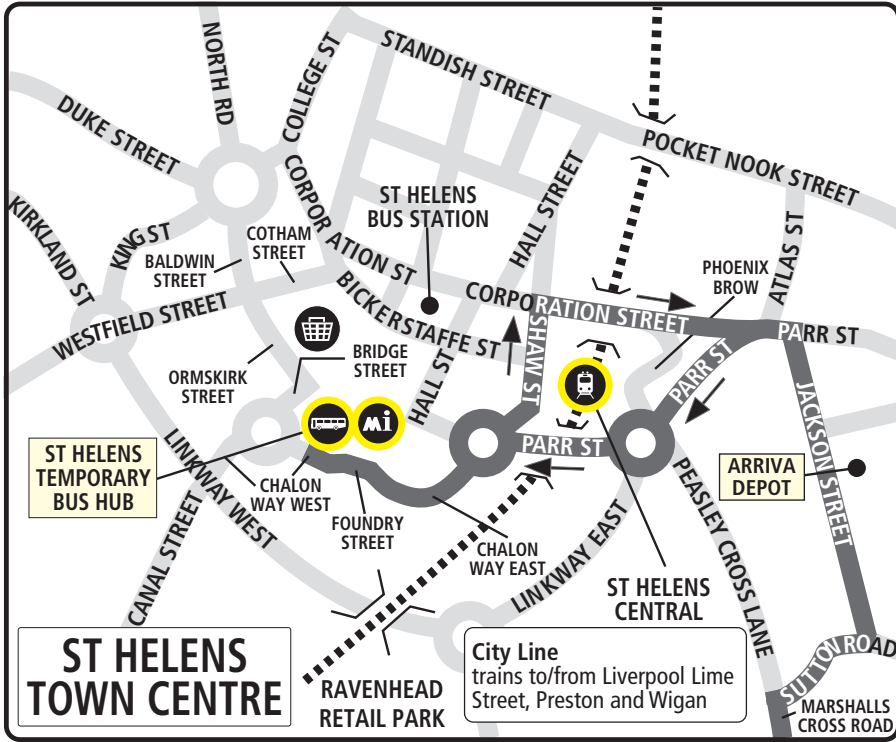

Valid from 18 May 2025

Bus timetable

29 St Helens Bus Station - Rainhill Rail Station

These services are provided by Merseytravel

What's changed?

Due to the closure of St Helens Bus Station journeys now start/finish at the Temporary Bus Hub on Chalon Way. Times are unchanged.

**29****St Helens - Rainhill Station****Merseytravel bus service**

Route 29 between St Helens and Rainhill: From ST HELENS TEMPORARY BUS HUB (CHALON WAY WEST) via Chalon Way West, Foundry Street, Chalon Way East, Shaw Street, Corporation Street, Parr Street, Jackson Street, Sutton Road, Marshalls Cross Road, Clock Face Road, Warrington Road, Rainhill Stoops Interchange, Warrington Road, Station Road to RAINHILL STATION.

Code used on this page

M - Merseytravel bus service operated by HTL Buses.

**29****Rainhill Station - St Helens****Merseytravel bus service**

Route 29 between Rainhill and St Helens: From RAINHILL STATION via Station Road, Victoria Street, Warrington Road, Rainhill Stoops Interchange, Warrington Road, Clock Face Road, Marshalls Cross Road, Sutton Road, Jackson Street, Parr Street, Chalon Way East to ST HELENS TEMPORARY BUS HUB (CHALON WAY EAST/ST MARYS MARKET).

Code used on this page

- Merseytravel bus service operated by HTL Buses.

Route 29: St Helens - Rainhill Station

SEE INSET MAP FOR ROUTE THROUGH ST HELENS TOWN CENTRE

KEY	
	Timetable Reference Point
	Bus Station
	Merseytravel Centre
	Merseyrail Station
	Bus operates in this direction only
	Hospital
	Shopping Centre