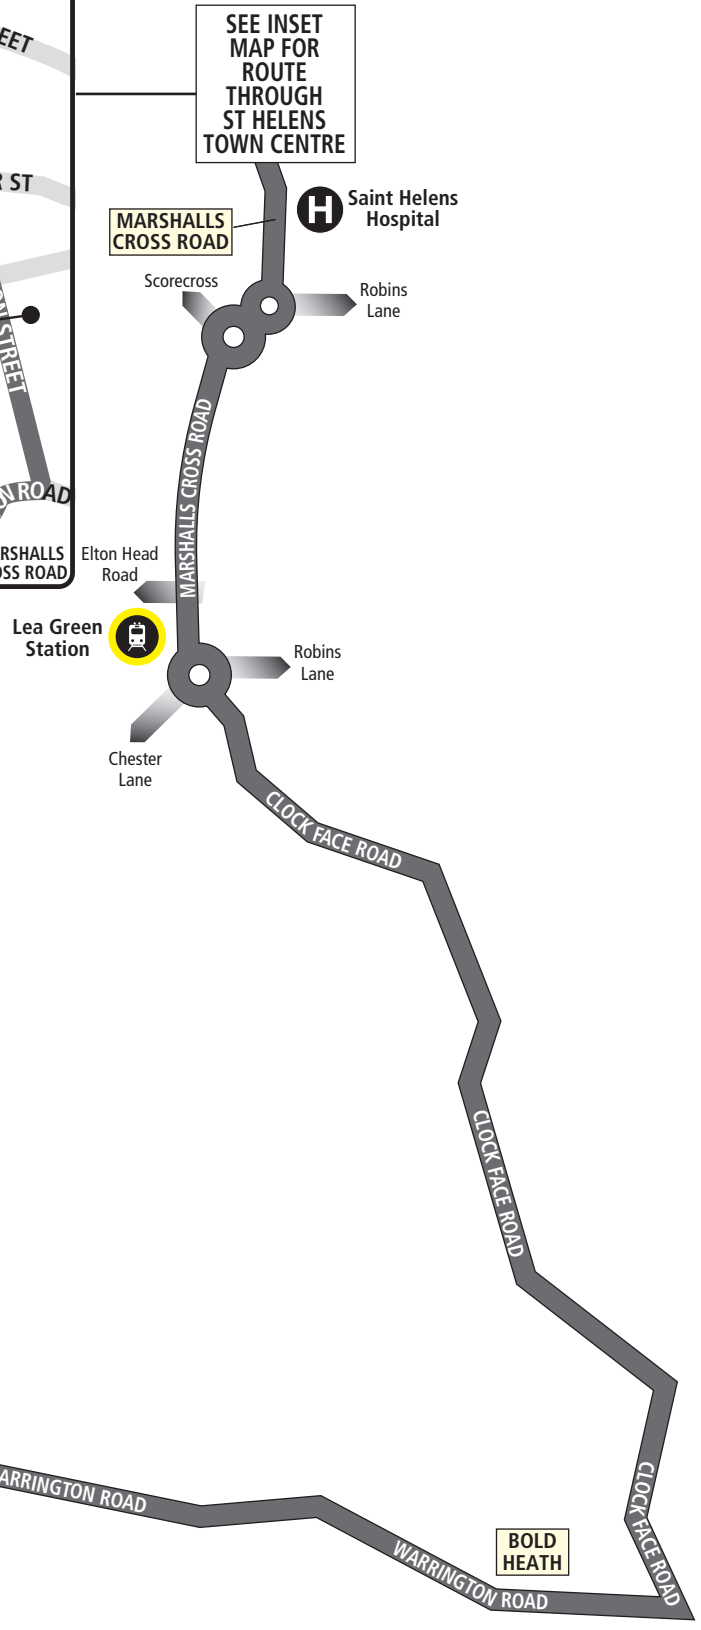

SEE INSET MAP FOR ROUTE THROUGH ST HELENS TOWN CENTRE