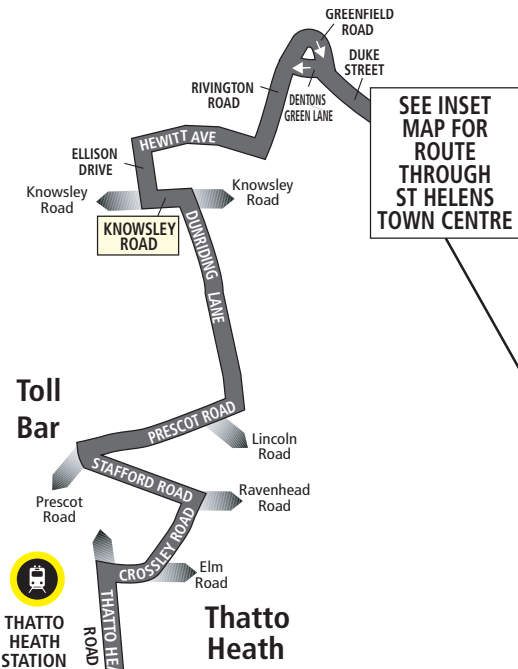

Route 289: St Helens - Prescott (Mon - Fri journeys)

KEY

- Knowsley Road
- Timetable
- Reference Point
- Bus Station
- Merseytravel Centre
- Merseyrail Station
- Bus operates in this direction only
- Shopping Centre

'Hail and Ride'
Along Scotchbarn Lane where there are no bus stops, you can 'Hail and Ride' this service. If you want to get on the bus please give a clear signal to the bus driver. If you want to get off the bus please tell the driver in good time. Bus drivers will only stop the bus where they think it is safe to do so, so please don't wait near junctions, crossings or bends in the road.