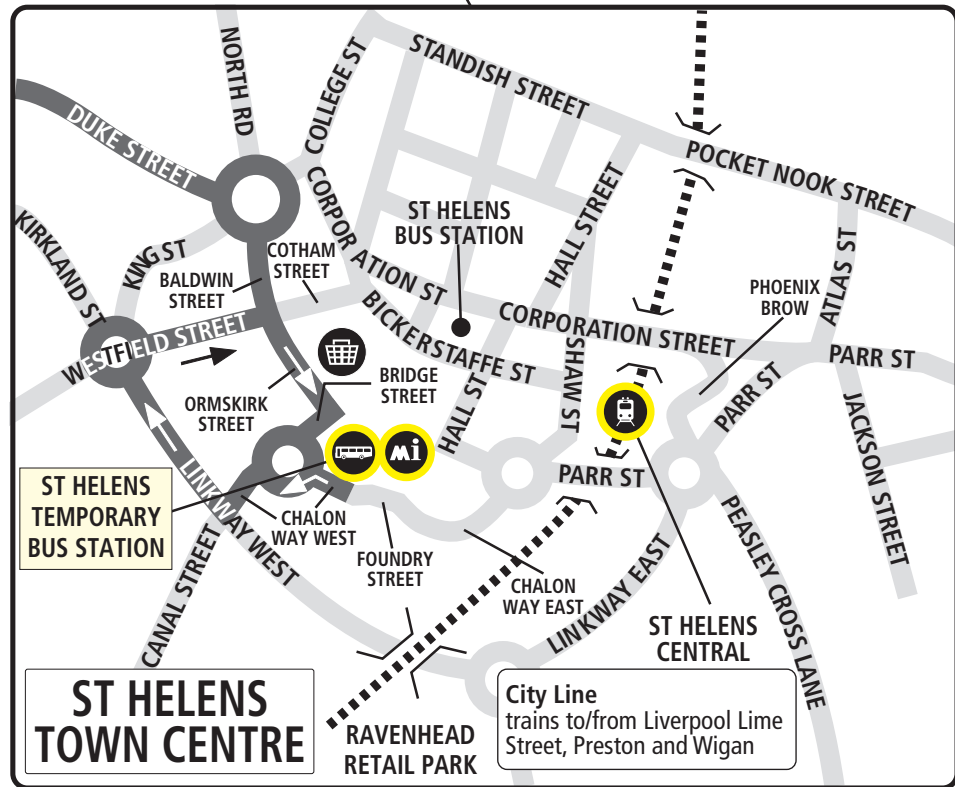

Route 289: St Helens - Prescott (Mon - Fri journeys)

KEY

- Knowsley Road
- Timetable
- Reference Point
- Bus Station
- Merseytravel Centre
- Merseyrail Station
- Bus operates in this direction only
- Shopping Centre

'Hail and Ride'
Along Scotchbarn Lane where there are no bus stops, you can 'Hail and Ride' this service. If you want to get on the bus please give a clear signal to the bus driver. If you want to get off the bus please tell the driver in good time. Bus drivers will only stop the bus where they think it is safe to do so, so please don't wait near junctions, crossings or bends in the road.