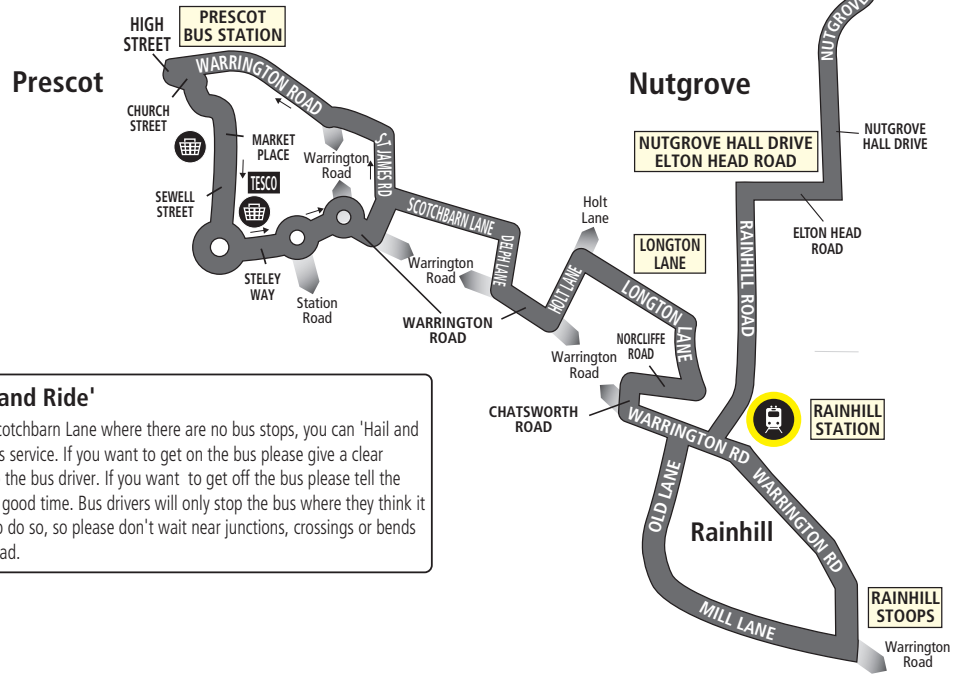

Route 289: St Helens - Prescott (Mon - Fri journeys)

KEY

- Knowsley Road
- Timetable
- Reference Point
- Bus Station
- Merseytravel Centre
- Merseyrail Station
- Bus operates in this direction only
- Shopping Centre

'Hail and Ride'
Along Scotchbarn Lane where there are no bus stops, you can 'Hail and Ride' this service. If you want to get on the bus please give a clear signal to the bus driver. If you want to get off the bus please tell the driver in good time. Bus drivers will only stop the bus where they think it is safe to do so, so please don't wait near junctions, crossings or bends in the road.