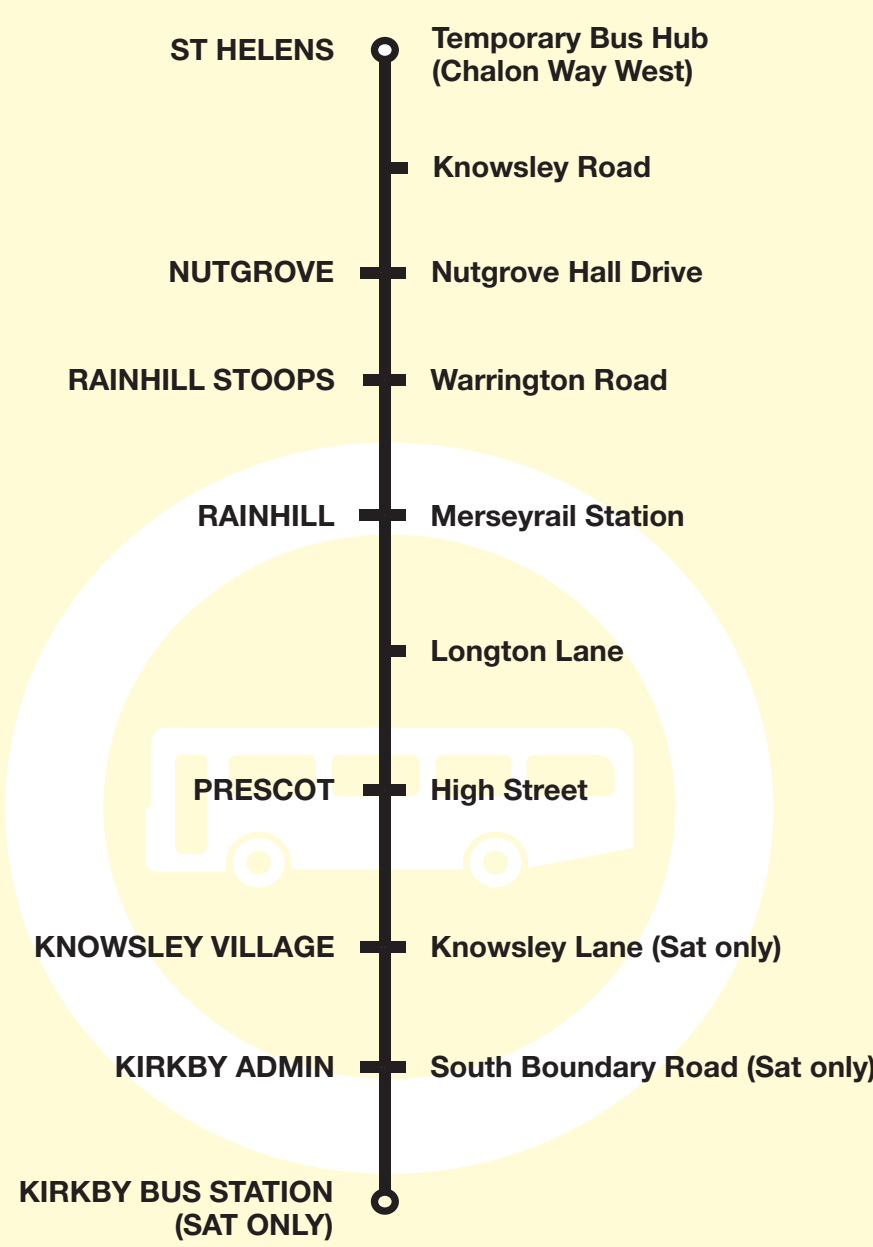

Valid from 18 May 2025

Bus timetable

289 St Helens - Prescott or Kirkby

These services are provided by Merseytravel

What's changed?

Journeys are re-routed in St Helens due to the closure of the bus station. Journeys now start in St Helens from the Temporary Bus Hub on Chalon Way West. Travelling into St Helens journeys end on Bridge Street. Times are unchanged.

Monday to Friday Route from Prescott - St Helens: from PRESCOT BUS STATION via Church Street, Market Place, Sewell Street, Steley Way, Warrington Road, St James Road, Scotchbarn Lane, Delph Lane, Warrington Road, Holt Lane, Longton Avenue, Second Avenue, Norcliffe Road, Chatsworth Road, Warrington Road (for RAINHILL STATION), Mill Lane, Old Lane, Warrington Road, Rainhill Road, Elton Head Road, Nutgrove Hall Drive, Nutgrove Road, Thatto Heath Road, Crossley Road, Stafford Road, Prescott Road, Dunriding Lane, Knowsley Road, Ellison Drive, Hewitt Avenue, Rivington Road, Greenfield Road, Duke Street, Baldwin Street, Ormskirk Street, Bridge Street to ST HELENS TEMPORARY BUS HUB (BRIDGE STREET).

SEE INSET MAP FOR ROUTE THROUGH ST HELENS TOWN CENTRE

KEY

- Knowsley Road
Timetable Reference Point
- Bus Station
- Merseytravel Centre
- Merseyrail Station
- Bus operates in this direction only
- Shopping Centre

ST HELENS TOWN CENTRE

City Line trains to/from Liverpool Lime Street, Preston and Wigan