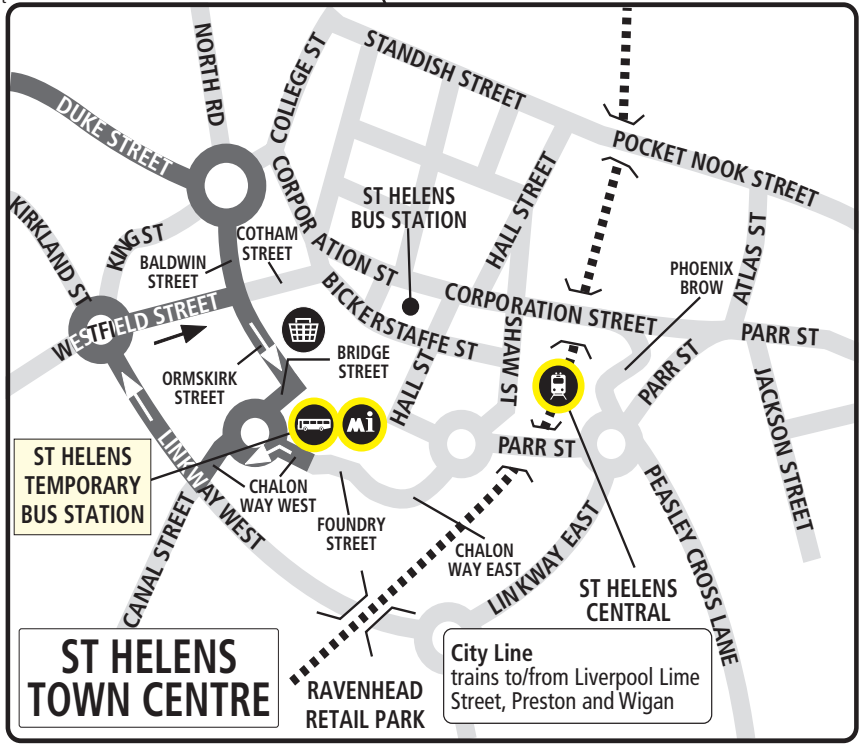

Valid from 18 May 2025

Bus timetable

289 St Helens - Prescott or Kirkby

These services are provided by Merseytravel

What's changed?

Journeys are re-routed in St Helens due to the closure of the bus station. Journeys now start in St Helens from the Temporary Bus Hub on Chalon Way West. Travelling into St Helens journeys end on Bridge Street. Times are unchanged.

Merseytravel
bus service

Monday to Friday Route from St Helens - Prescott: from ST HELENS TEMPORARY BUS HUB (CHALON WAY WEST) via Chalon Way West, Linkway West, Baldwin Street, Duke Street, Dentons Green Lane, Rivington Road, Hewitt Avenue, Ellison Drive, Knowsley Road, Dunriding Lane, Prescott Road, Stafford Road, Crossley Road, Thatto Heath Road, Nutgrove Road, Nutgrove Hall Drive, Elton Head Road, Rainhill Road, Warrington Road, Old Lane, Mill Lane, Warrington Road (for RAINHILL STATION), Chatsworth Road, Norcliffe Road, Second Avenue, Longton Lane, Holt Lane, Warrington Road, Delph Lane, Scotchbarn Lane, St James Road, Oliver Lyme Road, Warrington Road, High Street, Church Street to PRESCOT BUS STATION.

Monday to Friday Route from Prescott - St Helens: from PRESCOT BUS STATION via Church Street, Market Place, Sewell Street, Steley Way, Warrington Road, St James Road, Scotchbarn Lane, Delph Lane, Warrington Road, Holt Lane, Longton Avenue, Second Avenue, Norcliffe Road, Chatsworth Road, Warrington Road (for RAINHILL STATION), Mill Lane, Old Lane, Warrington Road, Rainhill Road, Elton Head Road, Nutgrove Hall Drive, Nutgrove Road, Thatto Heath Road, Crossley Road, Stafford Road, Prescott Road, Dunriding Lane, Knowsley Road, Ellison Drive, Hewitt Avenue, Rivington Road, Greenfield Road, Duke Street, Baldwin Street, Ormskirk Street, Bridge Street to ST HELENS TEMPORARY BUS HUB (BRIDGE STREET).

ST HELENS TOWN CENTRE

City Line trains to/from Liverpool Lime Street, Preston and Wigan