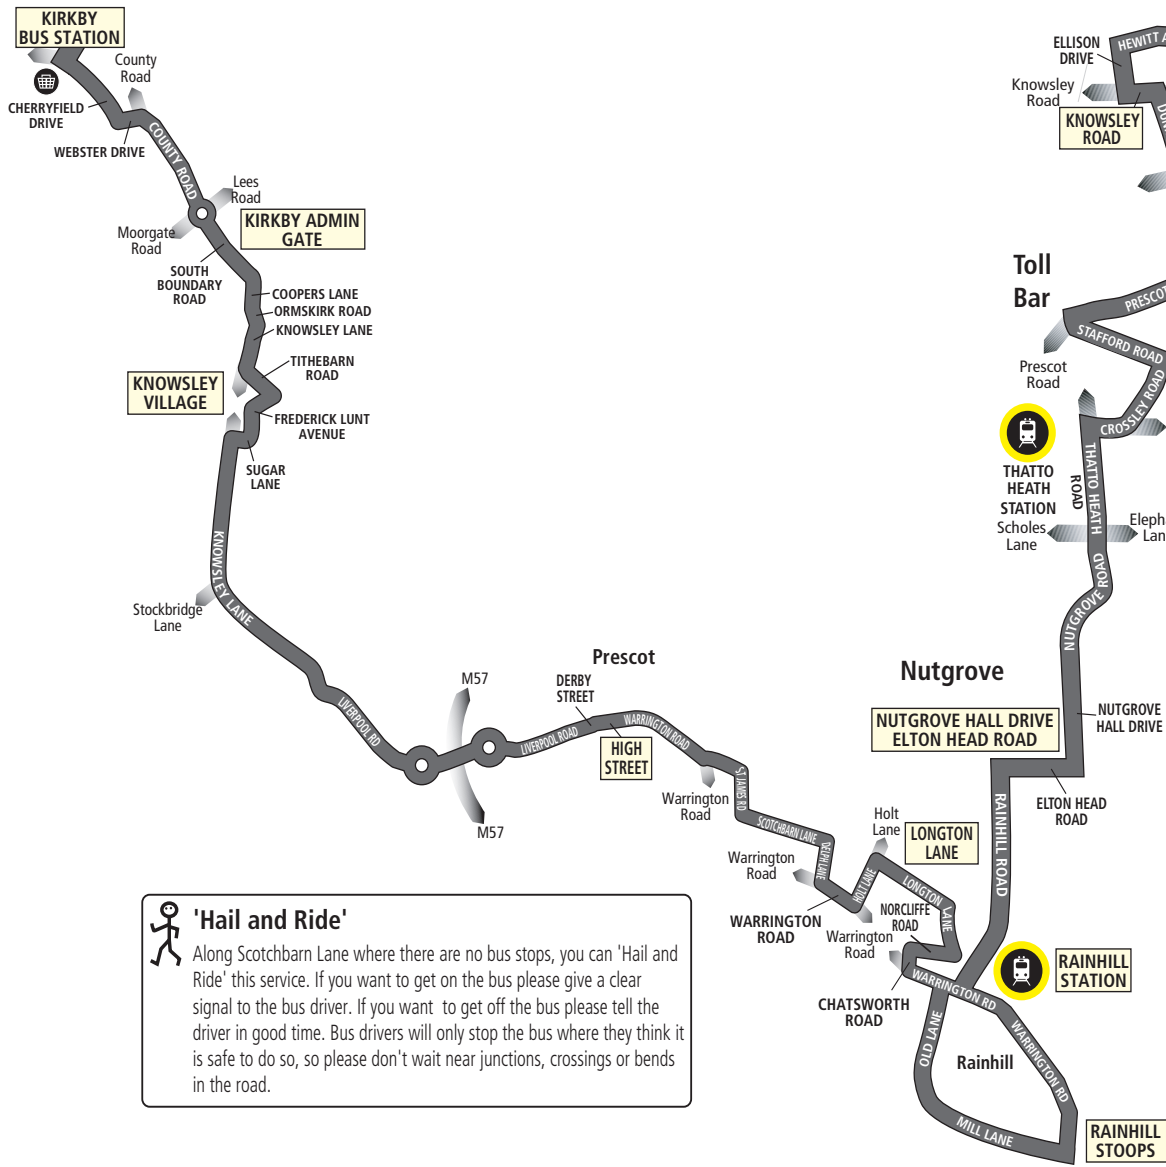

Route 289:

Kirkby - St Helens (Saturday journeys)

'Hail and Ride'
Along Scotcbarn Lane where there are no bus stops, you can 'Hail and Ride' this service. If you want to get on the bus please give a clear signal to the bus driver. If you want to get off the bus please tell the driver in good time. Bus drivers will only stop the bus where they think it is safe to do so, so please don't wait near junctions, crossings or bends in the road.