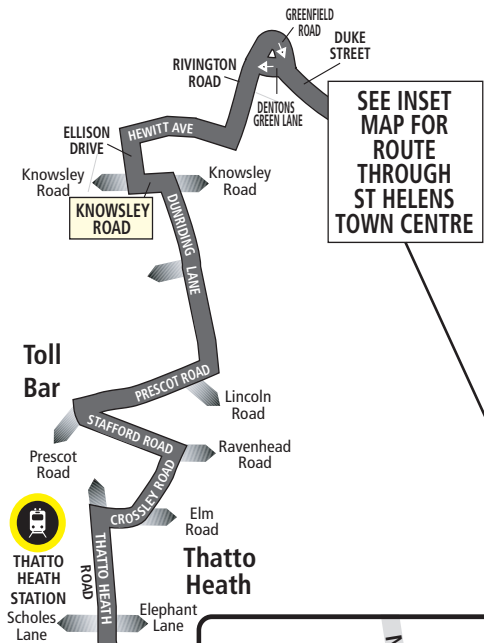

SEE INSET MAP FOR ROUTE THROUGH ST HELENS TOWN CENTRE

KEY

- Knowsley Road
  Timetable Reference Point
- Bus Station
- Merseytravel Centre
- Merseyrail Station
- Bus operates in this direction only
- Shopping Centre