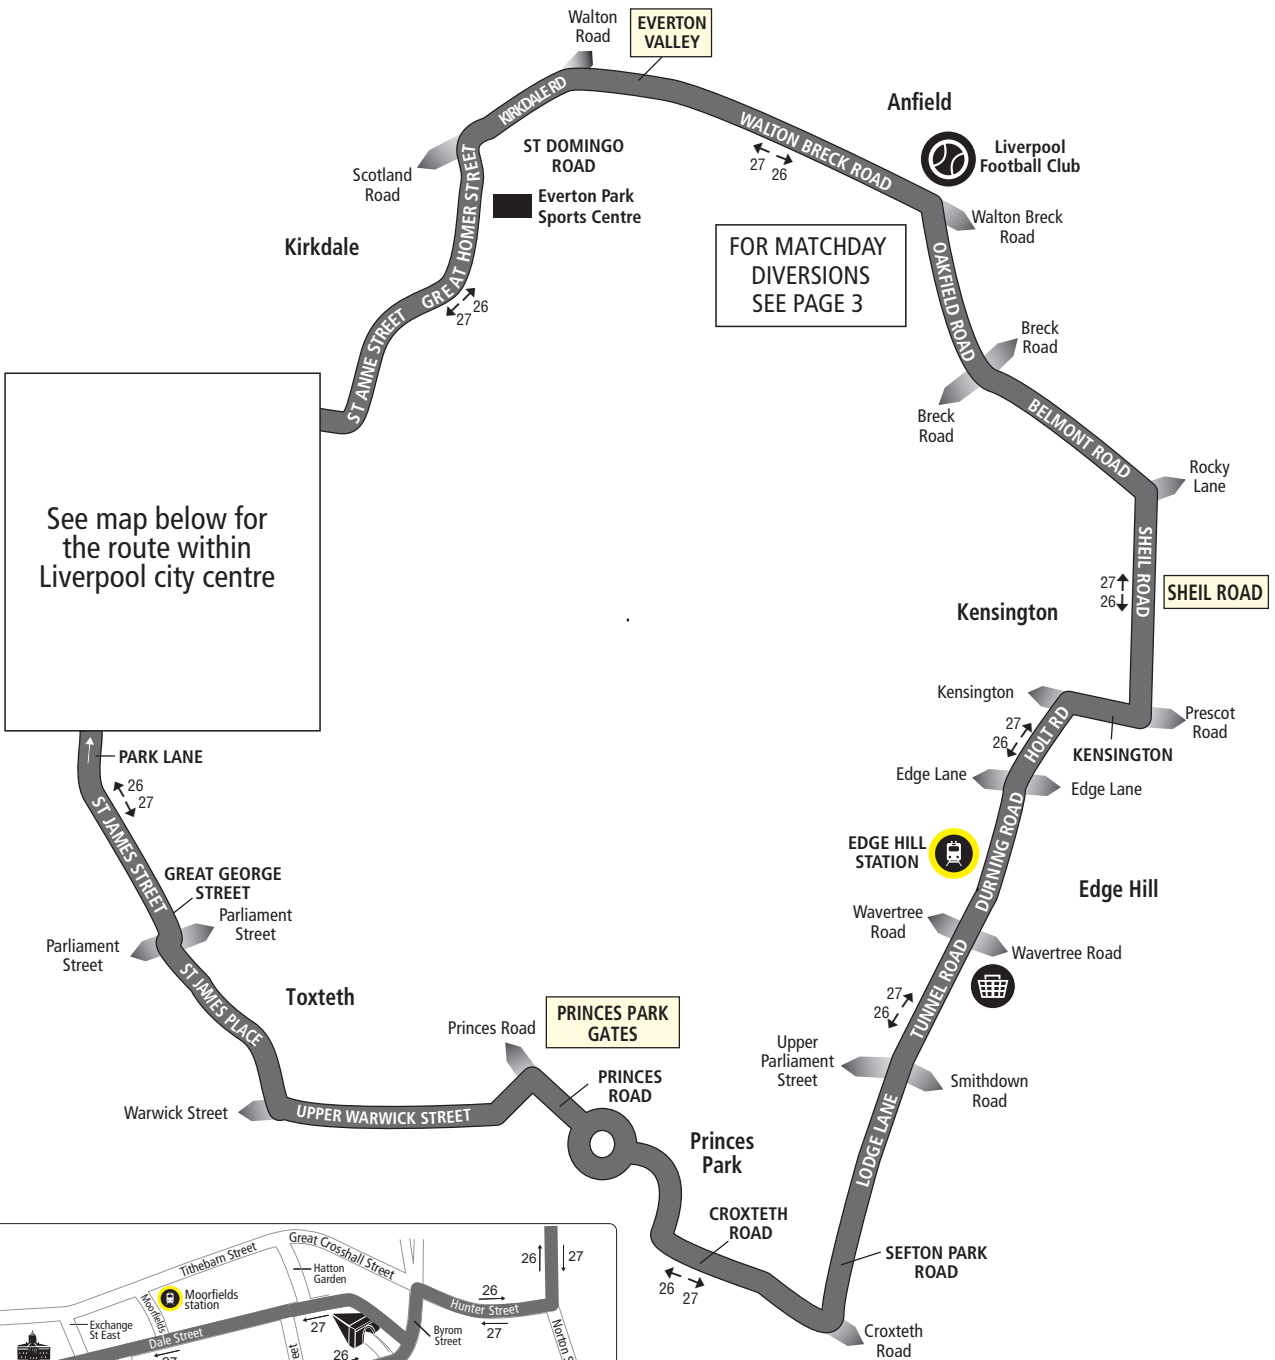

Routes 26 and 27: Liverpool - Sheil Road - Liverpool

See map below for the route within Liverpool city centre