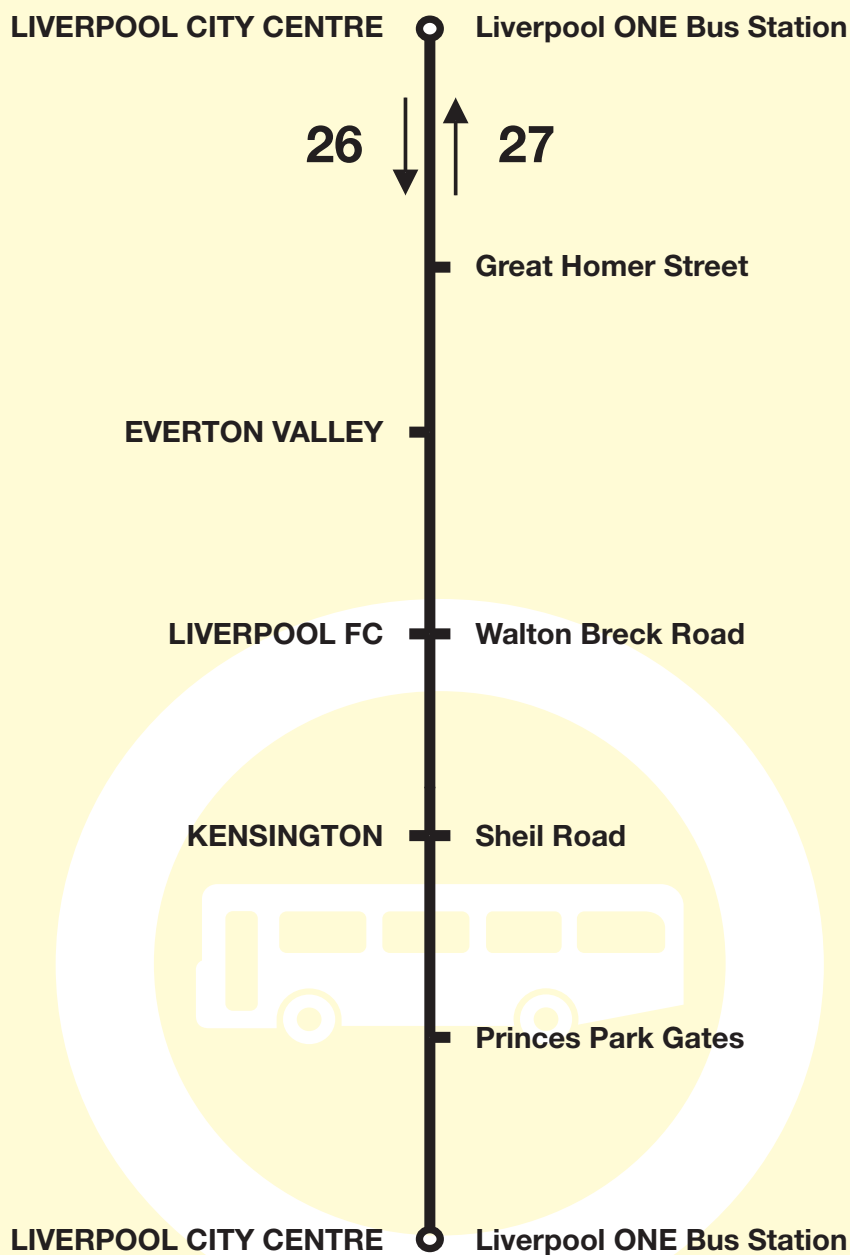

Valid from **31 August 2025**

Bus timetable

26, 27

Liverpool - Sheil Road circulars

This service is provided by Arriva

What's changed?

The Monday to Friday daytime journeys have reverted back up to every 10 minutes after the reduced summer timetable. Saturdays and Sundays are unchanged.

Please Note that journeys departing Liverpool ONE Bus Station from 2100 are re-routed through Liverpool. From Liverpool ONE Bus Station via Strand Street, The Strand, Georges Dock Gates, Chapel Street, Tithebarn Street, Great Crosshall Street, Hunter Street, St Anne Street (missing out James Street and Lord Street) then continue as route above.

Code used on this page:

▲ - means the time shown here is for Sheil Road, West Derby Road where this journey starts.

Continued on next page

**26****Liverpool - Sheil Road - Liverpool**
clockwise via Liverpool FC, Kensington, Toxteth**Arriva****Mondays to Fridays continued**

Continued on next page

Code used on this page:

▲ - means that the time shown here is for Sheil Road,Prescot Road where this journey starts.

**27****Liverpool - Sheil Road - Liverpool**
anti-clockwise via Toxteth, Kensington, Liverpool FC**Arriva****Mondays to Fridays continued**