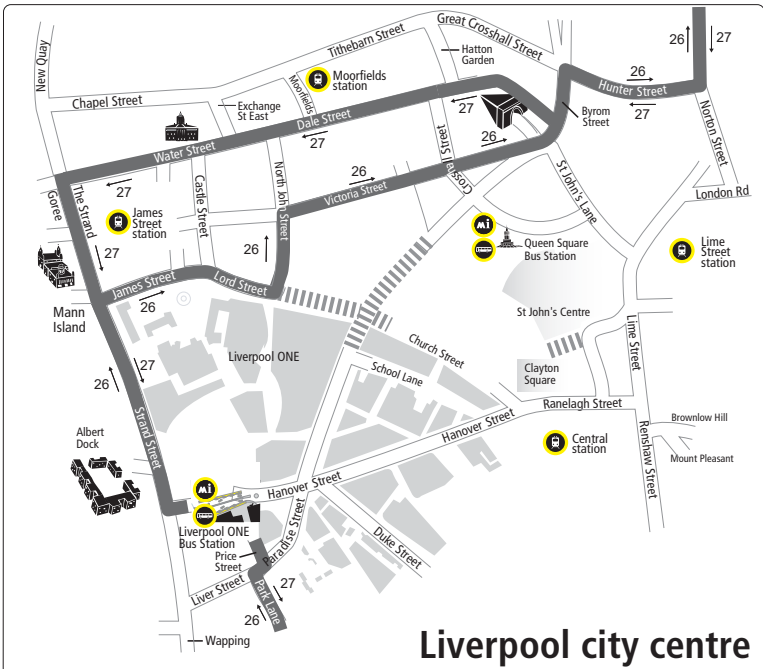

Any comments about this service?

If you've got any comments or suggestions about the services shown in this timetable, please contact the bus company who runs the service:

Arriva North West

73 Ormskirk Road, Aintree, Liverpool, L9 5AE
0344 800 44 11

Code used on this page: **▶** - means this bus continues to and finishes at Prescott Road, Kelso Road at the time shown.

**27**

Liverpool - Sheil Road - Liverpool

anti-clockwise via Toxteth, Kensington, Liverpool FC

Code used on this page: ▶ - means this bus continues to and finishes at Prescot Road, Kelso Road at the time shown.

Routes 26 and 27: Liverpool - Sheil Road - Liverpool

See map below for the route within Liverpool city centre

Liverpool city centre

KEY

-  **SHEIL ROAD** Timetable Reference Point
-  Shopping
-  Merseyrail Station
-  Bus Station
-  Merseytravel Centre