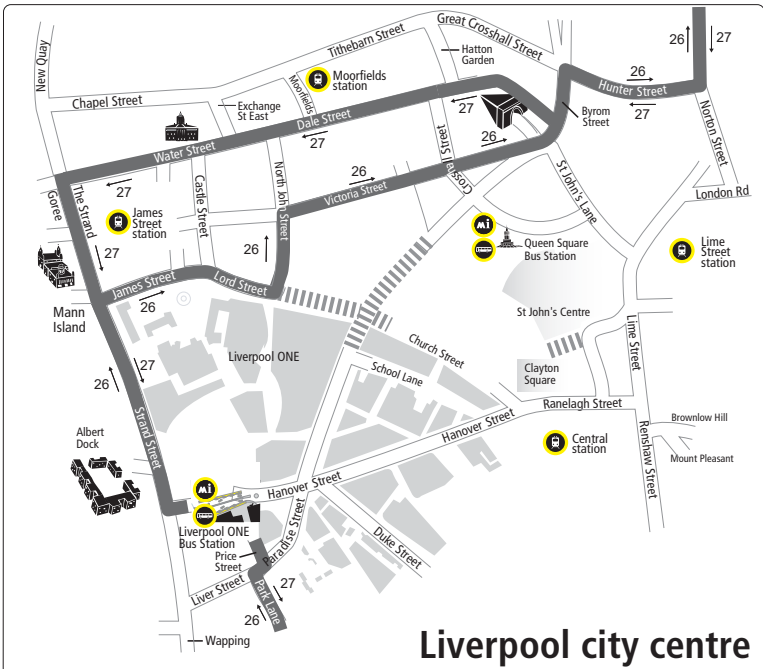

Please Note that journeys departing Liverpool ONE Bus Station from 2100 are re-routed through Liverpool. From Liverpool ONE Bus Station via Strand Street, The Strand, Georges Dock Gates, Chapel Street, Tithebarn Street, Great Crosshall Street, Hunter Street, St Anne Street (missing out James Street and Lord Street) then continue as route above.

Liverpool ONE Bus Station		0600	0630	0700	0730	0800	0830	0900	0930	1000	1030	1100	1120	1140
Princes Park Gates		0608	0639	0709	0739	0810	0840	0910	0940	1010	1041	1111	1131	1151
Kensington Sheil Road, Penlinken Drive		0620	0651	0721	0751	0822	0854	0924	0954	1024	1055	1125	1145	1205
Everton Valley		0629	0700	0730	0800	0831	0904	0934	1004	1036	1107	1137	1157	1217
Liverpool ONE Bus Station		0644	0715	0745	0815	0846	0919	0949	1019	1051	1123	1158	1218	1238

Code used on this page: ▶ - means this bus continues to and finishes at Prescot Road, Kelso Road at the time shown.

Routes 26 and 27: Liverpool - Sheil Road - Liverpool

See map below for the route within Liverpool city centre

Liverpool city centre

KEY

-  **SHEIL ROAD** Timetable Reference Point
-  Shopping
-  Merseyrail Station
-  Bus Station
-  Merseytravel Centre