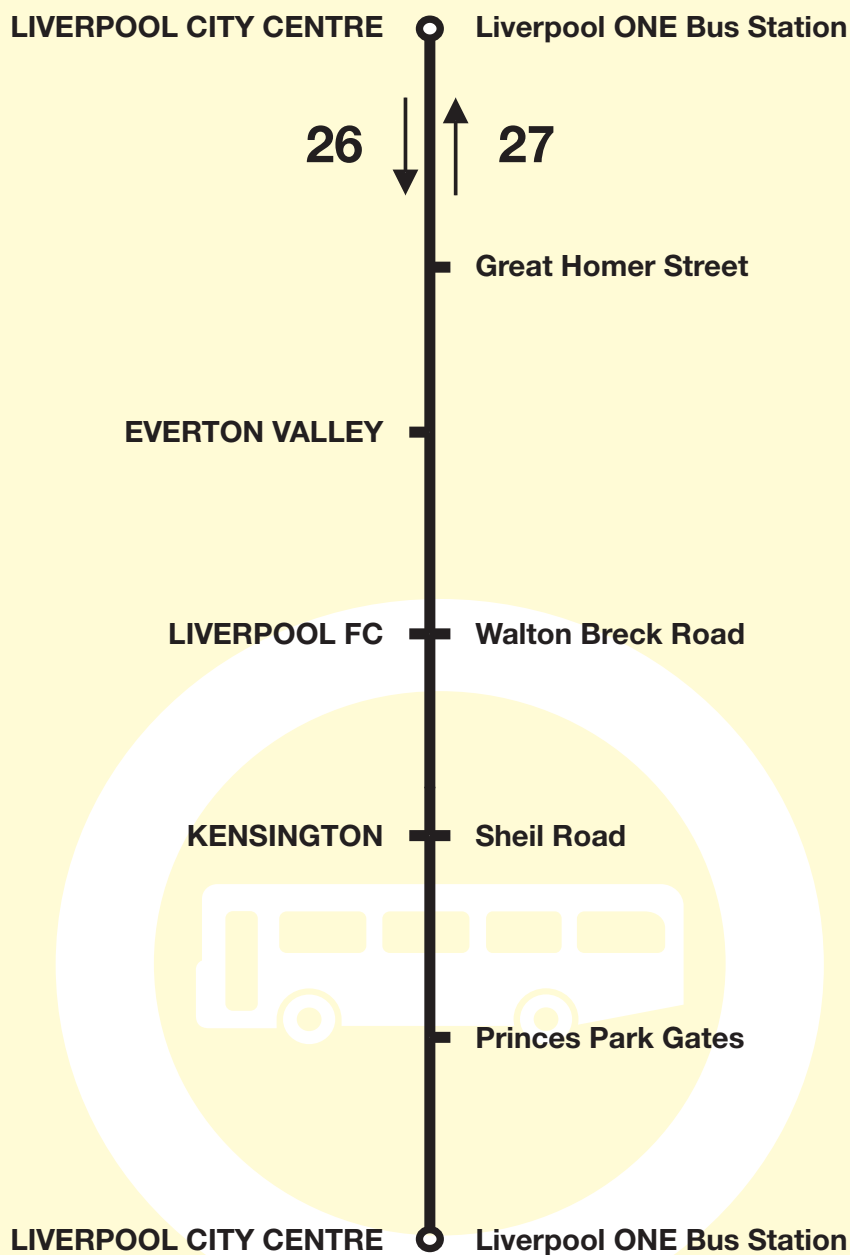

Bus timetable

26, 27

Liverpool - Sheil Road circulars

This service is provided by Arriva