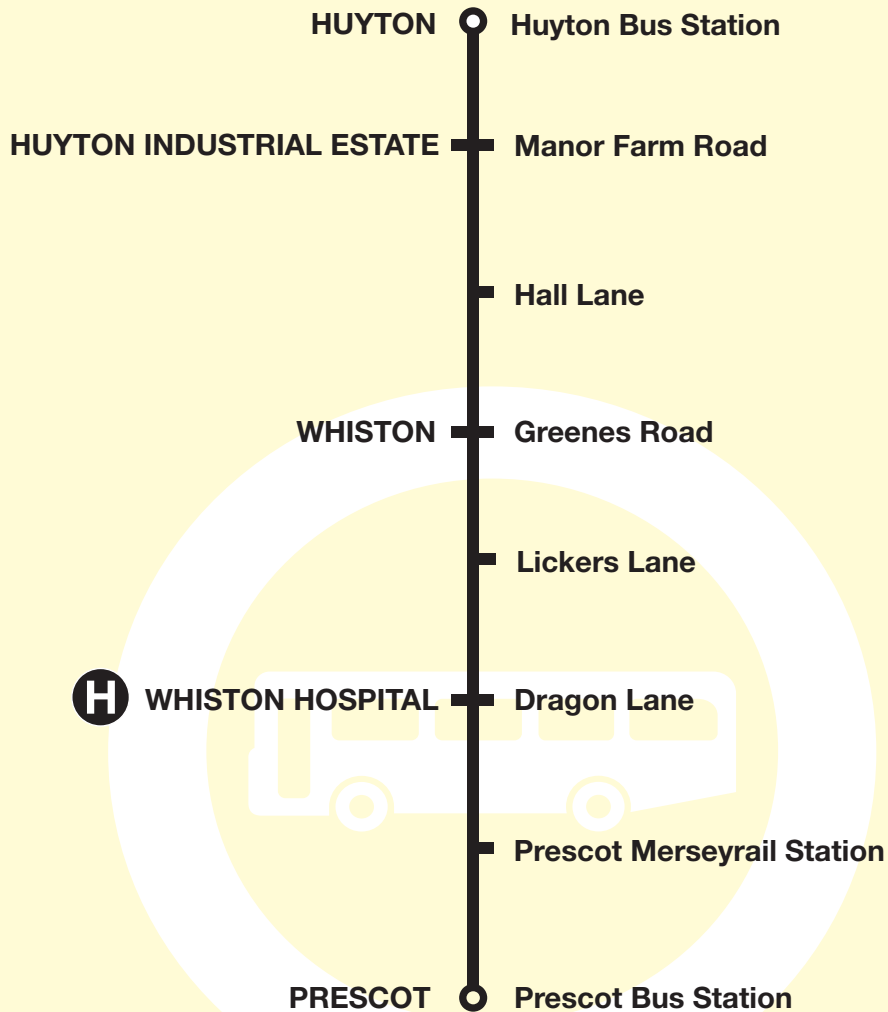

Bus timetable

248 Huyton - Prescot circular

This service is provided by Merseytravel