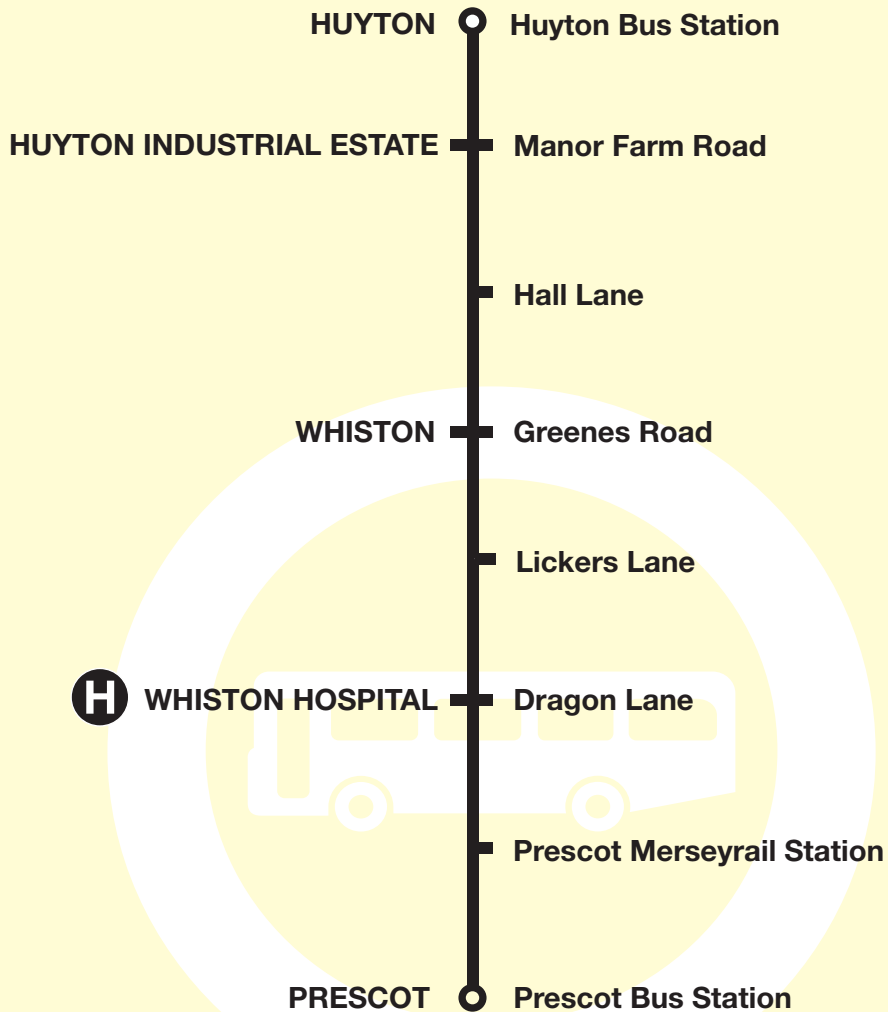

Bus timetable

248 Huyton - Prescot circular

This service is provided by Merseytravel