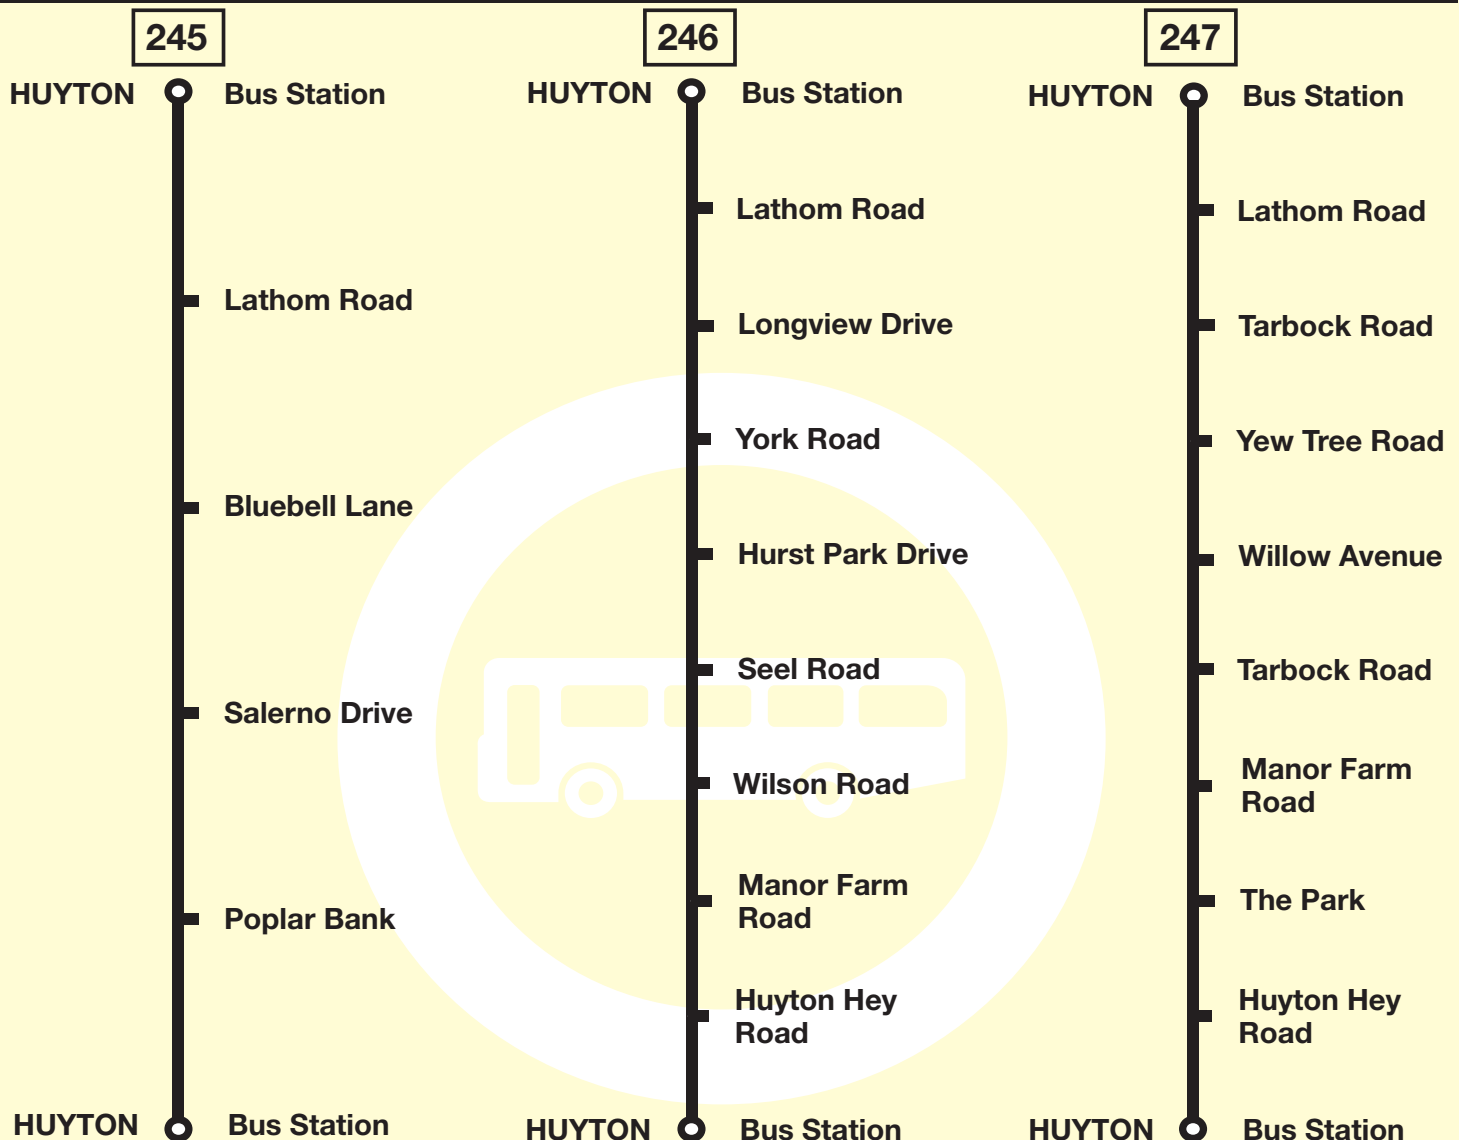

Bus timetable

245 Huyton Circular via Salerno Drive

246 Huyton Circular via Mosscroft and Manor Farm

247 Huyton Circular via Paramount Estate and Manor Farm

These services are provided by Merseytravel