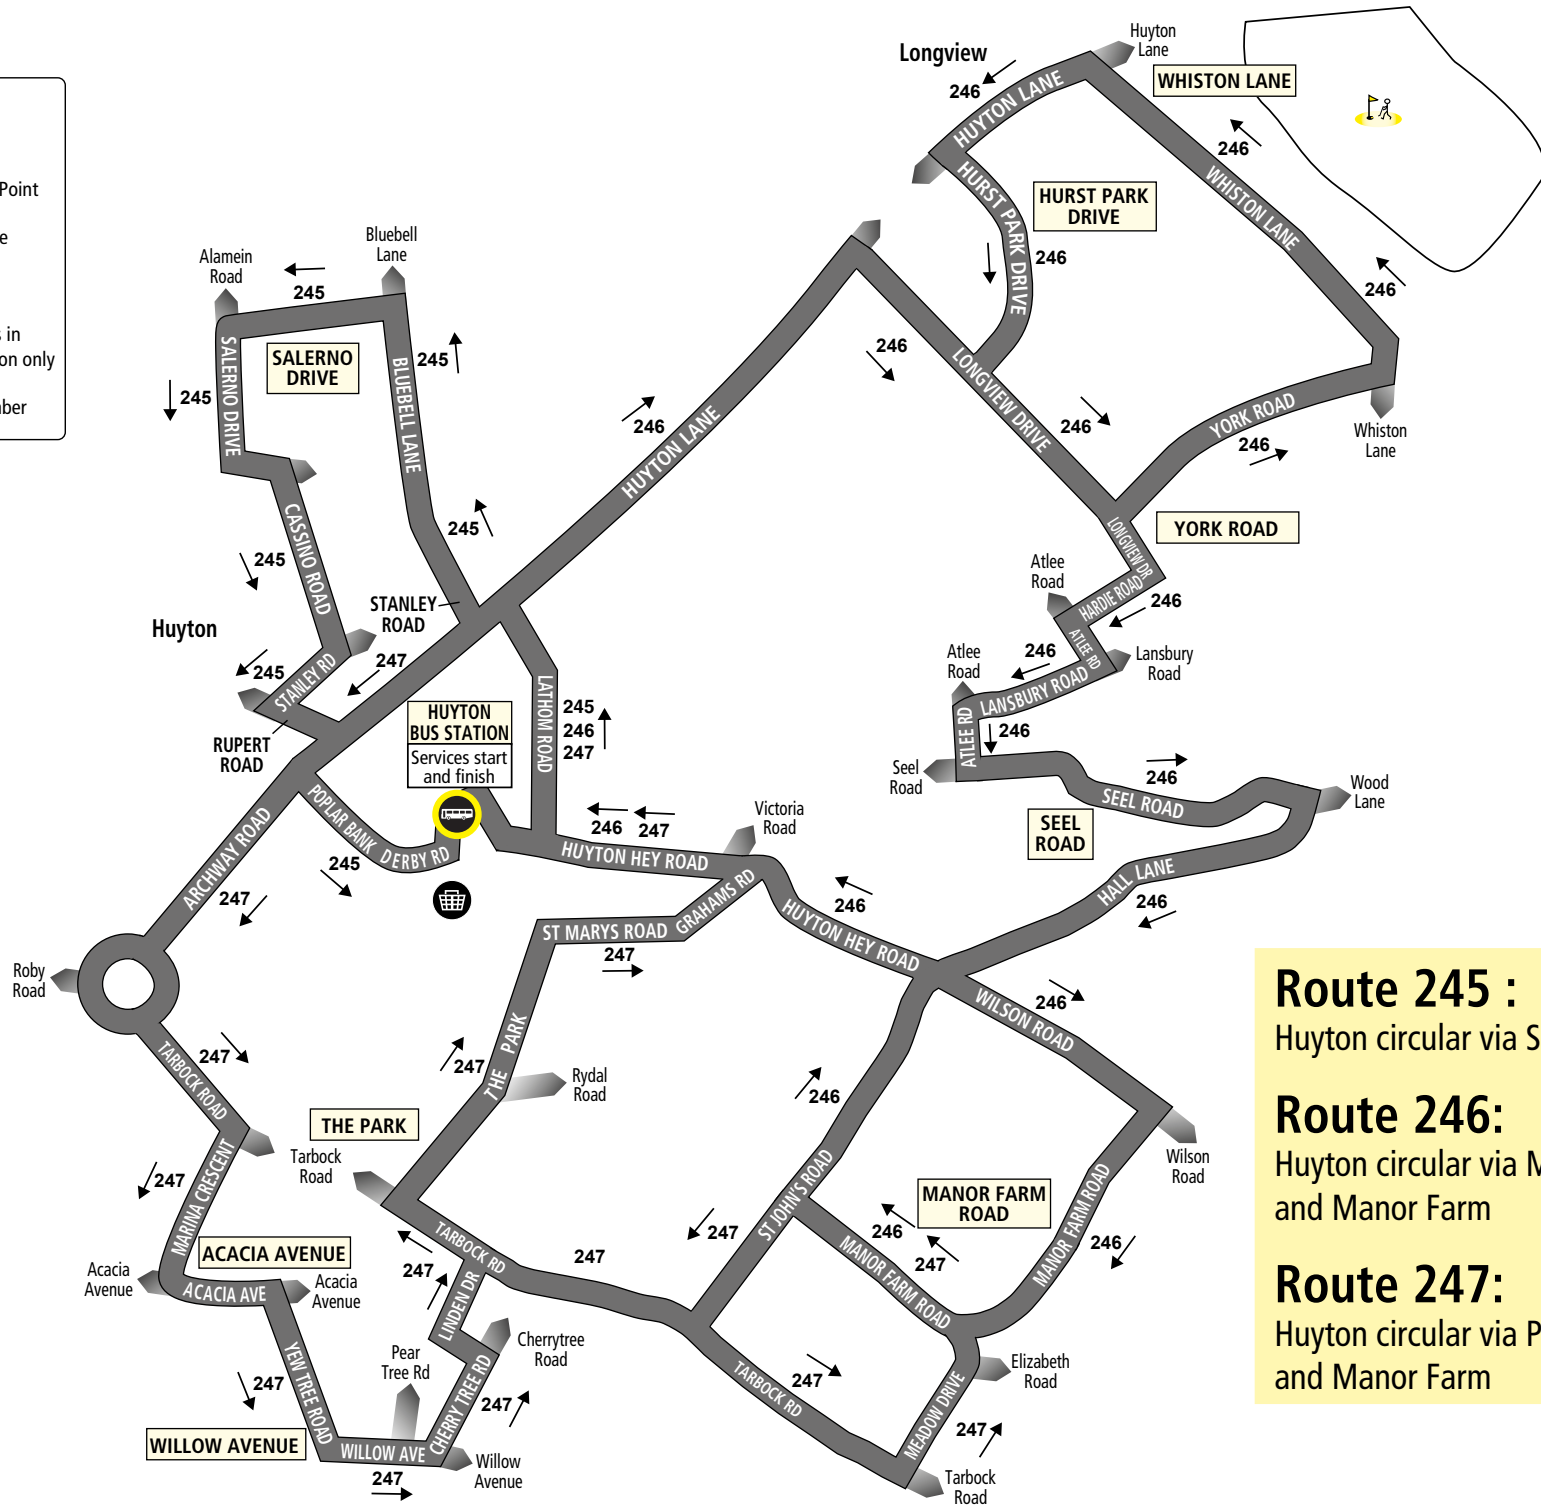

**Merseytravel
bus services**

Route descriptions

Route 245 from: HUYTON BUS STATION via Huyton Hey Road, Lathom Road, Huyton Lane, Stanley Road, Bluebell Lane, Salerno Drive, Cassino Road, Stanley Road, Rupert Road, Archway Road, Poplar Bank, Derby Road to HUYTON BUS STATION.

Route 246: from HUYTON BUS STATION via Huyton Hey Road, Lathom Road, Huyton Lane, Longview Drive, York Road, Whiston Lane, Huyton Lane, Hurst Park Drive, Longview Drive, Hardie Road, Atlee Road, Lansbury Road, Atlee Road, Seel Road, Hall Lane, Wilson Road, Manor Farm Road, St Johns Road, Huyton Hey Road to HUYTON BUS STATION.

**247****Huyton circular**
via Paramount Estate and Manor Farm**Merseytravel
bus service****Mondays to Saturdays**

Huyton Bus Station	1008		08		1708
Acacia Avenue, Marina Crescent	1014		14		1714
Willow Avenue, Pear Tree Road	1017	then at	17		1717
Manor Farm Primary Care Centre	1021	these	21	until	1721
The Park, Tarbock Road	1024	mins past	24		1724
Huyton Bus Station	1028		28		1728

Route 245 :
Huyton circular via Salerno Drive

Route 246:
Huyton circular via Mosscroft and Manor Farm

Route 247:
Huyton circular via Paramount Estate and Manor Farm