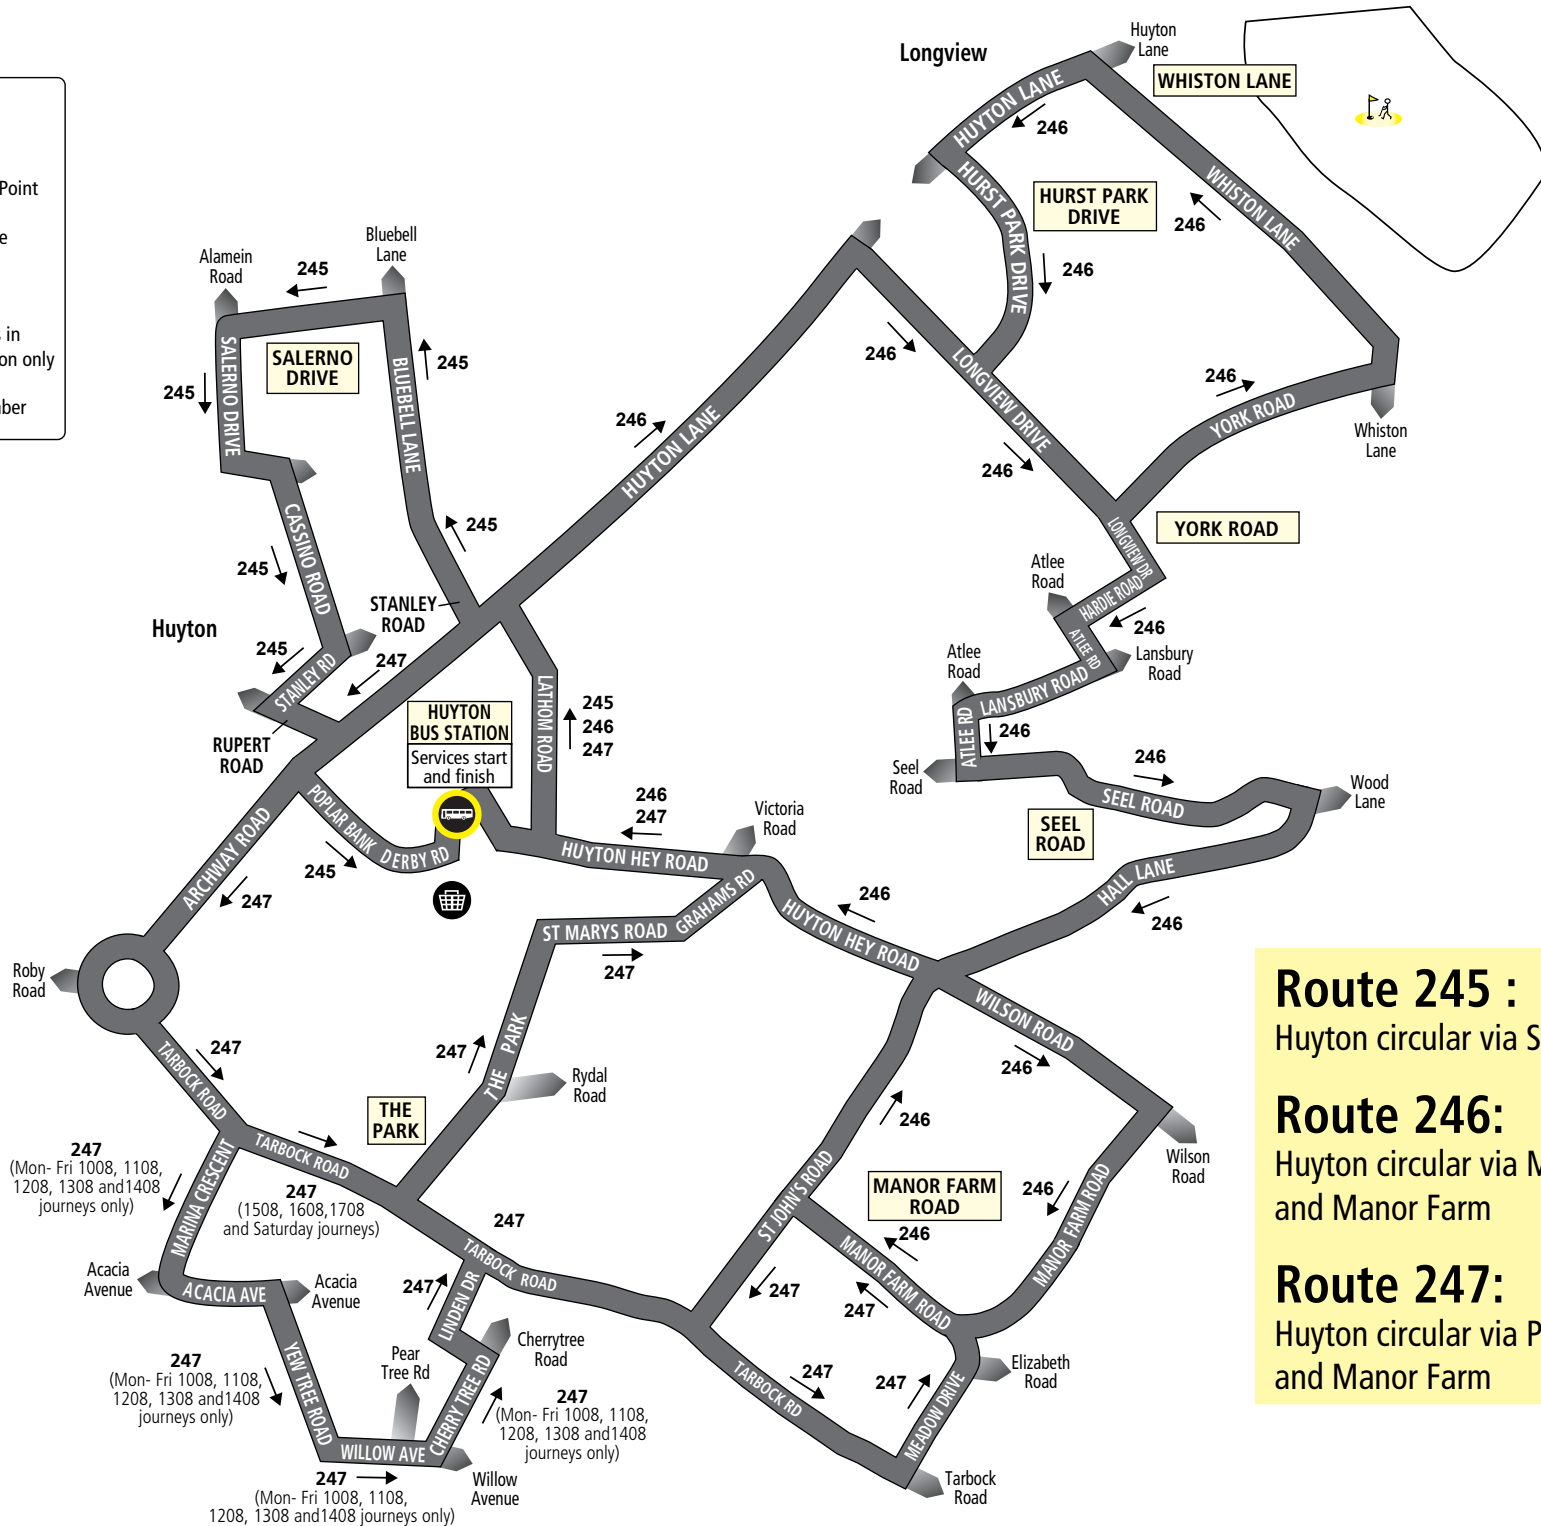

Route descriptions

Route 245 from: HUYTON BUS STATION via Huyton Hey Road, Lathom Road, Archway Road, Bluebell Lane, Salerno Drive, Cassino Road, Stanley Road, Rupert Road, Archway Road, Poplar Bank, Derby Road to HUYTON BUS STATION.

Route 246: from HUYTON BUS STATION via Huyton Hey Road, Lathom Road, Huyton Lane, Longview Drive, York Road, Whiston Lane, Huyton Lane, Hurst Park Drive, Longview Drive, Hardie Road, Atlee Road, Lansbury Road, Atlee Road, Seel Road, Hall Lane, Wilson Road, Manor Farm Road, St Johns Road, Huyton Hey Road to HUYTON BUS STATION.

247 Huyton circular

via Manor Farm

Merseytravel
bus service

Saturdays

		M		M		M
Huyton Bus Station		1008		08		1708
Manor Farm Road, Meadow Drive		1021	then at	21		1721
The Park, Tarbock Road		1024	these	24	until	1724
Huyton Bus Station		1028	mins past	28		1728

Route 245 :
Huyton circular via Salerno Drive

Route 246:
Huyton circular via Mosscroft and Manor Farm

Route 247:
Huyton circular via Paramount Estate and Manor Farm