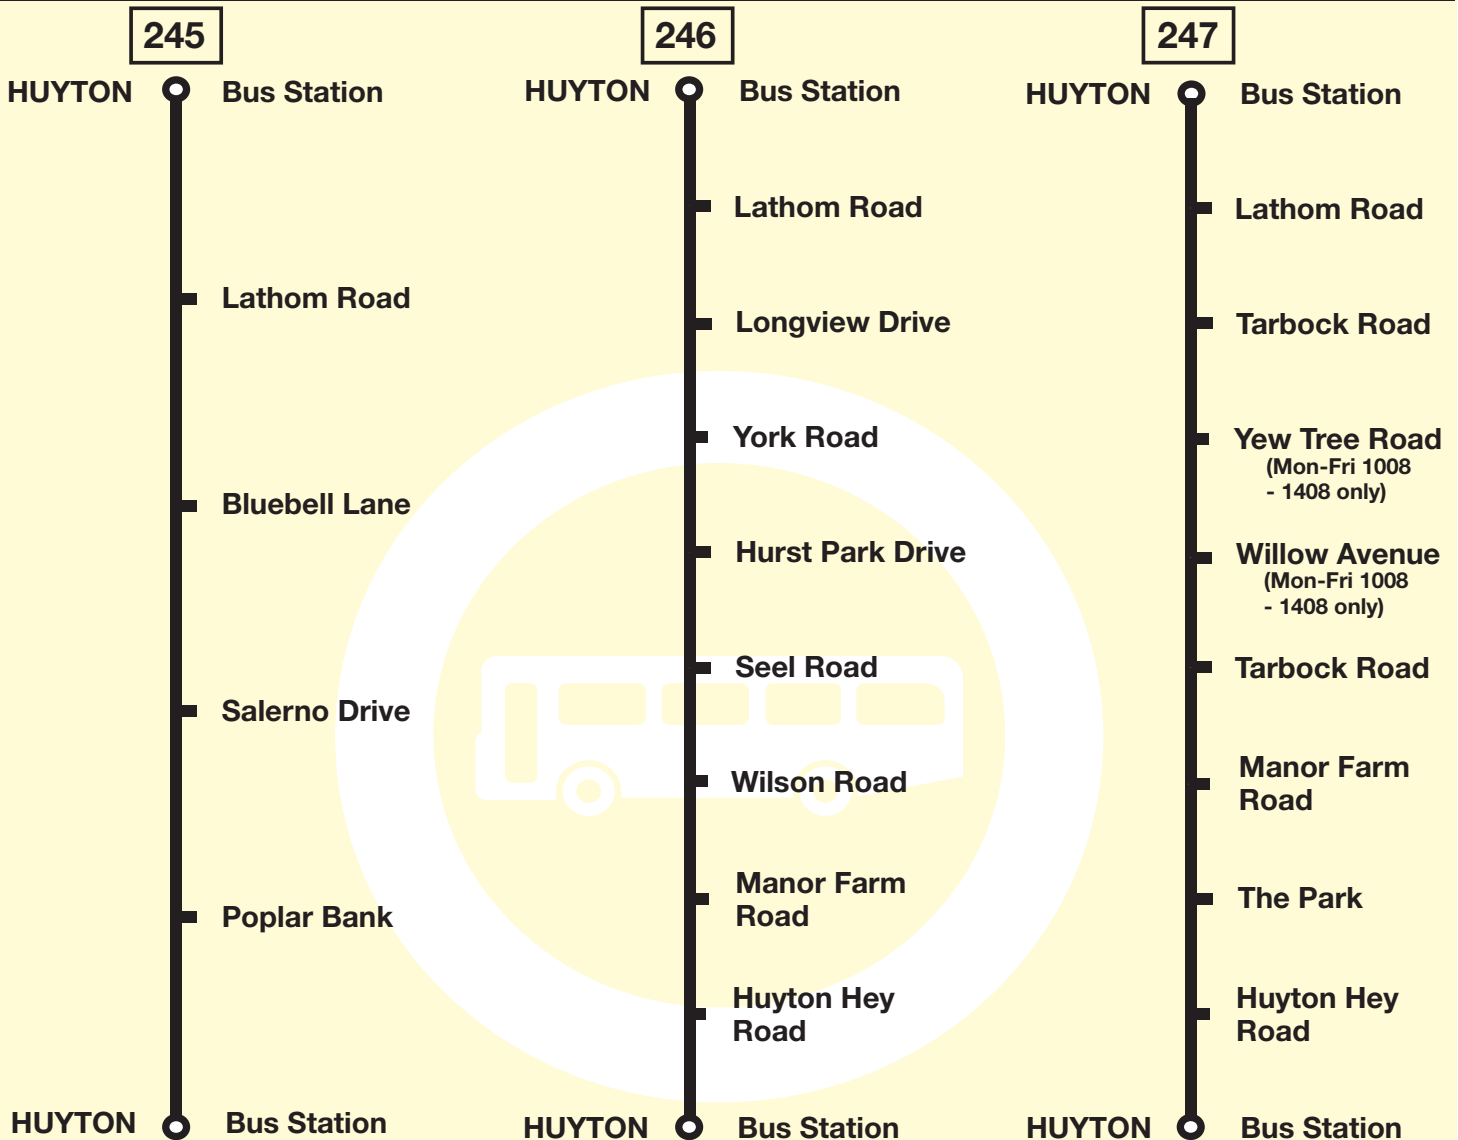

These services are provided by Merseytravel

What's changed?

The Monday to Friday 247 journeys departing from Huyton Bus Station at 1508, 1608 and 1708 and Saturday journeys do not serve Marina Crescent, Acacia Avenue, Yew Tree Road, Willow Avenue, Cherry Tree Road or Linden Drive. Instead these journeys continue along Tarbock Road to Meadow Drive. Times are otherwise unchanged.
Routes 245 and 246 are unaffected.

Route descriptions

Route 245 from: HUYTON BUS STATION via Huyton Hey Road, Lathom Road, Archway Road, Bluebell Lane, Salerno Drive, Cassino Road, Stanley Road, Rupert Road, Archway Road, Poplar Bank, Derby Road to HUYTON BUS STATION.

Route 247 (Monday - Friday): from HUYTON BUS STATION via Huyton Hey Road, Lathom Road, Archway Road, Tarbock Road, Marina Crescent, Acacia Avenue, Yew Tree Road, Willow Avenue, Cherry Tree Road, Linden Drive, Tarbock Road, Meadow Drive, Manor Farm Road, St Johns Road, Tarbock Road, The Park, St Mary's Road, Graham's Road, Huyton Hey Road to HUYTON BUS STATION.

Route 245 :
Huyton circular via Salerno Drive

Route 246:
Huyton circular via Mosscroft and Manor Farm

Route 247:
Huyton circular via Paramount Estate and Manor Farm