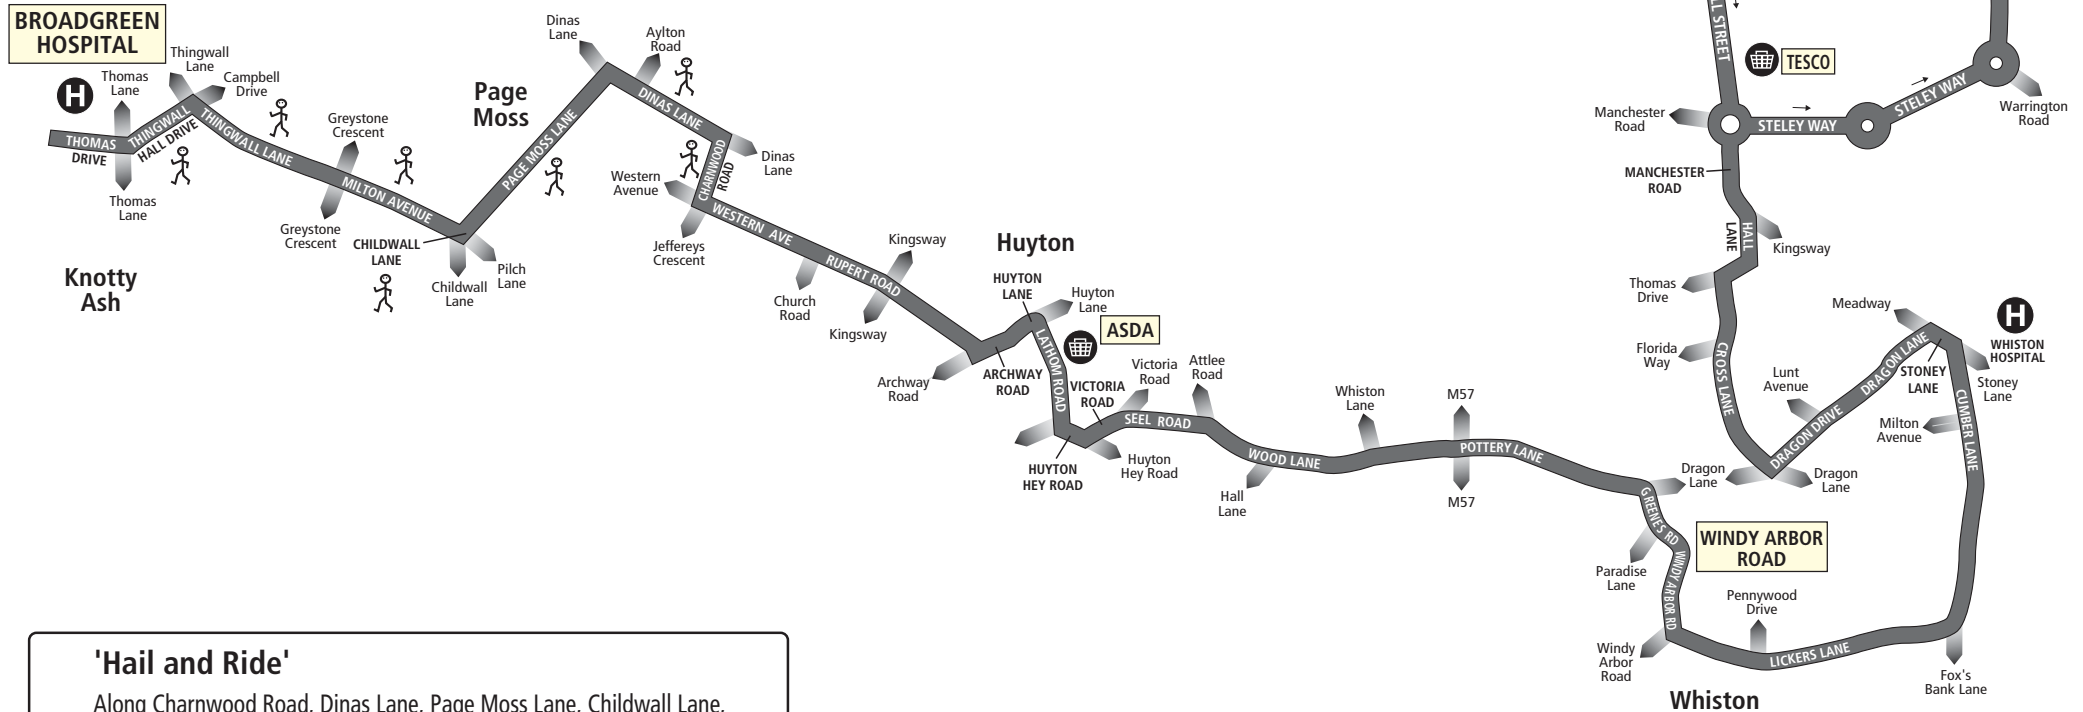

**Route 239 between Prescot and Broadgreen Hospital from:** PRESCOT (SEWELL STREET) via Manchester Road, Hall Lane, Cross Lane, Dragon Drive, Dragon Lane, Stoney Lane, Cumber Lane, Lickers Lane, Windy Arbor Road, Greenes Road, Pottery Lane, Wood Lane, Seel Road, Victoria Road, Huyton Hey Road, Lathom Road, Archway Road, Rupert Road, Western Avenue, Charnwood Road, Dinas Lane, Page Moss Lane, Childwall Lane, Milton Avenue, Thingwall Lane, Thingwall Hall Drive, Thomas Drive (U-turn for Broadgreen Hospital) then **return** via Thomas Drive, Thingwall Hall Drive, Thingwall Lane, Milton Avenue, Childwall Lane, Page Moss Lane, Dinas Lane, Charnwood Road, Western Avenue, Rupert Road, Archway Road, Lathom Road, Huyton Hey Road, Victoria Road, Seel Road, Wood Lane, Pottery Lane, Greenes Road, Windy Arbor Road, Lickers Lane, Cumber Lane, Stoney Lane, Dragon Lane, Dragon Drive, Cross Lane, Hall Lane, Manchester Road, Steley Way, Warrington Road, High Street, Church Street, Prescot Bus Station, Sewell Street to PRESCOT (SEWELL STREET).

<b>Prescot</b> Tesco, Sewell Street		1550	1630	1710
<b>Whiston</b> Horseshoe Pub		1601	1641	1721
<b>Huyton</b> Asda, Lathom Road		1611	1651	1731
<b>Broadgreen Hospital</b> Thomas Drive		1625	1705	1745
<b>Broadgreen Hospital</b> Thomas Drive		1625	1705	-
<b>Huyton</b> Asda, Lathom Road		1640	1720	-
<b>Whiston</b> Windy Arbor Road		1650	1730	-
Prescot Bus Station		1703	1743	-
<b>Prescot</b> Tesco, Sewell Street		1705	1745	-

# Route 239:

Prescot - Broadgreen Hospital

**KEY**

-  ASDA Timetable Reference Point
-  Shopping Centre
-  Hospital
-  Hail and Ride

## 'Hail and Ride'

Along Charnwood Road, Dinas Lane, Page Moss Lane, Childwall Lane, Milton Avenue, Thingwall Lane and Thingwall Hall Drive, where there are no bus stops, you can 'Hail and Ride' Route 239.