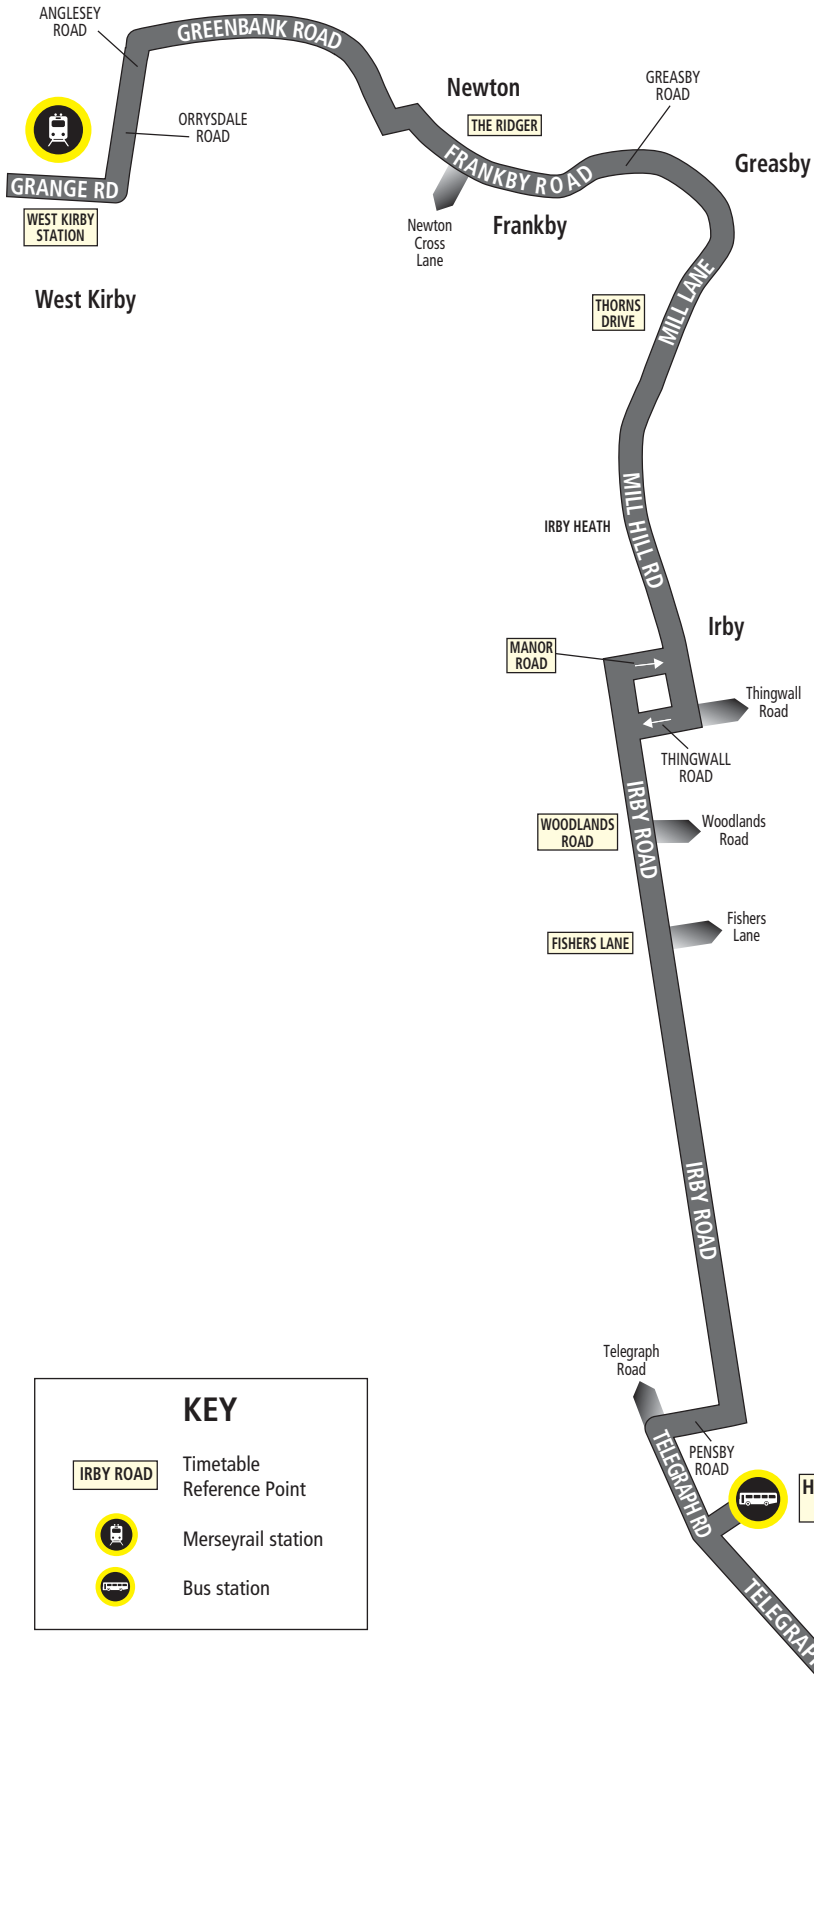

Route 22 West Kirby - Chester

Route X22 and the diversion for Calday Grammar School are not shown on this map. Please see pages 3 and 5 for the relevant route descriptions.

KEY	
	Timetable Reference Point
	Merseyrail station
	Bus station

GLEGG ARMS Merseytravel pre-paid tickets are valid in Merseyside only

County Boundary

Continues to Chester (See Route Description)