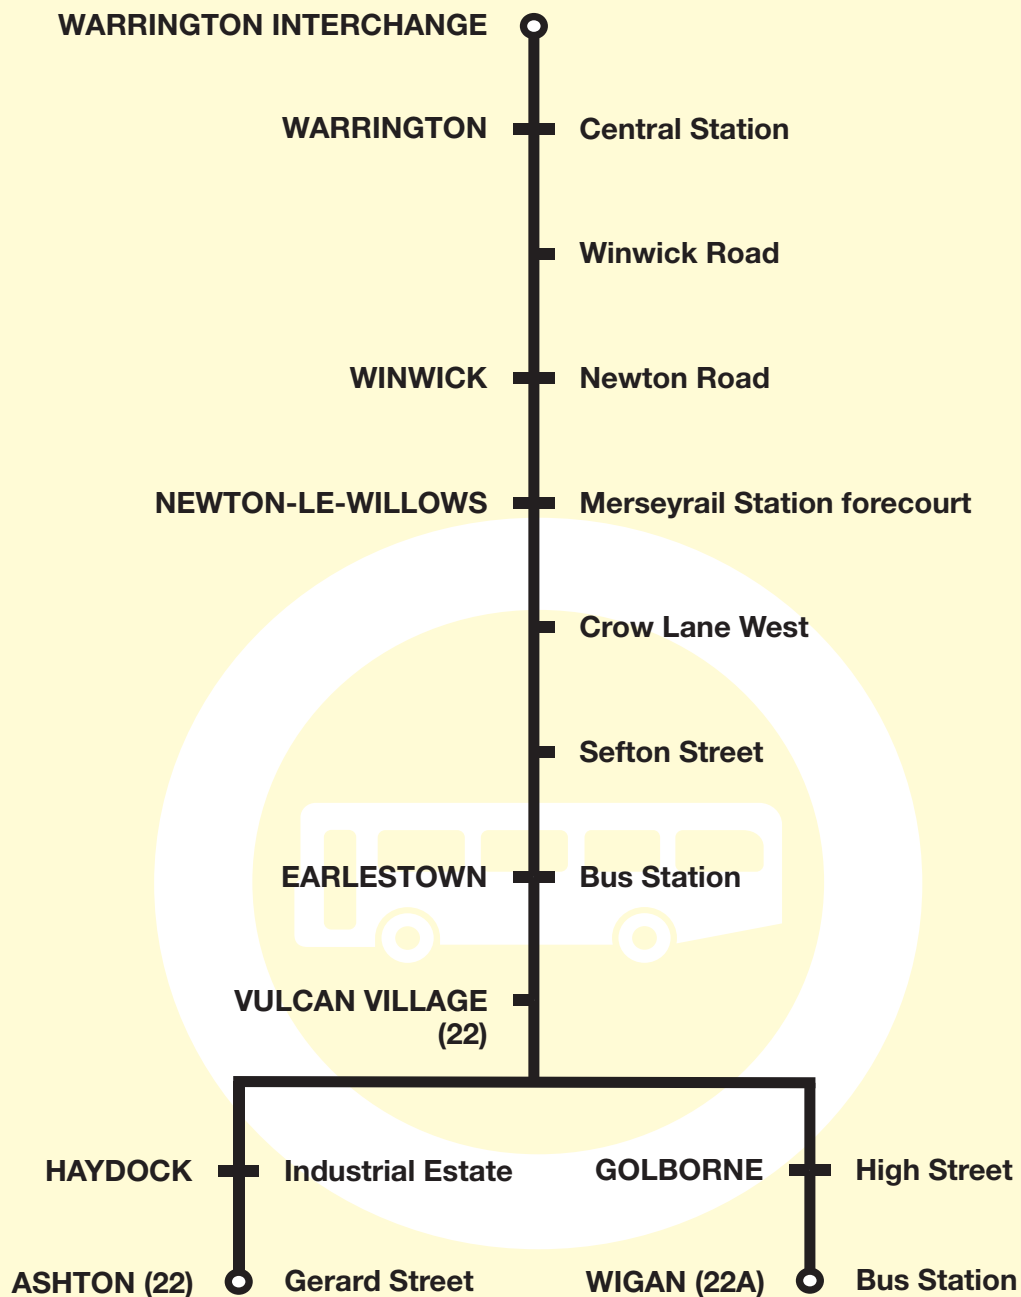

Bus timetable

22, 22A Warrington - Earlestown - Ashton or Wigan

These services are provided **Warrington's Own Buses**