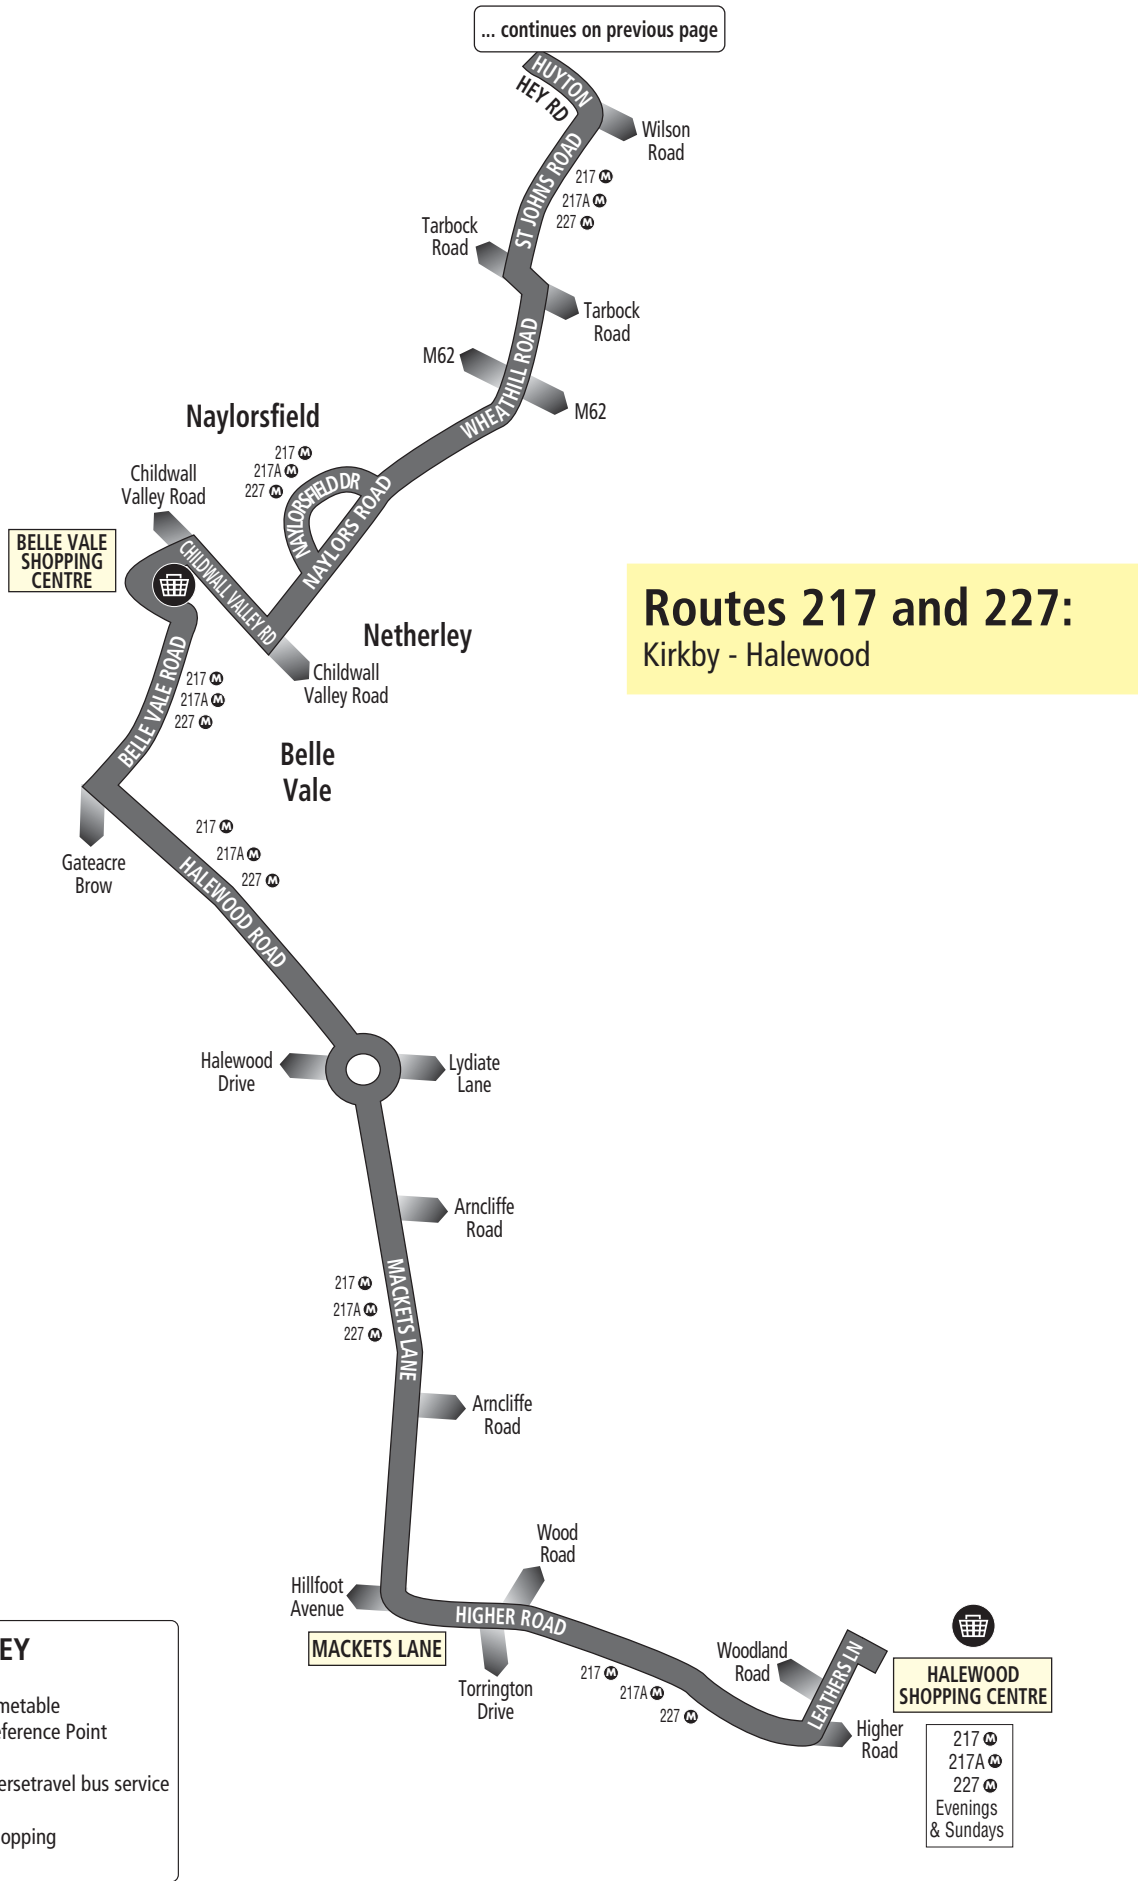

... continues on previous page

This page shows the Huyton to Halewood section of the route. See the previous page for the Kirkby to Huyton section of route.