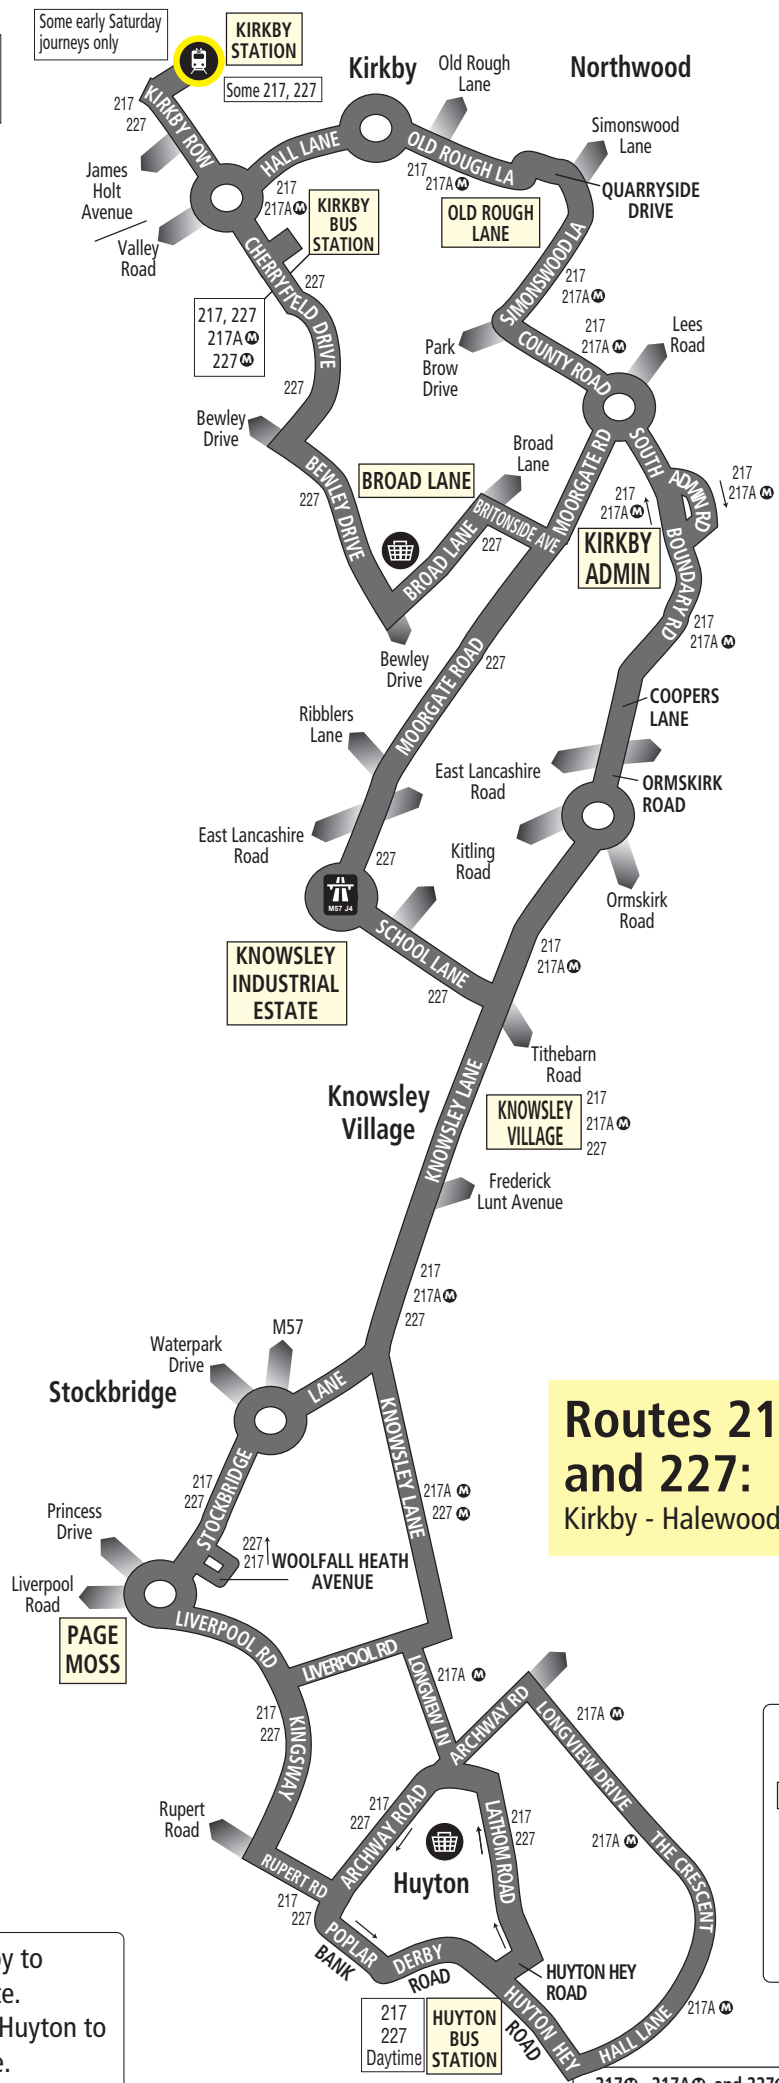

For early morning journeys from Bootle - see the route description on p.16

This page shows the Kirkby to Huyton section of the route. See the next page for the Huyton to Halewood section of route.

... 217, 217A and 227 continues on next page