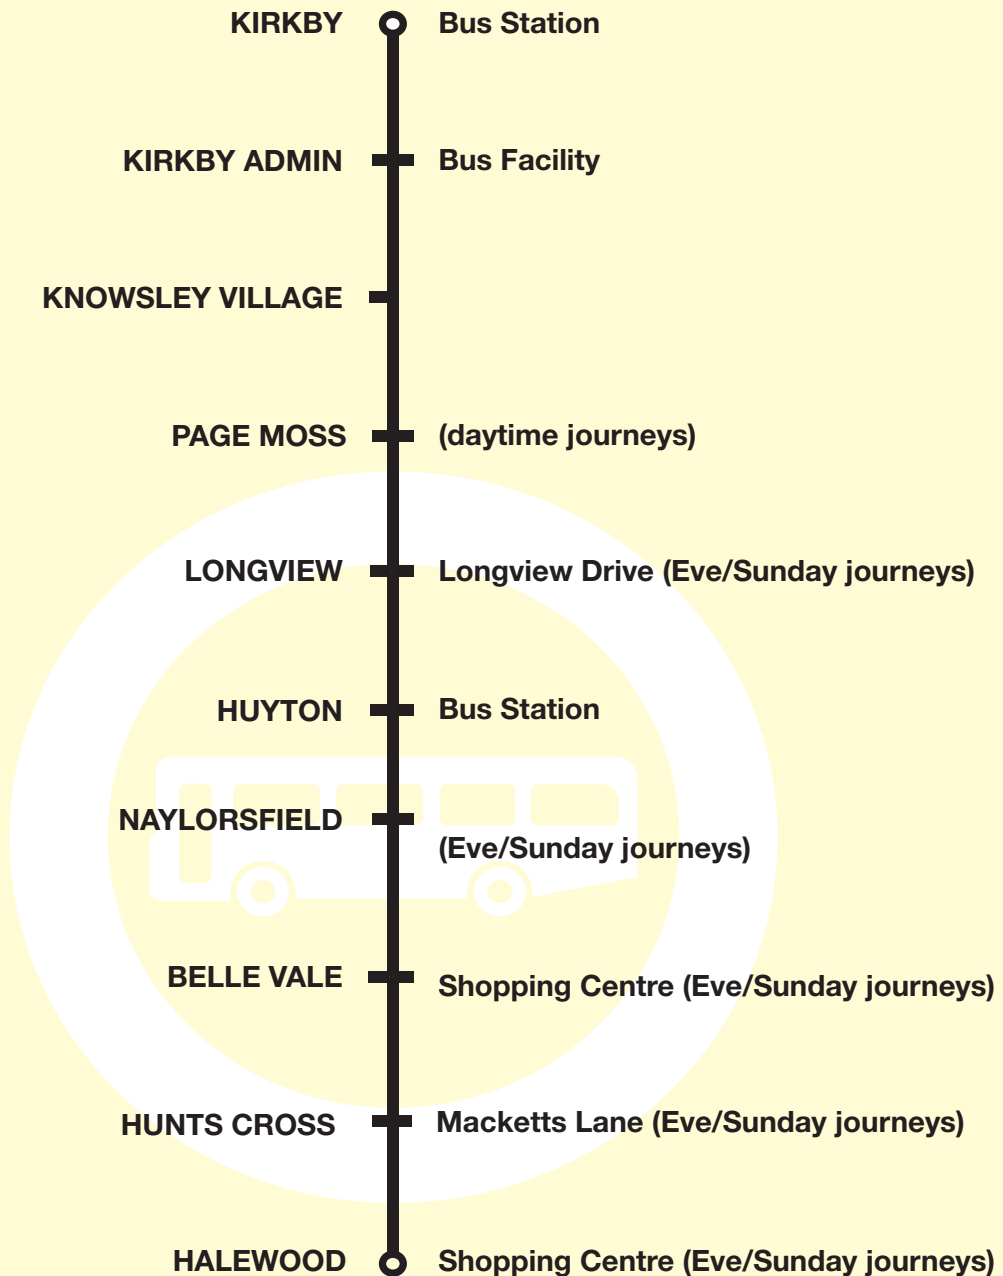

Valid from 30 August 2020

Bus timetable

217, 217A 227

(Bootle) Kirkby Bus Station - Huyton or Halewood

These services are provided by Stagecoach and Merseytravel

What's changed?

Service now runs as normal (as 19 January 2020 timetable).