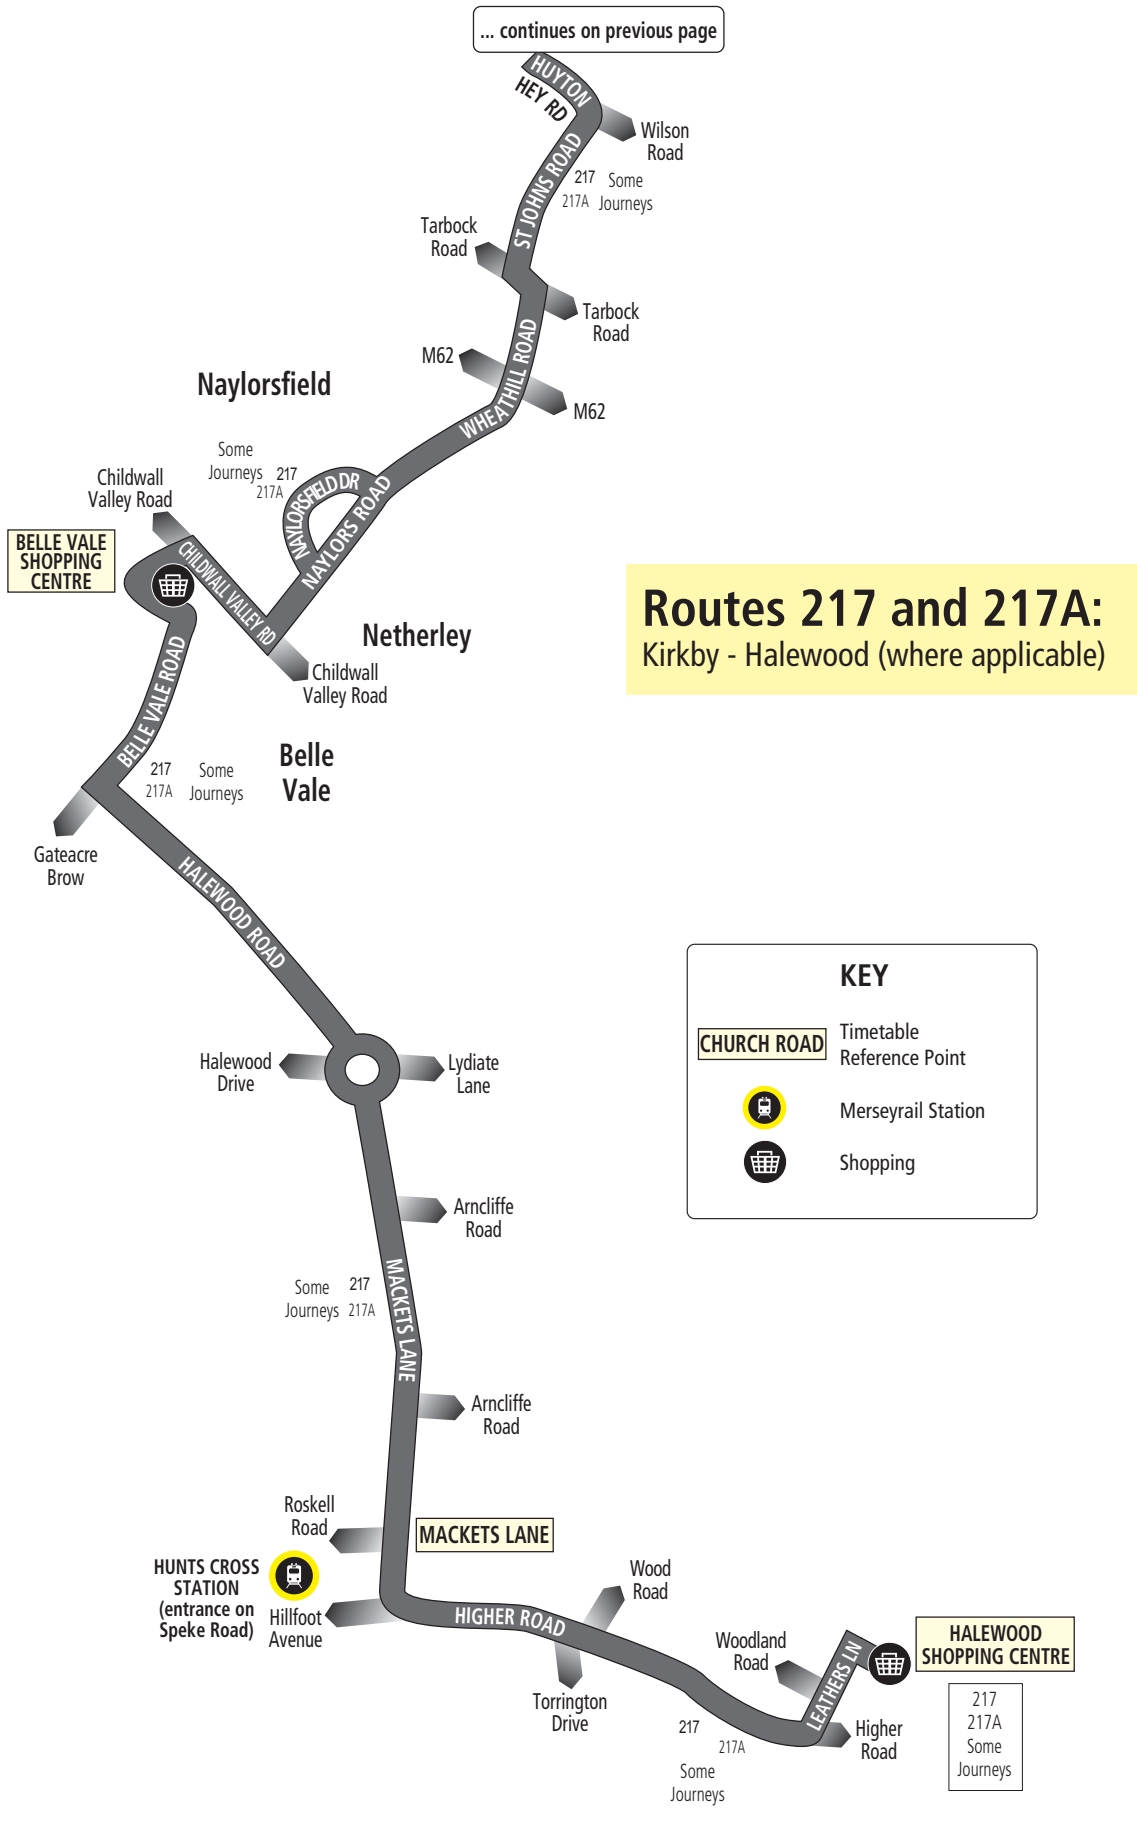

... continues on previous page

Routes 217 and 217A:
Kirkby - Halewood (where applicable)

This page shows the Huyton to Halewood section of the route. See the previous page for the Kirkby to Huyton section of route.