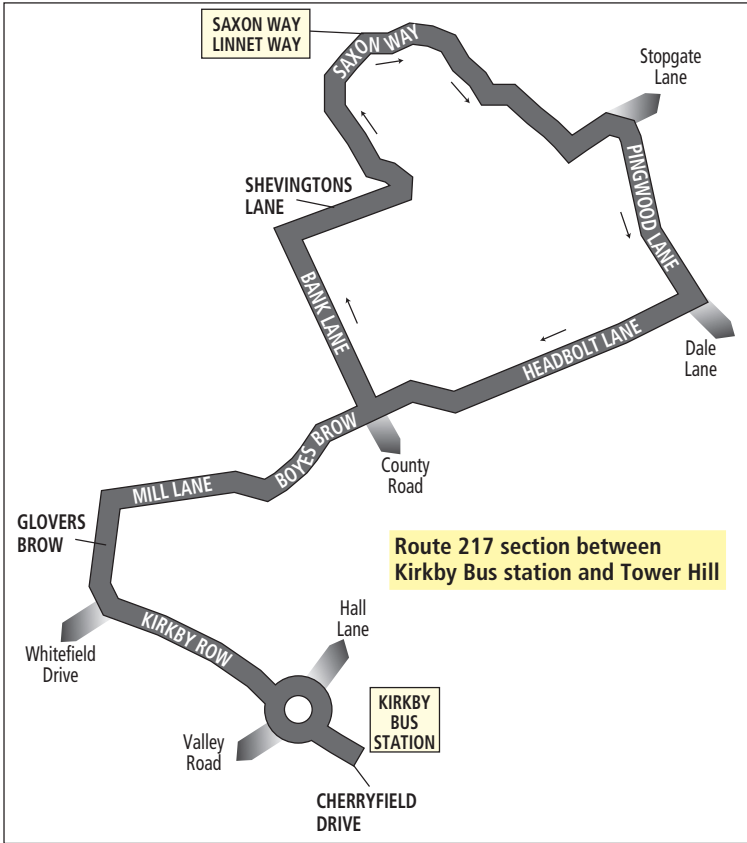

# Routes 217 and 217A:

Kirkby - Halewood

0621 Sat 217 journey from Belle Vale only

**KIRKBY STATION** 

For early morning journeys from Bootle - see the route description on page 3

See insert for journeys continuing to Tower Hill