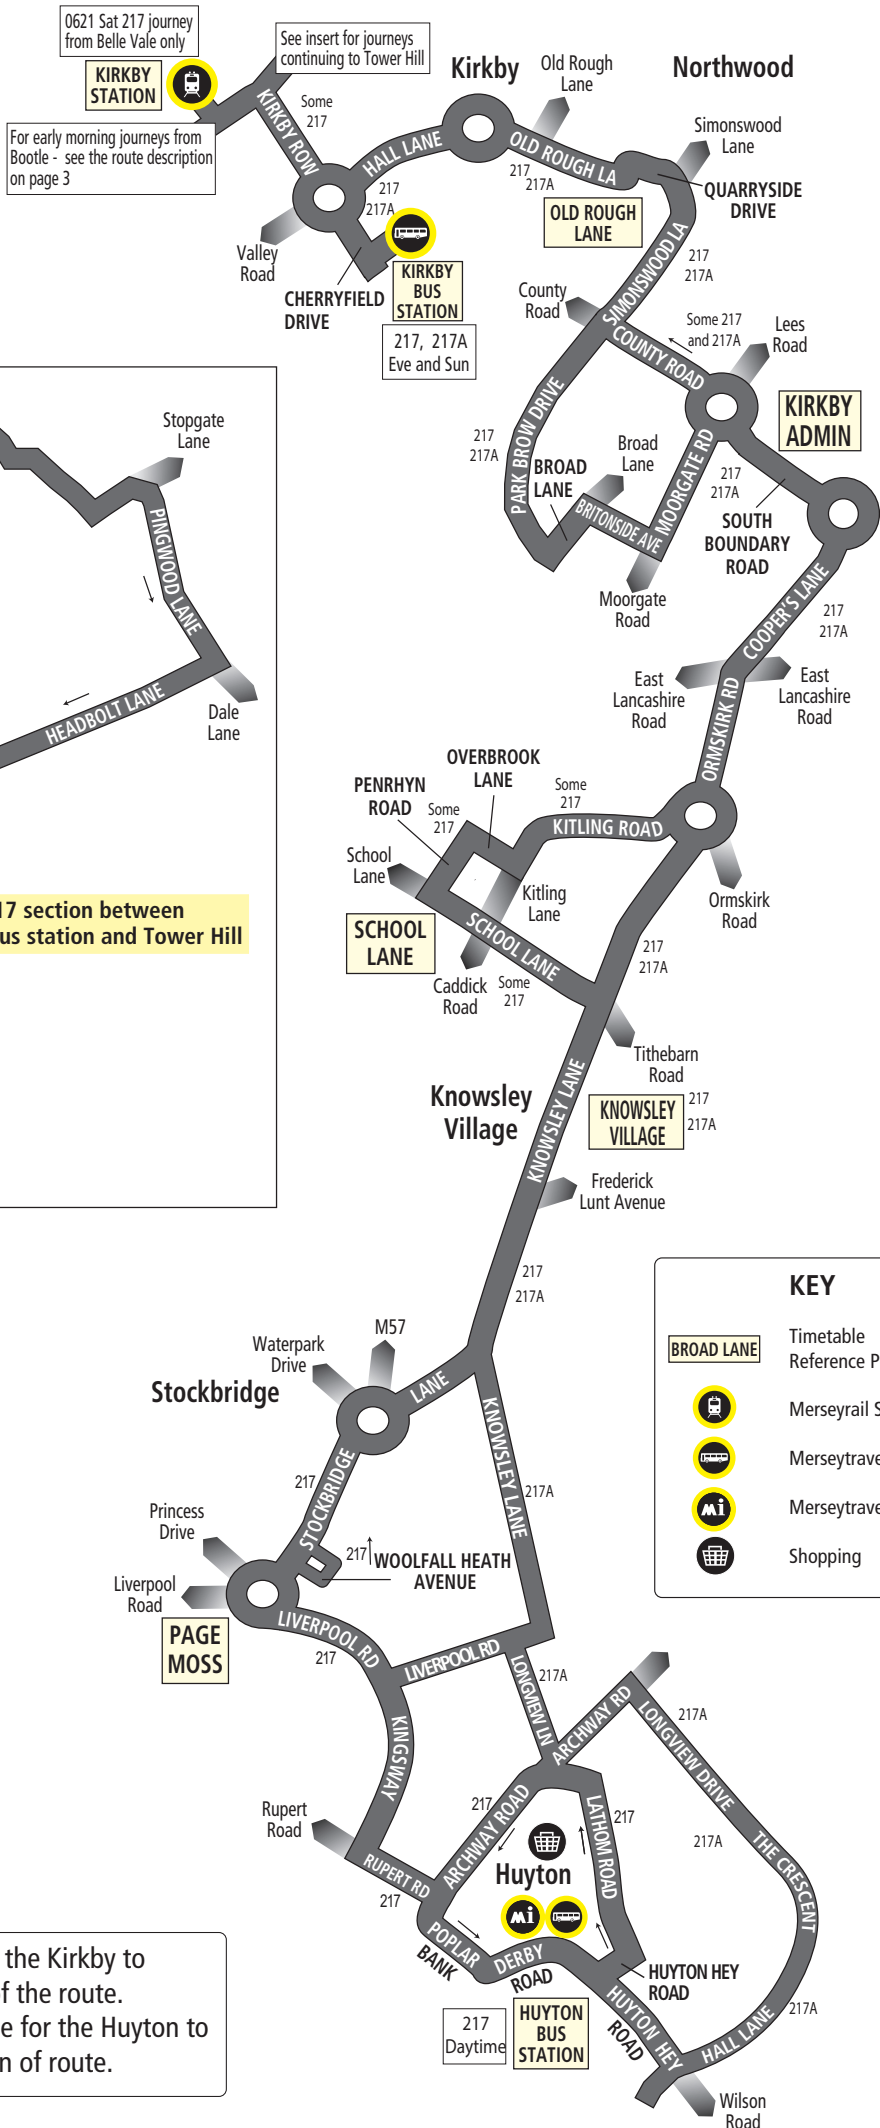

# Routes 217 and 217A:

Kirkby - Halewood

0621 Sat 217 journey from Belle Vale only

**KIRKBY STATION** 

For early morning journeys from Bootle - see the route description on page 3

See insert for journeys continuing to Tower Hill