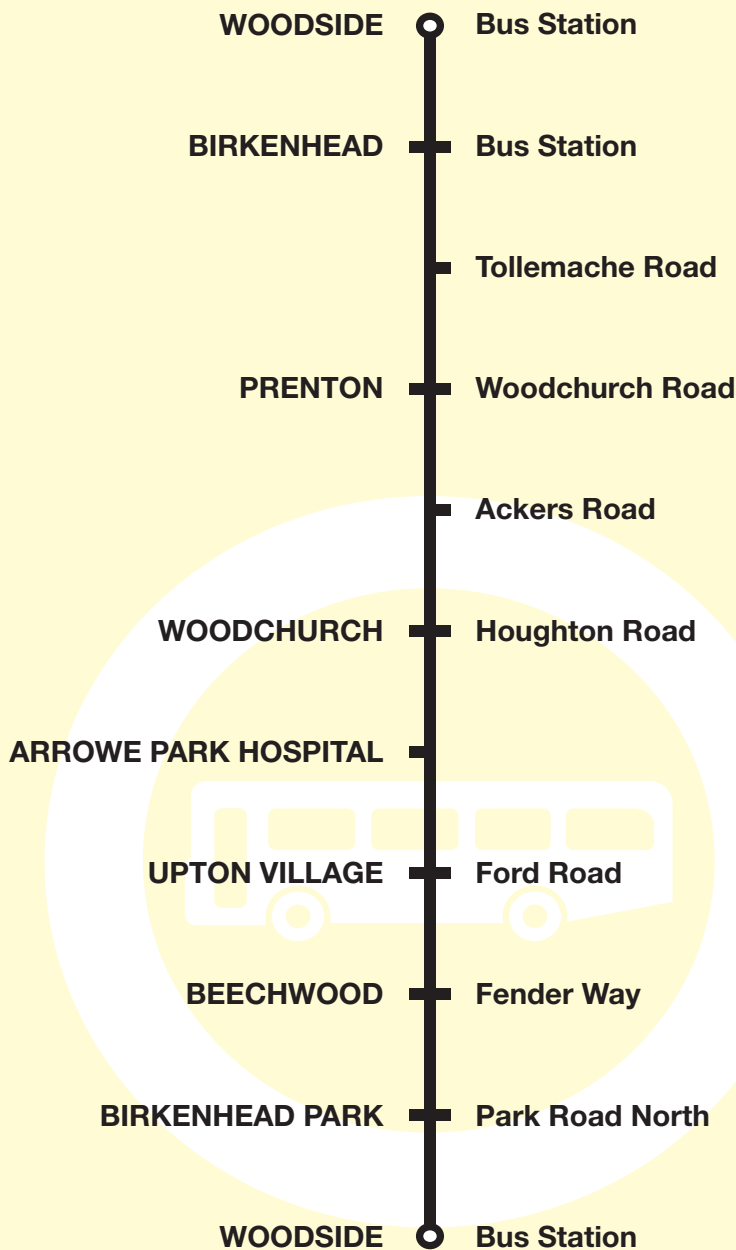

Bus timetable

216, 217

Birkenhead - Arrowe Park Hospital circulars

These services are provided by Merseytravel