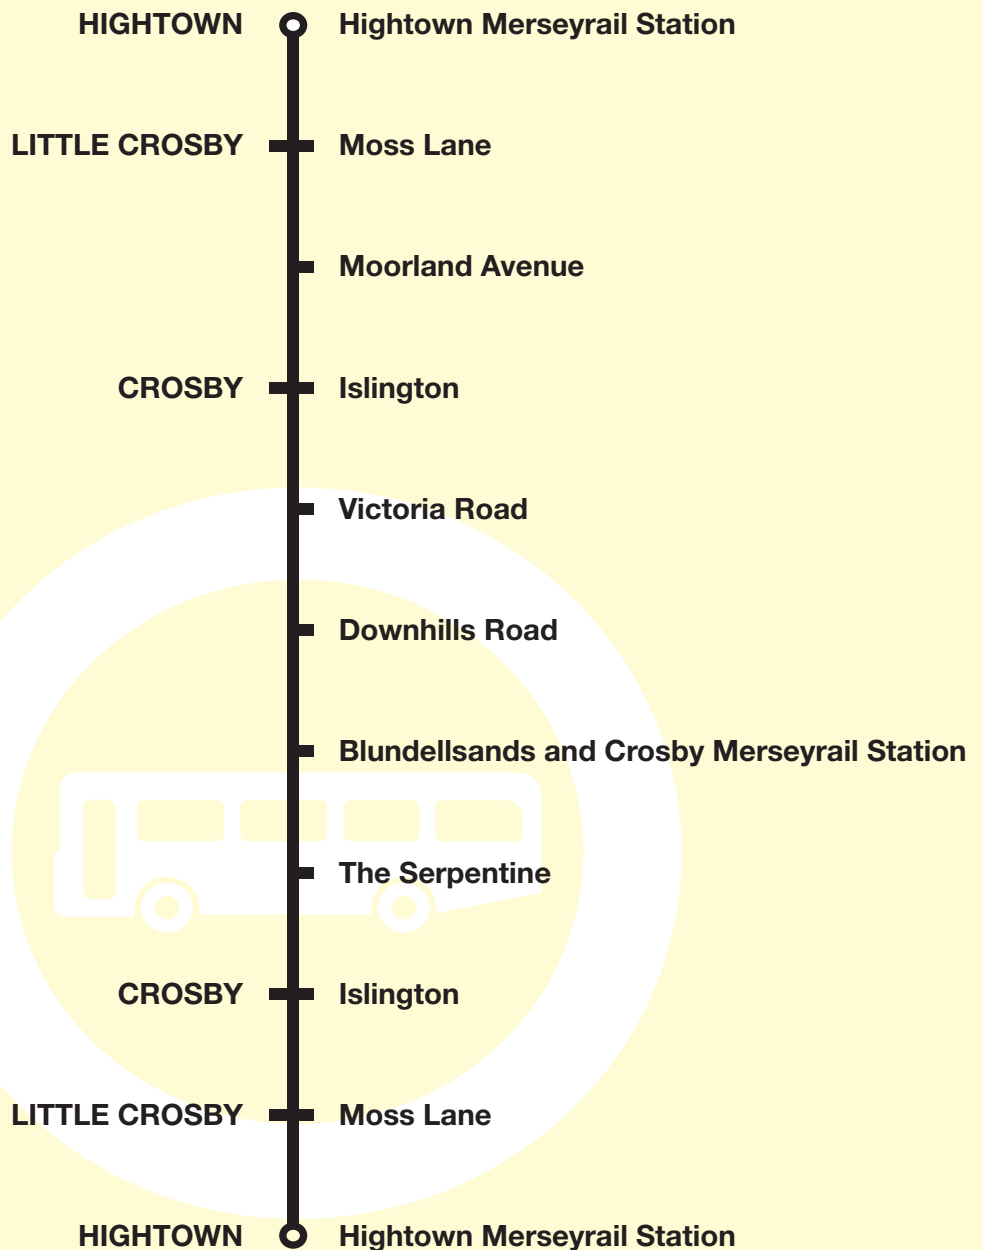

Bus timetable

206 Hightown - Blundellsands circular

This service is provided by Merseytravel