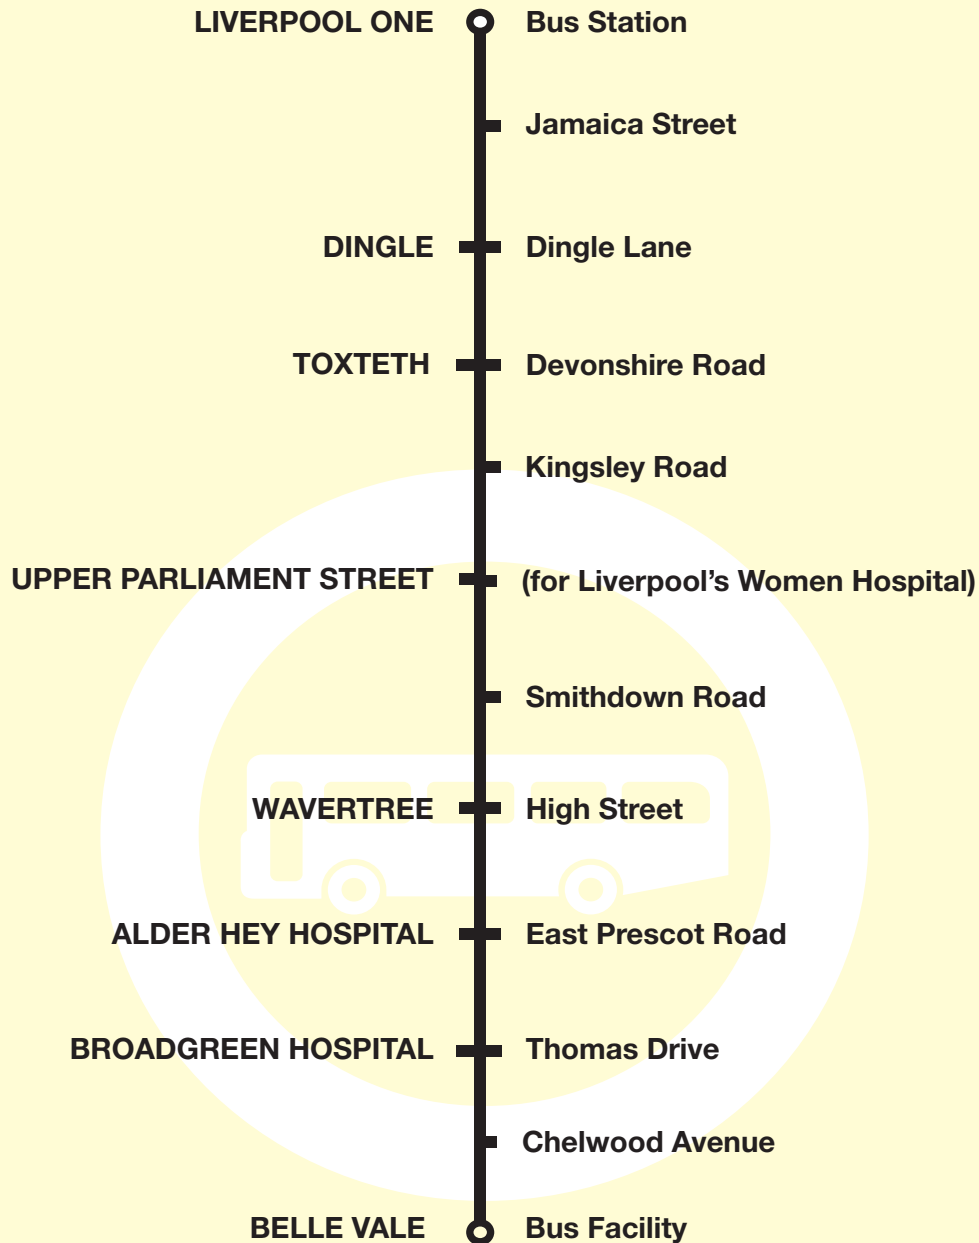

Valid from 30 August 2020

Bus timetable

204

Liverpool ONE Bus Station - Belle Vale Bus Facility

via Broadgreen and Alder Hey Hospitals

This service is provided by Stagecoach

What's changed?

Service now runs as normal (1 September 2019 timetable).

Any comments about this service?

If you've got any comments or suggestions about the services shown in this timetable, please contact the bus company who runs the service:

Stagecoach Merseyside

East Lancashire Road, Gillmoss, Liverpool, L11 0BB

Route from Liverpool ONE bus station to Belle Vale bus facility: from LIVERPOOL ONE BUS STATION via Price Street, Liver Street, Park Lane, Jamaica Street, Parliament Street, St James Place, Park Place, Warwick Street, Mill Street, Beloe Street, Dingle Mount, Dingle Lane, Belvidere Road, Kingsley Road, Upper Parliament Street, Smithdown Road, Gainsborough Road, Wellington Road, High Street, Lake Road, Mill Lane, Edge Lane Drive, Queens Drive, East Prescott Road, Brookside Avenue, Thomas Lane, Bowring Park Road, Chelwood Avenue, Childwall Valley Road, Hedgefield Road to BELLE VALE BUS FACILITY.

Route from Belle Vale bus facility to Liverpool ONE bus station: from BELLE VALE BUS FACILITY via Hedgefield Road, Childwall Valley Road, Chelwood Avenue, Bowring Park Road, Thomas Lane, Thomas Drive, Thomas Lane, Brookside Avenue, East Prescott Road, Queens Drive, Edge Lane Drive, Mill Lane, High Street, Wellington Road, Gainsborough Road, Smithdown Road, Upper Parliament Street, Kingsley Road, Belvidere Road, Dingle Lane, Dingle Mount, Beloe Street, Mill Street, Warwick Street, Park Place, St James Place, Parliament Street, Jamaica Street, Park Lane, Liver Street, Price Street to LIVERPOOL ONE BUS STATION.