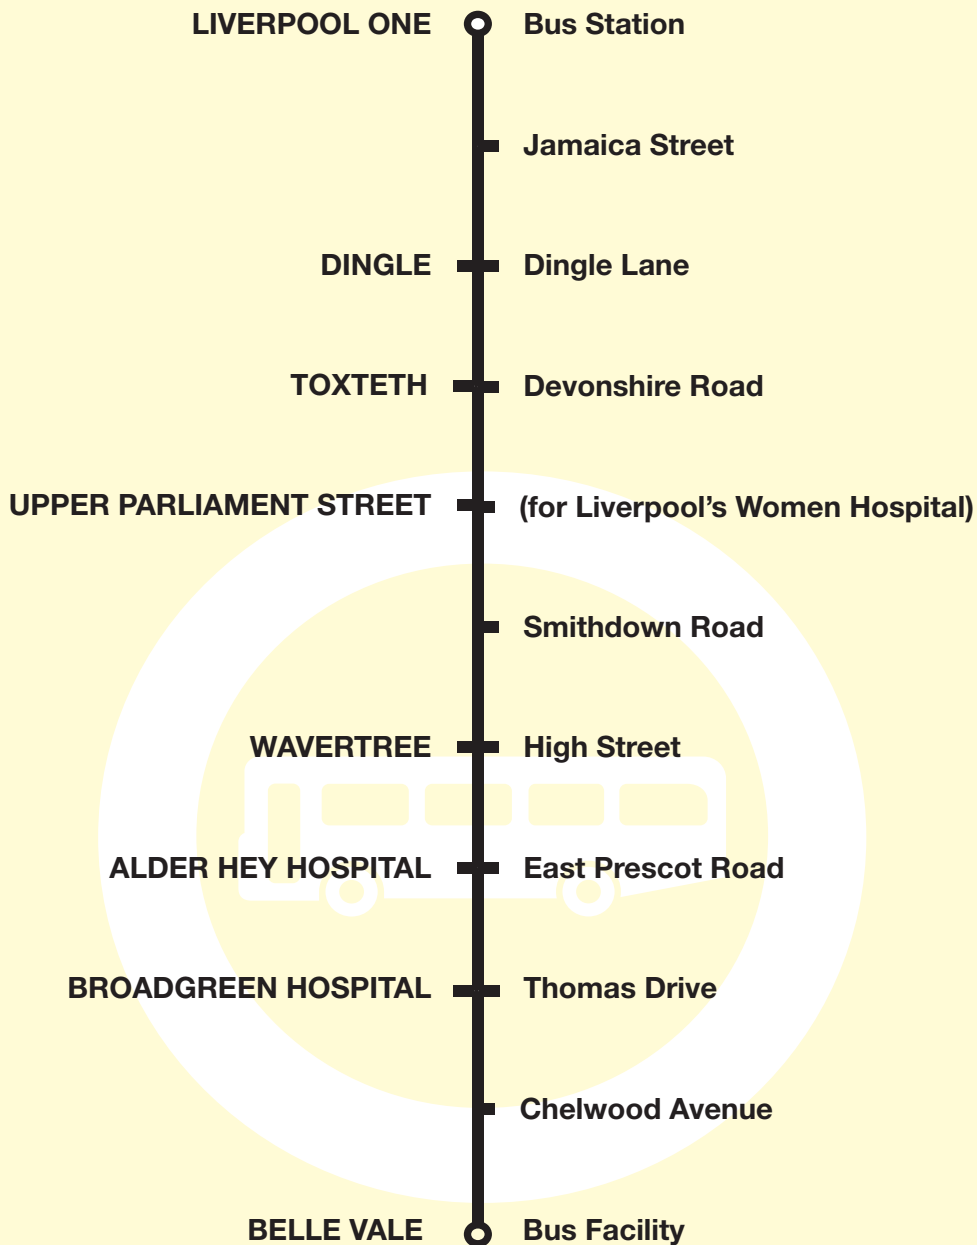

# Bus timetable

## Liverpool ONE Bus Station - Belle Vale Bus Facility

via Broadgreen and Alder Hey Hospitals

This service is provided by Merseytravel

**204****Liverpool ONE bus station - Belle Vale**  
via Alder Hey and Broadgreen Hospitals**Merseytravel**  
**bus service****Route Descriptions**

**Route from Liverpool ONE bus station to Belle Vale bus facility:** from LIVERPOOL ONE BUS STATION via Price Street, Liver Street, Park Lane, Jamaica Street, Parliament Street, St James Place, Park Place, Warwick Street, Mill Street, Beloe Street, Dingle Mount, Dingle Lane, Belvidere Road, Kinglsey Road, Upper Parliament Street, Smithdown Road, Gainsborough Road, Wellington Road, High Street, Lake Road, Mill Lane, Edge Lane Drive, Queens Drive, East Prescott Road, Brookside Avenue, Thomas Lane, Bowring Park Road, Chelwood Avenue, Childwall Valley Road, Hedgefield Road to BELLE VALE BUS FACILITY.

This service is operated by Arriva on behalf of Merseytravel

**204****Belle Vale - Liverpool ONE bus station**  
via Broadgreen and Alder Hey Hospitals**Merseytravel**  
**bus service**

**Route from Belle Vale bus facility to Liverpool ONE bus station:** from BELLE VALE BUS FACILITY via Hedgefield Road, Childwall Valley Road, Chelwood Avenue, Bowring Park Road, Thomas Lane, Thomas Drive, Thomas Lane, Brookside Avenue, East Prescott Road, Queens Drive, Edge Lane Drive, Mill Lane, High Street, Wellington Road, Gainsborough Road, Smithdown Road, Upper Parliament Street, Mulgrave Street, Princess Avenue, Belvidere Road, Dingle Lane, Dingle Mount, Beloe Street, Mill Street, Warwick Street, Park Place, St James Place, Parliament Street, Jamaica Street, Park Lane, Liver Street, Price Street to LIVERPOOL ONE BUS STATION.