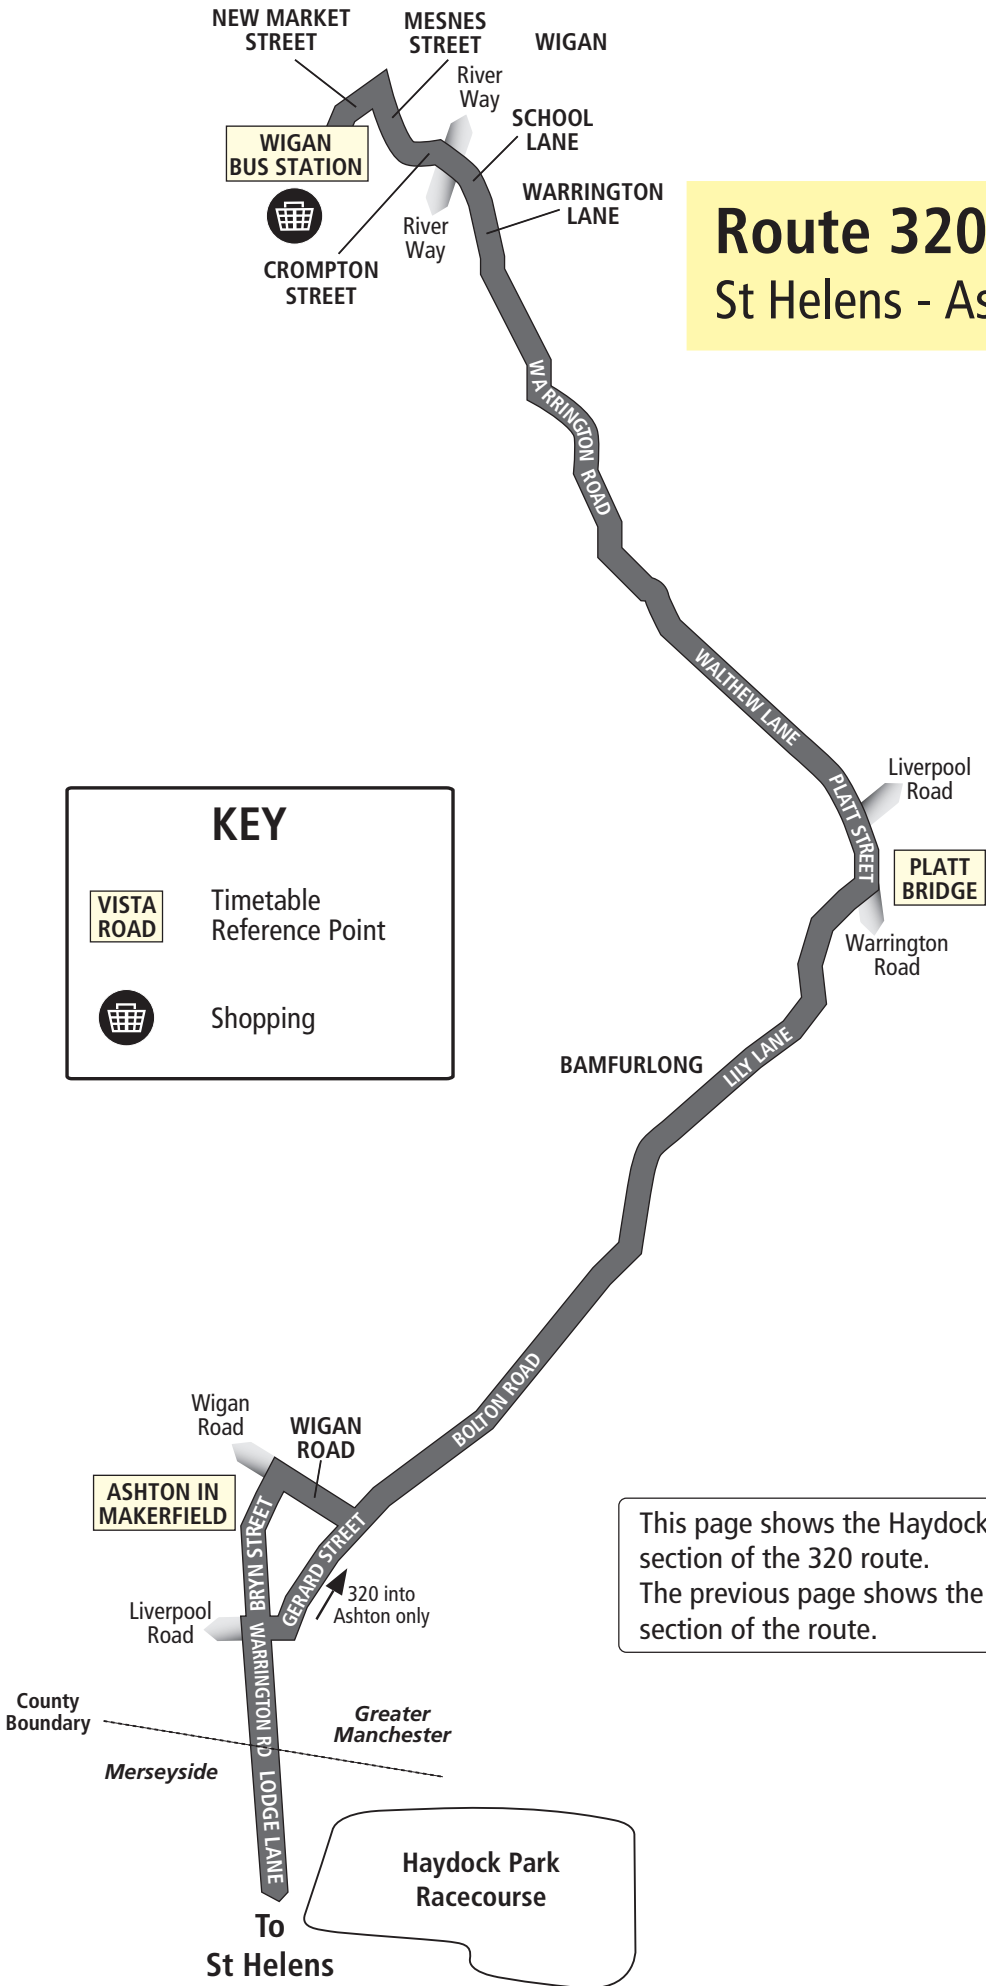

Route 320: St Helens - Ashton or Wigan

KEY

- **VISTA ROAD** Timetable Reference Point
- Shopping

This page shows the Haydock to Ashton or Wigan section of the 320 route. The previous page shows the St Helens to Haydock section of the route.