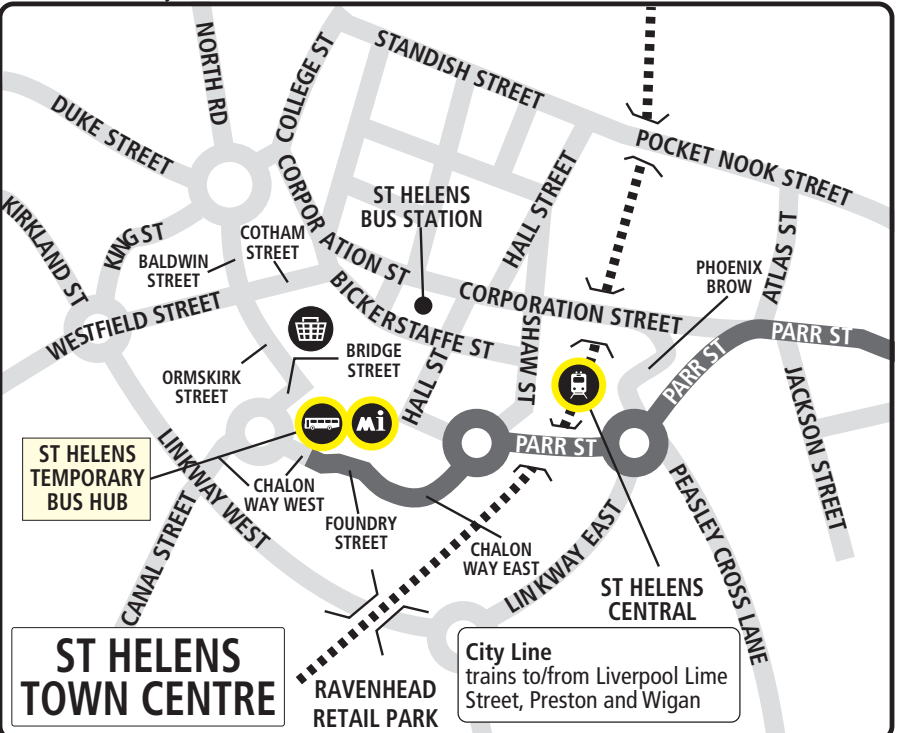

# Arriva

Route 20 between Earlestown and St Helens: from EARLESTOWN BUS STATION (Stand 3) via Lord Street, Tamworth Street, Market Street, St John Street, Sankey Street, Market Street, Crow Lane West, Vista Road, Penny Lane, Church Road, Clipsley Lane, West End Road, Blackbrook Road, Park Road, Parr Street, Chalon Way East to ST HELENS TEMPORARY BUS HUB (CHALON WAY EAST/ST MARYS MARKET).

# Route 20:

St Helens - Earlestown

# Route 320:

St Helens - Ashton or Wigan

SEE INSET MAP BELOW FOR ROUTE THROUGH ST HELENS TOWN CENTRE

### KEY

-  Vista Road: Timetable Reference Point
-  Merseyrail Station
-  Bus Station
-  Merseytravel Centre
-  Shopping
-  Bus operates in this direction only

This page shows the St Helens to Haydock section of the 320 route. The following page shows the Haydock to Ashton or Wigan section of the route.