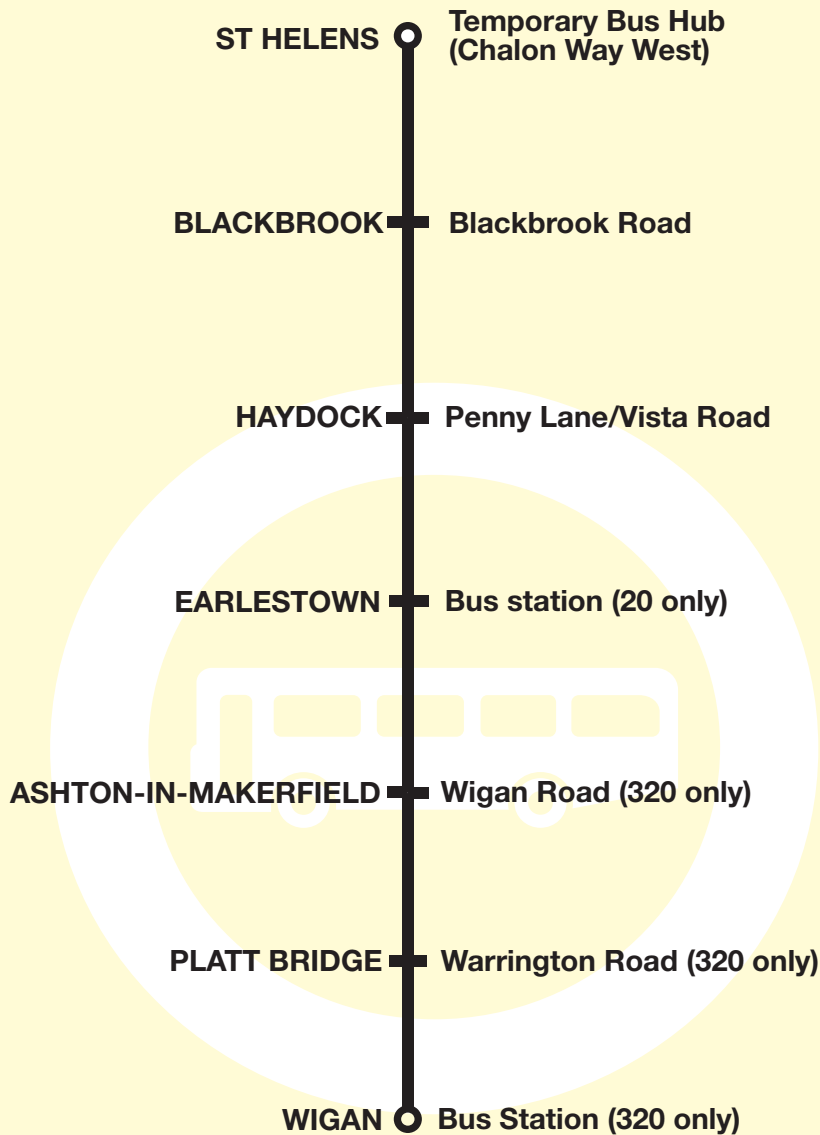

Bus timetable

20 St Helens - Earlestown

320 St Helens - Ashton-in-Makerfield or Wigan

These services are provided by Arriva