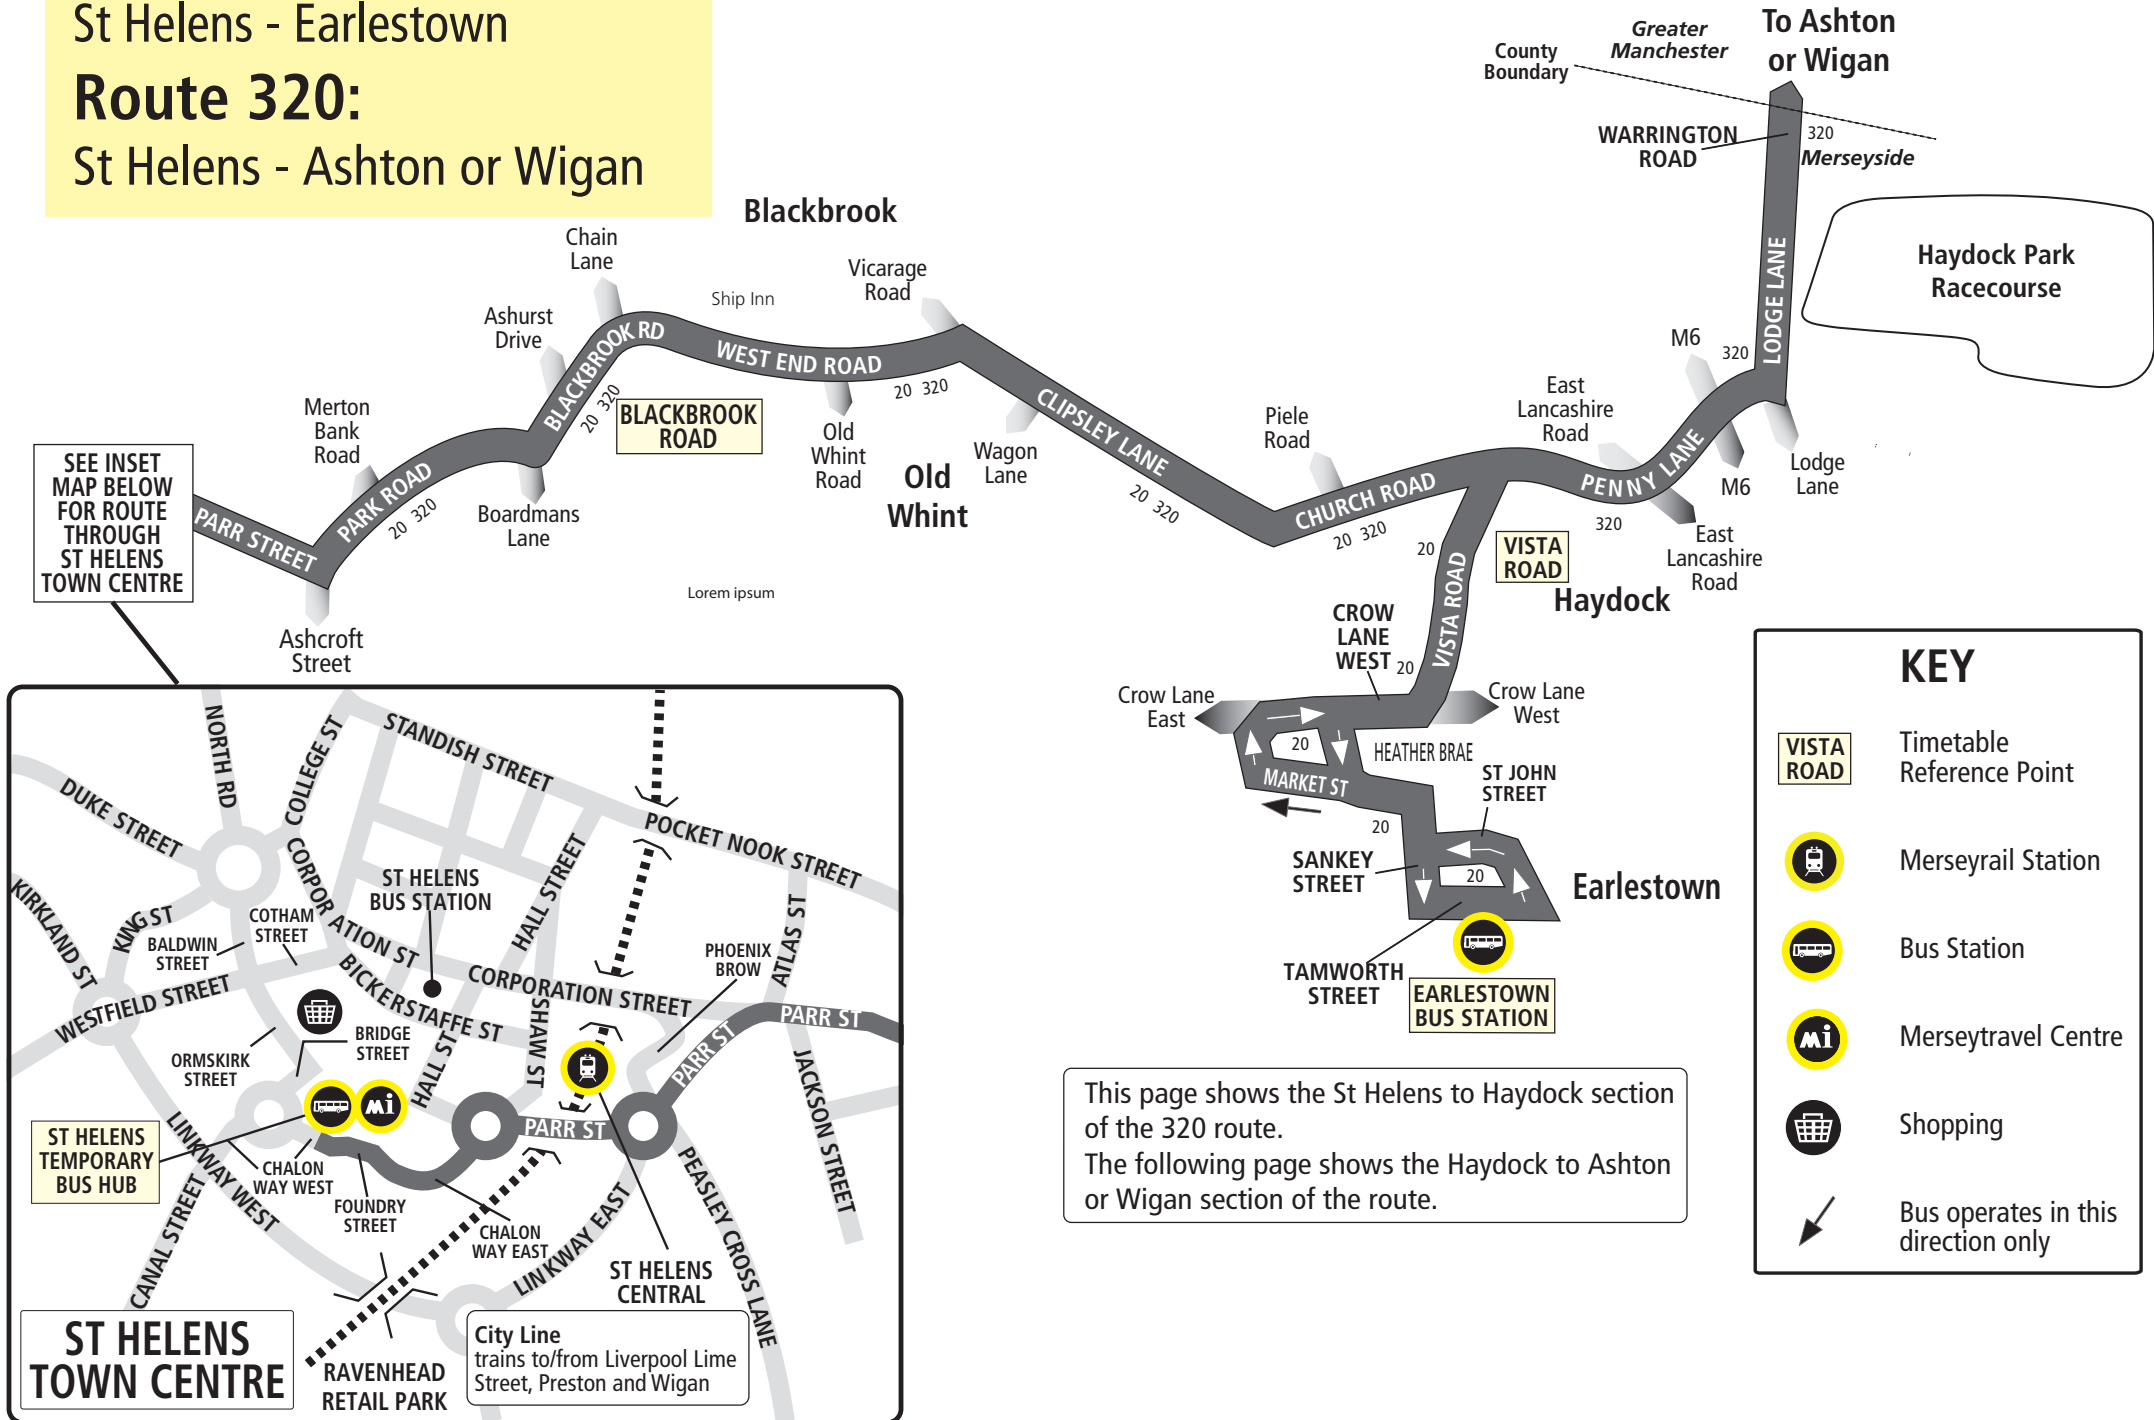

Route 20:

St Helens - Earlestown

Route 320:

St Helens - Ashton or Wigan

SEE INSET MAP BELOW FOR ROUTE THROUGH ST HELENS TOWN CENTRE