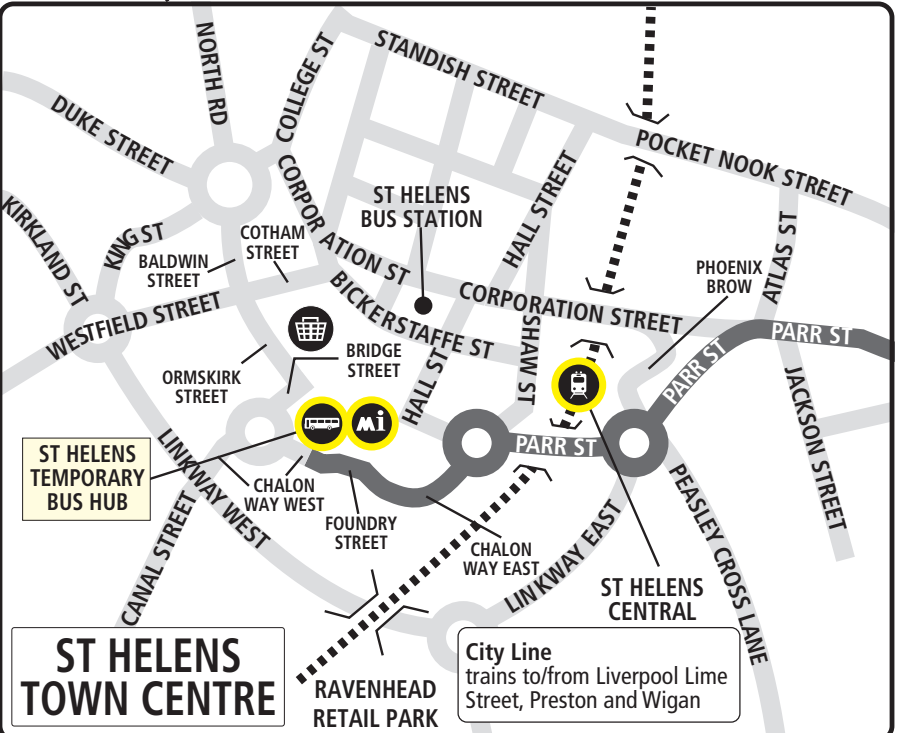

**20****St Helens - Earlestown****Arriva**

**Route 20 between St Helens and Earlestown: from** ST HELENS TEMPORARY BUS HUB (CHALON WAY WEST) via Chalon Way West, Foundry Street, Chalon Way East, Parr Street, Park Road, Blackbrook Road, West End Road, Clipsley Lane, Church Road, Penny Lane, Vista Road, Crow Lane West, Heather Brae, Market Street, Sankey Street, Tamworth Street, Lord Street to EARLESTOWN BUS STATION (Stand 1).

**Sundays - No Service 20**

**20****Earlestown - St Helens****Arriva**

**Route 20 between Earlestown and St Helens: from** EARLESTOWN BUS STATION (Stand 3) via Lord Street, Tamworth Street, Market Street, St John Street, Sankey Street, Market Street, Crow Lane West, Vista Road, Penny Lane, Church Road, Clipsley Lane, West End Road, Blackbrook Road, Park Road, Parr Street, Chalon Way East to ST HELENS TEMPORARY BUS HUB (CHALON WAY EAST/ST MARYS MARKET).

# Route 20:

St Helens - Earlestown

# Route 320:

St Helens - Ashton or Wigan

SEE INSET MAP BELOW FOR ROUTE THROUGH ST HELENS TOWN CENTRE

This page shows the St Helens to Haydock section of the 320 route. The following page shows the Haydock to Ashton or Wigan section of the route.