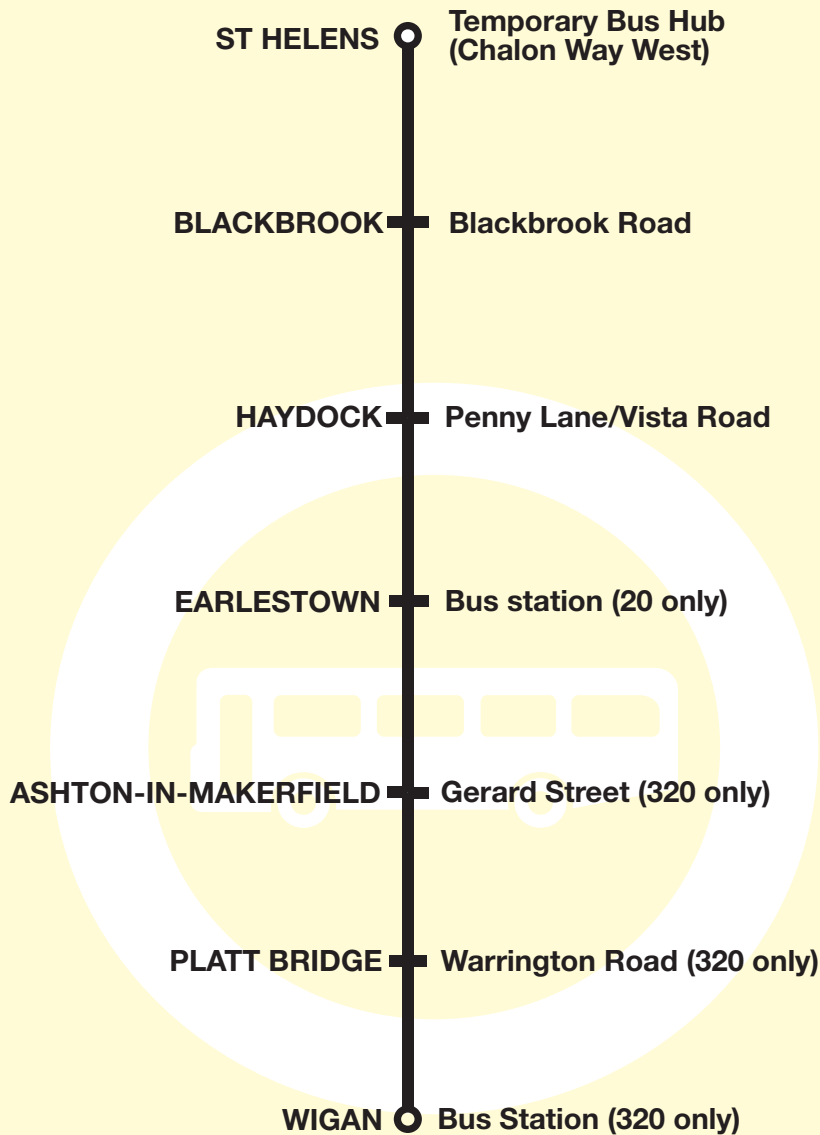

Bus timetable

20 St Helens - Earlestown

320 St Helens - Ashton-in-Makerfield or Wigan

These services are provided by Arriva