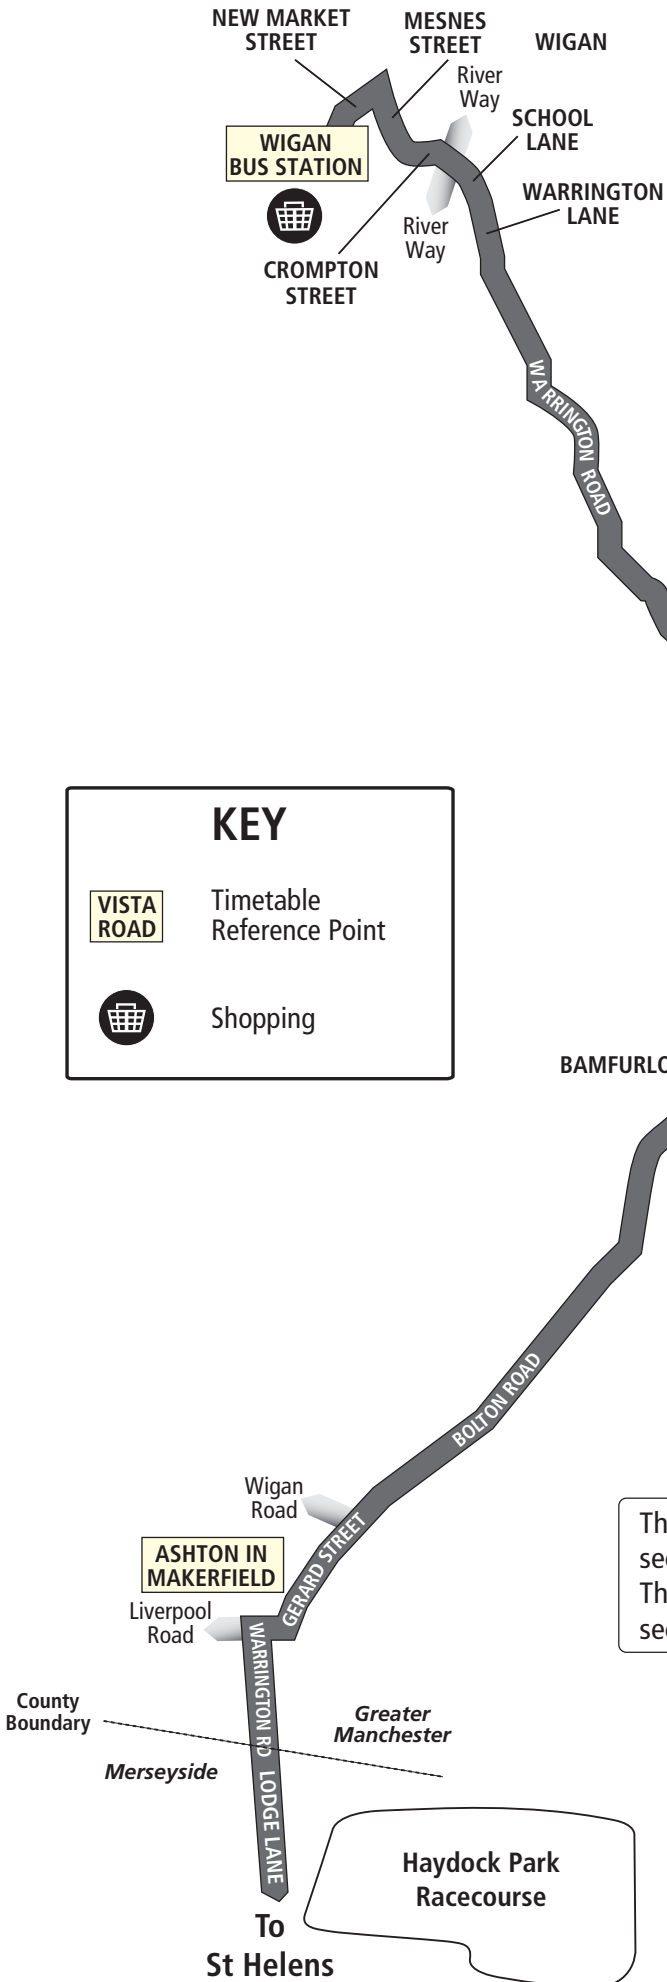

Route 320: St Helens - Ashton or Wigan

KEY

- Vista Road
- Shopping

This page shows the Haydock to Ashton or Wigan section of the 320 route. The previous page shows the St Helens to Haydock section of the route.