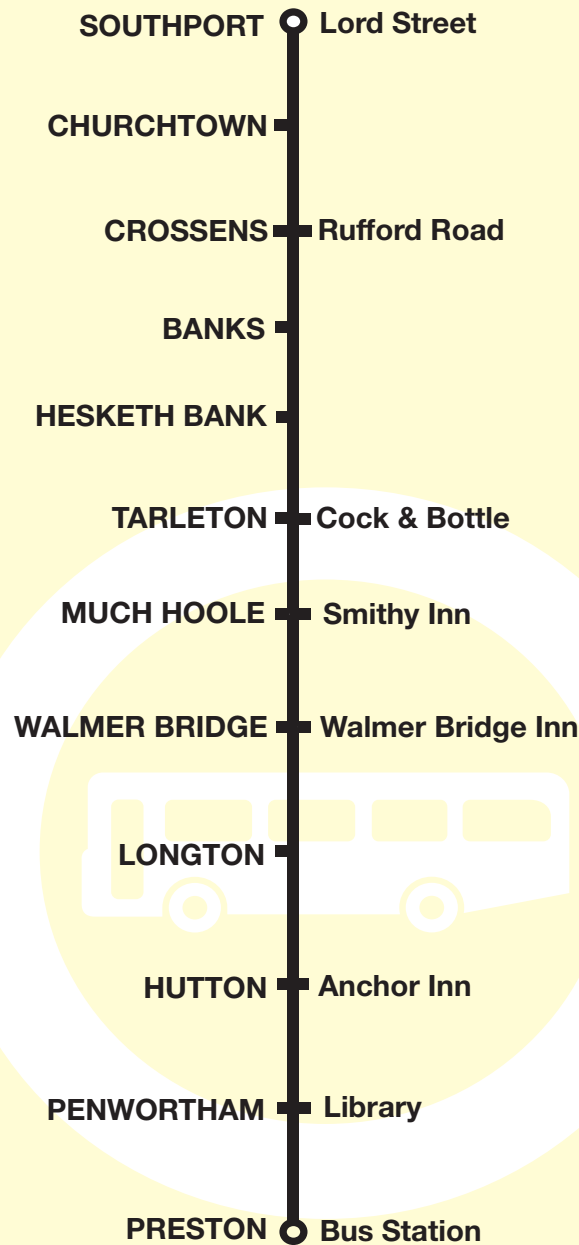

Valid from **30 August 2020**

Bus timetable

2

Southport - Preston

This service is provided by Stagecoach

What's changed?

Some journeys are retimed.

Any comments about this service?