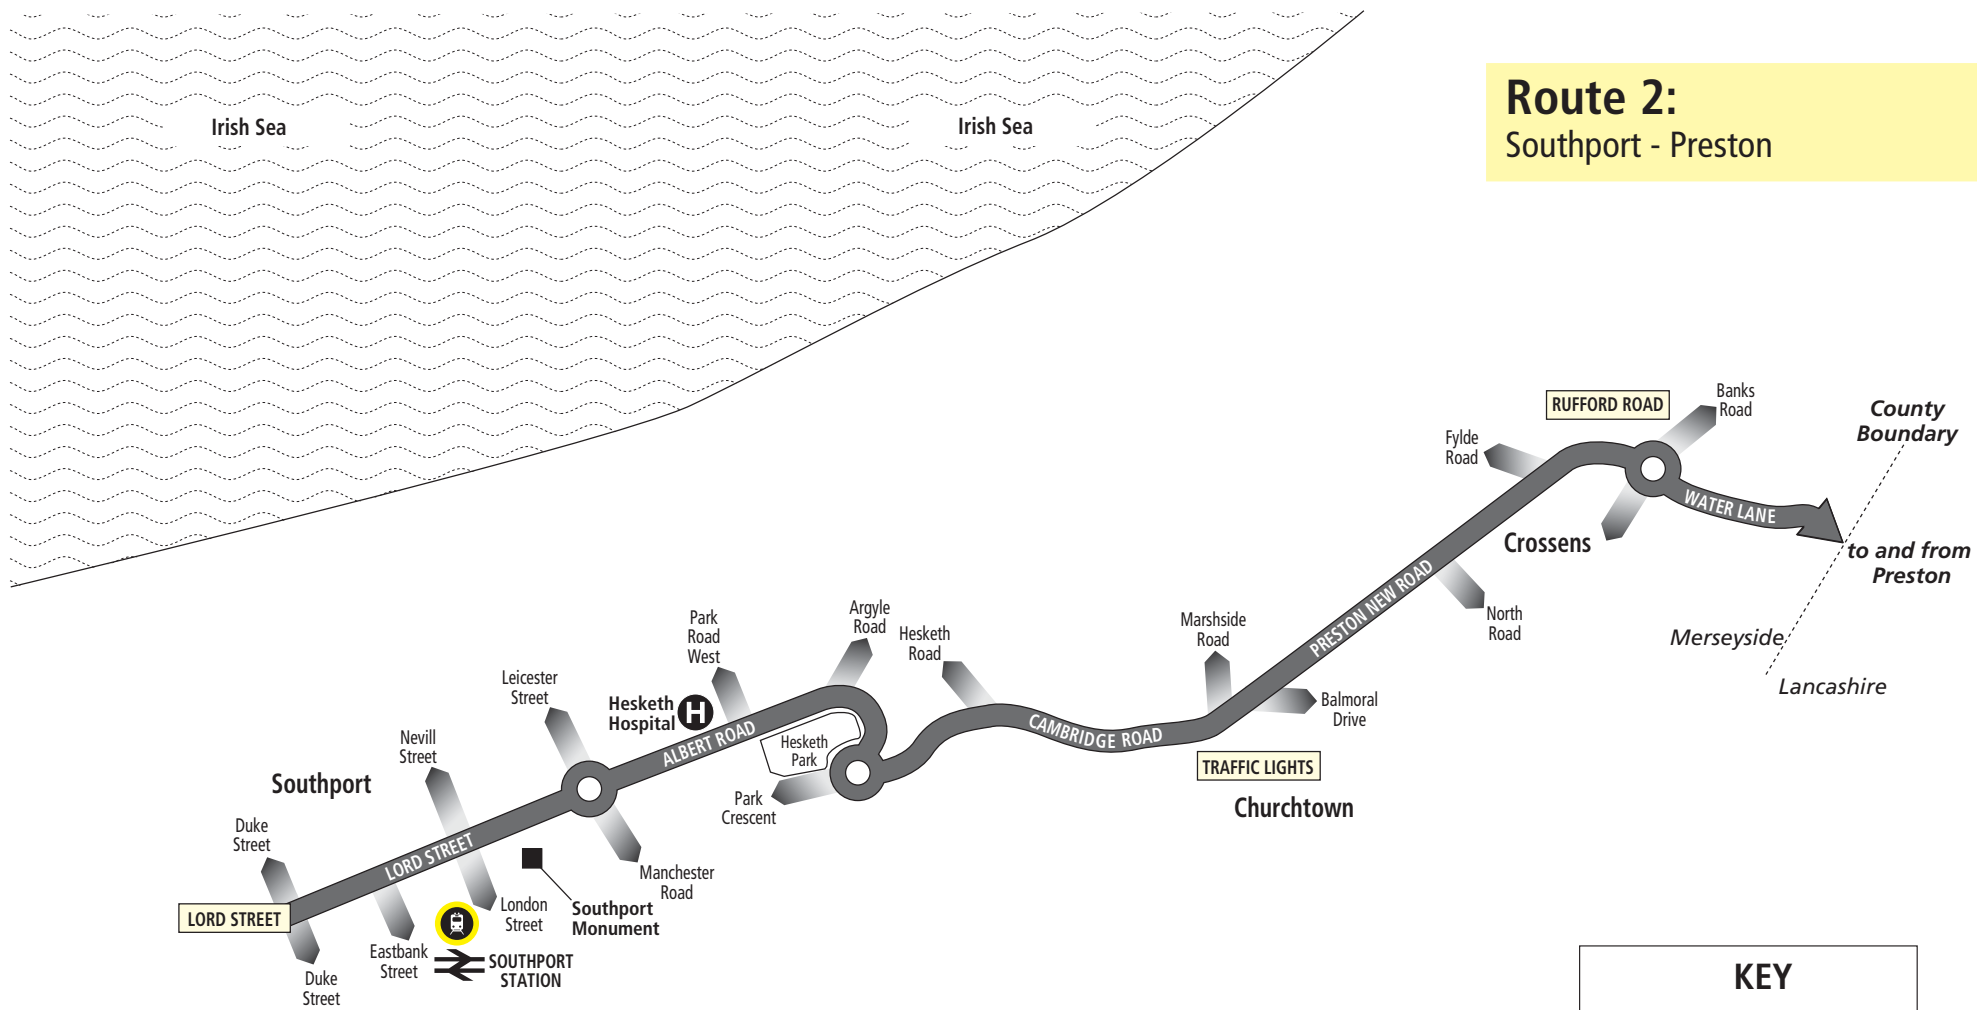

**Other journeys operate
within Lancashire.
For details, call
Customer Services on
0151 330 1000
or visit
www.stagecoachbus.com**

**2****Preston - Southport****Stagecoach**

Route 2 between Preston and Southport: from PRESTON BUS STATION via Lord Street, Lancaster Road, Fishergate, Fishergate Hill, Liverpool Road, PENWORTHAM, Liverpool Road, LONGTON, Liverpool Road, Liverpool Old Road, WALMER BRIDGE, Liverpool New Road, Liverpool Old Road, MUCH HOOLE, A59 Liverpool Road, Liverpool Old Road, A59 Liverpool Road, BANK BRIDGE, Windgate, Church Road, TARLETON, Hesketh Lane, Station Road, Chapel Road, HESKETH BANK, Shore Road, Marsh Road, New Lane Pace, Chapel Lane, Bond's Lane, Church Road, BANKS, Hoole Lane, Station Road, Water Lane, Preston New Road, Cambridge Road, Park Crescent, Albert Road, Lord Street to SOUTHPORT LORD STREET/DUKE STREET (MORRISONS STORE).

**Other journeys operate within Lancashire.
For details, call Customer Services on
0151 330 1000 or visit
www.stagecoachbus.com**

Route 2: Southport - Preston

KEY	
	Timetable Reference Point
	Merseyrail Station
	Hospital