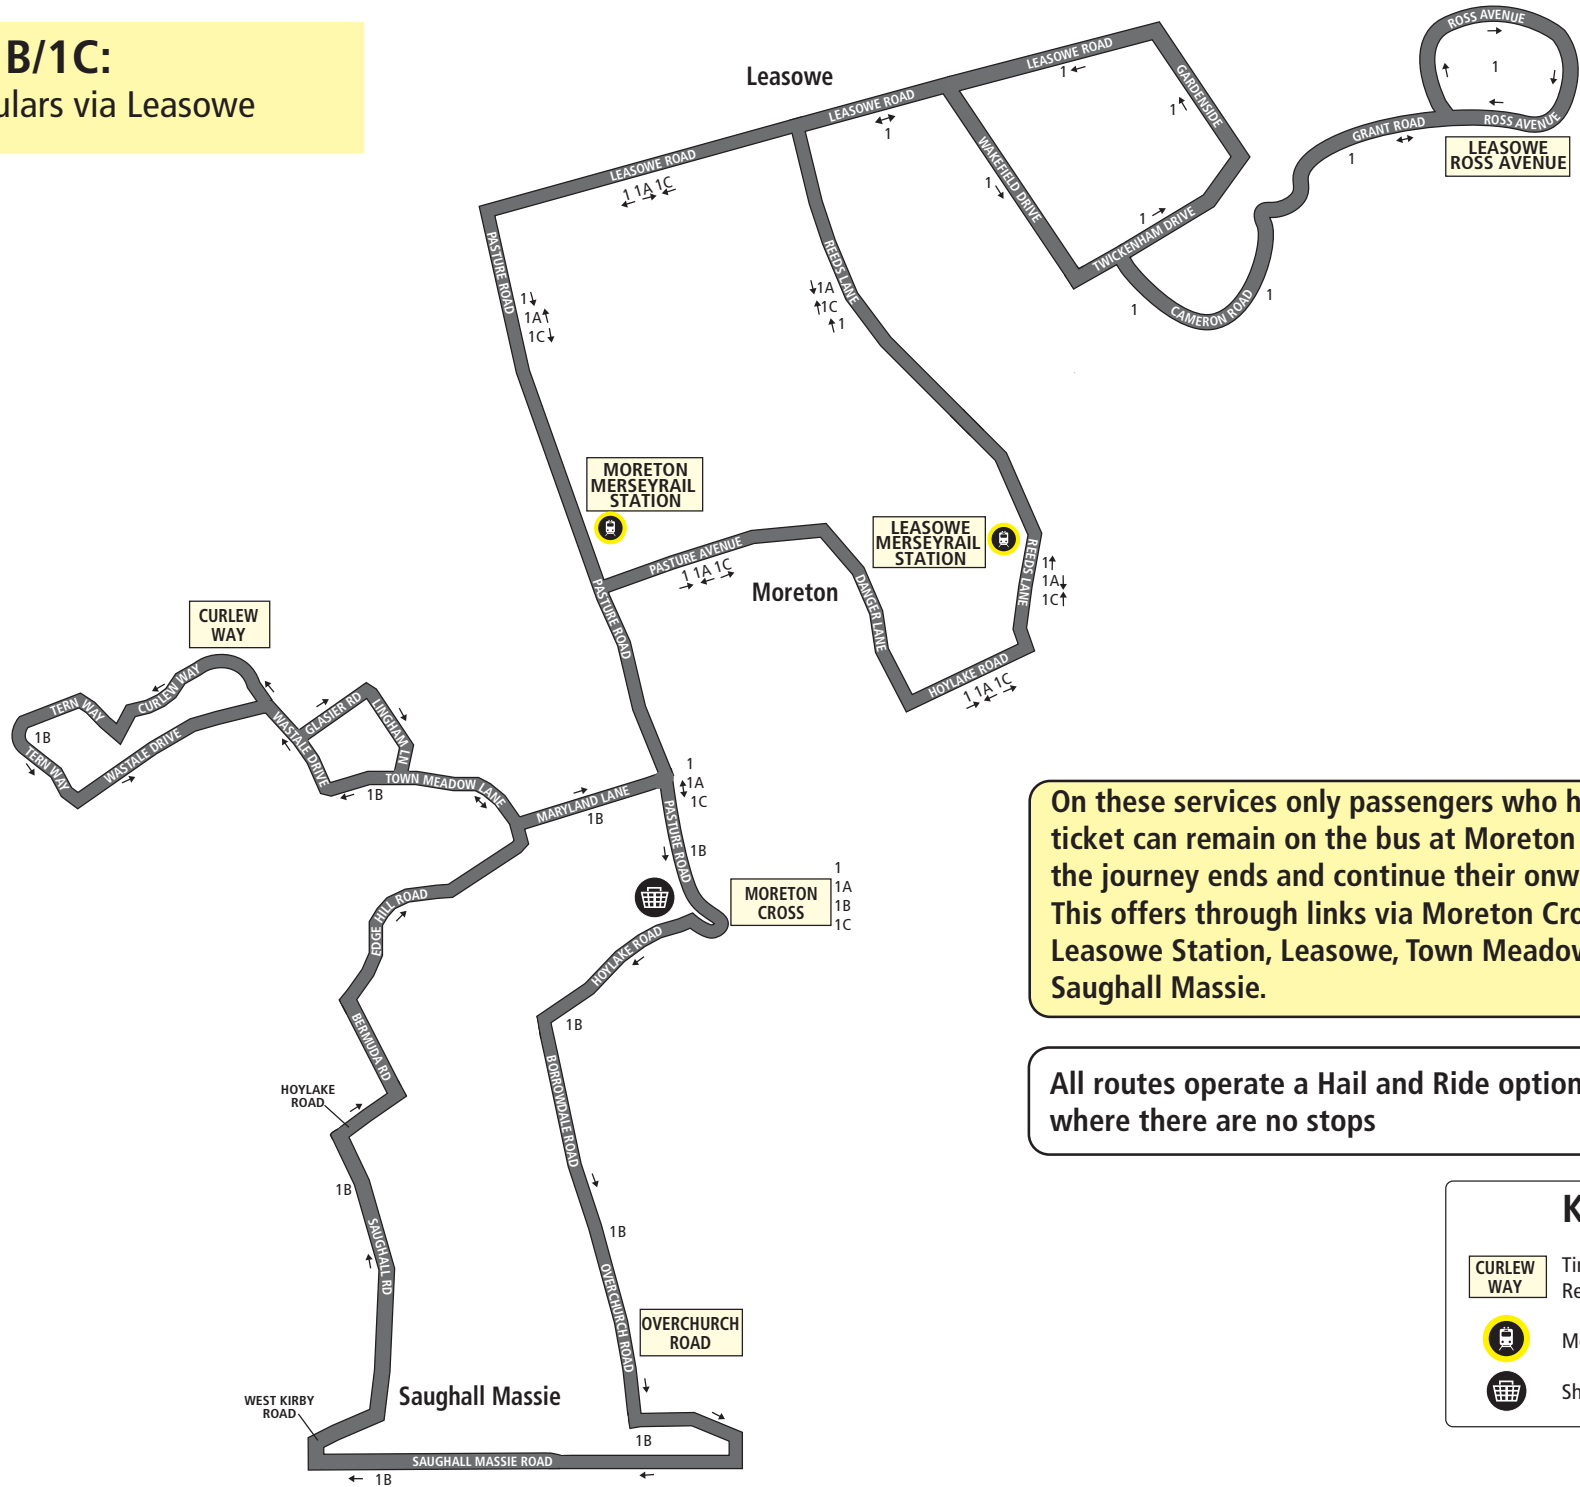

Routes 1/1A/1B/1C: Moreton Cross circulars via Leasowe

On these services only passengers who hold a valid ticket can remain on the bus at Moreton Cross when the journey ends and continue their onward journey. This offers through links via Moreton Cross to Leasowe Station, Leasowe, Town Meadow and Saughall Massie.

All routes operate a Hail and Ride option along roads where there are no stops

KEY

- CURLEW WAY: Timetable Reference Point
- MERSEYRAIL STATION: Merseyrail Station
- SHOPPING CENTRE: Shopping Centre