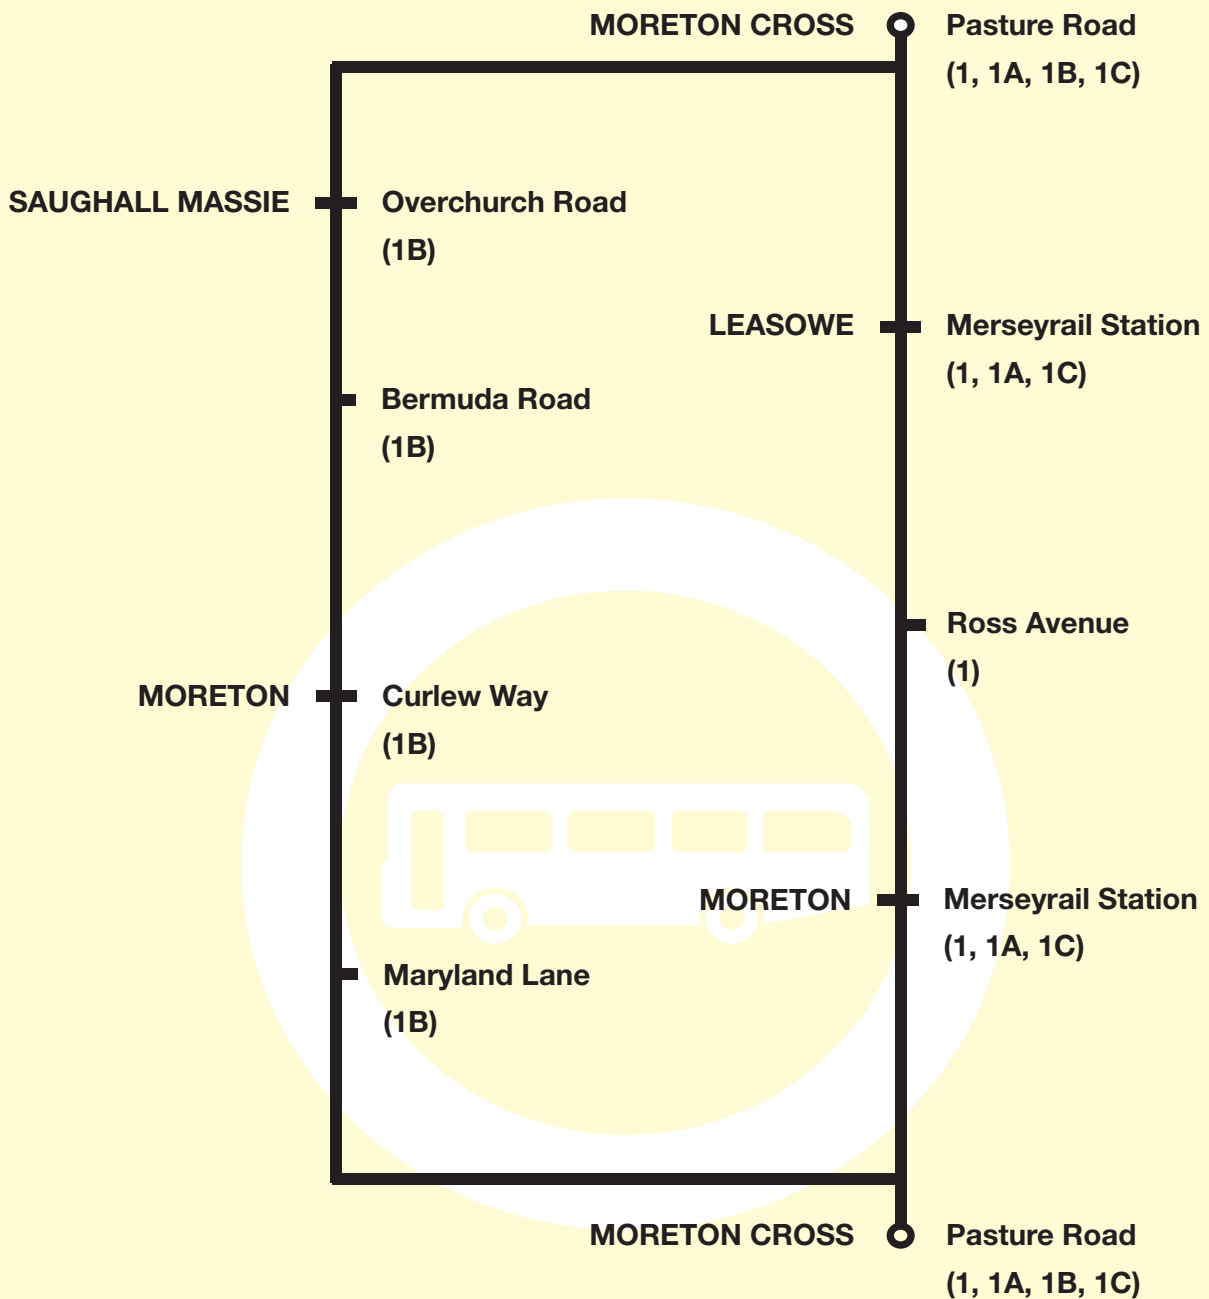

Valid from 2 September 2018

Bus timetable

1, 1A, 1B, 1C Moreton Circulares

This service is provided by Merseytravel

What's changed?

Route 1: Returning from Leasowe to Moreton Cross, the service no longer returns via Wakefield Drive, now runs from Twickenham Drive via Gardenside onto Leasowe Road. Journeys now leave Ross Avenue at 50 minutes past each hour - 2 minutes earlier.

On these services only passengers who hold a valid ticket can remain on the bus at Moreton Cross when the journey ends and continue their onward journey. This offers through links via Moreton Cross to Leasowe Station, Leasowe, Town Meadow and Saughall Massie.

Route 1 between Moreton and Leasowe: from MORETON CROSS (PASTURE ROAD) via Pasture Road, Pasture Avenue, Danger Lane, Hoylake Road, Reeds Lane, Leasowe Station turning circle, Reeds Lane, Leasowe Road, Wakefield Drive, Twickenham Drive, Cameron Road, Grant Road, Ross Avenue, Cameron Road, Twickenham Drive, Gardenside, Leasowe Road, Pasture Road to MORETON CROSS (PASTURE ROAD).

No service on Sundays and Bank Holidays

1A

Moreton Cross circular via Leasowe**Merseytravel bus service**

Route 1A between Moreton and Leasowe: from MORETON CROSS (PASTURE ROAD) via Pasture Road, Leasowe Road, Reeds Lane, Leasowe Station turning circle, Reeds Lane, Hoylake Road, Danger Lane, Pasture Avenue, Pasture Road to MORETON CROSS (PASTURE ROAD).