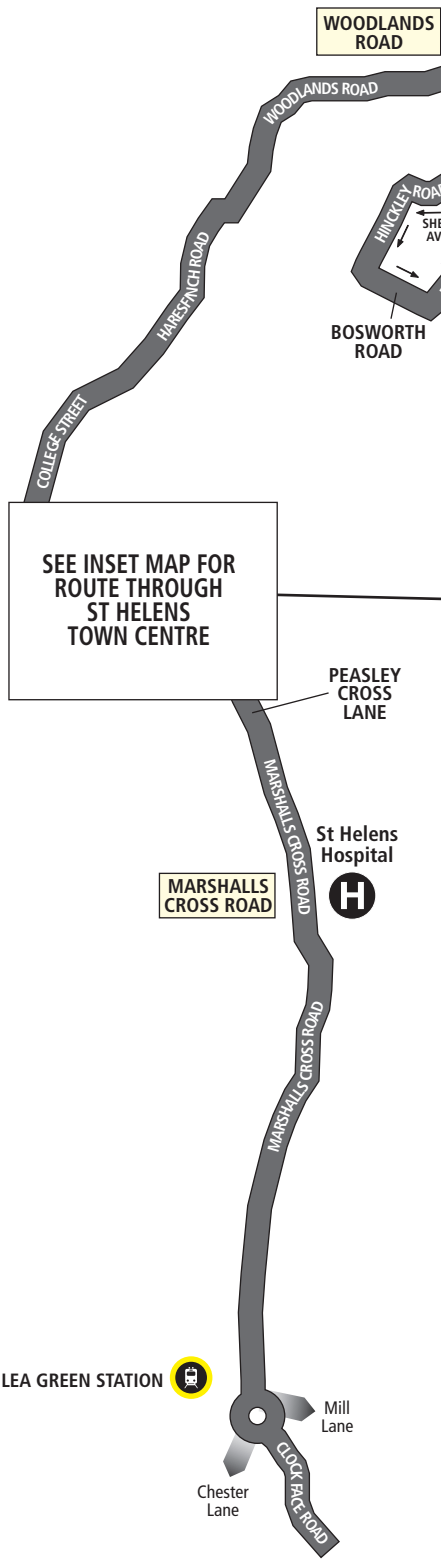

Any comments about this service?

If you've got any comments or suggestions about the services shown in this timetable, please contact the bus company who runs the service:

Arriva North West

73 Ormskirk Road, Aintree, Liverpool, L9 5AE
0344 800 44 11

		M	M	M	M	M	M	M	M	M	M	M	M	M
Widnes Green Oaks		0851	0952	1051	1152	1251	1352	1451	1552	1651	1752	1851	1952	2051
Sutton Manor Jubits Lane, Forest Road		0902	1003	1102	1203	1302	1403	1502	1603	1702	1803	1902	2003	2102
Clock Face Burnage Avenue, Fallow Close		0907	1008	1107	1208	1307	1408	1507	1608	1707	1808	1907	2008	2107
Marshalls Cross Road, Emmett Street		0915	1016	1115	1216	1315	1416	1515	1616	1715	1816	1915	2016	2115
St Helens Temporary Bus Hub		0921	1022	1121	1222	1321	1422	1521	1622	1721	1822	1921	2022	2121
		M	M	M										
Widnes Green Oaks		2152	2251	2352										
Sutton Manor Jubits Lane, Forest Road		2203	2302	0003										
Clock Face Burnage Avenue, Fallow Close		2208	2307	0008										
Marshalls Cross Road, Emmett Street		2216	2315	0016										
St Helens Temporary Bus Hub		2222	2321	0022										

Code used on this page

M - Merseytravel Bus Service operated by HTL Buses

Route 17

(Section between Chain Lane and Clock Face Road)
Chain Lane - St Helens - Sutton Manor- Widnes

KEY

-  Timetable Reference Point
-  Merseyrail Station
-  Bus Station
-  Merseytravel Centre
-  Hospital
-  Shopping Centre
-  Bus operates in this direction only

Map continues on next page

Route 17
 (Section between Clock Face Road and Widnes)
 Chain Lane - St Helens - Sutton Manor- Widnes

KEY

-  **WOODLANDS ROAD** Timetable Reference Point
-  Merseyrail Station
-  Bus Station
-  Merseytravel Centre
-  Hospital
-  Shopping Centre
-  Bus operates in this direction only