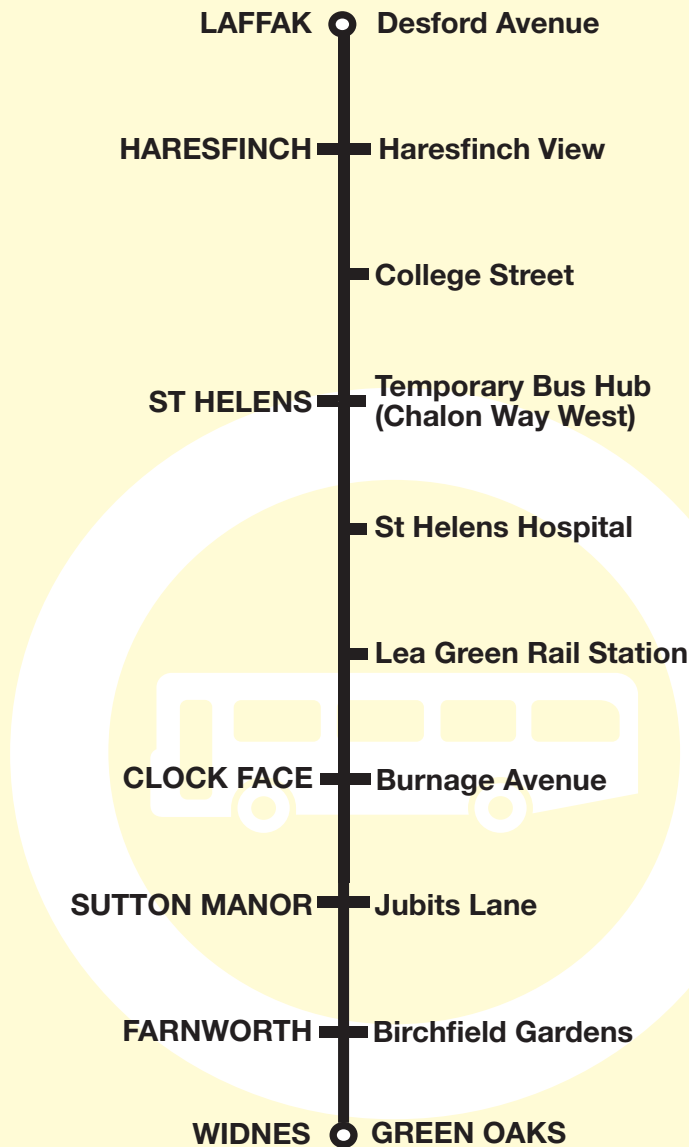

Bus timetable

17 Laffak - St Helens - Sutton Manor - Widnes

This service is provided by Arriva and Merseytravel