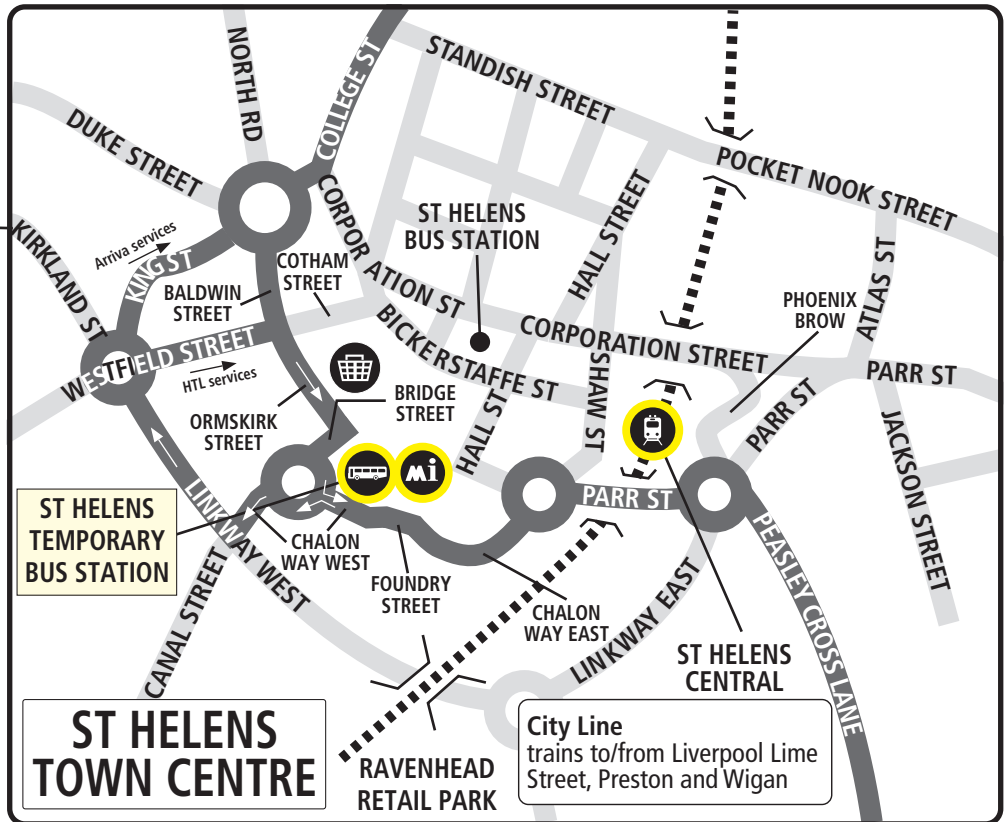

Merseytravel Route 17 between St Helens and Widnes: from ST HELENS TEMPORARY BUS HUB (CHALON WAY WEST) via Chalon Way West, Linkway West, Westfield Street, Baldwin Street, The Landings, College Street, Haresfinch Road, Haresfinch View, Woodlands Road, Laffak Road, Hinckley Road, Bosworth Road, Chain Lane, Hinckley Road, Coalville Road, Desford Avenue, Chain Lane, Laffak Road, Woodlands Road, Haresfinch Road, College Street, The Landings, Baldwin Street, Ormskirk Street, Bridge Street, Chalon Way West (St Helens Temporary Bus Hub), Foundry Street, Chalon Way East, Parr Street, Peasley Cross, Peasley Cross Lane, Marshalls Cross Road, Clock Face Road, Four Acre Lane, Burnage Avenue, Bodden Street, Gartons Lane, Jubits Lane, Wilmere Lane, Lunts Heath Road, Lunts Heath Road Roundabout, Birchfield Road, Lockett Road, Peelhouse Lane, Albert Road, Marzahan Way, Bradley Way Roundabout, Bradley Way, Green Oaks Busway to WIDNES (GREEN OAKS).

Code used on this page

M - Merseytravel Bus Service operated by HTL Buses

Route 17

(Section between Chain Lane and Clock Face Road)
Chain Lane - St Helens - Sutton Manor- Widnes

KEY

-  Timetable Reference Point
-  Merseyrail Station
-  Bus Station
-  Merseytravel Centre
-  Hospital
-  Shopping Centre
-  Bus operates in this direction only

Map continues on next page

Route 17
 (Section between Clock Face Road and Widnes)
 Chain Lane - St Helens - Sutton Manor- Widnes

KEY

-  **WOODLANDS ROAD** Timetable Reference Point
-  Merseyrail Station
-  Bus Station
-  Merseytravel Centre
-  Hospital
-  Shopping Centre
-  Bus operates in this direction only