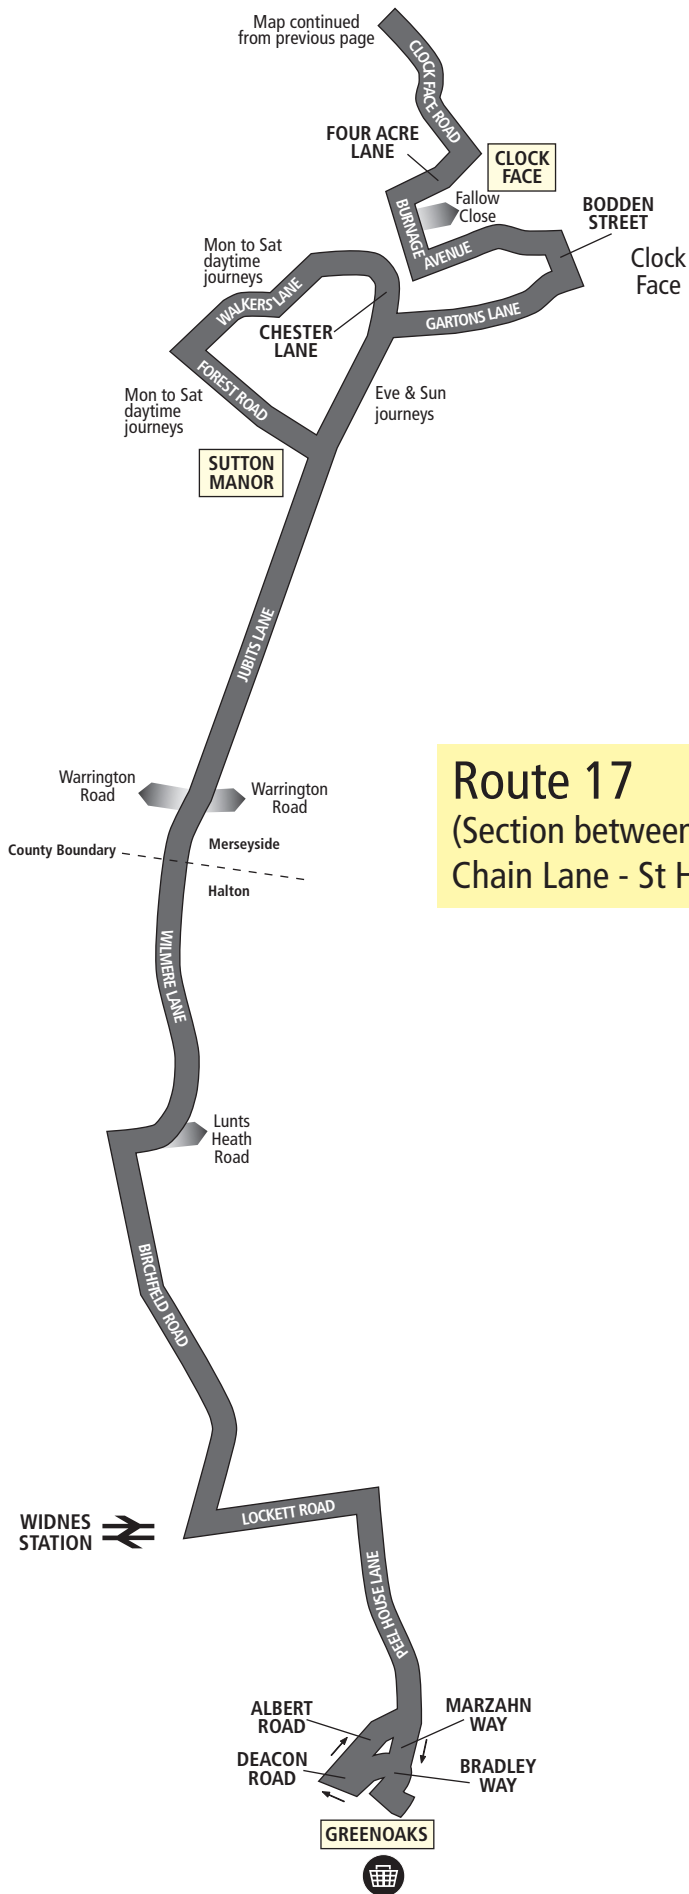

Any comments about this service?

If you've got any comments or suggestions about the services shown in this timetable, please contact the bus company who runs the service:

Arriva North West

73 Ormskirk Road, Aintree, Liverpool, L9 5AE
0344 800 44 11

Code used on this page

M - Merseytravel Bus Service operated by HTL Buses

Route 17

(Section between Chain Lane and Clock Face Road)
Chain Lane - St Helens - Sutton Manor- Widnes

KEY

-  Timetable Reference Point
-  Merseyrail Station
-  Bus Station
-  Merseytravel Centre
-  Hospital
-  Shopping Centre
-  Bus operates in this direction only

Map continues on next page

Route 17
 (Section between Clock Face Road and Widnes)
 Chain Lane - St Helens - Sutton Manor- Widnes

KEY

-  **WOODLANDS ROAD** Timetable Reference Point
-  Merseyrail Station
-  Bus Station
-  Merseytravel Centre
-  Hospital
-  Shopping Centre
-  Bus operates in this direction only