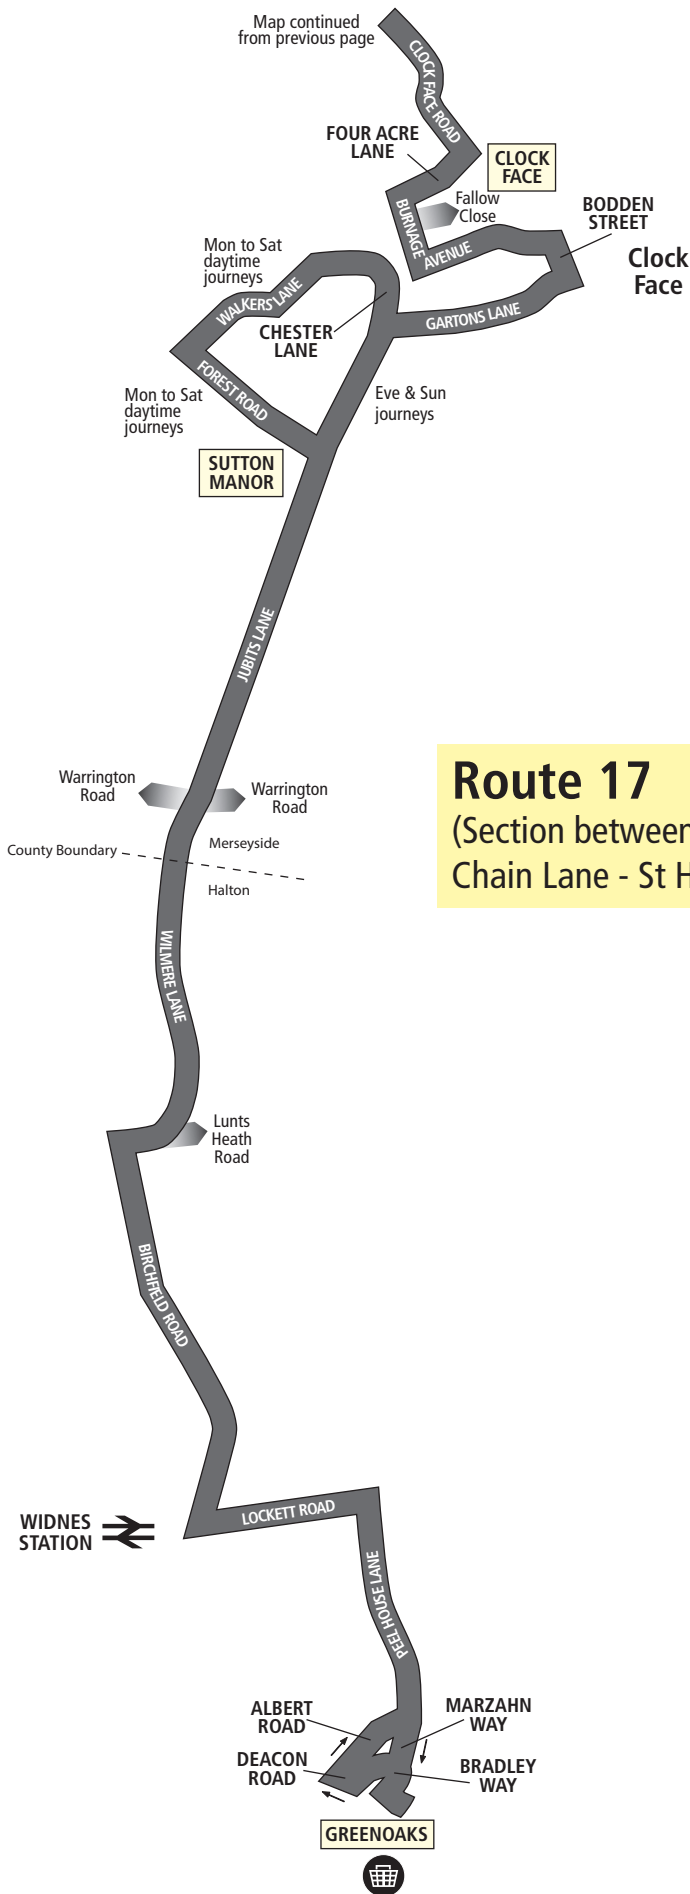

Route 17

(Section between Clock Face Road and Widnes)
Chain Lane - St Helens - Sutton Manor- Widnes

KEY	
	Timetable Reference Point
	Merseyrail Station
	Bus Station
	Merseytravel Centre
	Hospital
	Shopping Centre