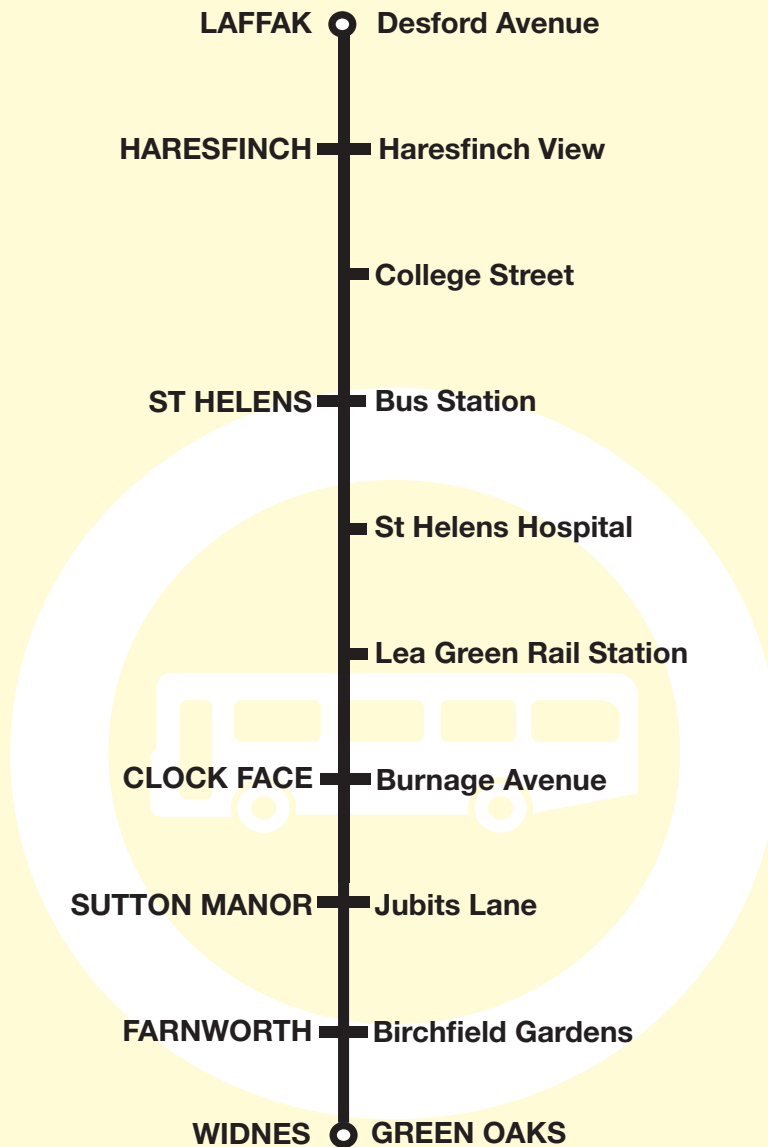

Bus timetable

17 Laffak - St Helens - Sutton Manor - Widnes

This service is provided by Arriva and Merseytravel