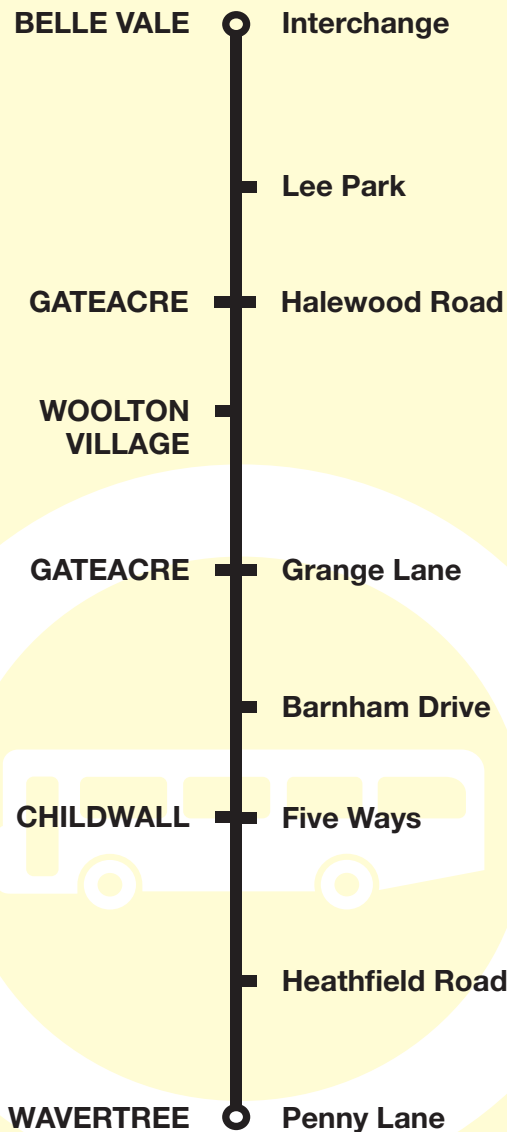

Bus timetable

174 Belle Vale Interchange - Penny Lane

These services are provided by Merseytravel