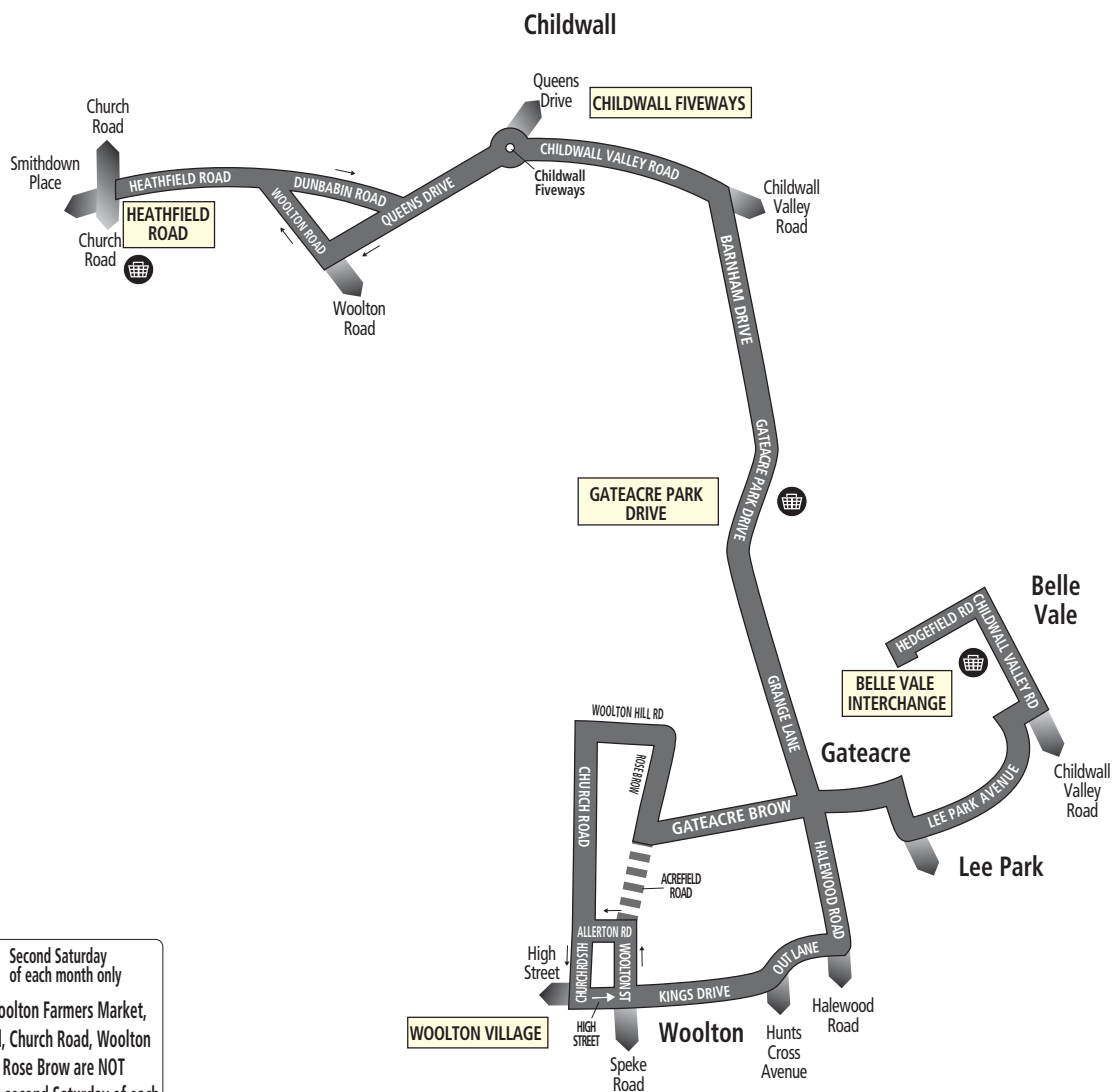

Route 174:

Belle Vale Interchange - Heathfield Road (for Penny Lane)

Second Saturday of each month only
Due to the Woolton Farmers Market, Allerton Road, Church Road, Woolton Hill Road and Rose Brow are NOT served on the second Saturday of each month between 0900 and 1400. Buses will run via Acrefield Road in both directions.

KEY

- ROSE LANE
  Timetable Reference Point
- Shopping area