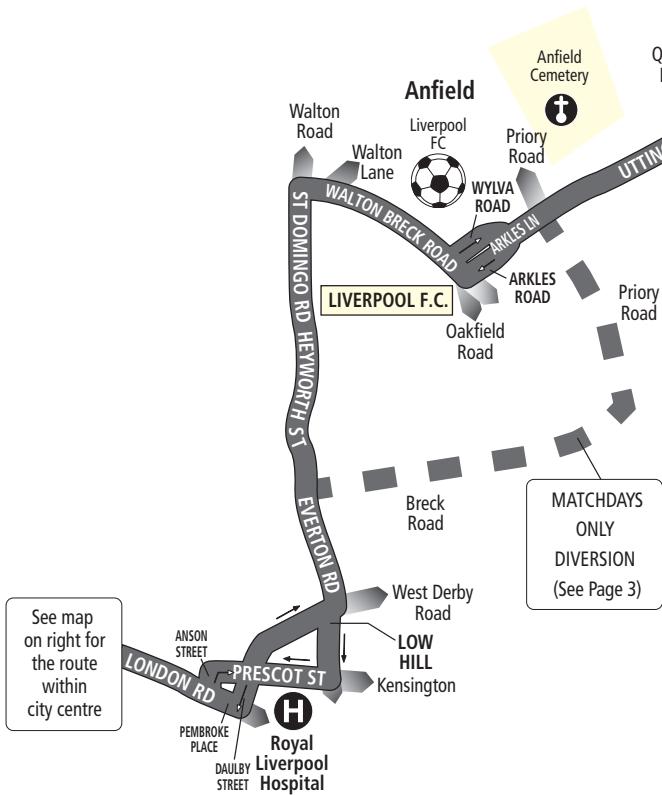

Route 17A between Liverpool and Knowsley Industrial Park from LIVERPOOL (QUEEN SQUARE BUS STATION) then runs as above route to AINTREE UNIVERSITY HOSPITAL, then via Lower Lane, Longmoor Lane, Valley Road, Whitefield Drive, James Holt Avenue, Kirkby Row, Cherryfield Drive, KIRKBY BUS STATION (some buses finish here), Cherryfield Drive, Wellfield Avenue, Park Brow Drive, Broad Lane, Bewley Drive, Moorgate Road North, Lees Road, Ashcroft Road, Marl Road, Woodward Road, Acornfield Road to KNOWSLEY INDUSTRIAL PARK (ACORNFIELD ROAD/GALE ROAD).

Route 17A journeys that loop around Knowsley Industrial Park before continuing to Liverpool: from KNOWSLEY INDUSTRIAL PARK (GALE ROAD) via South Boundary Road, Lees Road, Ashcroft Road, Marl Road, Woodward Road, Acornfield Road, Gores Road, then as above to LIVERPOOL (QUEEN SQUARE BUS STATION).

Route 17 and 17A:

Liverpool - Aintree University Hospital or Kirkby

Route 17X:

Liverpool - Kirkby (outbound only)

See map on right for the route within city centre

MATCHDAYS ONLY DIVERSION (See Page 3)

KEY

- FIELD LANE Timetable Reference Point
-  Cemetery
-  Hospital
-  Merseyrail Station
-  Bus Station
-  Merseytravel Centre
-  Golf Course
-  Football Ground

Liverpool city centre

See route descriptions for 17A and 17X journeys around Kirkby Industrial Estate