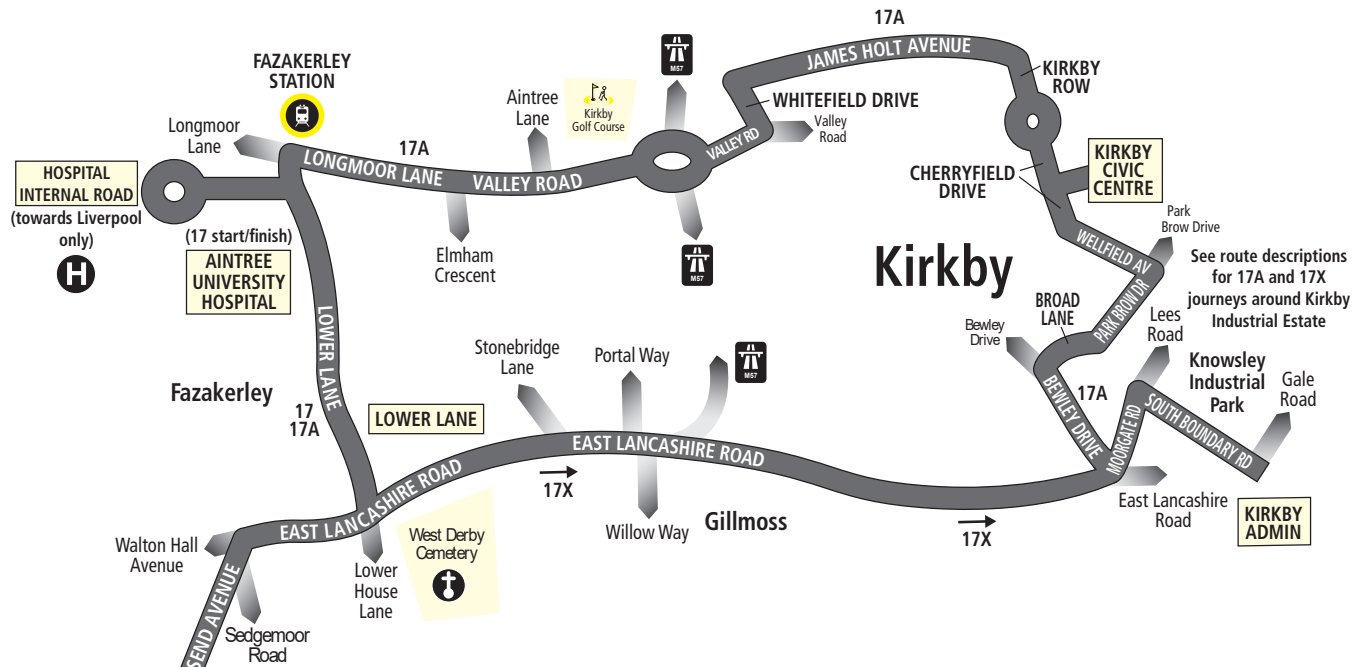

Route 17 and 17A:

Liverpool - Aintree University Hospital or Kirkby

Route 17X:

Liverpool - Kirkby (outbound only)

See map on right for the route within city centre

MATCHDAYS ONLY DIVERSION (See Page 3)

KEY

- FIELD LANE Timetable Reference Point
-  Cemetery
-  Hospital
-  Merseyrail Station
-  Bus Station
-  Merseytravel Centre
-  Golf Course
-  Football Ground

Liverpool city centre

See route descriptions for 17A and 17X journeys around Kirkby Industrial Estate