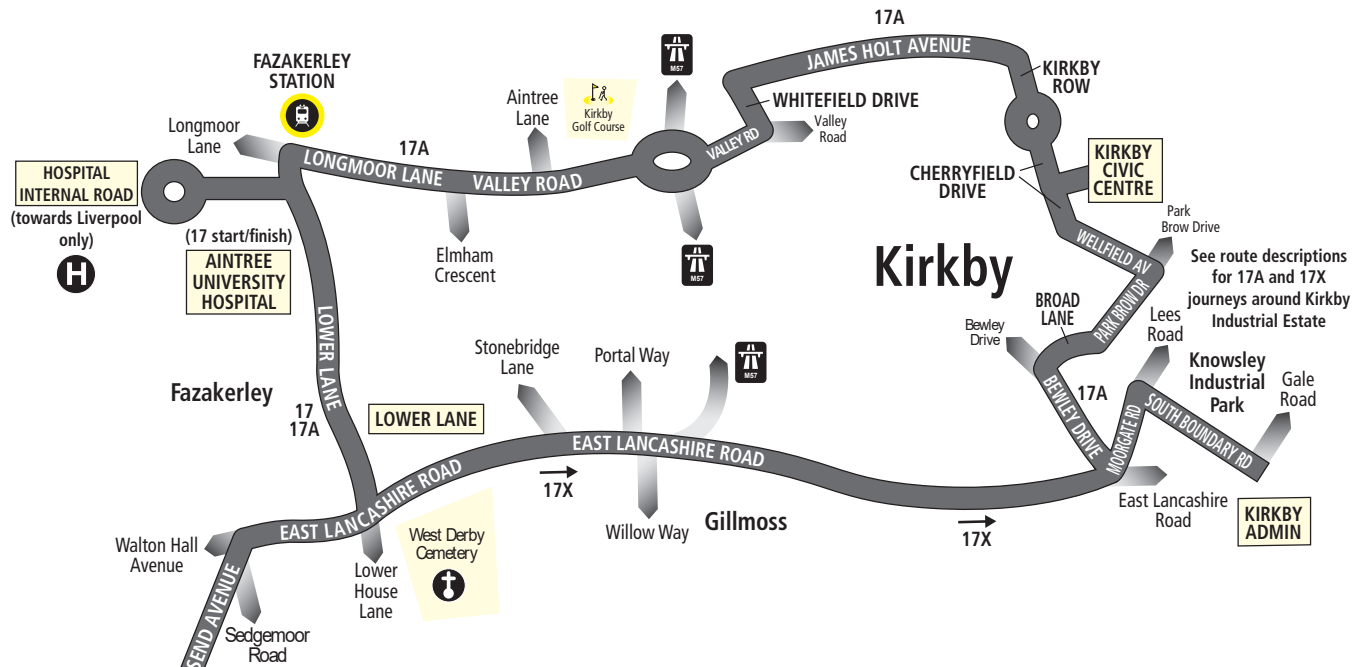

Route 17A between Liverpool and Knowsley Industrial Park from LIVERPOOL (QUEEN SQUARE BUS STATION) then runs as above route to AINTREE UNIVERSITY HOSPITAL, then via Lower Lane, Longmoor Lane, Valley Road, Whitefield Drive, James Holt Avenue, Kirkby Row, Cherryfield Drive, KIRKBY BUS STATION (some buses finish here), Cherryfield Drive, Wellfield Avenue, Park Brow Drive, Broad Lane, Bewley Drive, Moorgate Road North, Lees Road, Ashcroft Road, Marl Road, Woodward Road, Acornfield Road to KNOWSLEY INDUSTRIAL PARK (ACORNFIELD ROAD/GALE ROAD).

Route 17A journeys that loop around Knowsley Industrial Park before continuing to Liverpool: from KNOWSLEY INDUSTRIAL PARK (GALE ROAD) via South Boundary Road, Lees Road, Ashcroft Road, Marl Road, Woodward Road, Acornfield Road, Gores Road, then as above to LIVERPOOL (QUEEN SQUARE BUS STATION).

Route 17 and 17A:

Liverpool - Aintree University Hospital or Kirkby

Route 17X:

Liverpool - Kirkby (outbound only)

See map on right for the route within city centre

MATCHDAYS ONLY DIVERSION (See Page 3)

KEY	
FIELD LANE	Timetable Reference Point
	Cemetery
	Hospital
	Merseyrail Station
	Bus Station
	Merseytravel Centre
	Golf Course
	Football Ground

Liverpool city centre

See route descriptions for 17A and 17X journeys around Kirkby Industrial Estate