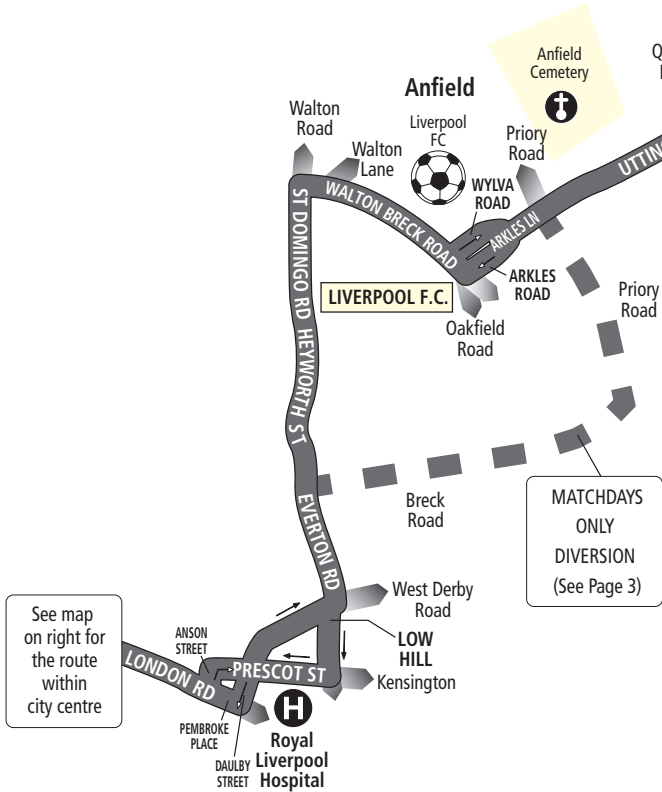

Route 17A between Liverpool and Knowsley Industrial Park from LIVERPOOL (QUEEN SQUARE BUS STATION) then runs as above route to AINTREE UNIVERSITY HOSPITAL, then via Lower Lane, Longmoor Lane, Valley Road, Whitefield Drive, James Holt Avenue, Kirkby Row, Cherryfield Drive, KIRKBY BUS STATION (some buses finish here), Cherryfield Drive, Wellfield Avenue, Park Brow Drive, Broad Lane, Bewley Drive, Moorgate Road North, Lees Road, Ashcroft Road, Marl Road, Woodward Road, Acornfield Road to KNOWSLEY INDUSTRIAL PARK (ACORNFIELD ROAD/GALE ROAD).

Route 17A journeys that loop around Knowsley Industrial Park before continuing to Liverpool: from KNOWSLEY INDUSTRIAL PARK (GALE ROAD) via South Boundary Road, Lees Road, Ashcroft Road, Marl Road, Woodward Road, Acornfield Road, Gores Road, then as above to LIVERPOOL (QUEEN SQUARE BUS STATION).

Route 17 and 17A:

Liverpool - Aintree University Hospital or Kirkby

Route 17X:

Liverpool - Kirkby (outbound only)

See map on right for the route within city centre

MATCHDAYS ONLY DIVERSION (See Page 3)

KEY	
FIELD LANE	Timetable Reference Point
	Cemetery
	Hospital
	Merseyrail Station
	Bus Station
	Merseytravel Centre
	Golf Course
	Football Ground

Liverpool city centre

See route descriptions for 17A and 17X journeys around Kirkby Industrial Estate