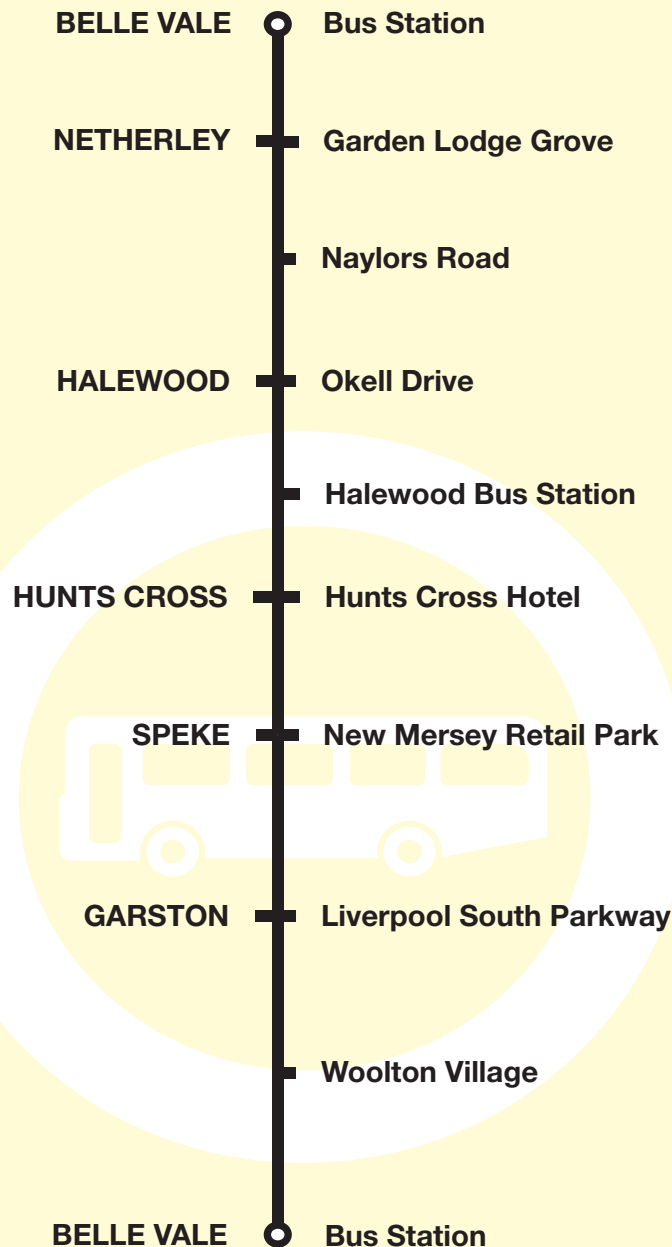

Valid from **2 September 2024**

Bus timetable

166
188

Belle Vale & Halewood circulars
via Netherley, Halewood & Hunts Cross

These services are provided by Merseytravel

What's changed?

Timetable returns to normal route and frequencies.

Route 166 (Evenings and Sundays) from: BELLE VALE BUS STATION via Hedgefield Road, Childwall Valley Road, Naylor's Road, Naylor'sfield Drive, Naylor's Road, Caldway Drive, Wood Lane, Gerrards Lane, Church Road, Okell Drive, Church Road, Baileys Lane, Leather's Lane, Hillingden Avenue, Halewood Shopping Centre, Leather's Lane, Higher Road, Hillfoot Avenue, Speke Hall Road, Speke Road, Church Road, Woolton Road, Liverpool South Parkway, Woolton Road, Long Lane, Greenhill Road, Heath Road, Mather Avenue, Springwood Avenue, Allerton Road, High Street, Kings Drive, Out Lane, Halewood Road, Belle Vale Road, Besford Road, Hedgefield Road to BELLE VALE BUS STATION.

Route 188 (Monday - Saturday daytimes) from: BELLE VALE BUS STATION via Hedgefield Road, Besford Road, Belle Vale Road, Halewood Road, Out Lane, Kings Drive, High Street, Allerton Road, Woolton Road, Springwood Avenue, Mather Avenue, Heath Road, Greenhill Road, Long Lane, Woolton Road, Liverpool South Parkway, Woolton Road, Church Road, Speke Road, Speke Hall Road, Hillfoot Avenue, Higher Road, Leathers Lane, Hillingden Avenue, Halewood Shopping Centre, Leathers Lane, Baileys Lane, Church Road, Okell Drive, Church Road, Gerrards Lane, Wood Lane, Caldway Drive, Garden Lodge Grove, Childwall Valley Road, Hedgefield Road to BELLE VALE BUS STATION.