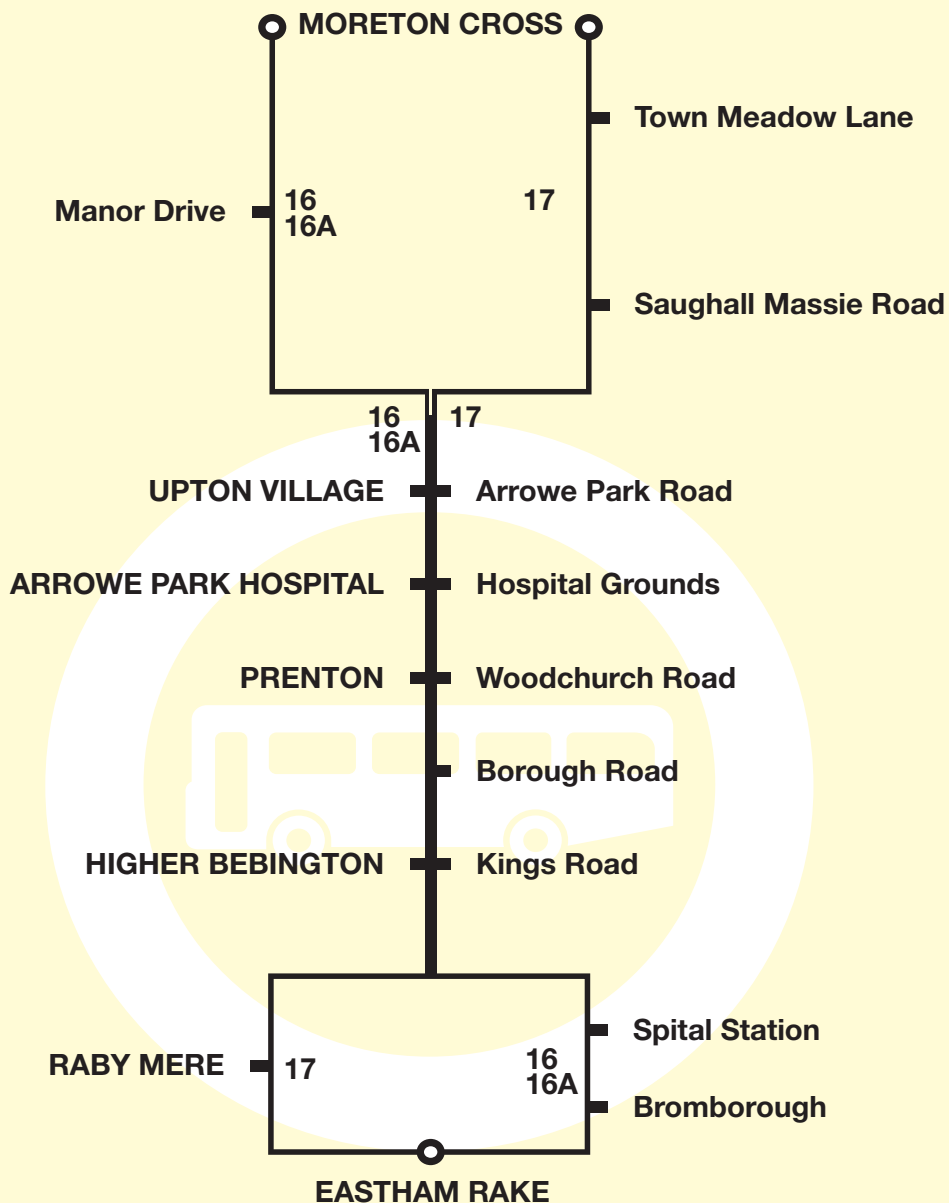

Bus timetable

16, 16A 17

Moreton - Eastham Rake

These services are provided by Merseytravel