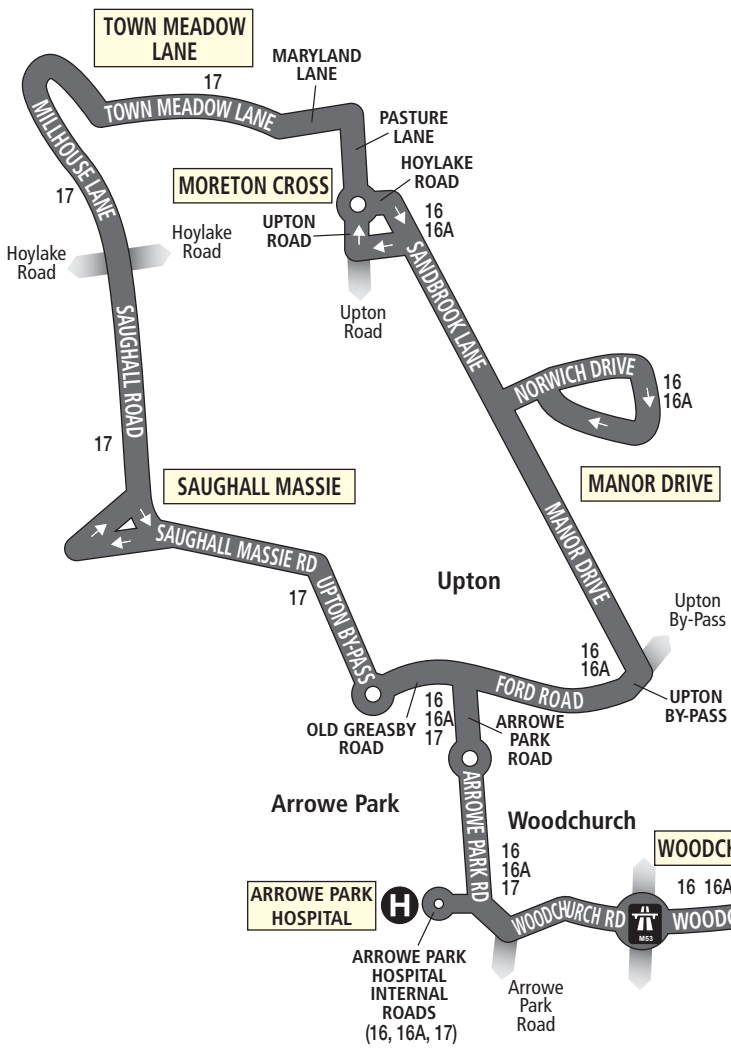

Routes 16, 16A and 17: Moreton - Eastham Rake