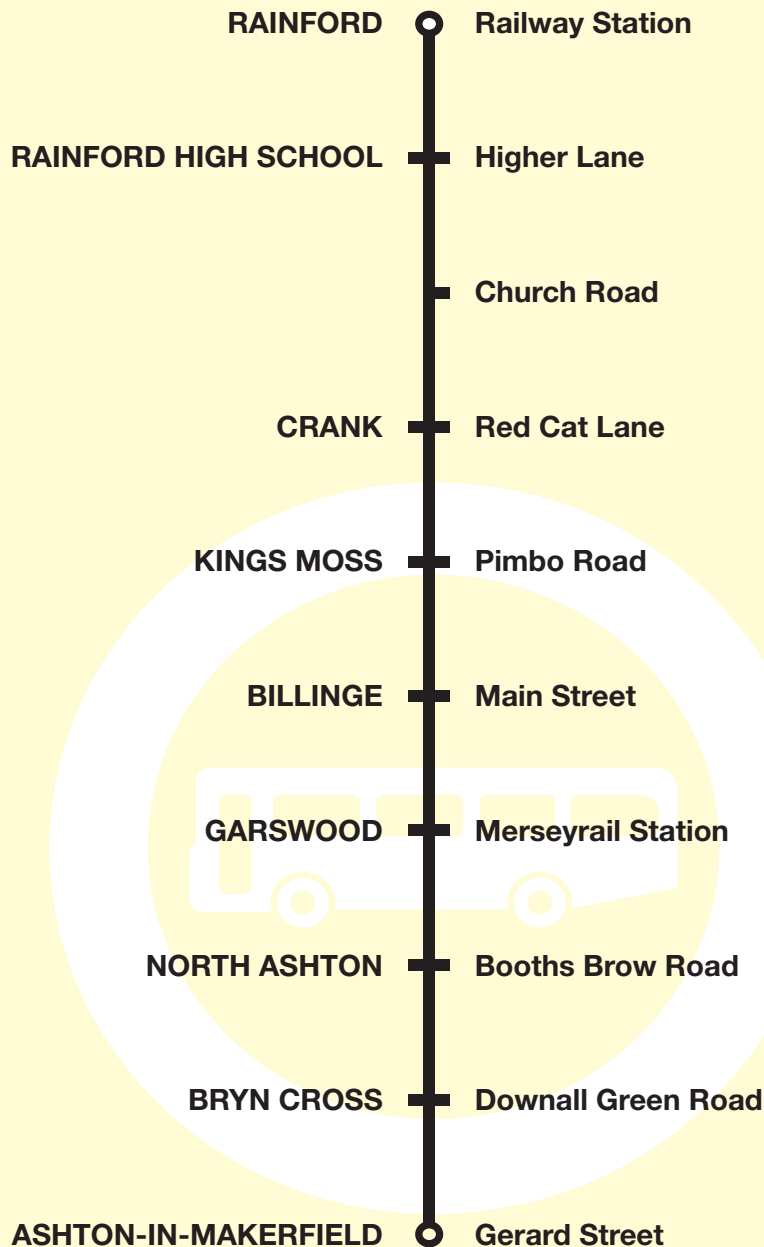

Valid from 25 April 2016

Bus timetable

157 Rainford Station - Ashton-in-Makerfield

This service is provided by Cumfybus

What's changed?

Service now operated commercially by Cumfybus.

Any comments about this service?

Large print timetables

We can supply this timetable in another format, such as large print.

Either call **0151 330 1000** or email us at **publicity@merseytravel.gov.uk**

**Route descriptions**

Route 157 between Rainford and Ashton-in-Makerfield: from RAINFORD STATION via News Lane, Hydes Brow, Higher Lane, Cross Pit Lane, Church Road, Southern Lane, Holly Crescent, Festival Road, Derby Drive, Rookery Lane, Higher Lane, Red Cat Lane, Pimbo Road, Fir Tree Close, Pimbo Road, Crank Road, Red Cat Lane, Back Lane, Gore's Lane, Rainford Road, Main Street, Newton Road, Billinge Road, Smock Lane, Garswood Road, Station Road, Victoria Road, Billinge Grove, Birch Road, Leyland Green Road, Booth's Brow Road, Downall Green Road, Meadow Croft, Chantry Walk, Grange Road, Haseldine Street, Downall Green Road, Wigan Road, Gerard Street to ASHTON-IN-MAKERFIELD (GERARD STREET).