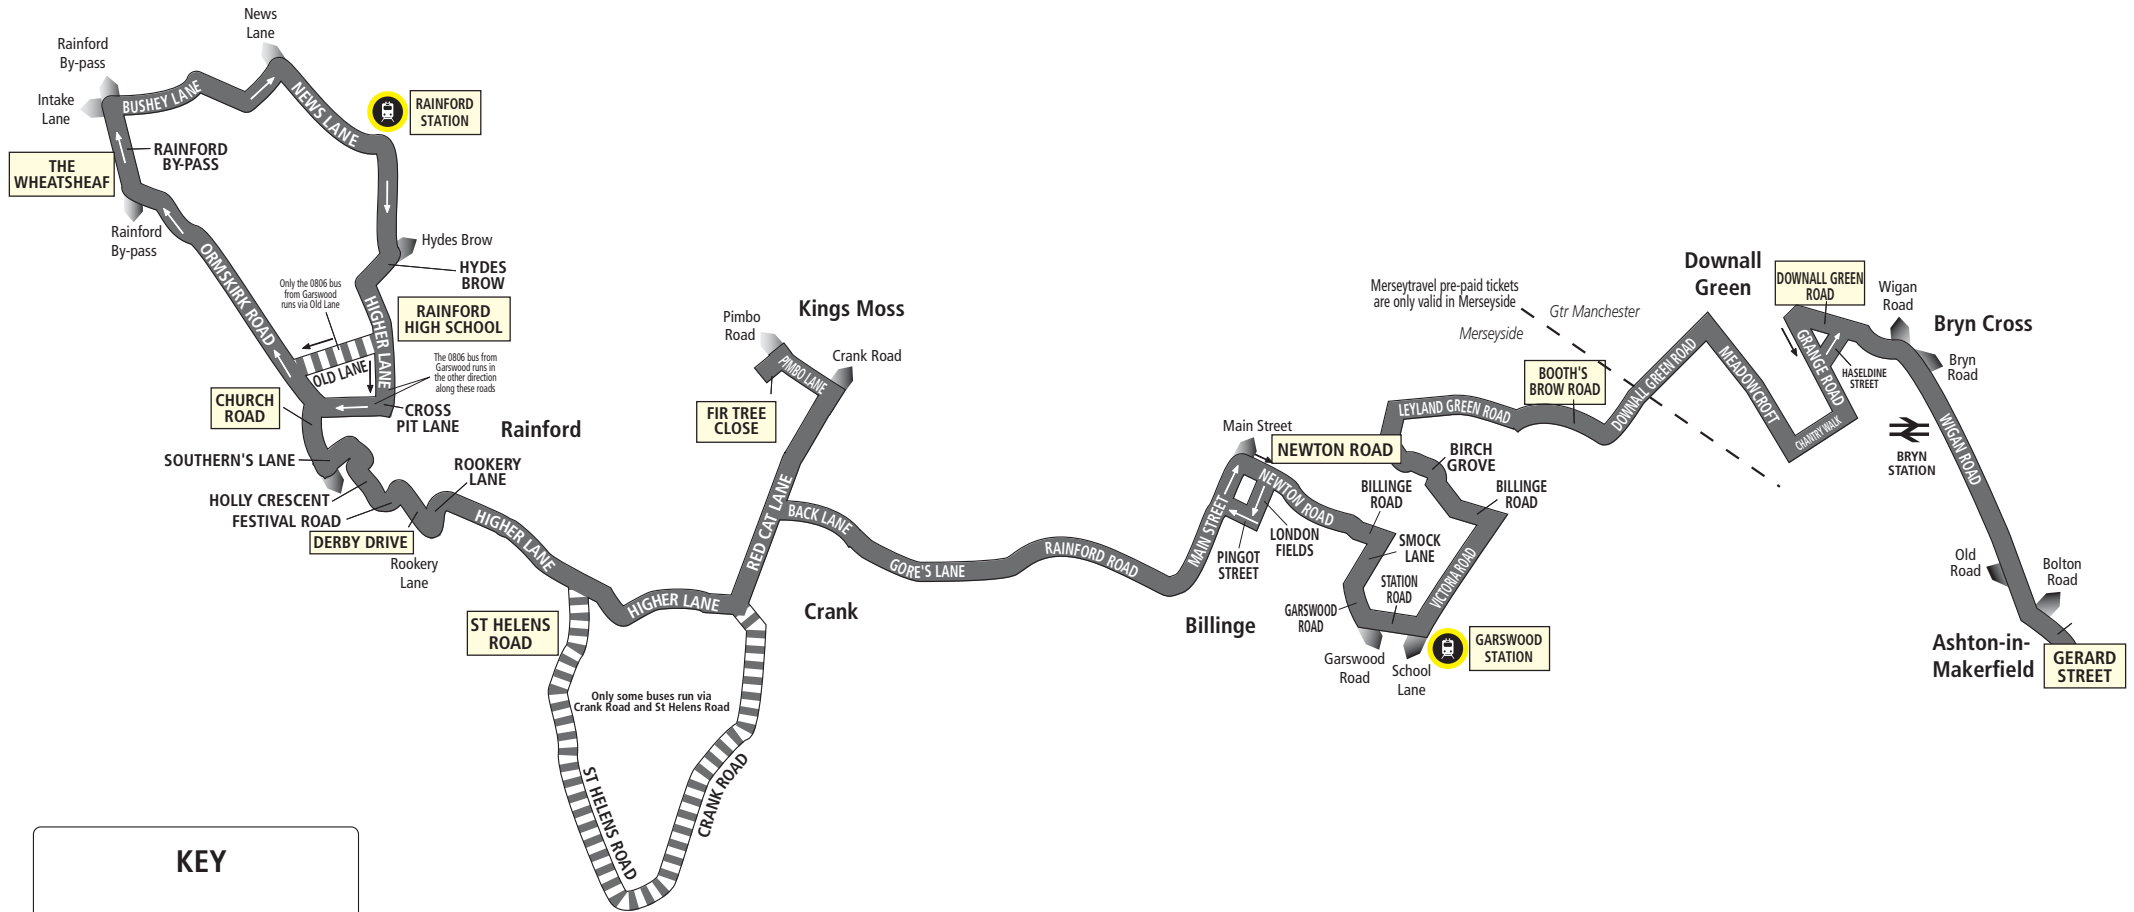

Large print timetables

We can supply this timetable in another format, such as large print.

Either call **0151 330 1000** or email us at **publicity@merseytravel.gov.uk**

**Route descriptions**

Route 157 between Rainford and Ashton-in-Makerfield: from RAINFORD STATION via News Lane, Hydes Brow, Higher Lane, Cross Pit Lane, Church Road, Southern Lane, Holly Crescent, Festival Road, Derby Drive, Rookery Lane, Higher Lane, Red Cat Lane, Pimbo Road, Fir Tree Close, Pimbo Road, Crank Road, Red Cat Lane, Back Lane, Gore's Lane, Rainford Road, Main Street, Newton Road, Billinge Road, Smock Lane, Garswood Road, Station Road, Victoria Road, Billinge Grove, Birch Road, Leyland Green Road, Booth's Brow Road, Downall Green Road, Meadow Croft, Chantry Walk, Grange Road, Haseldine Street, Downall Green Road, Wigan Road, Gerard Street to ASHTON-IN-MAKERFIELD (GERARD STREET).

Route 157 between Ashton-in-Makerfield and Rainford: from ASHTON-IN-MAKERFIELD (GERARD STREET) via Gerard Street, Wigan Road, Downall Green Road, Grange Road, Chantry Walk, Meadow Croft, Downall Green Road, Booths Brow Road, Leyland Green Road, Birch Grove, Billinge Road, Victoria Road, Station Road, Garswood, Road, Smock Lane, Billinge Road, Newton Road, London Fields, Pingot Road, Main Street, Rainford Road, Gore's Lane, Back Lane, Red Cat Lane, Crank Road, Pimbo Road, Fir Tree Close, Pimbo Road, Red Cat Lane, Higher Lane, Rookery Lane, Derby Drive, Festival Road, Holly Crescent, Southern Lane, Church Road, Ormskirk Road, Rainford By-Pass, Bushey Lane, News Lane to RAINFORD STATION.

Code used on this page:

□ - means this bus runs via Higher Lane, then Ormskirk Road. Serves Rainford High School

Sundays - No Service

Route 157:

Rainford station - Ashton-in-Makerfield

KEY

 Timetable Reference Point