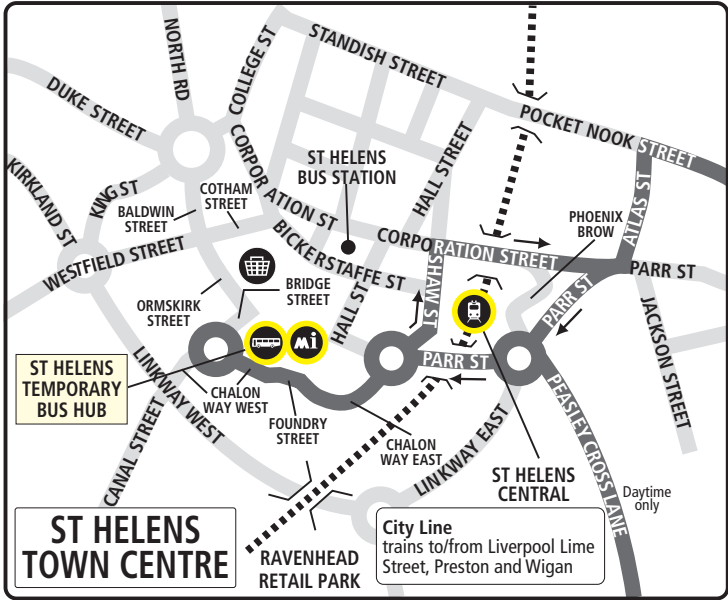

Eve & Sun: from ST HELENS TEMPORARY BUS HUB (CHALON WAY WEST) via Chalon Way West, Foundry Street, Chalon Way East, Shaw Street, Corporation Street, Parr Street, Atlas Street, Pocket Nook Street, Park Road, Blackbrook Road, West End Road, Clipsley Lane, Church Road, Piele Road, Millfield Lane, Tithebarn Road, Garswood Road, School Lane, Station Road, Garswood Road, Billinge Road, Rectory Road, Booths Brow Road, Downall Green Road, Wigan Road to ASHTON (ASHTON LIBRARY).

■ - on Mondays to Fridays this journey omits Wagon Lane, Ledger Road, Wedge Avenue and Old Whint Road - instead continuing along Clipsley Lane onto West End Road then onto Blackbrook Road continuing normal route to St Helens/Lea Green. Time given at this stop is for Saturdays only. On Mondays to Fridays this time applies to the stop at West End Road, Clipsley Lane.

156 St Helens - Ashton

Merseytravel bus service

Sundays and bank holidays

	M		M		M
St Helens Temporary Bus Hub	🚌 0808	then at these times every hour	08	until	2208
Blackbrook Blackbrook Road, The Ship Inn	0814		14		2214
New Boston Piele Road, Bluebell Avenue	0821		21		2221
Garswood station Station Road	⇒ 0828		28		2228
Downall Green Rectory Road	0836		36		2236
Bryn Cross Bryn station	⇒ 0840		40		2240
Ashton-in-Makerfield Gerard Street	0843		43		2243

Codes used on this page:

M - Merseytravel Bus Service operated by Huyton Travel.

Route 156:

Garswood - St Helens - Lea Green (Daytime)

Ashton - St Helens (Evening and Sunday)

KEY	
	Timetable Reference Point
	Rail Station
	Bus Station
	Merseytravel Centre
	Shopping Centre
	Direction of Travel