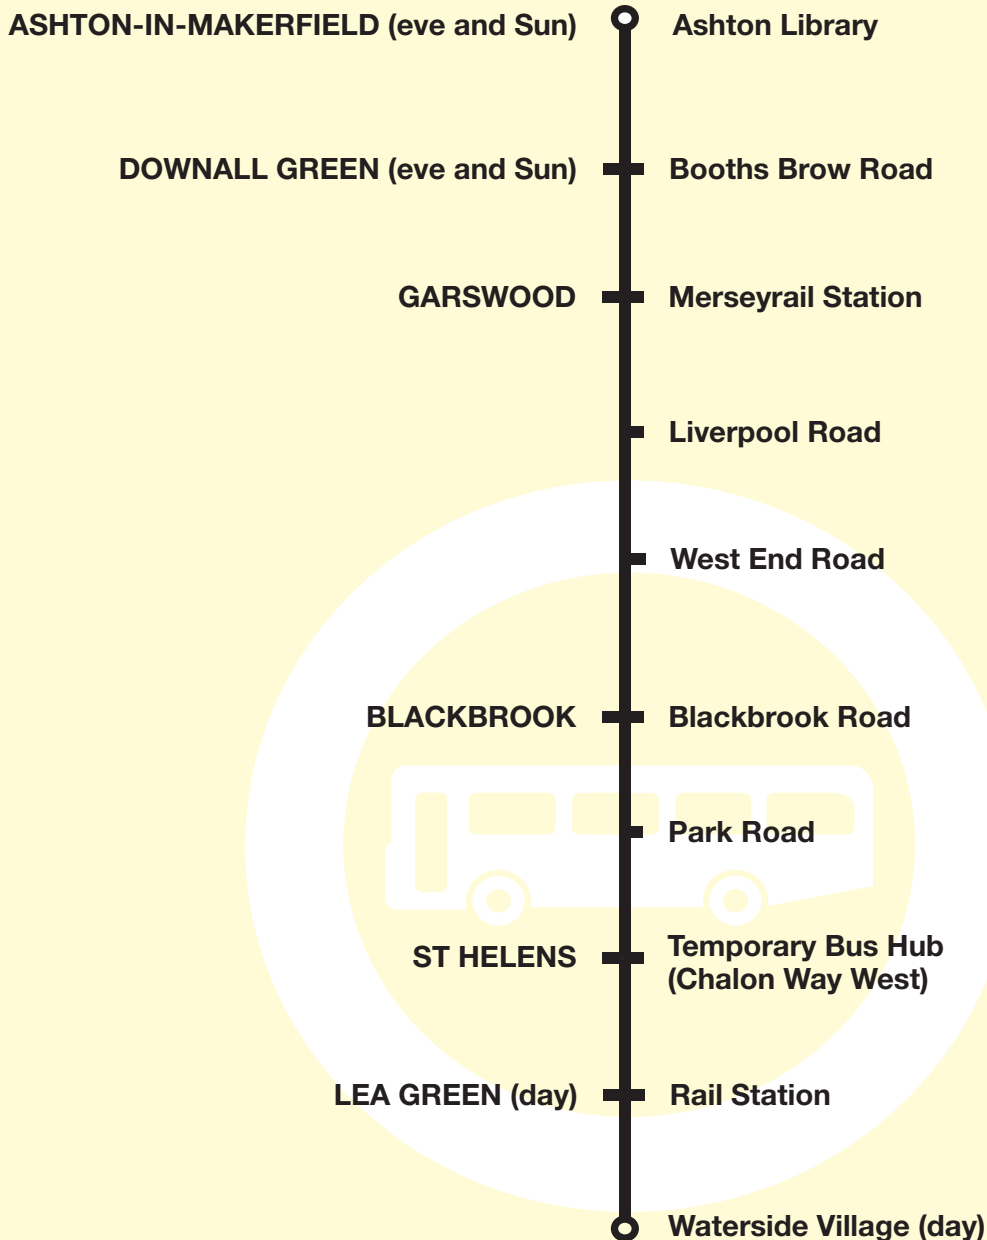

Valid from **31 August 2025**

Bus timetable

156

Garswood - St Helens - Lea Green Ashton - St Helens

This service is provided by **Merseytravel**

What's changed?

Evening and Sunday journeys from St Helens towards Garswood and Ashton now follow the same route as the daytime journeys, via Shaw Street and Corporation Street.
Times are unchanged.

Eve & Sun: from ST HELENS TEMPORARY BUS HUB (CHALON WAY WEST) via Chalon Way West, Foundry Street, Chalon Way East, Shaw Street, Corporation Street, Parr Street, Atlas Street, Pocket Nook Street, Park Road, Blackbrook Road, West End Road, Clipsley Lane, Church Road, Piele Road, Millfield Lane, Tithebarn Road, Garswood Road, School Lane, Station Road, Garswood Road, Billinge Road, Rectory Road, Booths Brow Road, Downall Green Road, Wigan Road to ASHTON (ASHTON LIBRARY).

Eve & Sun: from ASHTON (ASHTON LIBRARY) via Wigan Road, Downall Green Road, Booths Brow Road, Rectory Road, Billinge Road, Garswood Road, Station Road, School Lane, Garswood Road, Tithebarn Road, Millfield Lane, Piele Road, Church Lane, Clipsley Lane, West End Road, Blackbrook Road, Park Road, Pocket Nook Street, Atlas Street, Parr Street, Chalon Way East, Foundry Street, Chalon Way West to ST HELENS TEMPORARY BUS HUB (CHALON WAY WEST).

■ - on Mondays to Fridays this journey omits Wagon Lane, Ledger Road, Wedge Avenue and Old Whint Road - instead continuing along Clipsley Lane onto West End Road then onto Blackbrook Road continuing normal route to St Helens/Lea Green. Time given at this stop is for Saturdays only. On Mondays to Fridays this time applies to the stop at West End Road, Clipsley Lane.