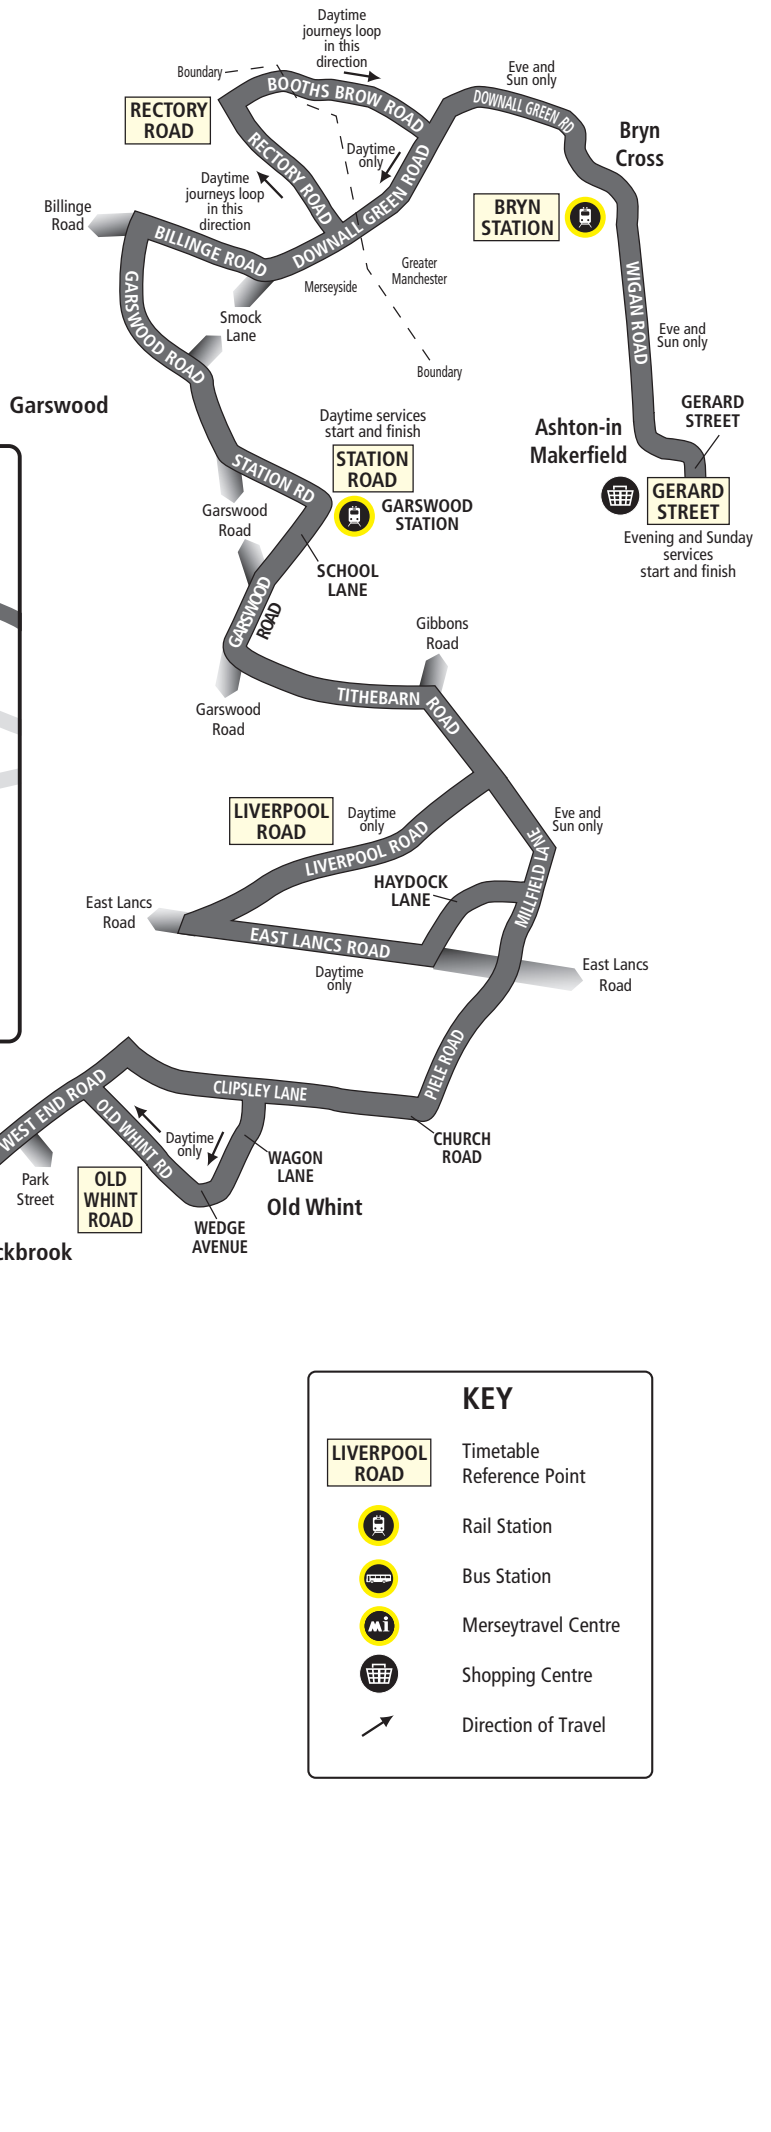

Route 156:

Garswood - St Helens - Lea Green (Daytime)

Ashton - St Helens (Evening and Sunday)

KEY	
	Timetable Reference Point
	Rail Station
	Bus Station
	Merseytravel Centre
	Shopping Centre
	Direction of Travel