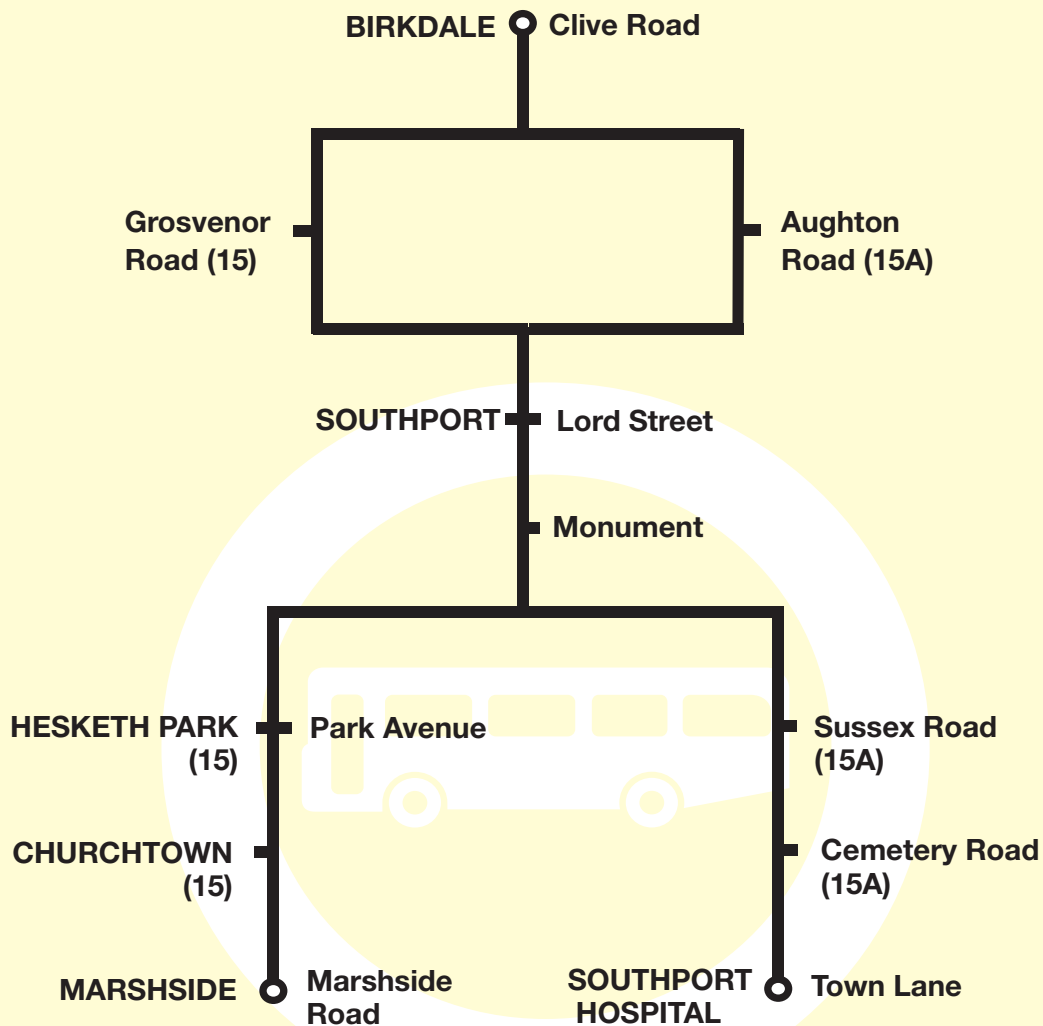

Valid from 12 April 2021

Bus timetable

15, 15A

Birkdale - Marshside
Birkdale - Southport Hospital

These services are provided by Cumfybus

What's changed?

Route 15: Service is rerouted via Hoghton Street, missing out Manchester Street and a section of Lord Street. Times are unchanged.

Large print timetables

We can supply this timetable in another format, such as large print.

Either call **0151 330 1000** or email us at **ask@merseytravel.gov.uk**

Route description

Route 15 between Birkdale - Marshside - Birkdale: from BIRKDALE (CLIVE ROAD) via Clive Road, Dunkirk Road, Blundell Drive, Burlington Road, Crescent Road, Grosvenor Road, Westbourne Road, Westcliffe Road, Lord Street West, Lord Street, London Street, Houghton Street, Queens Road, Park Crescent, Cambridge Road, Marshside Road, Fleetwood Road to MARSHSIDE (FLEETWOOD ROAD) then Fleetwood Road, Radnor Drive, Marshside Road, Cambridge Road, Park Crescent, Queens Road, Hoghton Street, London Street, Lord Street, Lord Street West, Westcliffe Road, Aughton Road, York Road, Liverpool Road, Crescent Road, Burlington Road, Blundell Drive, Kirkstall Road, Kirklees Road to BIRKDALE (CLIVE ROAD).