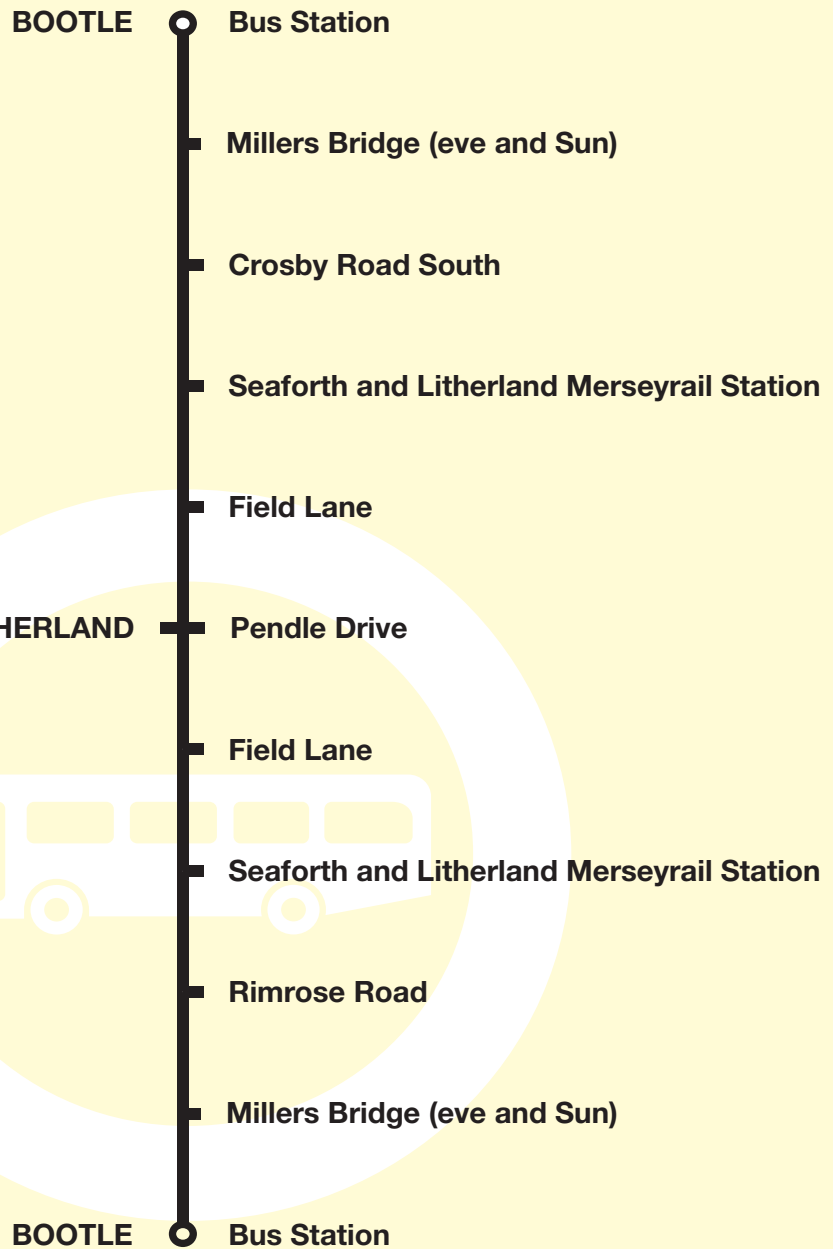

Valid from 31 August 2025

Bus timetable

144 Bootle - Litherland Circular

This service is provided by Merseytravel

What's changed?

Saturday and Sunday trips are retimed throughout the journey.

Any comments about this service?

If you've got any comments or suggestions about the services shown in this timetable, please contact the bus company who runs the service:

Arriva North West

73 Ormskirk Road, Aintree, Liverpool, L9 5AE
0344 800 44 11

Route 144 Daytime: from BOOTLE BUS STATION via Washington Parade, Merton Road, Stanley Road, Marsh Lane, Washington Parade, Strand Road, Irlam Road, Marsh Lane, Rimrose Road, Crosby Road South, Church Road, Seaforth Road, Bridge Road, Church Road, Hawthorne Road, Sefton Road, Field Lane, Appleton Road, Hatton Hill Road, Kirkstone Road West, Ford Lane, Gorsey Lane, Pendle Drive, Bowland Drive, Pendle Drive, Gorsey Lane, Ford Lane, Kirkstone Road West, Hatton Hill Road, Appleton Road, Field Lane, Sefton Road, Hawthorne Road, Church Road, Bridge Road, Seaforth Road, Crosby Road South, Rimrose Road, Marsh Lane, Irlam Road, Strand Road, Washington Parade to BOOTLE BUS STATION.

Code used on this page:

- ☐ - Time given is at Derby Road, Millers Bridge (please see the route description on previous page for evenings and Sundays)
- ▶ - Time given is at Millers Bridge, Derby Road (please see the route description on previous page for evenings and Sundays)