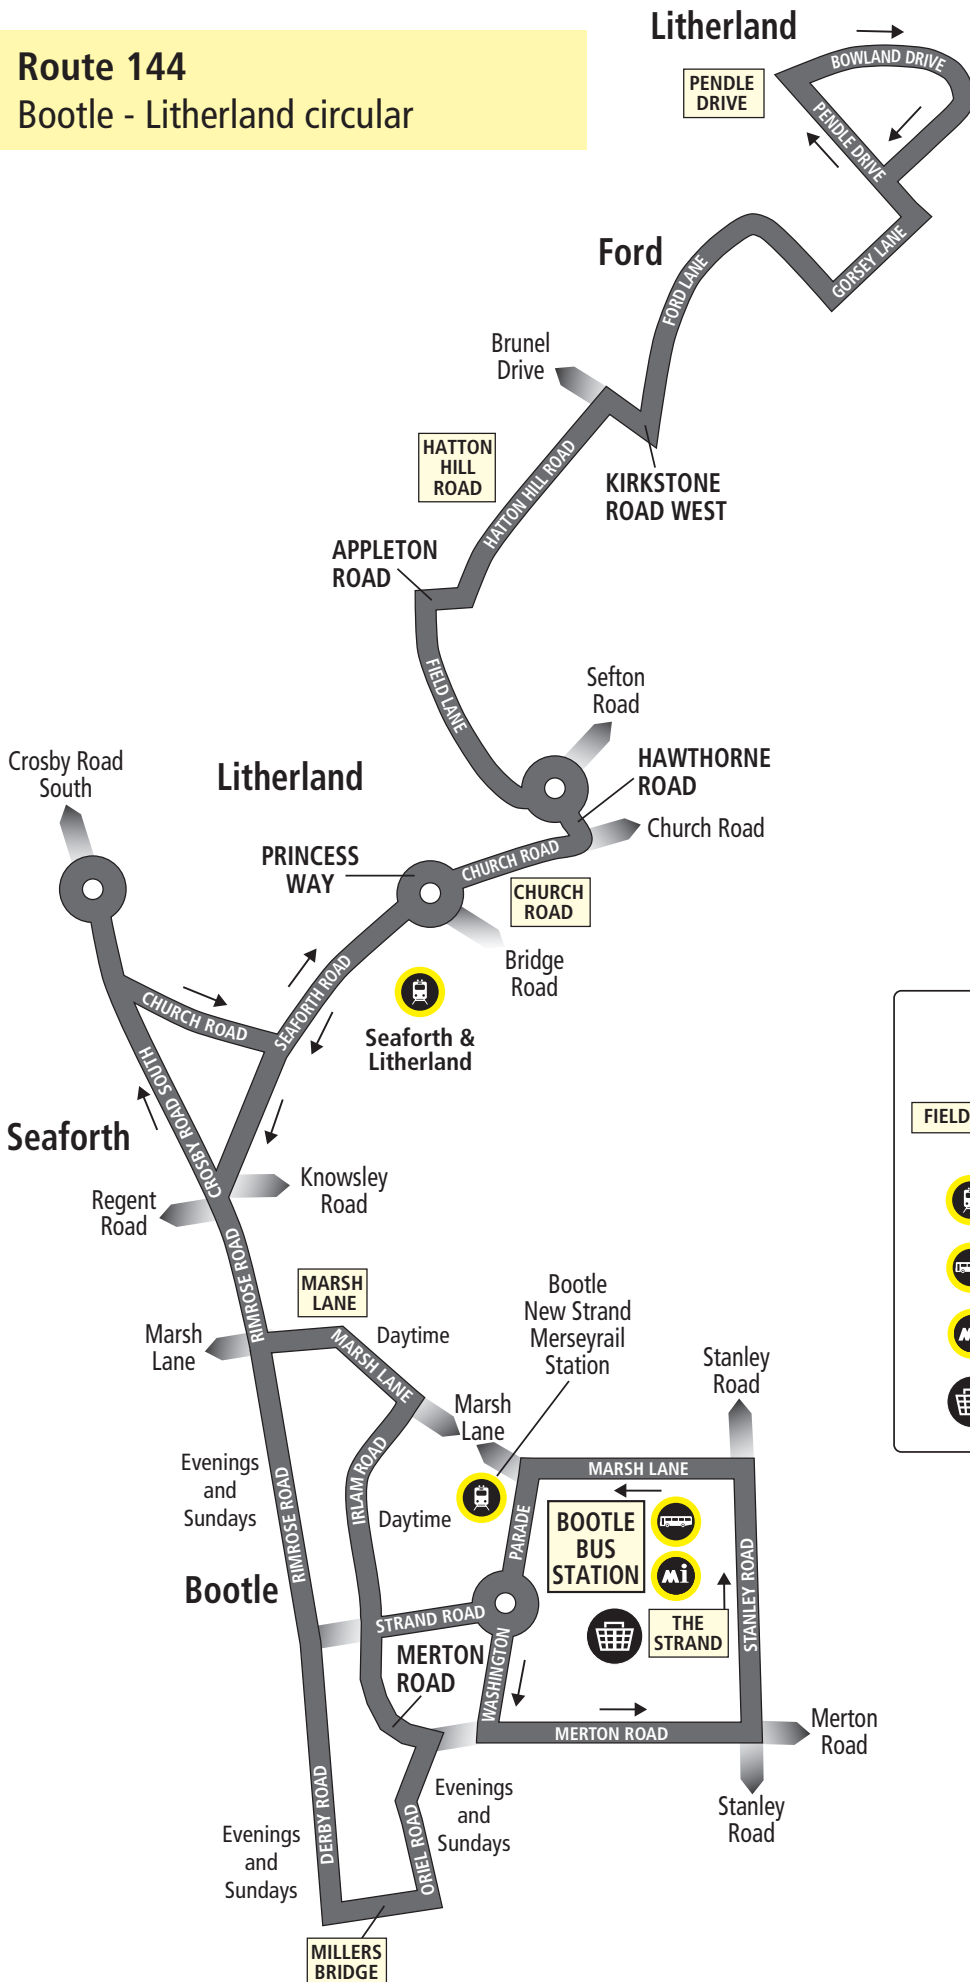

Route 144

Bootle - Litherland circular

KEY	
	Timetable Reference Point
	Merseyrail Station
	Bus Station
	Merseytravel Centre
	Shopping Centre