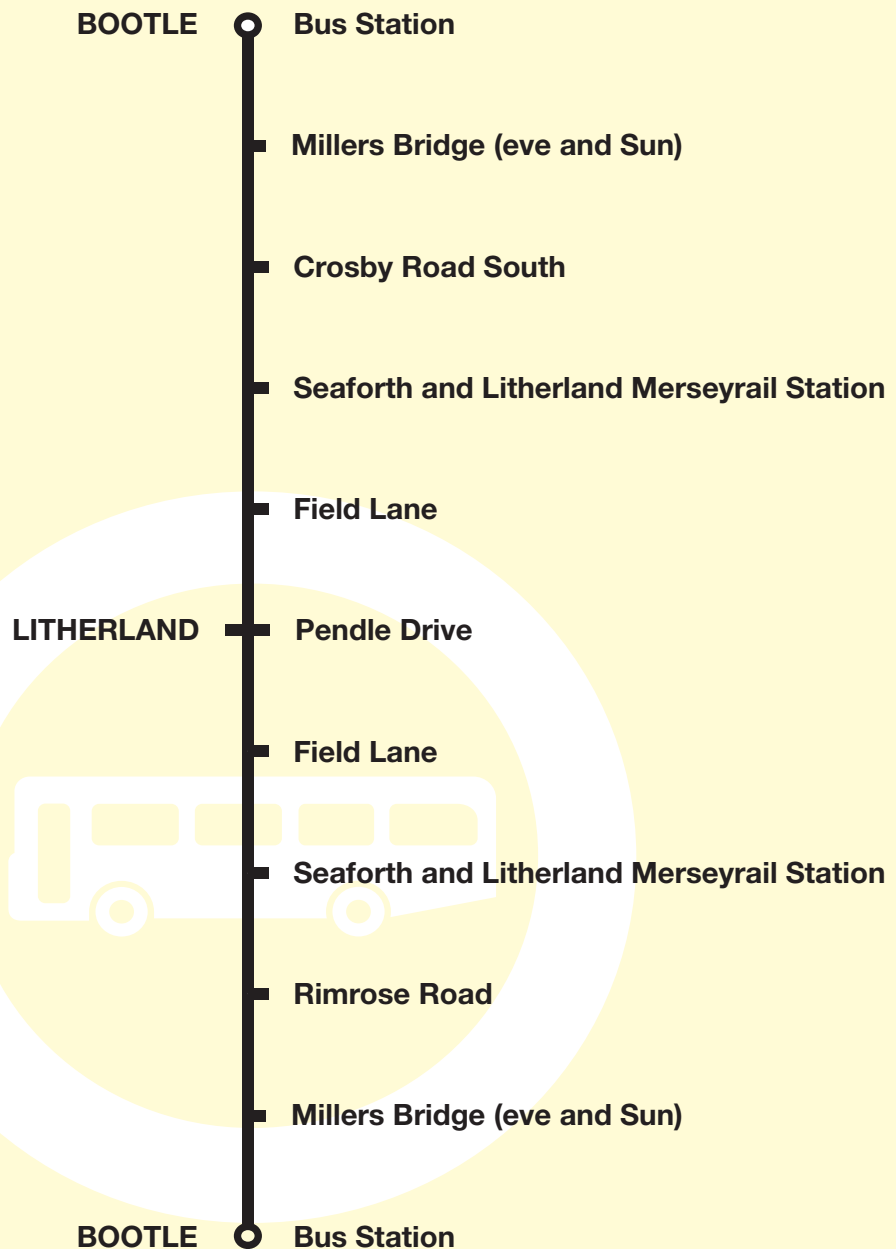

Valid from 23 July 2023

Bus timetable

144 Bootle - Litherland circular

This service is provided by Merseytravel

What's changed?

The Irlam Road timepoint is moved to Marsh Lane, Tennyson Street. Church Road, Bridge Road has been added as a timepoint. There are also some minor time changes along the route Monday to Friday.

Any comments about this service?

If you've got any comments or suggestions about the services shown in this timetable, please contact the bus company who runs the service:

Arriva North West

73 Ormskirk Road, Aintree, Liverpool, L9 5AE
0344 800 44 11

Route 144 Daytime: from BOOTLE BUS STATION via Washington Parade, Merton Road, Stanley Road, Marsh Lane, Washington Parade, Strand Road, Irlam Road, Marsh Lane, Rimrose Road, Crosby Road South, Church Road, Seaforth Road, Bridge Road, Church Road, Hawthorne Road, Sefton Road, Field Lane, Appleton Road, Hatton Hill Road, Kirkstone Road West, Ford Lane, Gorsey Lane, Pendle Drive, Bowland Drive, Pendle Drive, Gorsey Lane, Ford Lane, Kirkstone Road West, Hatton Hill Road, Appleton Road, Field Lane, Sefton Road, Hawthorne Road, Church Road, Bridge Road, Seaforth Road, Crosby Road South, Rimrose Road, Marsh Lane, Irlam Road, Strand Road, Washington Parade to BOOTLE BUS STATION.