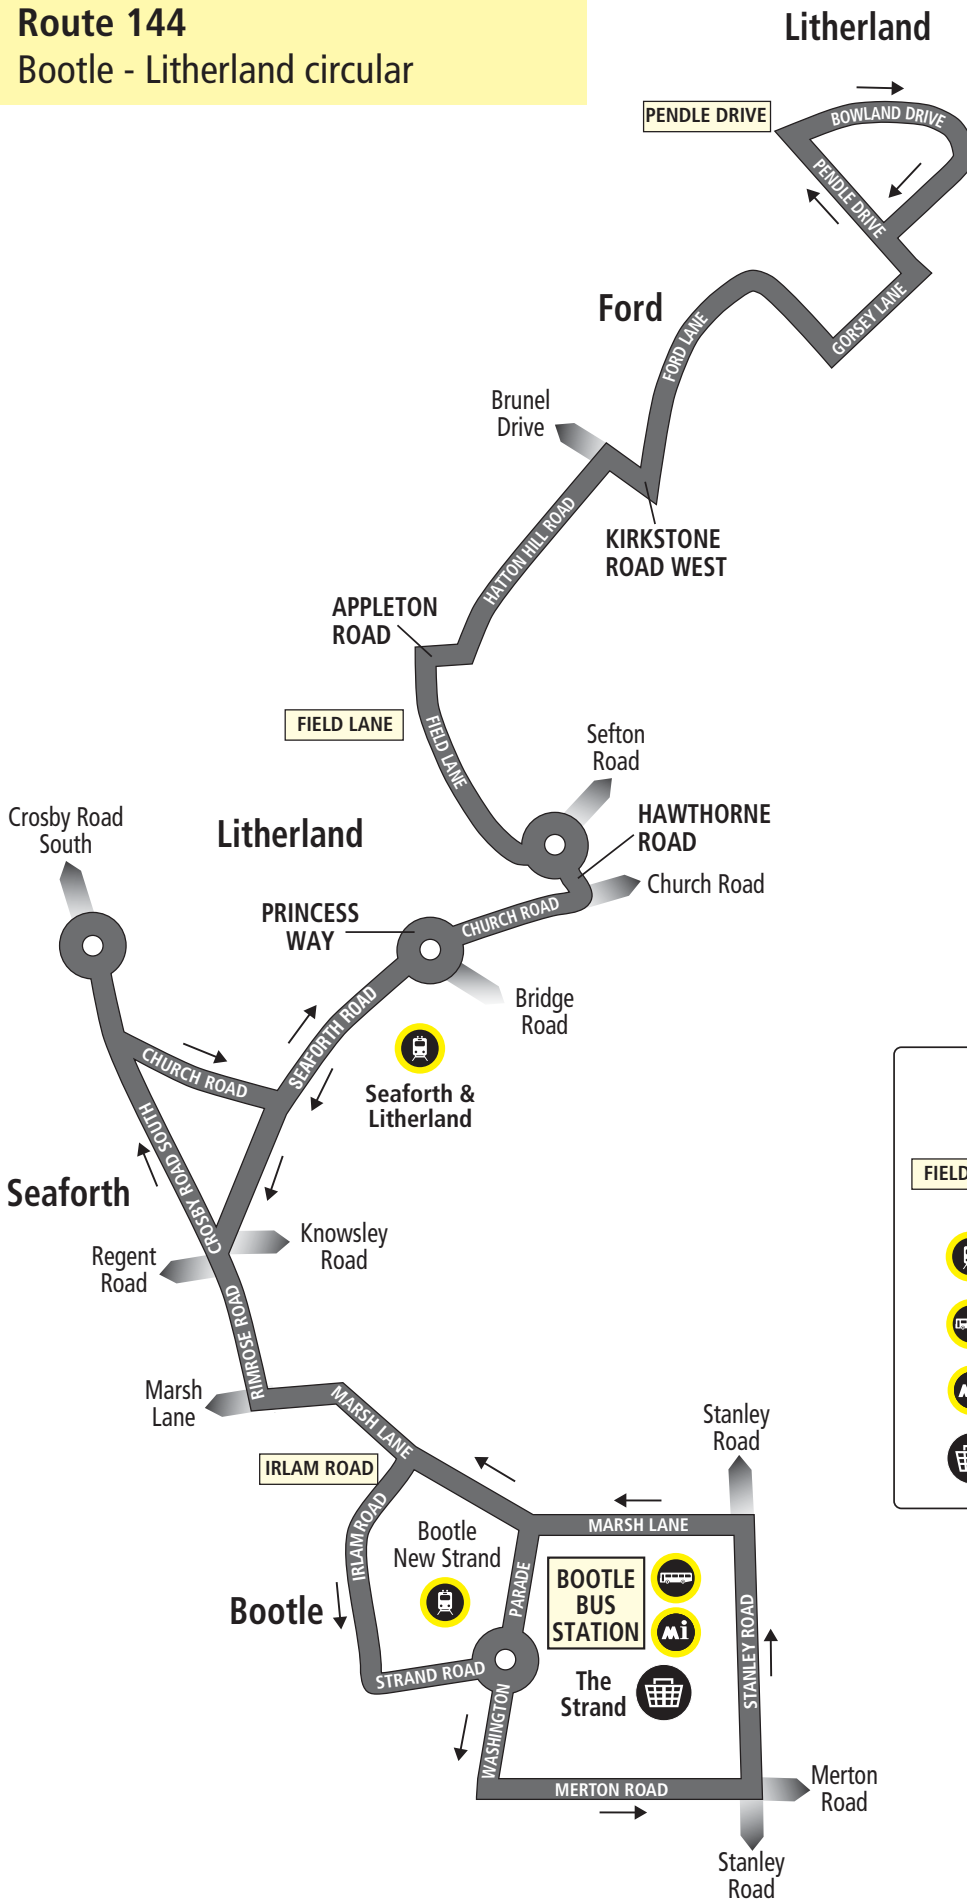

Route 144

Bootle - Litherland circular

KEY	
	Timetable Reference Point
	Merseyrail Station
	Bus Station
	Merseytravel Centre
	Shopping Centre