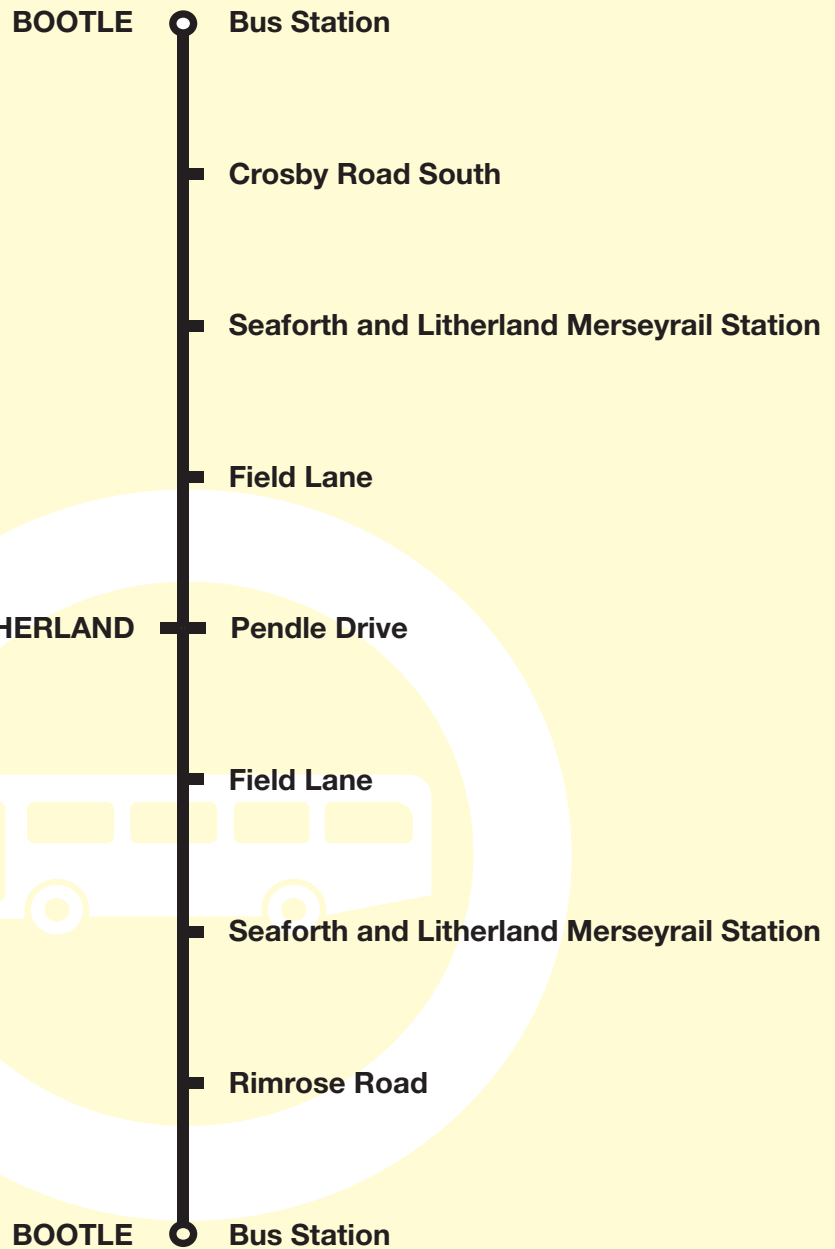

Valid from 1 September 2019

Bus timetable

144 Bootle - Netherton circular

This service is provided by Merseytravel

What's changed?

The route is shortened. Journeys now only travel as far as Pendle Drive and Bowland Drive before heading back to Bootle. Service no longer serves Magdalene Square.
Times are changed.

Large print timetables

We can supply this timetable in another format, such as large print.
Either call **0151 330 1000** or email us at **ask@merseytravel.gov.uk**

144 Bootle - Netherton

Route 144: from BOOTLE BUS STATION via Washington Parade, Merton Road, Stanley Road, Marsh Lane, Rimrose Road, Crosby Road South, Church Road, Seaforth Road, Princess Way, Church Road, Hawthorne Road, Sefton Road, Field Lane, Appleton Road, Hatton Hill Road, Kirkstone Road West, Ford Lane, Gorsey Lane, Pendle Drive, Bowland Drive, Pendle Drive, Gorsey Lane, Ford Lane, Kirkstone Road West, Hatton Hill Road, Appleton Road, Field Lane, Sefton Street, Hawthorne Road, Church Road, Bridge Road, Seaforth Road, Crosby Road South, Rimrose Road, Marsh Lane, Irlam Road, Strand Road, Washington Parade to BOOTLE BUS STATION.