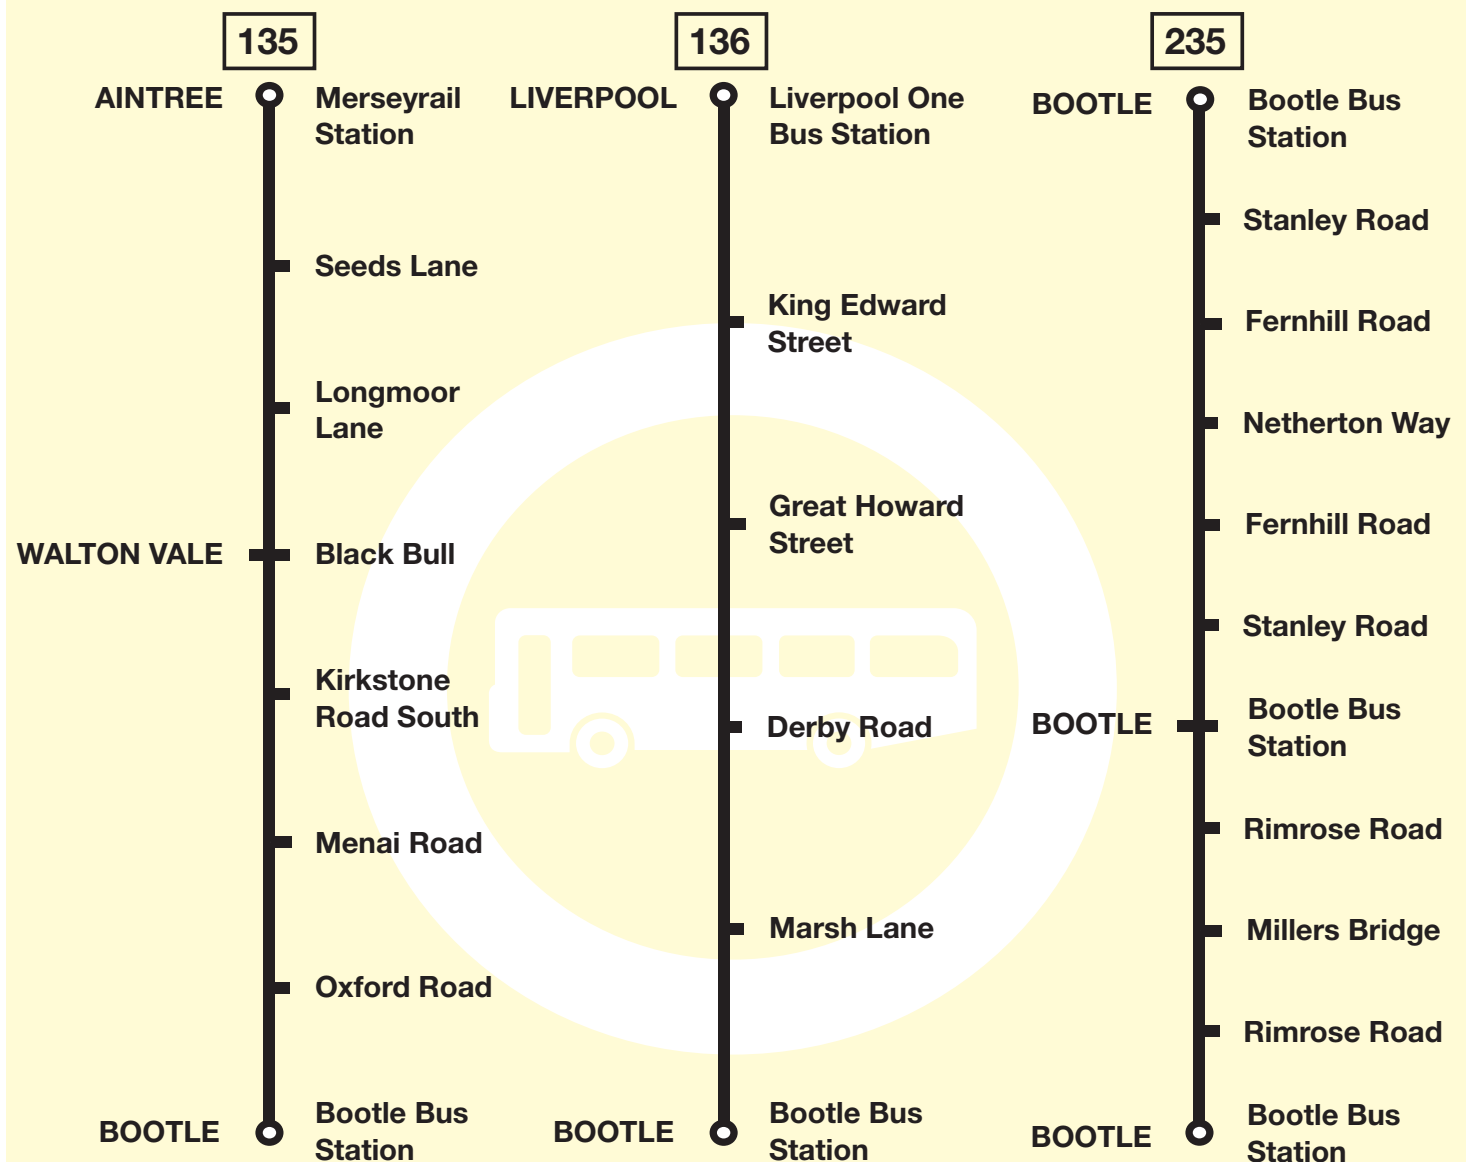

Valid from 9 July 2023

Bus timetable

135
136
235

Aintree Station - Bootle

Bootle - Liverpool

Bootle - Orrell circular

These services are provided by Merseytravel

What's changed?

The 136 and 235 services previously operated for Merseytravel by Peoplesbus are now operated by Stagecoach. Times and routes are unchanged.

Any comments about this service?

If you've got any comments or suggestions about the services shown in this timetable, please contact the bus company who runs the service:

Route 136: from LIVERPOOL ONE BUS STATION via Strand Street, Goree, George's Dock Gates, New Quay, King Edward Street, Great Howard Street, Derby Road, Rimrose Road, Marsh Lane, Washington Parade, BOOTLE BUS STATION, Washington Parade, Merton Road, Stanley Road, Marsh Lane, Rimrose Road, Derby Road, Great Howard Street, Old Hall Street, Chapel Street, Tithebarn Street, Moorfields, Dale Street, Water Street, The Strand, Strand Street to LIVERPOOL ONE BUS STATION.

Merseytravel bus service

Route description

Route 235: from BOOTLE BUS STATION via Washington Parade, Marsh Lane, Stanley Road, Merton Road, Litherland Road, Park Street, Hawthorne Road, Oxford Road, Fernhill Road, Linacre Lane, Northfield Road, Southport Road, Watts Lane, Orrell Road, Harris Drive, Kirkstone Road South, Church Road, Netherton Way, Bailey Drive, Linacre Lane, Fernhill Road, Oxford Road, Hawthorne Road, Park Street, Litherland Road, Merton Road, Stanley Road, Marsh Lane, Washington Parade, BOOTLE BUS STATION, Washington Parade, Marsh Lane, Rimrose Road, Derby Road, Millers Bridge, Oriel Road, Merton Road, Irlam Road, Strand Road, Rimrose Road, Marsh Lane, Washington Parade to BOOTLE BUS STATION.