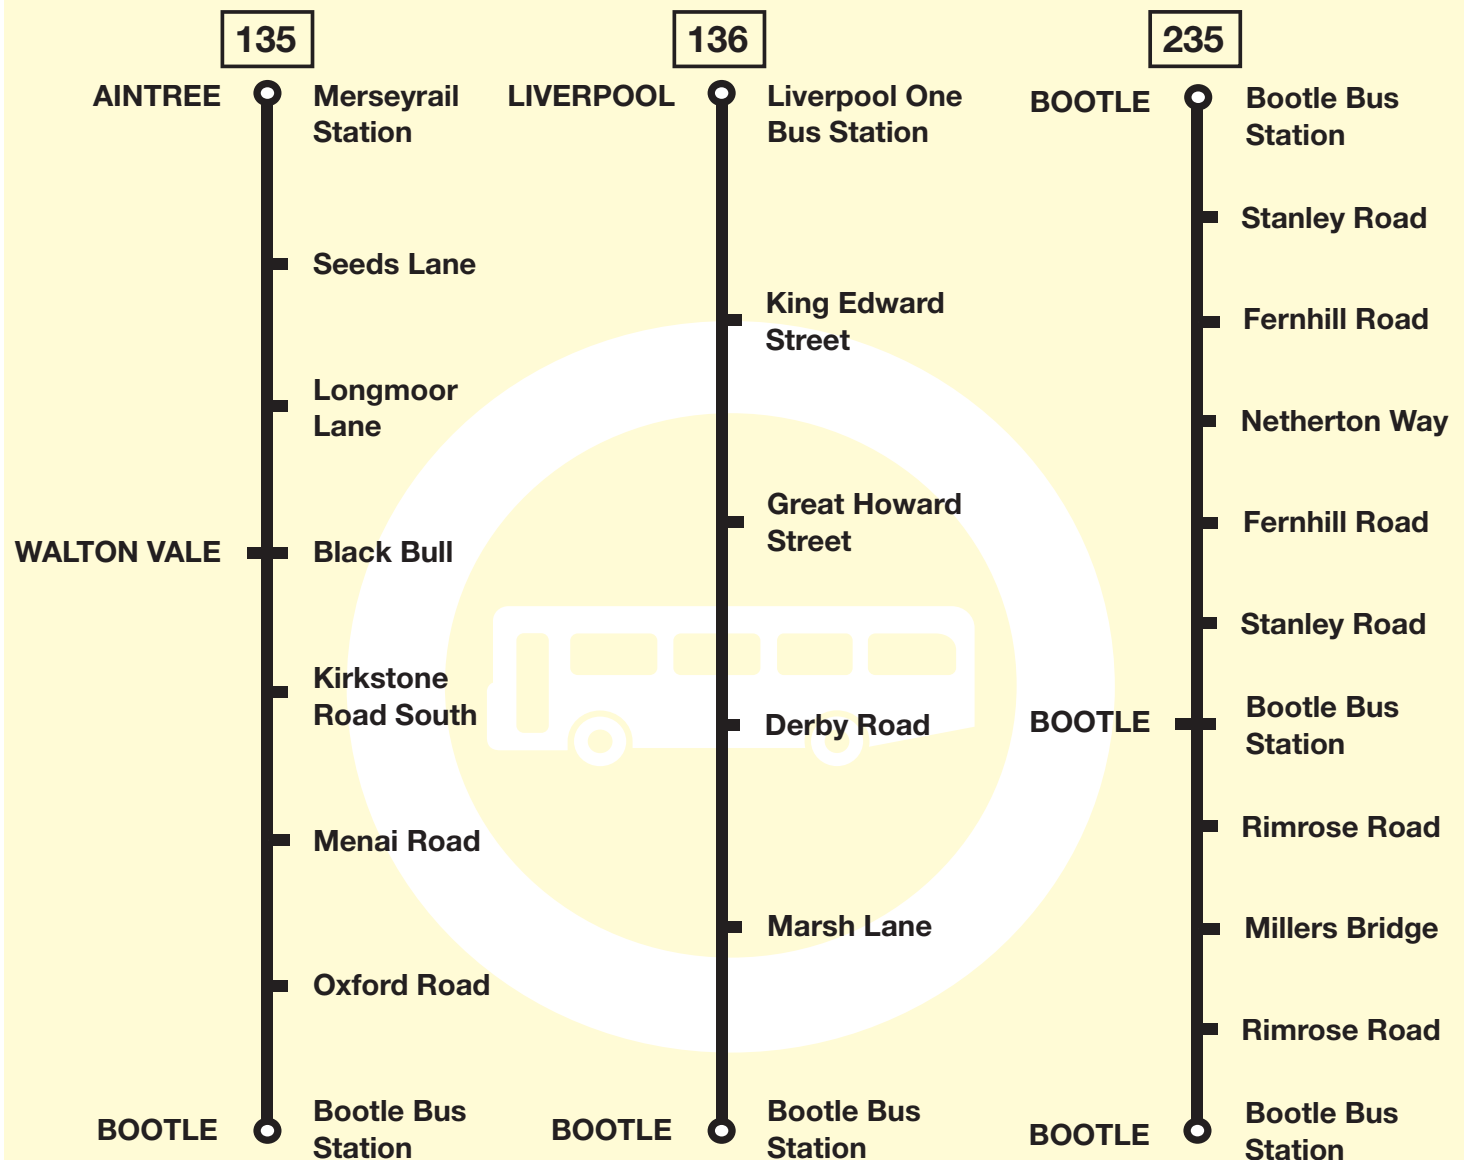

Valid from **21 April 2024**

Bus timetable

135
136
235

Aintree Station - Bootle

Bootle - Liverpool

Bootle - Orrell circular

These services are provided by Merseytravel

What's changed?

Route 136: from LIVERPOOL ONE BUS STATION via Strand Street, Goree, George's Dock Gates, New Quay, King Edward Street, Great Howard Street, Derby Road, Rimrose Road, Marsh Lane, Washington Parade, BOOTLE BUS STATION, Washington Parade, Merton Road, Stanley Road, Marsh Lane, Rimrose Road, Derby Road, Great Howard Street, Old Hall Street, Chapel Street, Tithebarn Street, Moorfields, Dale Street, Water Street, The Strand, Strand Street to LIVERPOOL ONE BUS STATION.

0623 journey from Waterloo Interchange: From WATERLOO INTERCHANGE via South Road, Crosby Road North, Sandringham Road, Cambridge Road, Sandy Road, Crescent Road, Church Road, Seaforth Road, Rimrose Road, Derby Road, Great Howard Street, Old Hall Street, Chapel Street, Tithebarn Street, Moorfields, Dale Street, Water Street, The Strand, Strand Street to LIVERPOOL ONE BUS STATION.

Merseytravel bus service

Route description

Route 235: from BOOTLE BUS STATION via Washington Parade, Marsh Lane, Stanley Road, Merton Road, Litherland Road, Park Street, Hawthorne Road, Oxford Road, Fernhill Road, Linacre Lane, Northfield Road, Southport Road, Watts Lane, Orrell Road, Harris Drive, Kirkstone Road South, Church Road, Netherton Way, Bailey Drive, Linacre Lane, Fernhill Road, Oxford Road, Hawthorne Road, Park Street, Litherland Road, Merton Road, Stanley Road, Marsh Lane, Washington Parade, BOOTLE BUS STATION, Washington Parade, Marsh Lane, Rimrose Road, Derby Road, Millers Bridge, Oriel Road, Merton Road, Irlam Road, Strand Road, Rimrose Road, Marsh Lane, Washington Parade to BOOTLE BUS STATION.