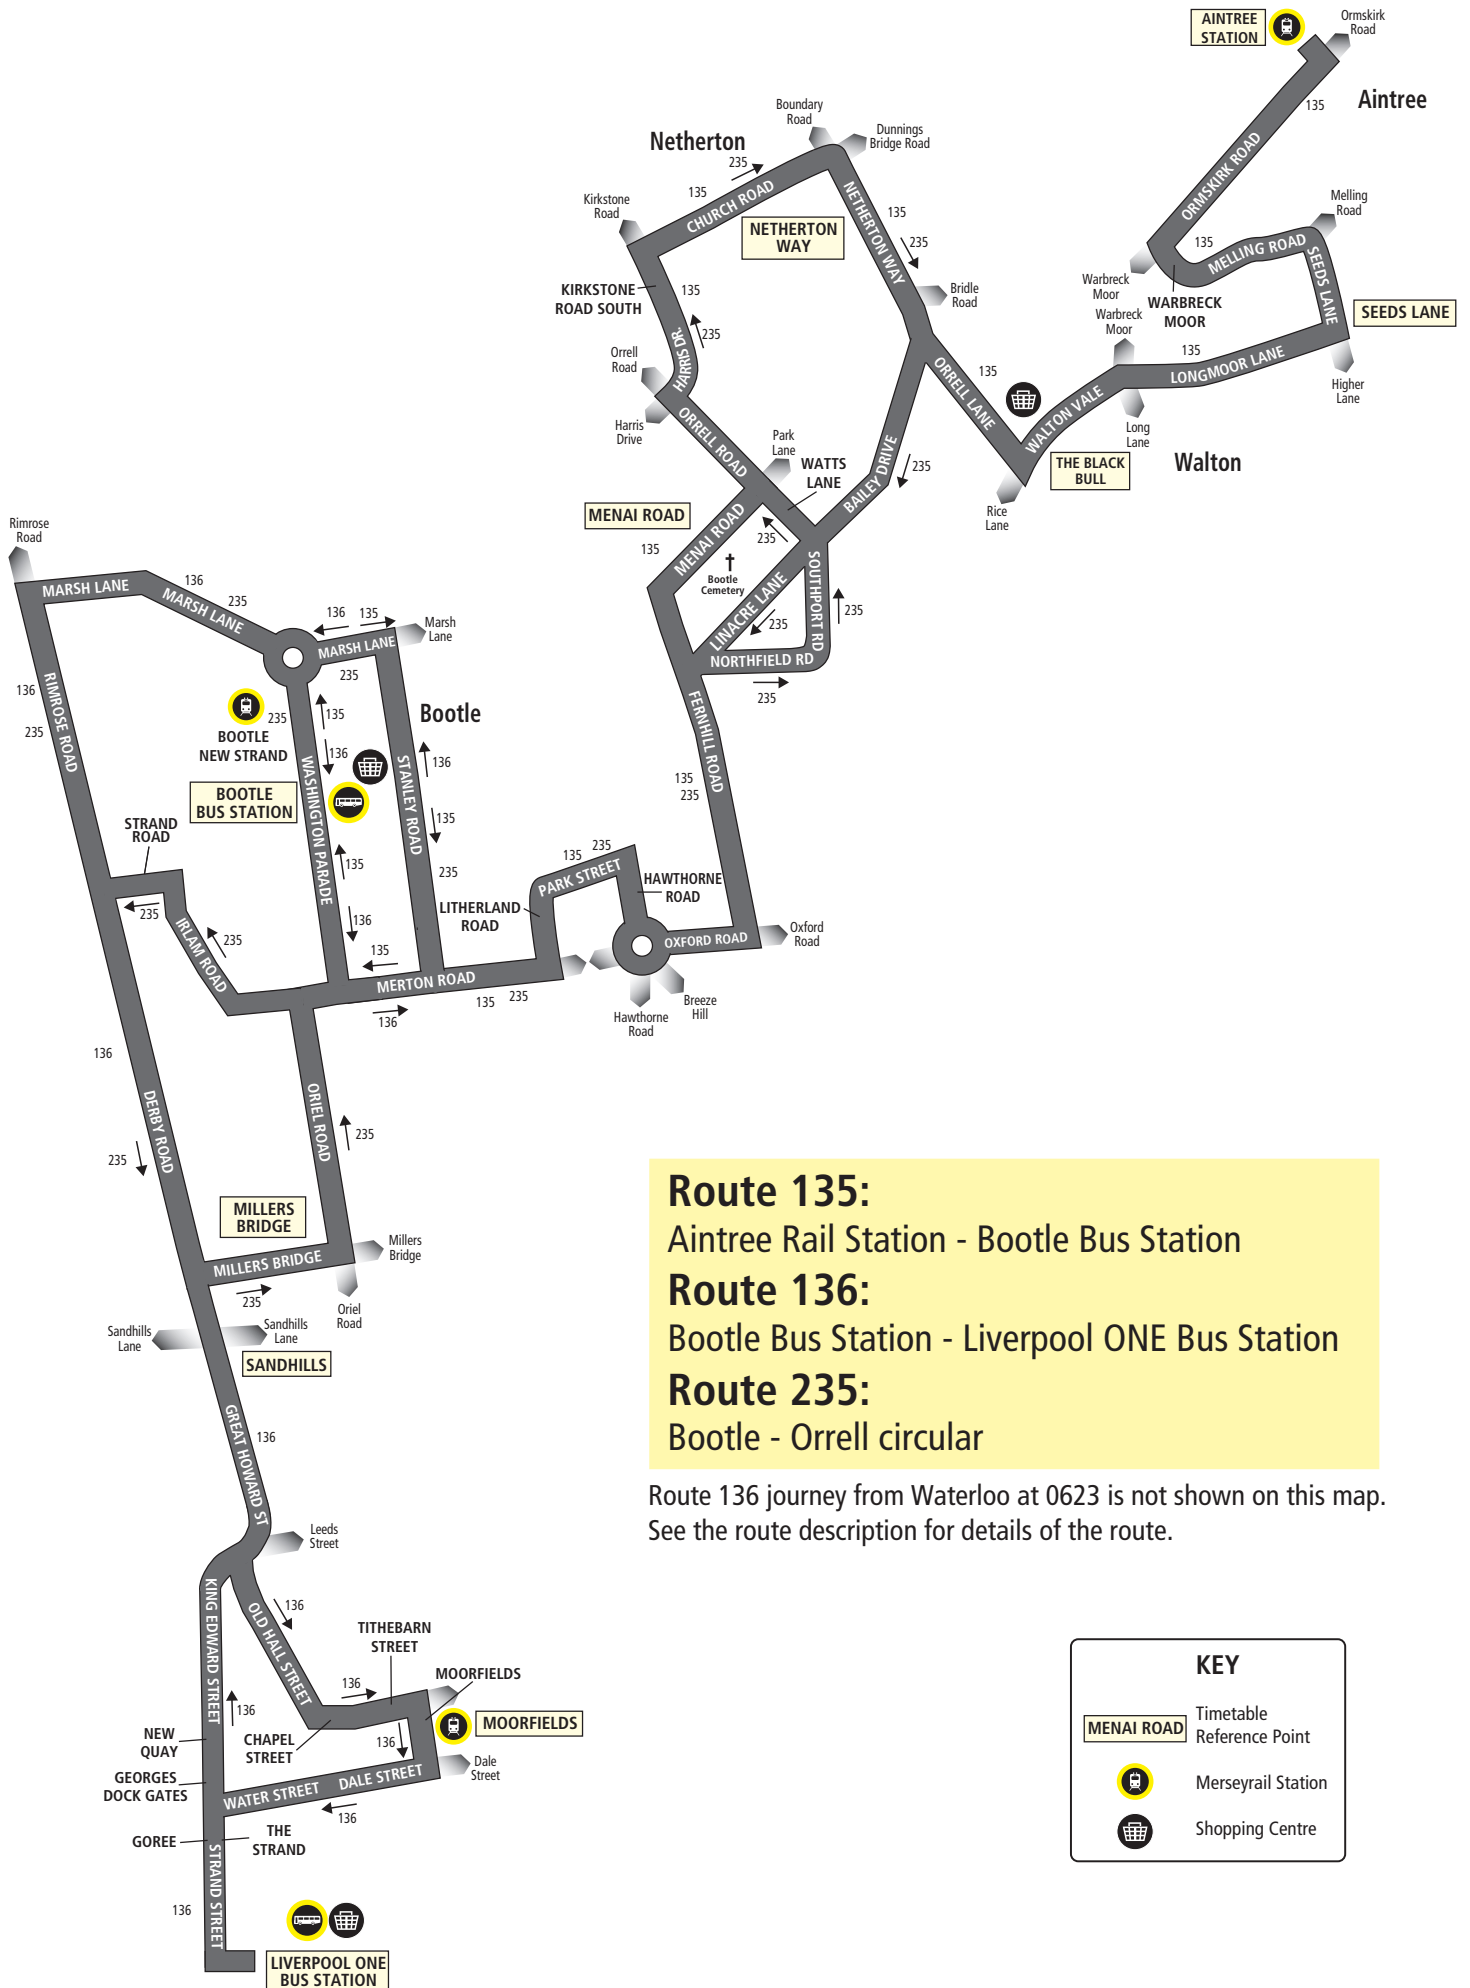

Route 135:
Aintree Rail Station - Bootle Bus Station

Route 136:
Bootle Bus Station - Liverpool ONE Bus Station

Route 235:
Bootle - Orrell circular

Route 136 journey from Waterloo at 0623 is not shown on this map. See the route description for details of the route.

KEY

- Menai Road
- Merseyrail Station
- Shopping Centre