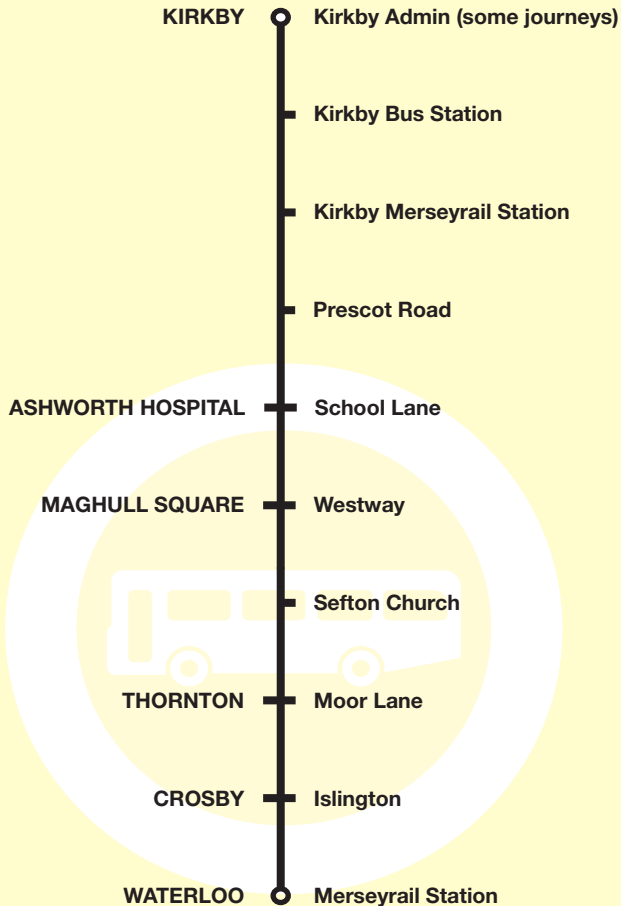

Valid from 19 January 2025

Bus timetable

133 Kirkby - Waterloo

This service is provided by Merseytravel

What's changed?

Times changed throughout

Any comments about this service?

If you've got any comments or suggestions about the services shown in this timetable, please contact the bus company who runs the service:

Route 133 between Waterloo and Kirkby: from WATERLOO INTERCHANGE via Brighton Road, South Road, Crosby Road North, Kingsway, Stuart Road, Endbutt Lane, Liverpool Road, Islington, The Bypass, Moor Lane, Quarry Road, Park View, Southport Road, Long Lane, Longdale Lane, Lunt Road, Bridges Lane, Sefton Lane, Liverpool Road South, Green Lane, Westway, Eastway, Foxhouse Lane, Deyes Lane, School Lane, Maghull Lane, Prescott Road, Bank Lane, Boyes Brow, Mill lane, Glovers Brow, Kirkby Merseyrail Station, Whitefield Drive, James Holt Avenue, Kirkby Row, Cherryfield Drive, Kirkby Bus Station, Cherryfield Drive, Webster Drive, County Road, South Boundary Road, Admin Road to KIRKBY ADMIN.

Codes used on this page:

▶ - means this bus runs from Kirkby Admin via Admin Road, South Boundary Road, Moorgate Road, Britonside Avenue, Broad Lane, Bewley Drive, Cherryfield Drive, Kirkby Bus Station then as the normal route to Waterloo Interchange.

Codes used on this page:

► - means this bus runs to Kirkby Station along the normal route then via Cherryfield Drive, Bewley Drive, Broad Lane, Britonside Avenue, Moorgate Road, South Boundary Road, Admin Road to Kirkby Admin Gate.