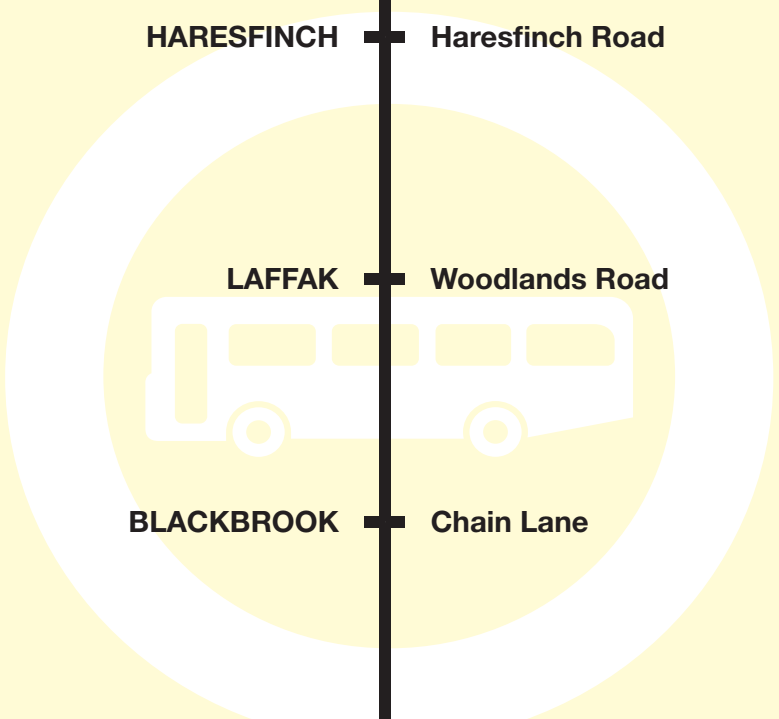

Valid from **23 November 2025**

Bus timetable

12A

St Helens - Haydock

This service is provided by Hattons Travel

ST HELENS Westfield Street

Baldwin Street

HARESFINCH Haresfinch Road

LAFFAK Woodlands Road

BLACKBROOK Chain Lane

HAYDOCK North Florida Road, Bahama Road

What's changed?

An addition journey now departs from Westfield Street at 1750.

Any comments about this service?

If you've got any comments or suggestions about the services shown in this timetable, please contact the bus company who runs the service:

Mondays to Saturdays

St Helens Westfield Street	1725	1750
Baldwin Street	1728	1753
Woodlands Road	1734	1759
Chain Lane, Paisley Avenue	1737	1802
North Florida Road, Bahama Road	1743	1808

Route 12A: St Helens town - Haydock (North Florida Road)

KEY

- HALL STREET** Timetable Reference Point
- Shopping

SEE INSET MAP FOR ROUTE THROUGH ST HELENS TOWN CENTRE

ST HELENS TOWN CENTRE

City Line trains to/from Liverpool Lime Street, Preston and Wigan