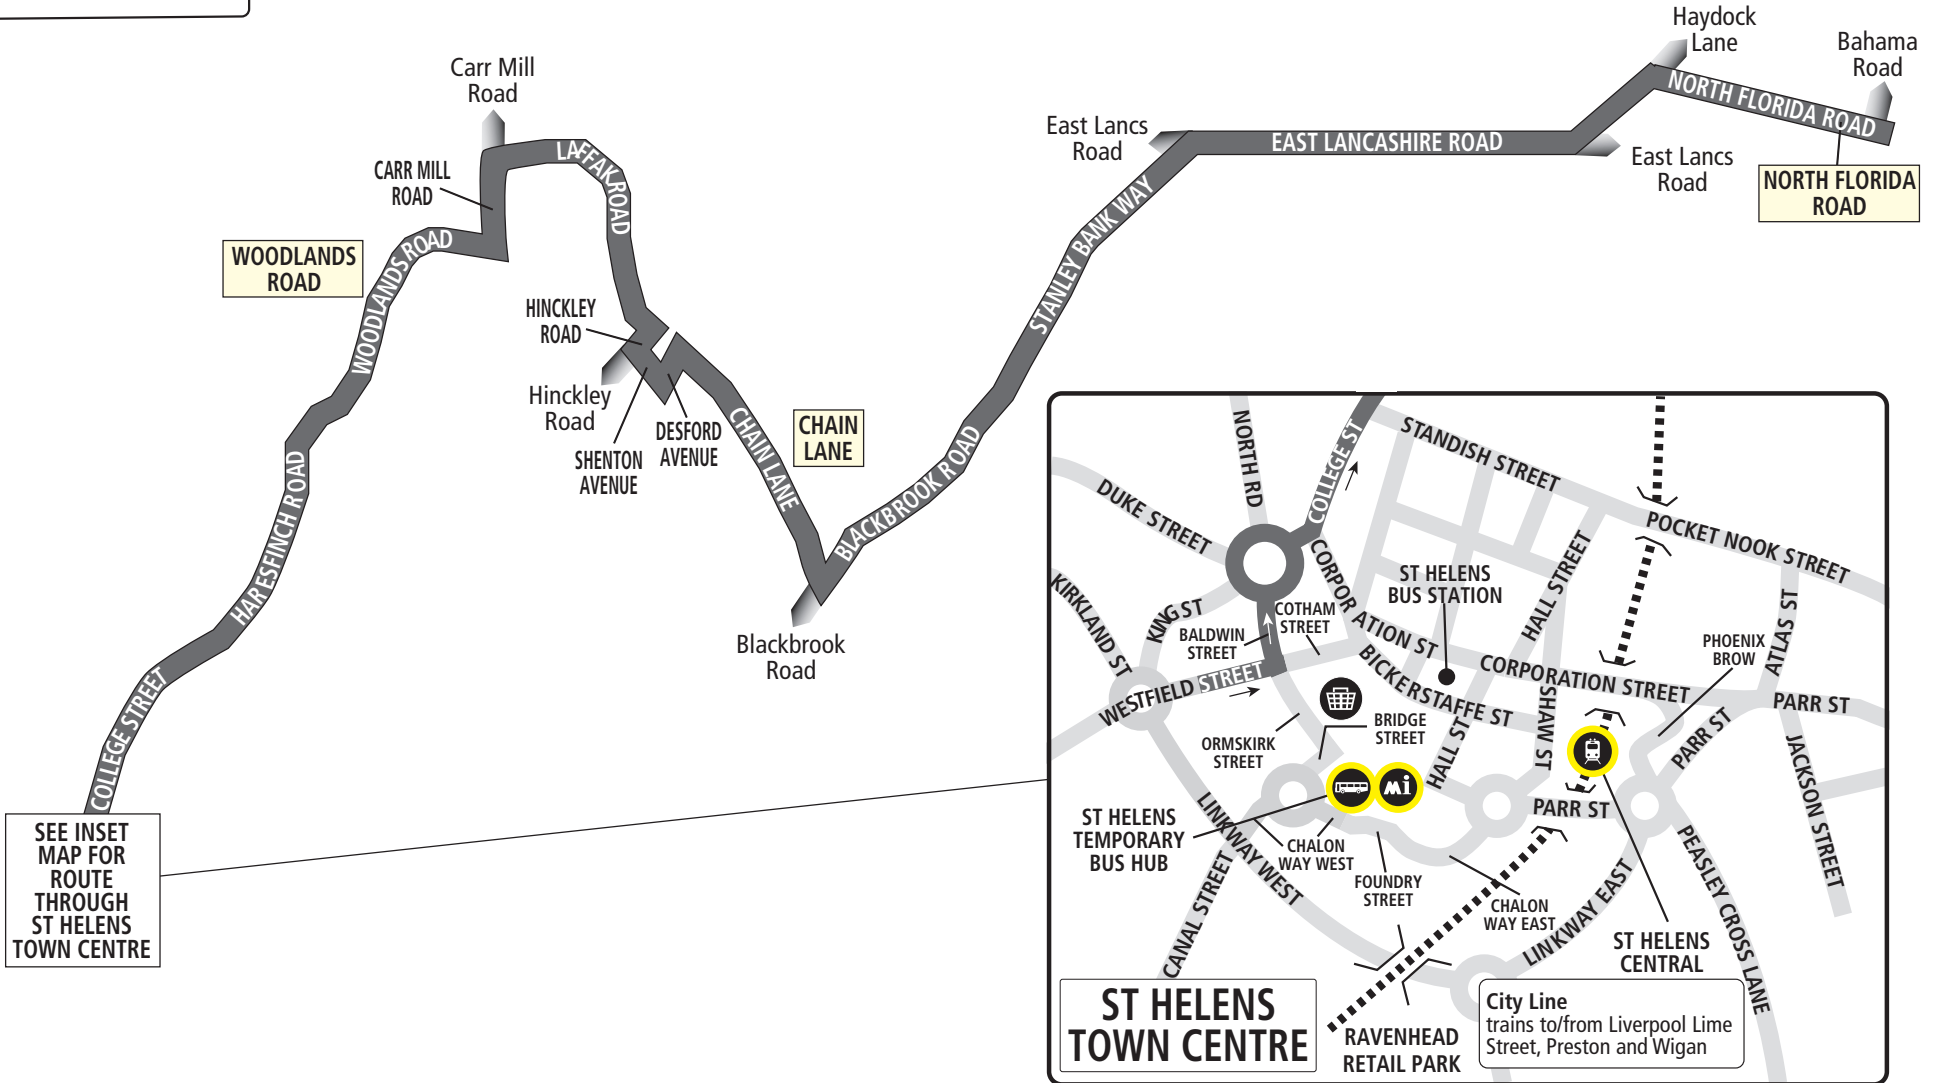

LAFFAK Woodlands Road

BLACKBROOK Chain Lane

HAYDOCK North Florida Road, Bahama Road

What's changed?

An addition journey now departs from Westfield Street at 1750.

Any comments about this service?

If you've got any comments or suggestions about the services shown in this timetable, please contact the bus company who runs the service:

Call **0300 131 2881** or email us at **ask@liverpoolcityregion-ca.gov.uk**

12A

St Helens - Haydock

Hatton's Travel

Route 12A St Helens to Haydock (Mondays to Saturdays): from ST HELENS (WESTFIELD STREET) via Westfield Street, Baldwin Street, College Street, Haresfinch Road, Woodlands Road, Carr Mill Road, Laffak Road, Hinckley Road, Shenton Avenue, Desford Avenue, Chain Lane, Blackbrook Road, Stanley Bank Way, East Lancs Road, Haydock Lane, North Florida Road to NORTH FLORIDA ROAD/BAHAMA ROAD..

Mondays to Saturdays

St Helens Westfield Street	1725	1750
Baldwin Street	1728	1753
Woodlands Road	1734	1759
Chain Lane, Paisley Avenue	1737	1802
North Florida Road, Bahama Road	1743	1808

Route 12A: St Helens town - Haydock (North Florida Road)

KEY

- HALL STREET** Timetable Reference Point
- Shopping

SEE INSET MAP FOR ROUTE THROUGH ST HELENS TOWN CENTRE

ST HELENS TOWN CENTRE

City Line trains to/from Liverpool Lime Street, Preston and Wigan