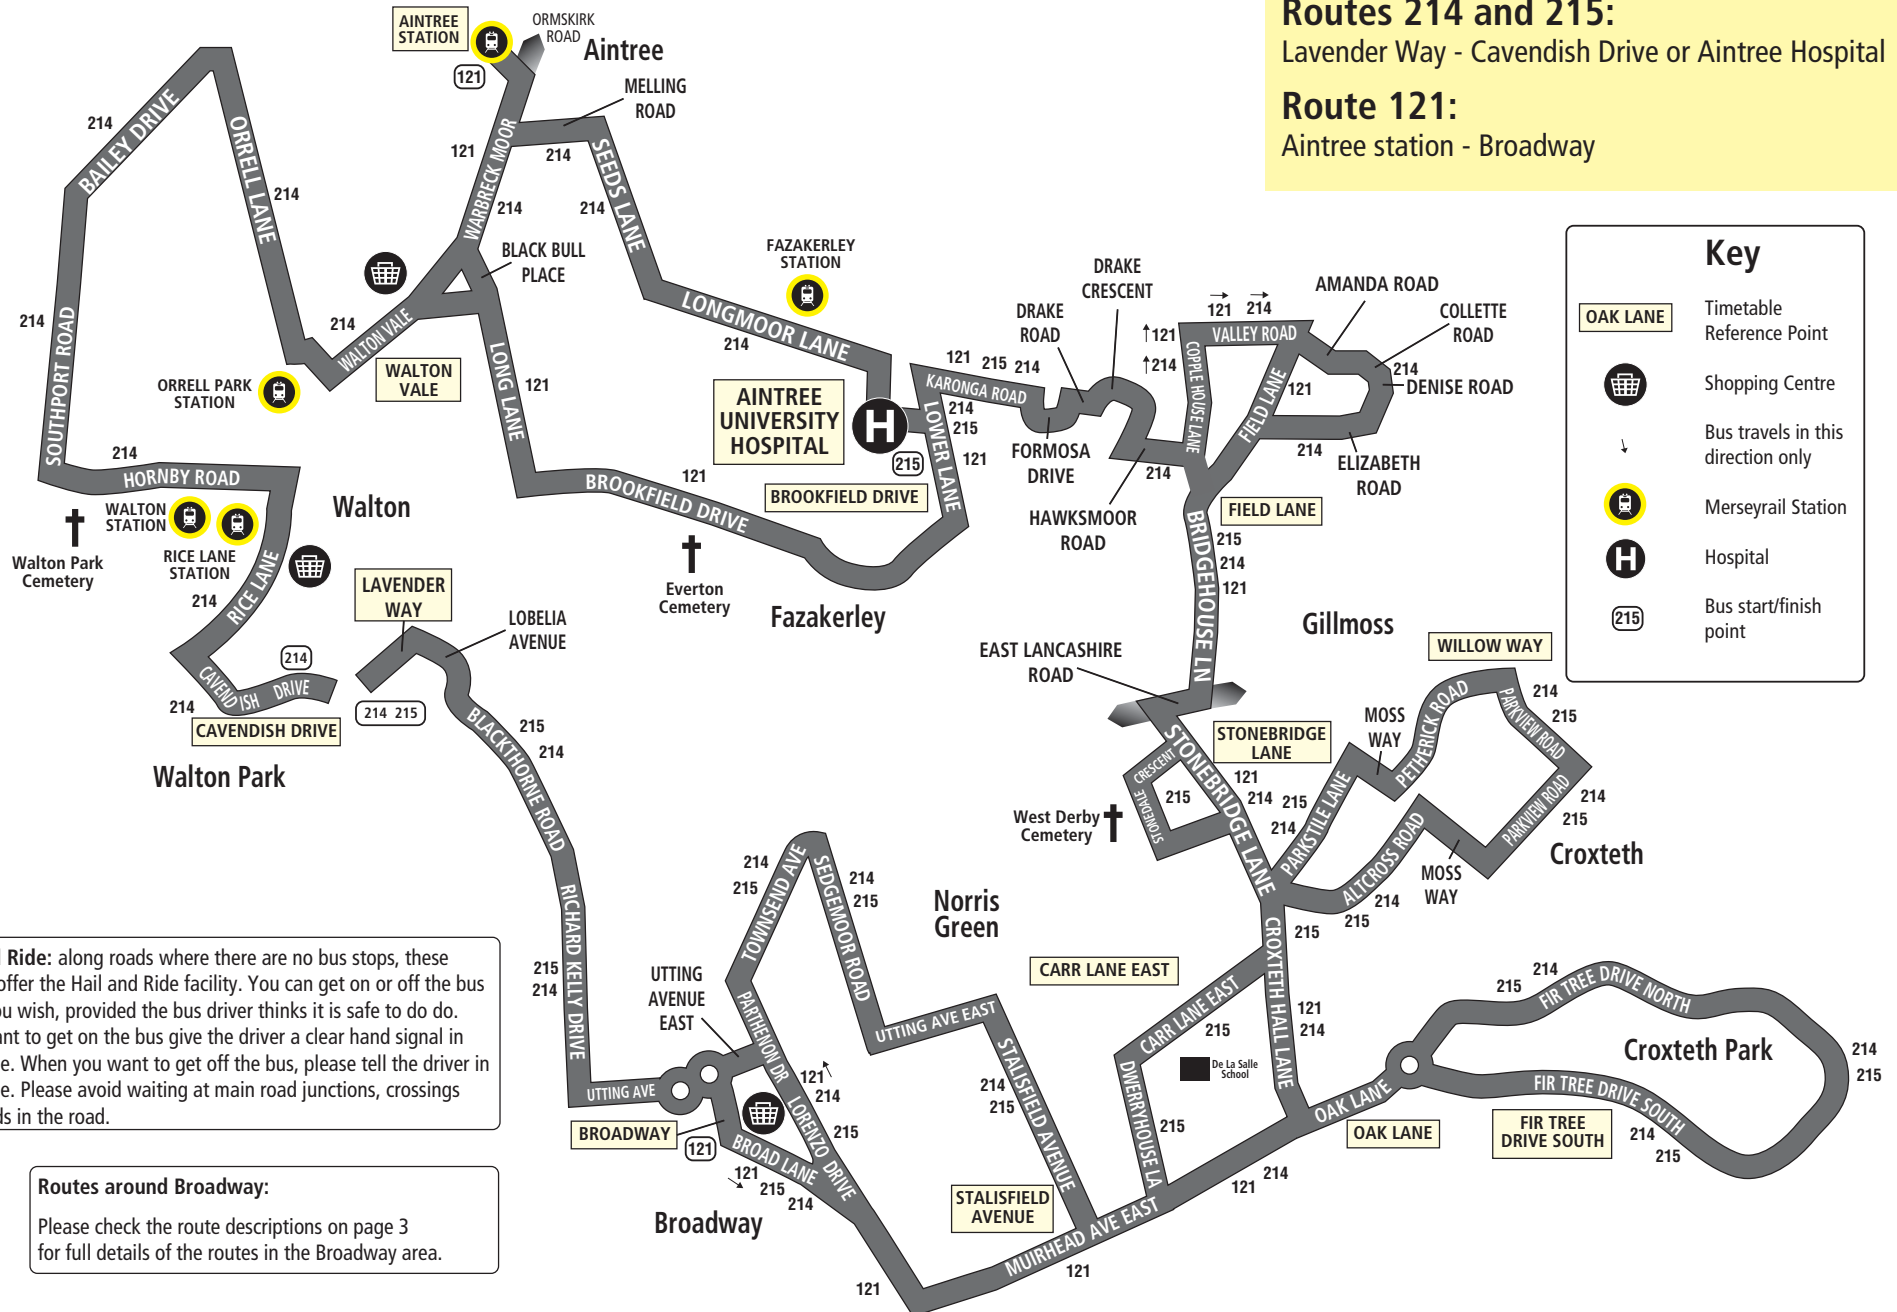

Routes 214 and 215:
Lavender Way - Cavendish Drive or Aintree Hospital

Route 121:
Aintree station - Broadway

Key

- **OAK LANE** Timetable Reference Point
- Shopping Centre
- Bus travels in this direction only
- Merseyrail Station
- Hospital
- Bus start/finish point

Hail and Ride: along roads where there are no bus stops, these services offer the Hail and Ride facility. You can get on or off the bus where you wish, provided the bus driver thinks it is safe to do so. If you want to get on the bus give the driver a clear hand signal in good time. When you want to get off the bus, please tell the driver in good time. Please avoid waiting at main road junctions, crossings and bends in the road.

Routes around Broadway:
Please check the route descriptions on page 3 for full details of the routes in the Broadway area.