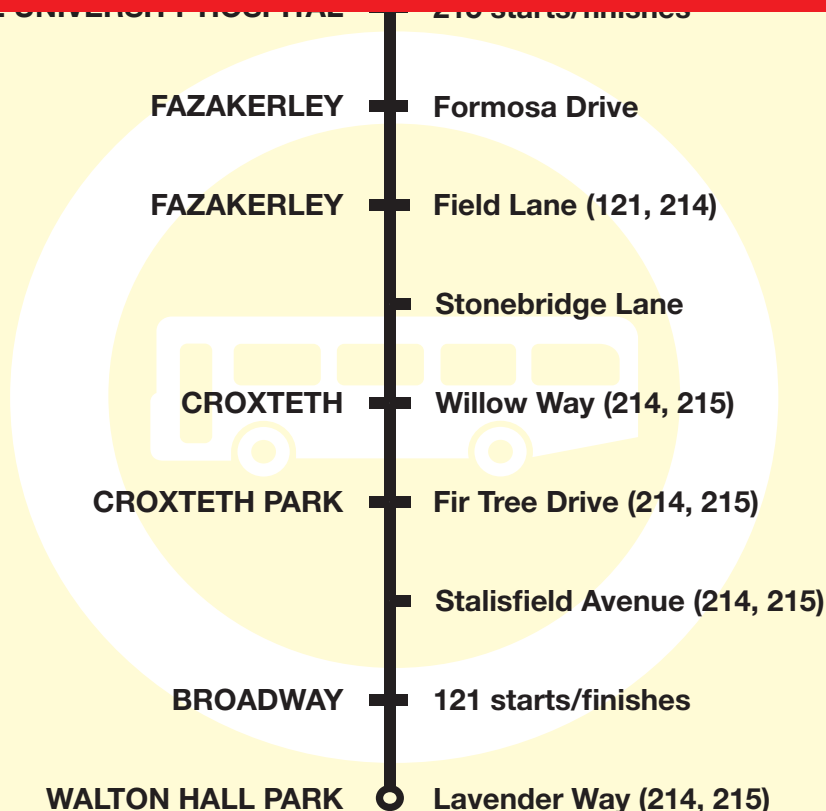

These services are provided by Merseytravel

From Monday 8 April 2024 the following 215 journeys will not operate:

From Aintree Hospital - 1058, 1358, 1558 and 1758

From Lavender Way - 1200, 1500 and 1700

Service provision from 15 April is being reviewed and updates will be provided as soon as possible.