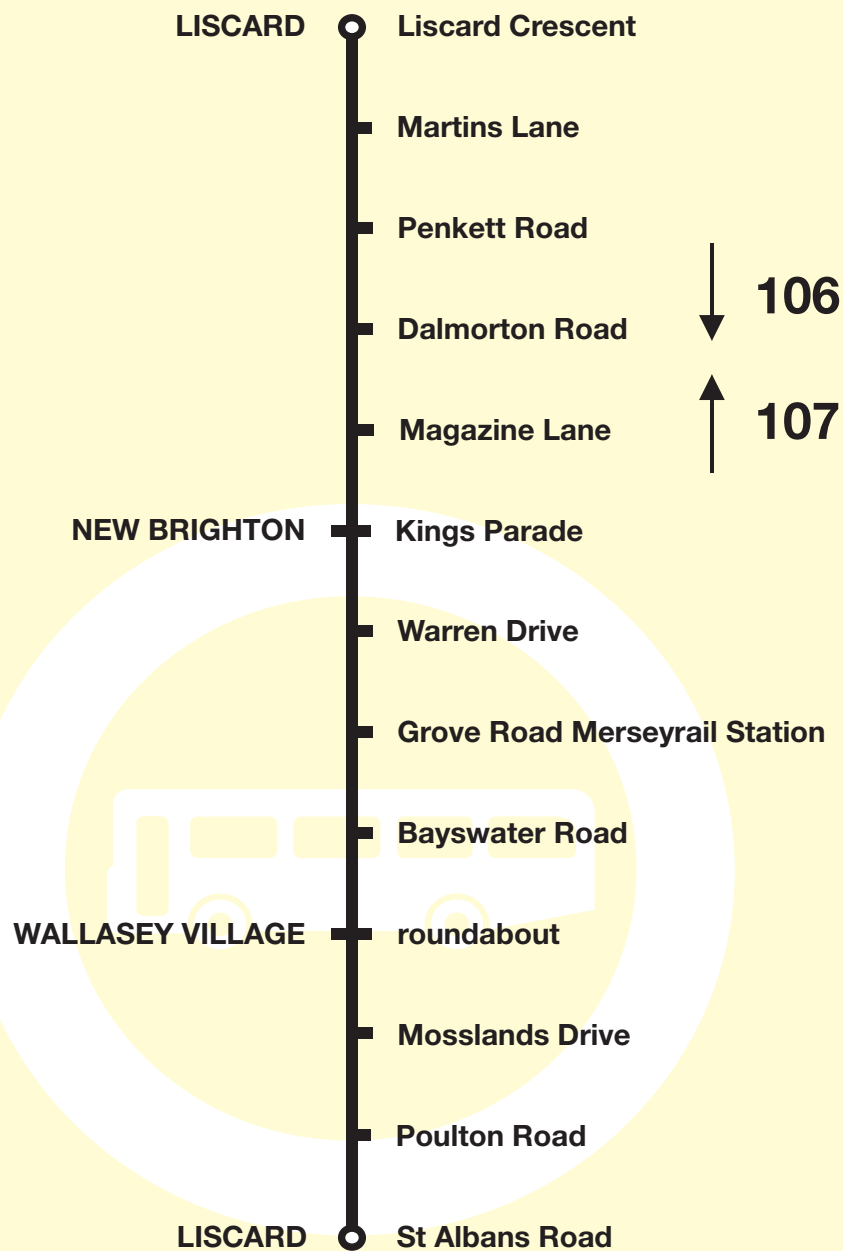

Valid from **21 January 2019**

Bus timetable

106 107 Liscard - Wallasey Circular

These services are provided by Merseytravel

What's changed?

Service is split to run as a 106 in one direction and a 107 in the other.
The routes are also changed to serve the section of Poulton Road between Mill Lane and Oxtan Road, providing a link to Liscard.
The frequency and times are changed.

Large print timetables

We can supply this timetable in another format, such as large print.
Either call **0151 330 1000** or email us at **ask@merseytravel.gov.uk**

Route descriptions

Route 106: from LISCARD (LISCARD CRESCENT) via Liscard Crescent, Liscard Road, Martins Lane, Serpentine Road, Trafalgar Road, Seabank Road, Manor Road, Penkett Road, Steel Avenue, Seabank Road, Hertford Drive, Haydock Road, Holland Road, Magazine Brow, Magazine Lane, Seabank Road, Vaughan Road, Kirkland Road, Dalmorton Road, Grosvenor Drive, Grosvenor Road, Egerton Street, Rowson Street, King's Parade, Atherton Street, Wellington Road, Portland Street, Warren Drive, Grove Road, Harrison Drive to Coastal Drive Roundabout, Harrison Drive, Bayswater Road, Green Lane, Wallasey Village, Leasowe Road, Mosslands Drive, Mossdene Road, Breck Road, Poulton Road, Oxton Road, Woodstock Road, Mill Lane, St Albans Road to LISCARD (ST ALBANS ROAD).