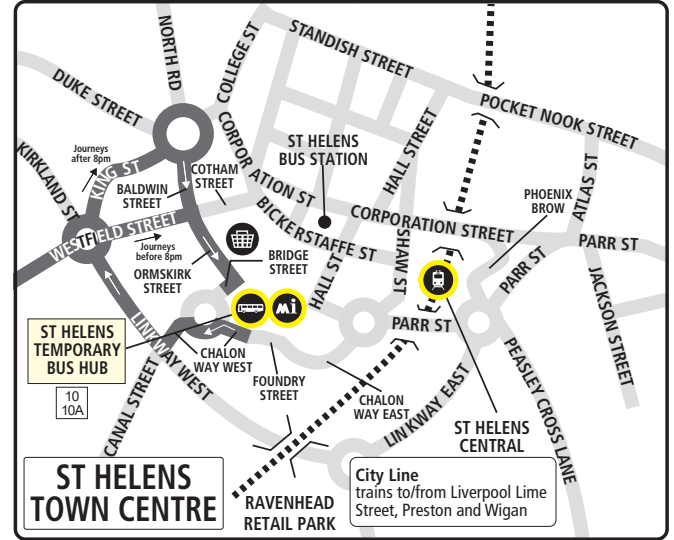

Huyton Logwood Road, Elizabeth Road	1337	1358	1418	1438	1458	1518	1538	1557	then at these mins past	17	37	57	until
Huyton Bus Station	1342	1403	1423	1443	1503	1523	1543	1602		22	42	02	
Page Moss Liverpool Road	1352	1413	1433	1453	1513	1533	1553	1612		32	52	12	
Old Swan Green Lane, Prescot Road	1408	1429	1449	1509	1527	1546	1606	1625		45	05	25	
Kensington, Guelph Place	1416	1437	1457	1517	1535	1554	1613	1632		52	12	32	
Queen Square Bus Station	1428	1449	1509	1529	1547	1606	1625	1644	04	24	44		

Route map

10

10A

10B

10S

KEY

- Merseyrail Station
- Bus Station
- Merseytravel Shop
- Hospital
- Bus operates in this direction only

To make things simpler, only the main roads are shown.
For full details, please see the individual route descriptions.

SEE INSET MAP FOR ROUTE THROUGH ST HELENS TOWN CENTRE

Routes 10, 10A, 10B and 10S in Liverpool city centre

Day or Weekly Arriva and Stagecoach tickets
If you travel in this section of route, you must have a Day or Weekly ticket issued by Arriva.

ST HELENS TOWN CENTRE
City Line trains to/from Liverpool Lime Street, Preston and Wigan