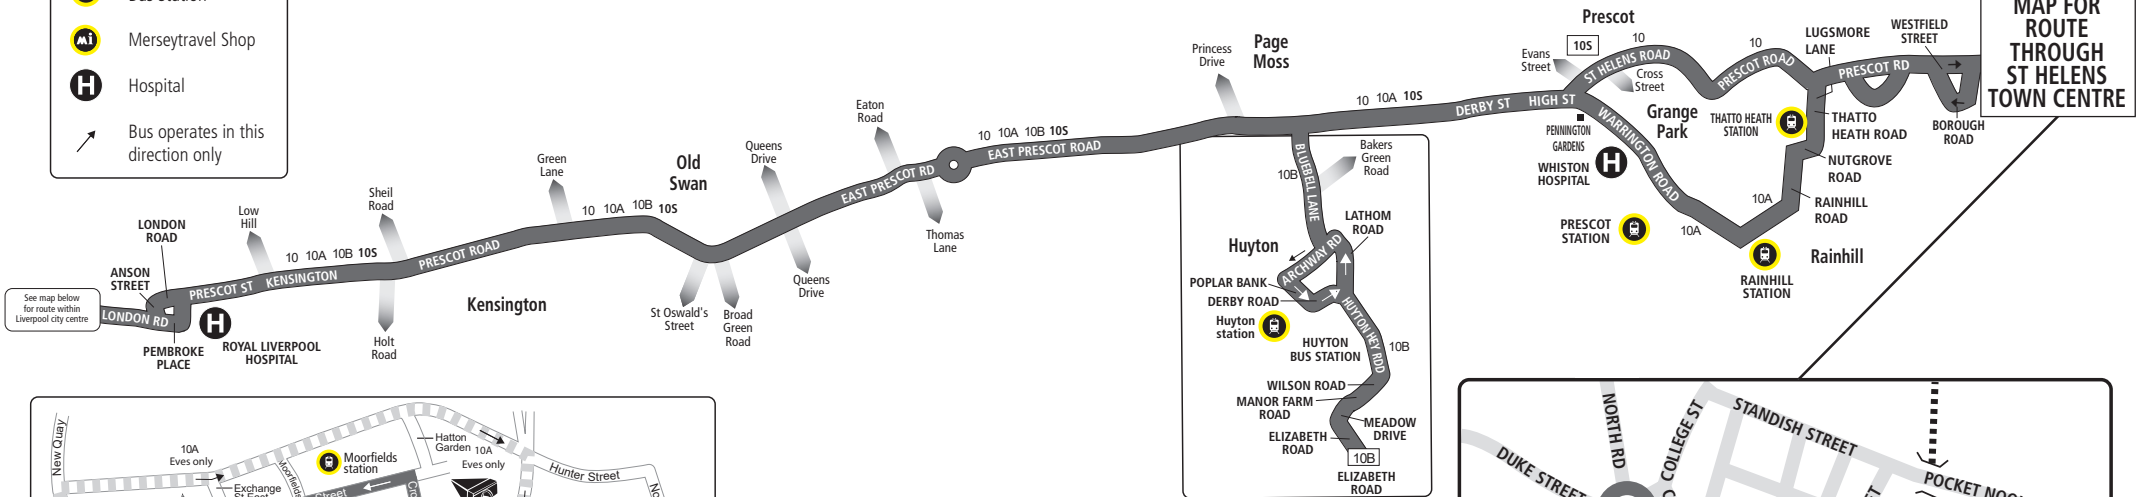

Huyton Logwood Road, Elizabeth Road	1837	1905	1935	2003	2033	2131	2231
Huyton Bus Station	1842	1910	1940	2008	2038	2136	2236
Page Moss Liverpool Road	1852	1920	1950	2018	2048	2146	2246
Old Swan Green Lane, Prescot Road	1905	1933	2003	2029	2059	2157	2257
Kensington, Guelph Place	1912	1940	2010	2035	2105	2203	2303
Queen Square Bus Station	1924	1952	2022	2047	2117	2215	2315

Route map

10

10A

10B

10S

KEY

- Merseyrail Station
- Bus Station
- Merseytravel Shop
- Hospital
- Bus operates in this direction only

To make things simpler, only the main roads are shown.
For full details, please see the individual route descriptions.

SEE INSET MAP FOR ROUTE THROUGH ST HELENS TOWN CENTRE

Routes 10, 10A, 10B and 10S in Liverpool city centre

Day or Weekly Arriva and Stagecoach tickets
If you travel in this section of route, you must have a Day or Weekly ticket issued by Arriva.

ST HELENS TOWN CENTRE
City Line trains to/from Liverpool Lime Street, Preston and Wigan