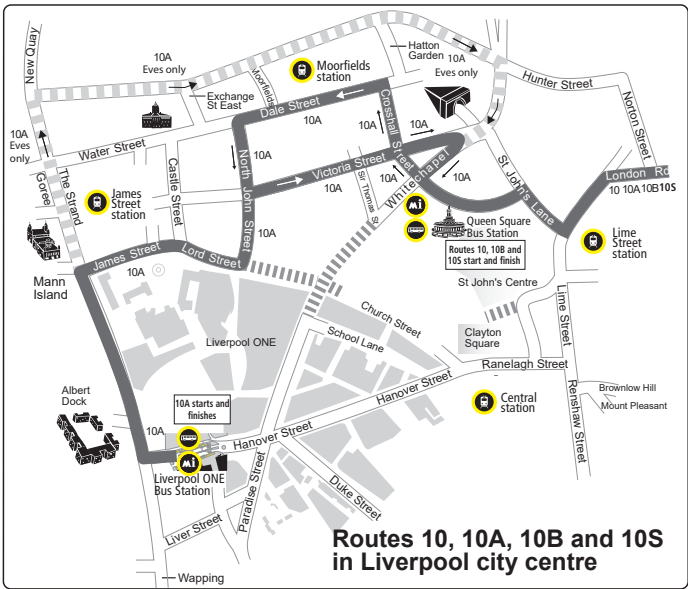

10B Huyton - Liverpool

Arriva

Sundays and bank holidays

Huyton Logwood Road, Elizabeth Road	0906	0936	0956	1016	1036	1056	1116	1136	1156	1217	1237	1257	1317
Huyton Bus Station	0911	0941	1001	1021	1041	1101	1121	1141	1201	1222	1242	1302	1322
Page Moss Liverpool Road	0921	0951	1011	1031	1051	1111	1131	1151	1211	1232	1252	1312	1332
Old Swan Green Lane, Prescot Road	0934	1004	1026	1046	1106	1126	1147	1207	1227	1248	1308	1328	1348
Kensington, Guelph Place	0941	1011	1034	1054	1114	1134	1155	1215	1235	1256	1316	1336	1356
Queen Square Bus Station	0953	1023	1046	1106	1126	1146	1207	1227	1247	1308	1328	1348	1408

Route map

10

10A

10B

10S

KEY

- Merseyrail Station
- Bus Station
- Merseytravel Shop
- Hospital
- Bus operates in this direction only

To make things simpler, only the main roads are shown.
For full details, please see the individual route descriptions.

SEE INSET MAP FOR ROUTE THROUGH ST HELENS TOWN CENTRE

Routes 10, 10A, 10B and 10S in Liverpool city centre

Day or Weekly Arriva and Stagecoach tickets
If you travel in this section of route, you must have a Day or Weekly ticket issued by Arriva.

ST HELENS TOWN CENTRE
City Line trains to/from Liverpool Lime Street, Preston and Wigan