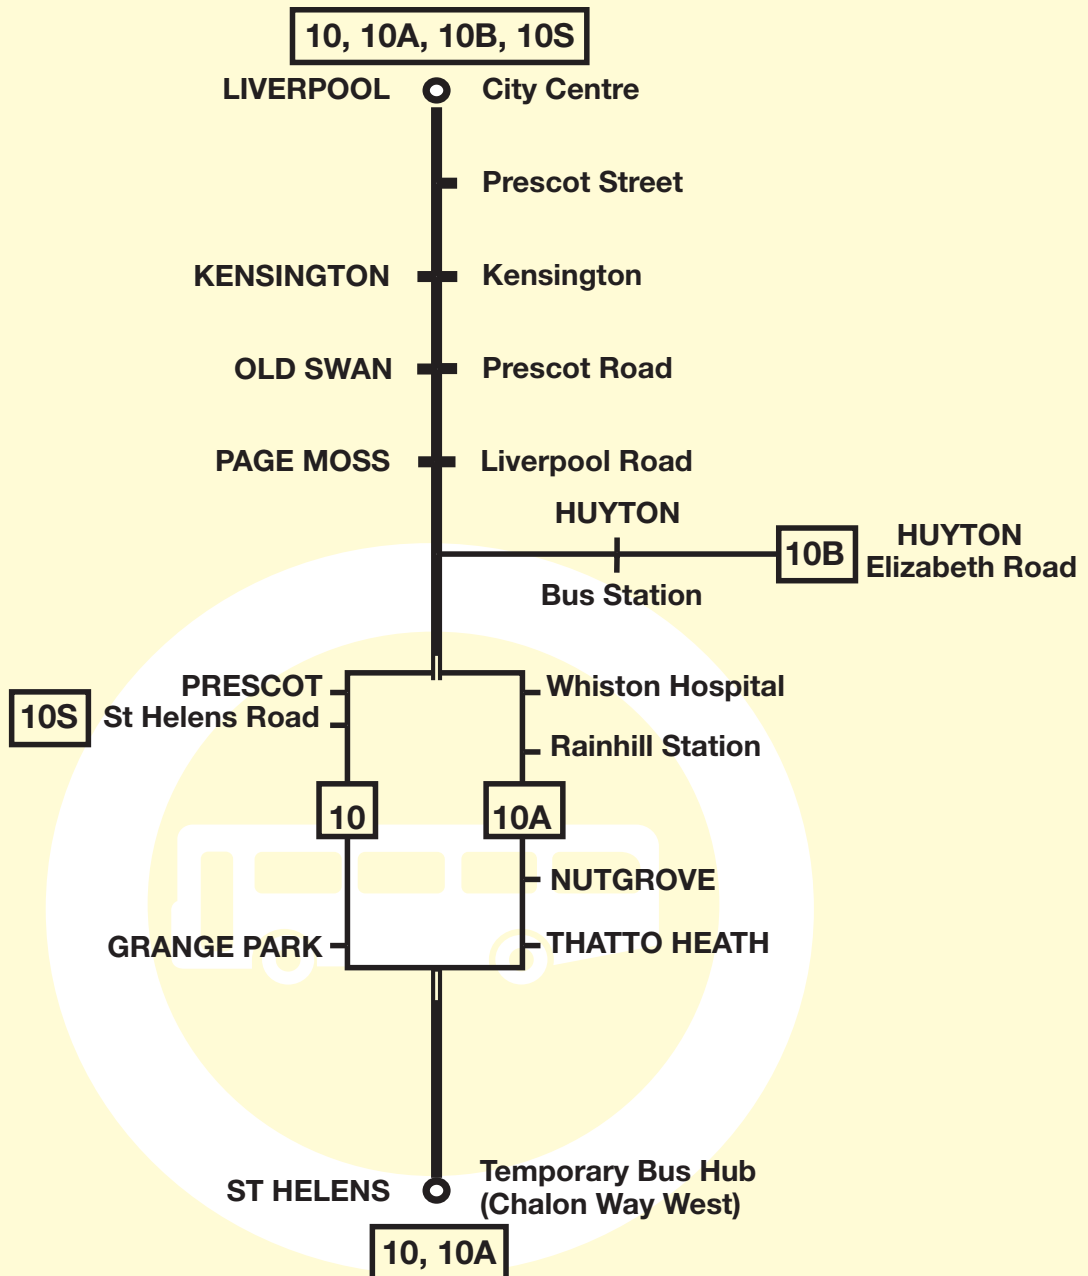

Bus timetable

10, 10A
10B
10S

Liverpool - St Helens
Liverpool - Huyton
Liverpool - Prescott

Quality Bus Network provided by Arriva and Stagecoach